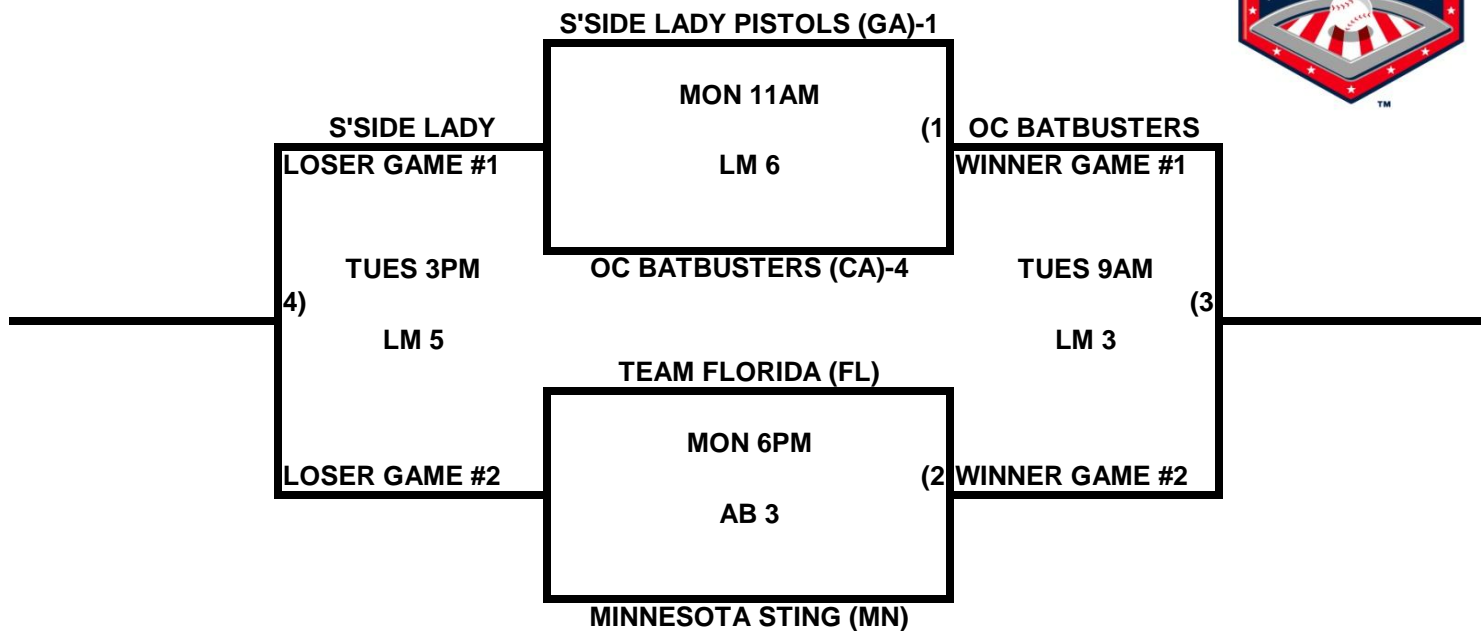

POOL S

POOL T

2009 USA/ASA 14 AND UNDER NATIONAL CHAMPIONSHIP FINALS POOL BRACKETS LOST MOUNTAIN AND AL BISHOP COMPLEX

POOL U

POOL V

2009 USA/ASA 14 AND UNDER NATIONAL CHAMPIONSHIP FINALS POOL BRACKETS LOST MOUNTAIN AND AL BISHOP COMPLEX

POOL W

POOL X

2009 USA/ASA 14 AND UNDER NATIONAL CHAMPIONSHIP FINALS POOL BRACKETS LOST MOUNTAIN AND AL BISHOP COMPLEX

POOL Y

POOL Z

**2009 USA/ASA 14 AND UNDER NATIONAL CHAMPIONSHIP FINALS POOL
BRACKETS LOST MOUNTAIN AND AL BISHOP COMPLEX**