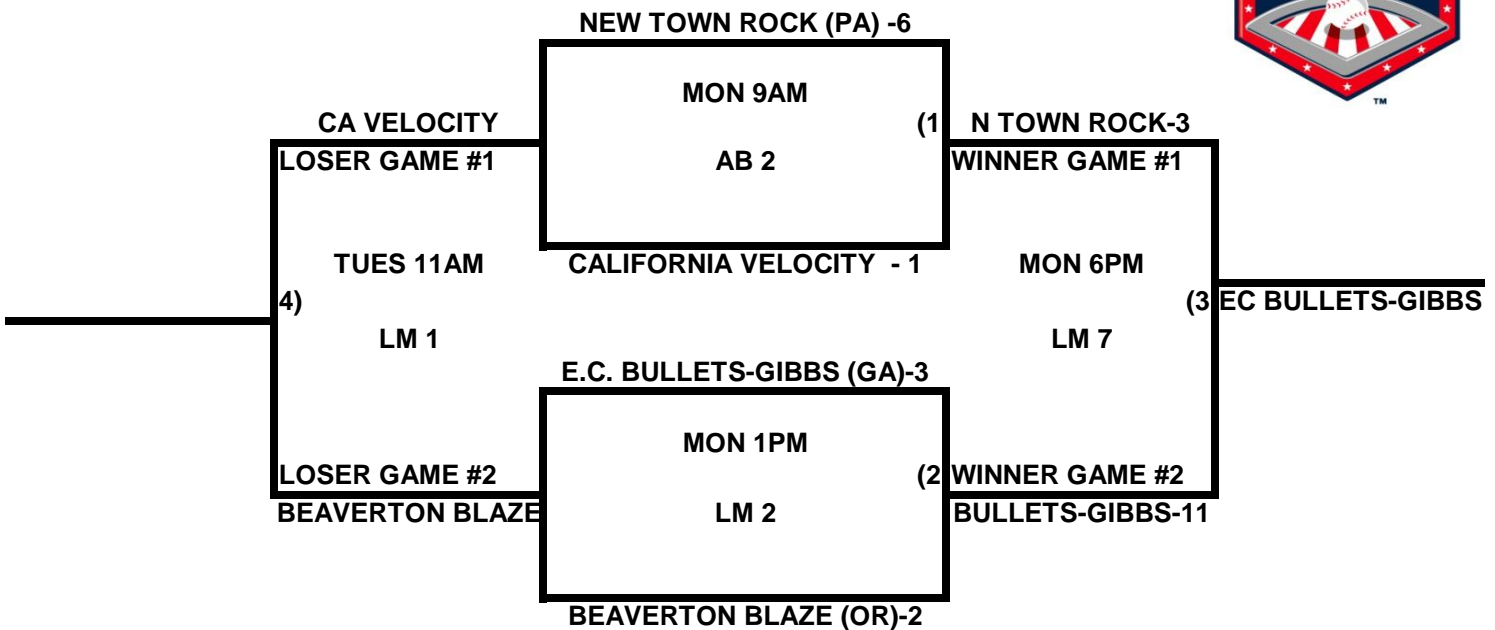

2009 USA/ASA 14 AND UNDER NATIONAL CHAMPIONSHIP FINALS POOL BRACKETS LOST MOUNTAIN AND AL BISHOP COMPLEX

POOL A

POOL B

2009 USA/ASA 14 AND UNDER NATIONAL CHAMPIONSHIP FINALS POOL BRACKETS LOST MOUNTAIN AND AL BISHOP COMPLEX

POOL C

POOL D

**2009 USA/ASA 14 AND UNDER NATIONAL CHAMPIONSHIP FINALS POOL
BRACKETS LOST MOUNTAIN AND AL BISHOP COMPLEX**

POOL E

POOL F

2009 USA/ASA 14 AND UNDER NATIONAL CHAMPIONSHIP FINALS POOL BRACKETS LOST MOUNTAIN AND AL BISHOP COMPLEX