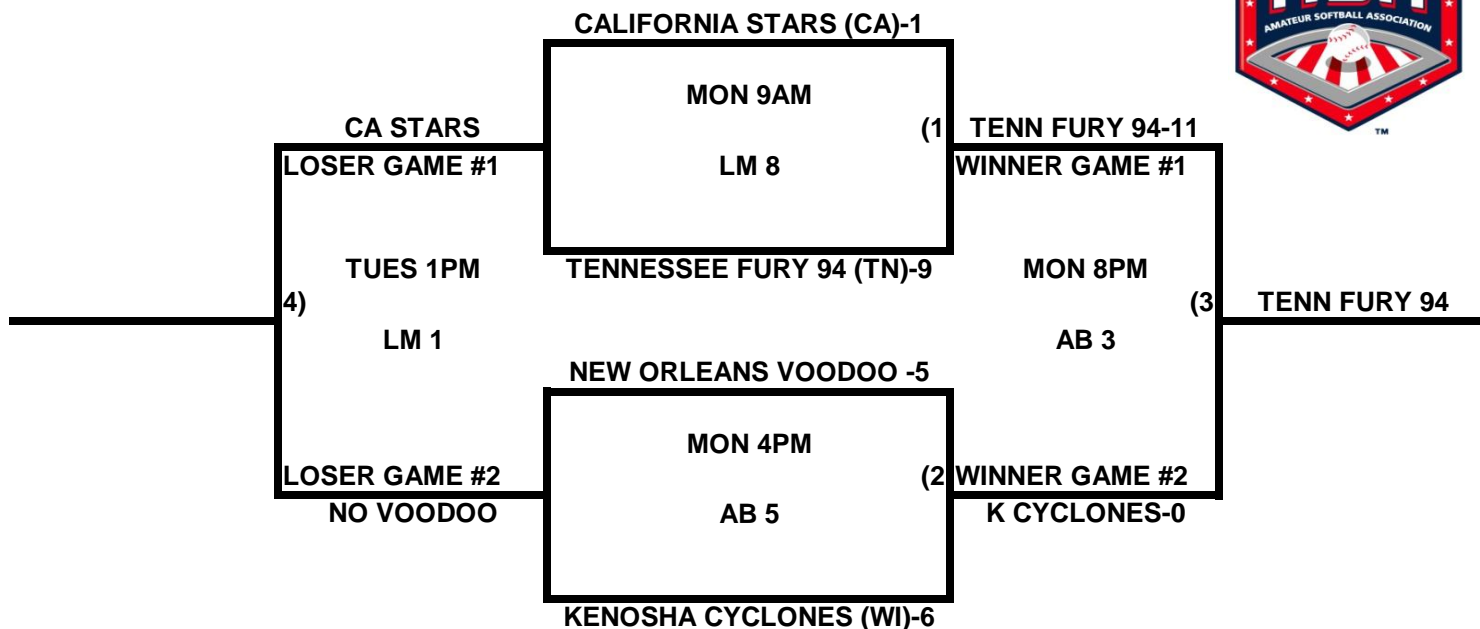

POOL K

POOL L

2009 USA/ASA 14 AND UNDER NATIONAL CHAMPIONSHIP FINALS POOL BRACKETS LOST MOUNTAIN AND AL BISHOP COMPLEX

POOL M

POOL N

**2009 USA/ASA 14 AND UNDER NATIONAL CHAMPIONSHIP FINALS POOL
BRACKETS LOST MOUNTAIN AND AL BISHOP COMPLEX**