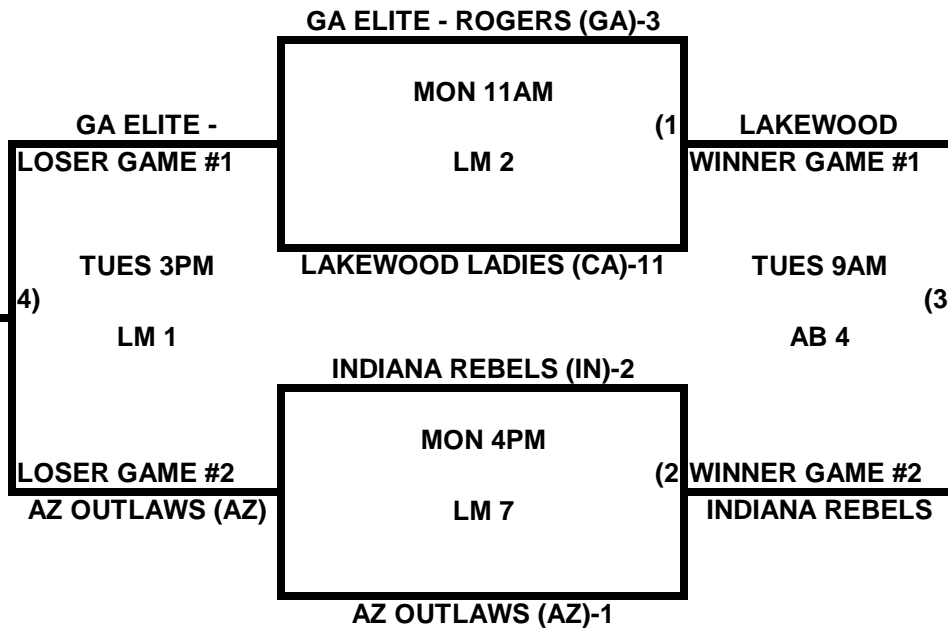

POOL O

POOL P

2009 USA/ASA 14 AND UNDER NATIONAL CHAMPIONSHIP FINALS POOL BRACKETS LOST MOUNTAIN AND AL BISHOP COMPLEX

POOL Q

POOL R

**2009 USA/ASA 14 AND UNDER NATIONAL CHAMPIONSHIP FINALS POOL
BRACKETS LOST MOUNTAIN AND AL BISHOP COMPLEX**

POOL S

POOL T

2009 USA/ASA 14 AND UNDER NATIONAL CHAMPIONSHIP FINALS POOL BRACKETS LOST MOUNTAIN AND AL BISHOP COMPLEX

POOL U

POOL V

2009 USA/ASA 14 AND UNDER NATIONAL CHAMPIONSHIP FINALS POOL BRACKETS LOST MOUNTAIN AND AL BISHOP COMPLEX