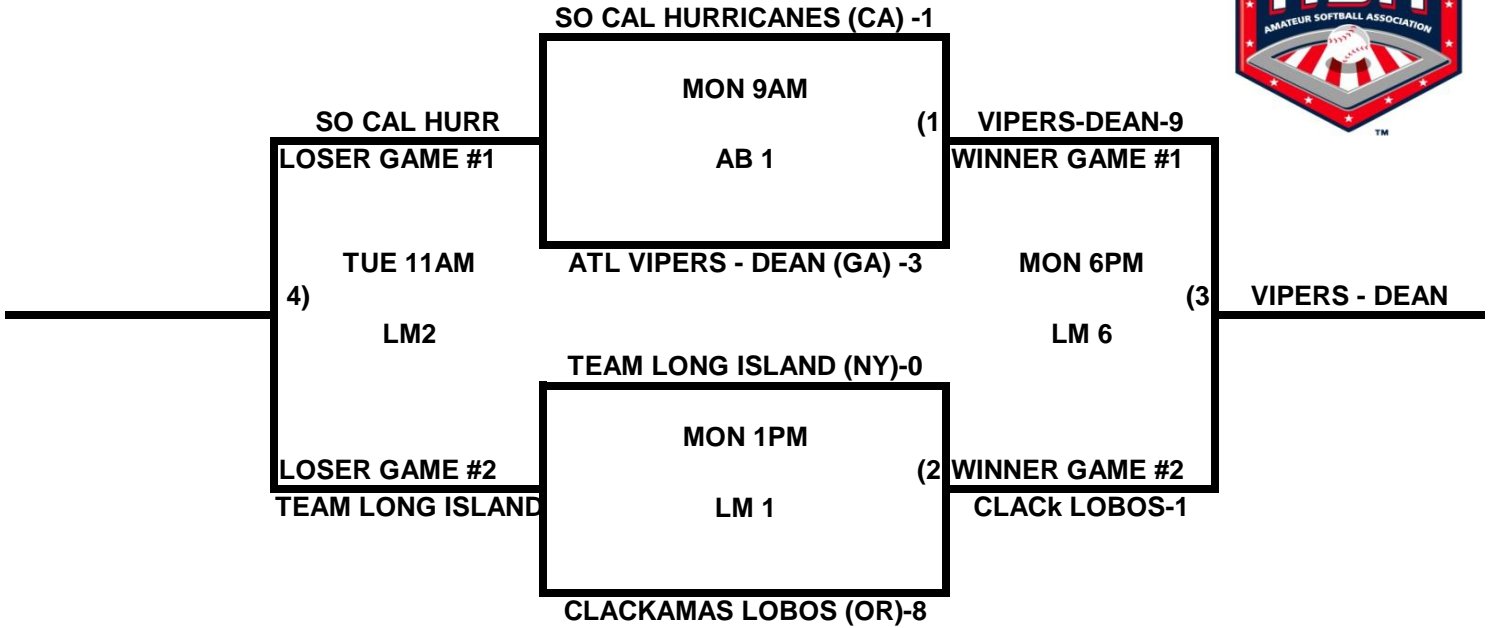

2009 USA/ASA 14 AND UNDER NATIONAL CHAMPIONSHIP FINALS POOL BRACKETS LOST MOUNTAIN AND AL BISHOP COMPLEX

POOL A

POOL B

2009 USA/ASA 14 AND UNDER NATIONAL CHAMPIONSHIP FINALS POOL BRACKETS LOST MOUNTAIN AND AL BISHOP COMPLEX

POOL C

POOL D

**2009 USA/ASA 14 AND UNDER NATIONAL CHAMPIONSHIP FINALS POOL
BRACKETS LOST MOUNTAIN AND AL BISHOP COMPLEX**

POOL E

POOL F

2009 USA/ASA 14 AND UNDER NATIONAL CHAMPIONSHIP FINALS POOL BRACKETS LOST MOUNTAIN AND AL BISHOP COMPLEX