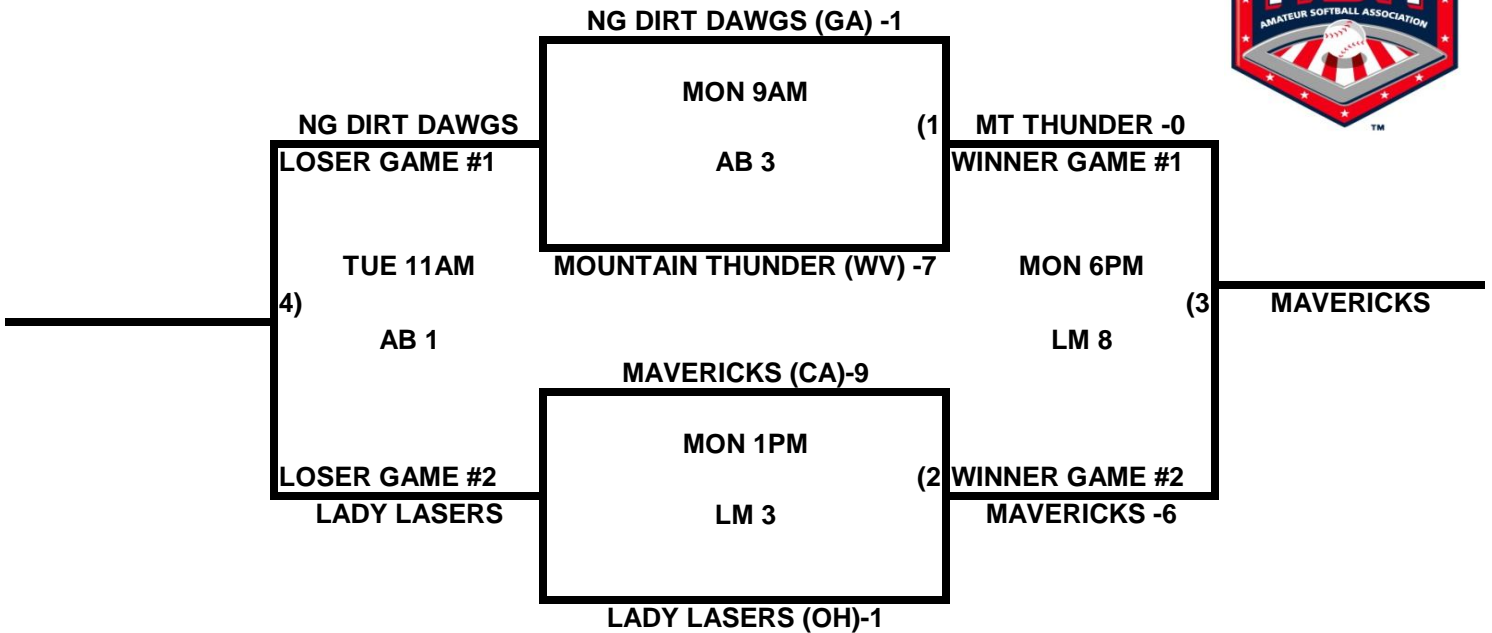

2009 USA/ASA 14 AND UNDER NATIONAL CHAMPIONSHIP FINALS POOL BRACKETS LOST MOUNTAIN AND AL BISHOP COMPLEX

POOL A

POOL B

2009 USA/ASA 14 AND UNDER NATIONAL CHAMPIONSHIP FINALS POOL BRACKETS LOST MOUNTAIN AND AL BISHOP COMPLEX

POOL C

POOL D

**2009 USA/ASA 14 AND UNDER NATIONAL CHAMPIONSHIP FINALS POOL
BRACKETS LOST MOUNTAIN AND AL BISHOP COMPLEX**

POOL E

POOL F

2009 USA/ASA 14 AND UNDER NATIONAL CHAMPIONSHIP FINALS POOL BRACKETS LOST MOUNTAIN AND AL BISHOP COMPLEX