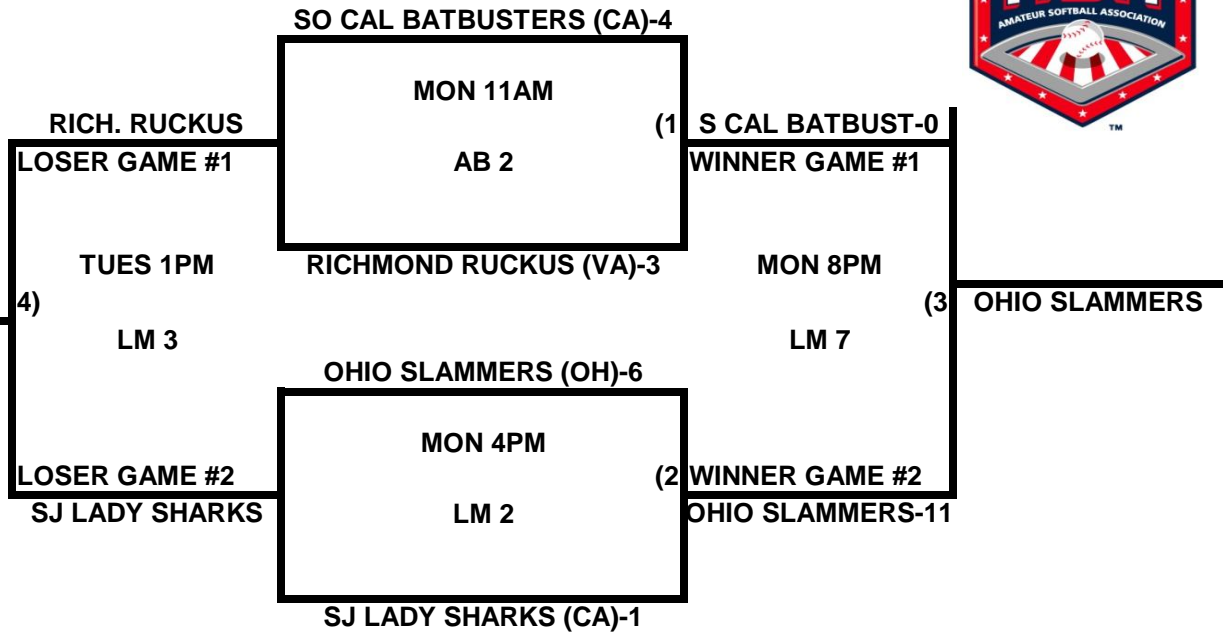

**2009 USA/ASA 14 AND UNDER NATIONAL CHAMPIONSHIP FINALS POOL
BRACKETS LOST MOUNTAIN AND AL BISHOP COMPLEX**

POOL O