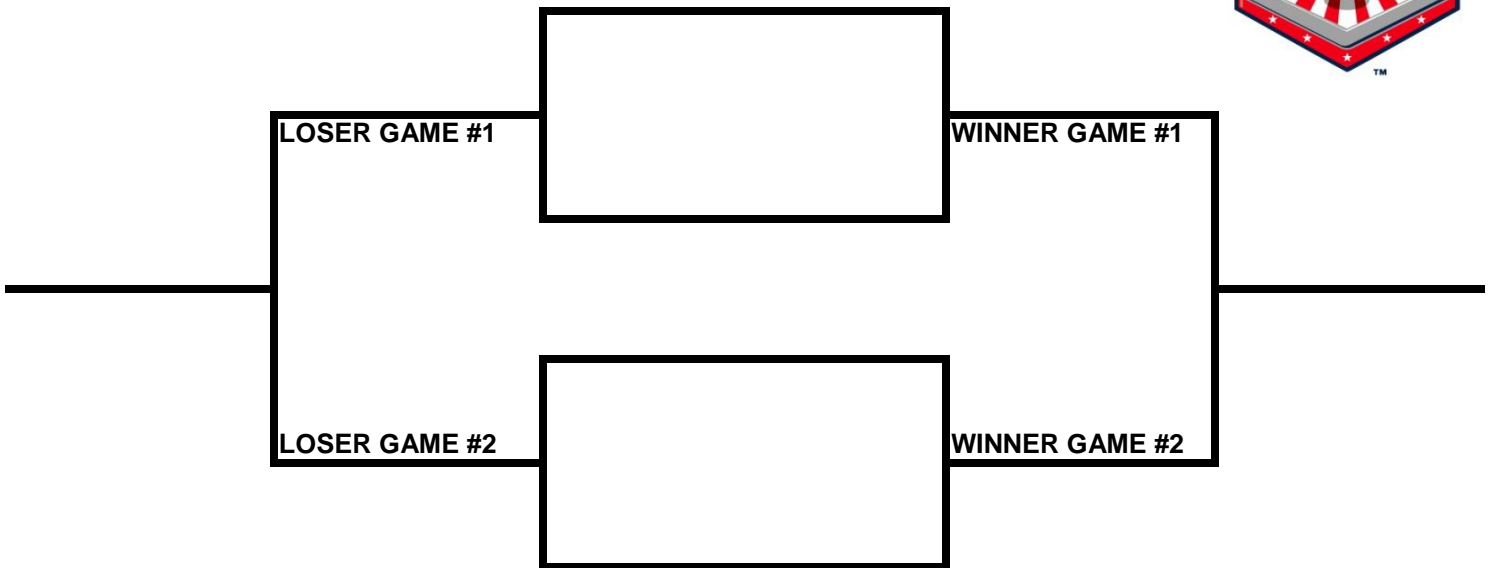

POOL AA

POOL BB

**2009 USA/ASA 14 AND UNDER NATIONAL CHAMPIONSHIP FINALS POOL
BRACKETS LOST MOUNTAIN AND AL BISHOP COMPLEX**

POOL CC

POOL DD

2009 USA/ASA 14 AND UNDER NATIONAL CHAMPIONSHIP FINALS POOL
BRACKETS LOST MOUNTAIN AND AL BISHOP COMPLEX