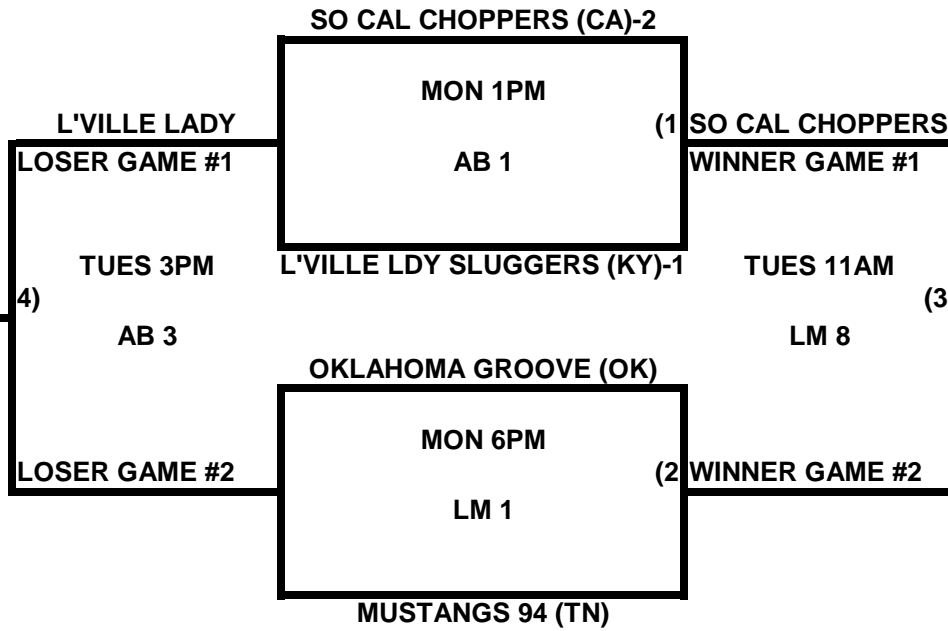

POOL W

POOL X

2009 USA/ASA 14 AND UNDER NATIONAL CHAMPIONSHIP FINALS POOL BRACKETS LOST MOUNTAIN AND AL BISHOP COMPLEX

POOL Y

POOL Z

**2009 USA/ASA 14 AND UNDER NATIONAL CHAMPIONSHIP FINALS POOL
BRACKETS LOST MOUNTAIN AND AL BISHOP COMPLEX**

POOL AA

POOL BB

**2009 USA/ASA 14 AND UNDER NATIONAL CHAMPIONSHIP FINALS POOL
BRACKETS LOST MOUNTAIN AND AL BISHOP COMPLEX**

POOL CC

POOL DD

2009 USA/ASA 14 AND UNDER NATIONAL CHAMPIONSHIP FINALS POOL
BRACKETS LOST MOUNTAIN AND AL BISHOP COMPLEX