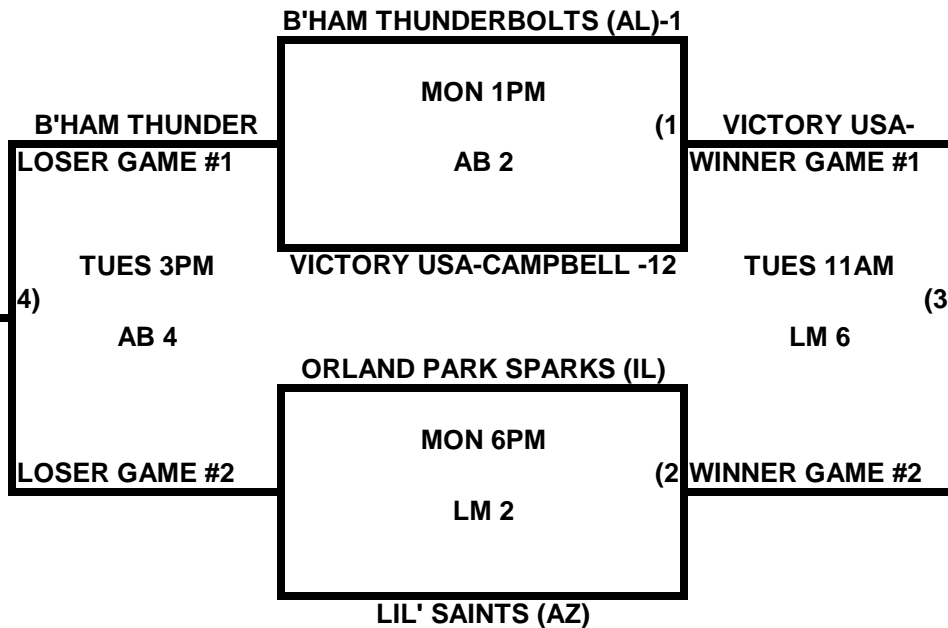

POOL W

POOL X

2009 USA/ASA 14 AND UNDER NATIONAL CHAMPIONSHIP FINALS POOL BRACKETS LOST MOUNTAIN AND AL BISHOP COMPLEX

POOL Y

POOL Z

**2009 USA/ASA 14 AND UNDER NATIONAL CHAMPIONSHIP FINALS POOL
BRACKETS LOST MOUNTAIN AND AL BISHOP COMPLEX**

POOL AA

POOL BB

**2009 USA/ASA 14 AND UNDER NATIONAL CHAMPIONSHIP FINALS POOL
BRACKETS LOST MOUNTAIN AND AL BISHOP COMPLEX**

POOL CC

POOL DD

2009 USA/ASA 14 AND UNDER NATIONAL CHAMPIONSHIP FINALS POOL
BRACKETS LOST MOUNTAIN AND AL BISHOP COMPLEX