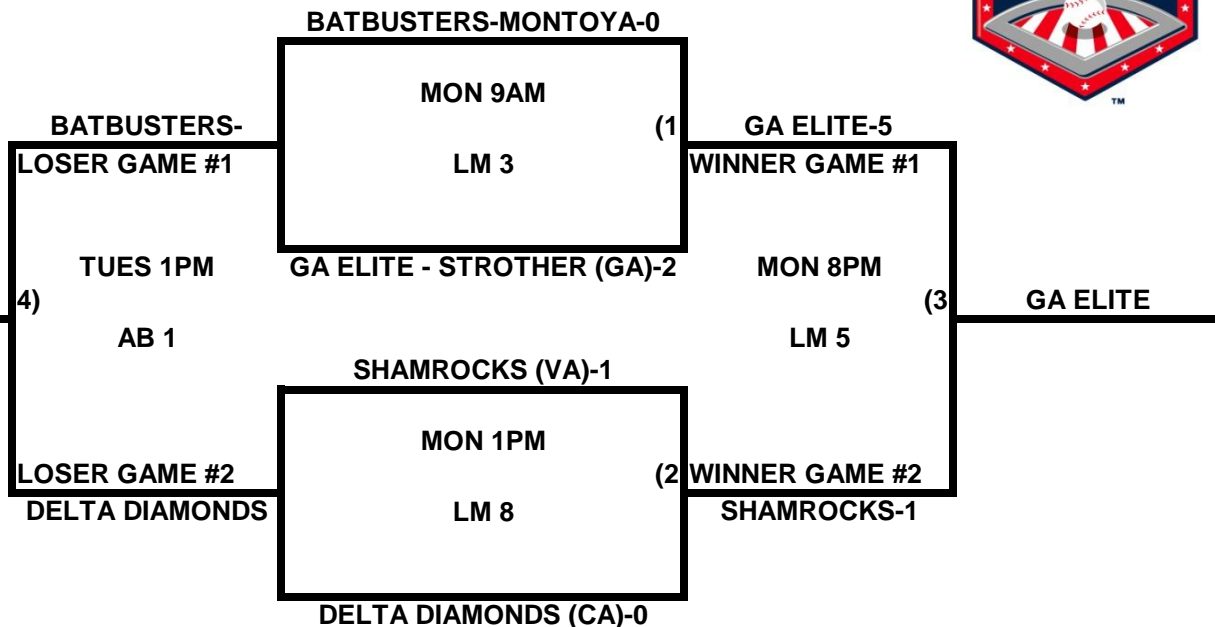

POOL C

POOL D

**2009 USA/ASA 14 AND UNDER NATIONAL CHAMPIONSHIP FINALS POOL
BRACKETS LOST MOUNTAIN AND AL BISHOP COMPLEX**

POOL E

POOL F

2009 USA/ASA 14 AND UNDER NATIONAL CHAMPIONSHIP FINALS POOL BRACKETS LOST MOUNTAIN AND AL BISHOP COMPLEX

POOL G

POOL H

**2009 USA/ASA 14 AND UNDER NATIONAL CHAMPIONSHIP FINALS POOL
BRACKETS LOST MOUNTAIN AND AL BISHOP COMPLEX**

POOL I

POOL J

**2009 USA/ASA 14 AND UNDER NATIONAL CHAMPIONSHIP FINALS POOL
BRACKETS LOST MOUNTAIN AND AL BISHOP COMPLEX**