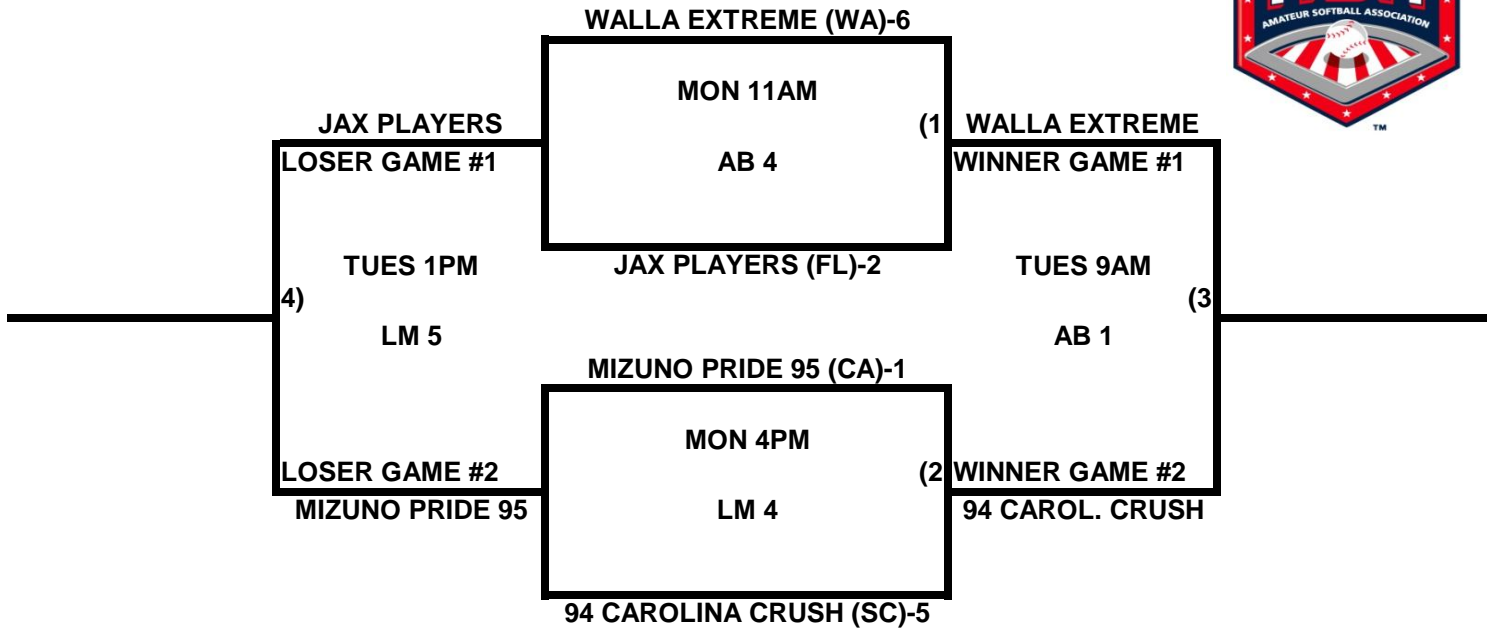

POOL O

POOL P

2009 USA/ASA 14 AND UNDER NATIONAL CHAMPIONSHIP FINALS POOL BRACKETS LOST MOUNTAIN AND AL BISHOP COMPLEX

POOL Q

POOL R

**2009 USA/ASA 14 AND UNDER NATIONAL CHAMPIONSHIP FINALS POOL
BRACKETS LOST MOUNTAIN AND AL BISHOP COMPLEX**