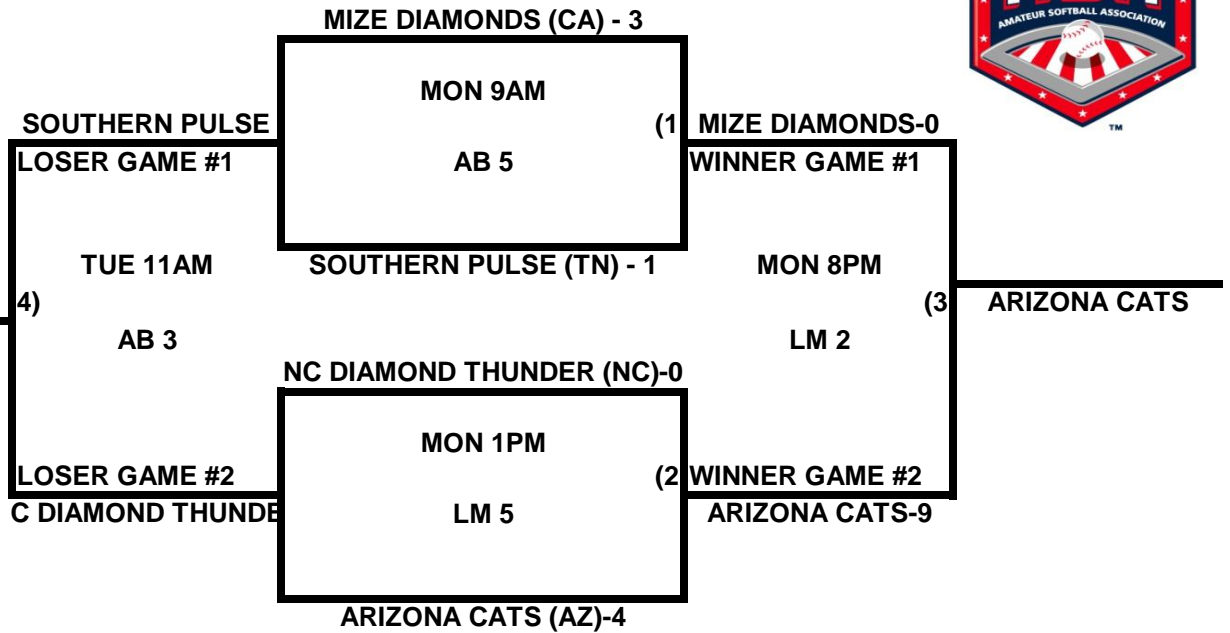

POOL C

POOL D

**2009 USA/ASA 14 AND UNDER NATIONAL CHAMPIONSHIP FINALS POOL
BRACKETS LOST MOUNTAIN AND AL BISHOP COMPLEX**

POOL E

POOL F

2009 USA/ASA 14 AND UNDER NATIONAL CHAMPIONSHIP FINALS POOL BRACKETS LOST MOUNTAIN AND AL BISHOP COMPLEX

POOL G

POOL H

**2009 USA/ASA 14 AND UNDER NATIONAL CHAMPIONSHIP FINALS POOL
BRACKETS LOST MOUNTAIN AND AL BISHOP COMPLEX**

POOL I

POOL J

**2009 USA/ASA 14 AND UNDER NATIONAL CHAMPIONSHIP FINALS POOL
BRACKETS LOST MOUNTAIN AND AL BISHOP COMPLEX**