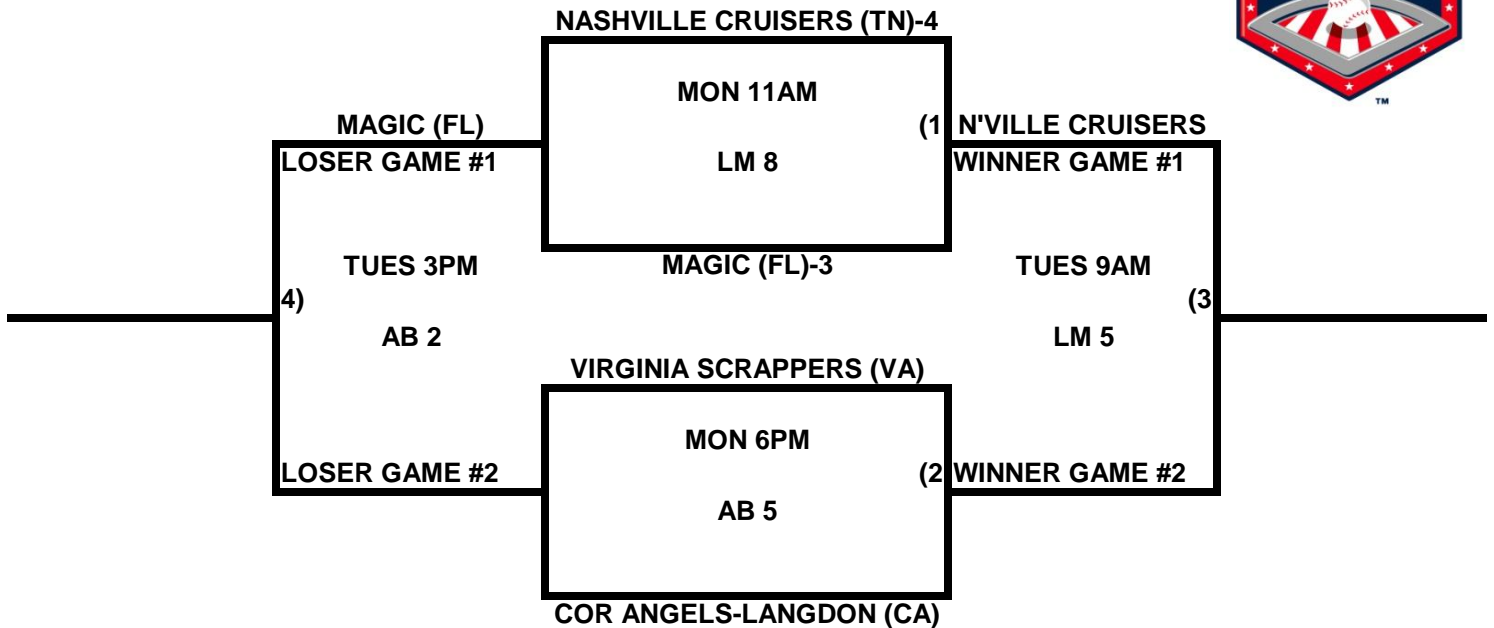

POOL W

POOL X

2009 USA/ASA 14 AND UNDER NATIONAL CHAMPIONSHIP FINALS POOL BRACKETS LOST MOUNTAIN AND AL BISHOP COMPLEX

POOL Y

POOL Z

**2009 USA/ASA 14 AND UNDER NATIONAL CHAMPIONSHIP FINALS POOL
BRACKETS LOST MOUNTAIN AND AL BISHOP COMPLEX**

POOL AA

POOL BB

**2009 USA/ASA 14 AND UNDER NATIONAL CHAMPIONSHIP FINALS POOL
BRACKETS LOST MOUNTAIN AND AL BISHOP COMPLEX**

POOL CC

POOL DD

2009 USA/ASA 14 AND UNDER NATIONAL CHAMPIONSHIP FINALS POOL
BRACKETS LOST MOUNTAIN AND AL BISHOP COMPLEX