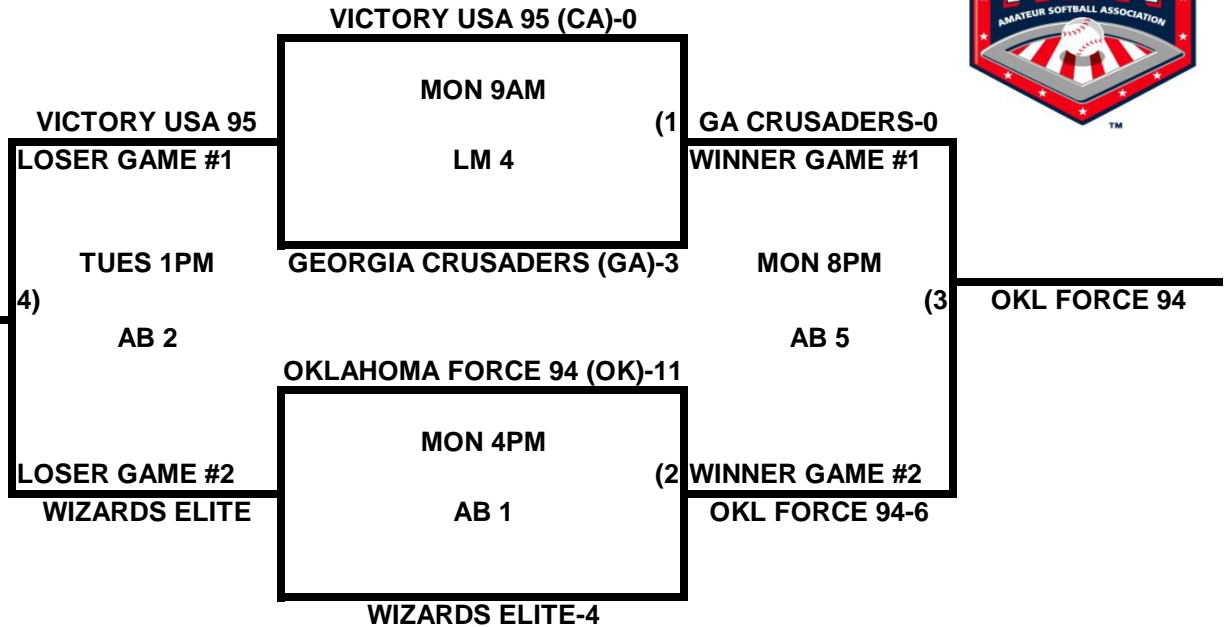

POOL G

POOL H

**2009 USA/ASA 14 AND UNDER NATIONAL CHAMPIONSHIP FINALS POOL
BRACKETS LOST MOUNTAIN AND AL BISHOP COMPLEX**

POOL I

POOL J

**2009 USA/ASA 14 AND UNDER NATIONAL CHAMPIONSHIP FINALS POOL
BRACKETS LOST MOUNTAIN AND AL BISHOP COMPLEX**

POOL K

POOL L

2009 USA/ASA 14 AND UNDER NATIONAL CHAMPIONSHIP FINALS POOL BRACKETS LOST MOUNTAIN AND AL BISHOP COMPLEX

POOL M

POOL N

**2009 USA/ASA 14 AND UNDER NATIONAL CHAMPIONSHIP FINALS POOL
BRACKETS LOST MOUNTAIN AND AL BISHOP COMPLEX**