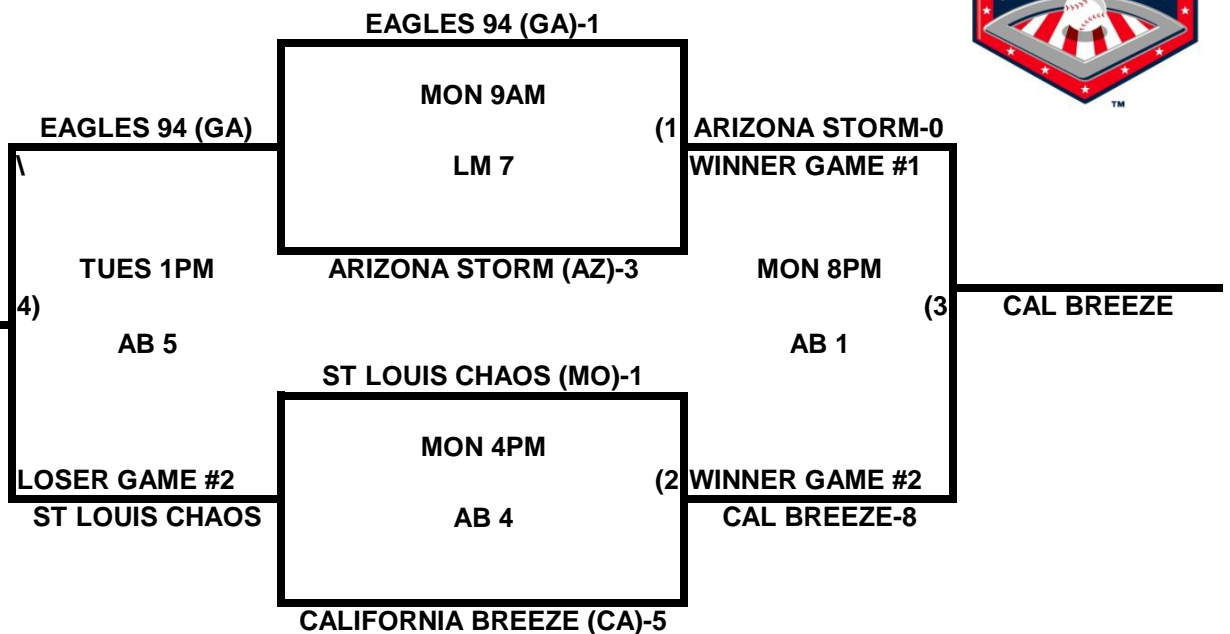

POOL G

POOL H

**2009 USA/ASA 14 AND UNDER NATIONAL CHAMPIONSHIP FINALS POOL
BRACKETS LOST MOUNTAIN AND AL BISHOP COMPLEX**

POOL I

POOL J

**2009 USA/ASA 14 AND UNDER NATIONAL CHAMPIONSHIP FINALS POOL
BRACKETS LOST MOUNTAIN AND AL BISHOP COMPLEX**

POOL K

POOL L

2009 USA/ASA 14 AND UNDER NATIONAL CHAMPIONSHIP FINALS POOL BRACKETS LOST MOUNTAIN AND AL BISHOP COMPLEX

POOL M

POOL N

**2009 USA/ASA 14 AND UNDER NATIONAL CHAMPIONSHIP FINALS POOL
BRACKETS LOST MOUNTAIN AND AL BISHOP COMPLEX**