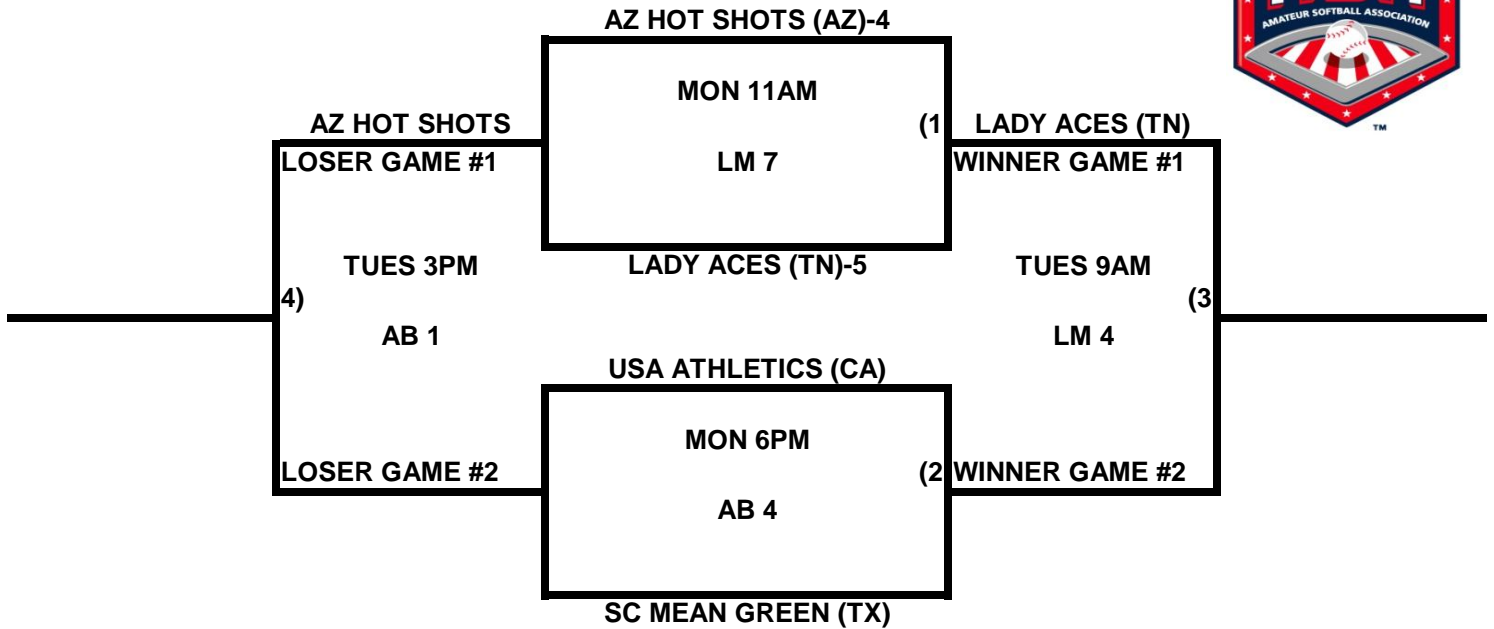

POOL S

POOL T

2009 USA/ASA 14 AND UNDER NATIONAL CHAMPIONSHIP FINALS POOL BRACKETS LOST MOUNTAIN AND AL BISHOP COMPLEX

POOL U

POOL V

2009 USA/ASA 14 AND UNDER NATIONAL CHAMPIONSHIP FINALS POOL BRACKETS LOST MOUNTAIN AND AL BISHOP COMPLEX

POOL W

POOL X

2009 USA/ASA 14 AND UNDER NATIONAL CHAMPIONSHIP FINALS POOL BRACKETS LOST MOUNTAIN AND AL BISHOP COMPLEX

POOL Y

POOL Z

**2009 USA/ASA 14 AND UNDER NATIONAL CHAMPIONSHIP FINALS POOL
BRACKETS LOST MOUNTAIN AND AL BISHOP COMPLEX**

POOL AA

POOL BB

**2009 USA/ASA 14 AND UNDER NATIONAL CHAMPIONSHIP FINALS POOL
BRACKETS LOST MOUNTAIN AND AL BISHOP COMPLEX**

POOL CC

POOL DD

2009 USA/ASA 14 AND UNDER NATIONAL CHAMPIONSHIP FINALS POOL
BRACKETS LOST MOUNTAIN AND AL BISHOP COMPLEX