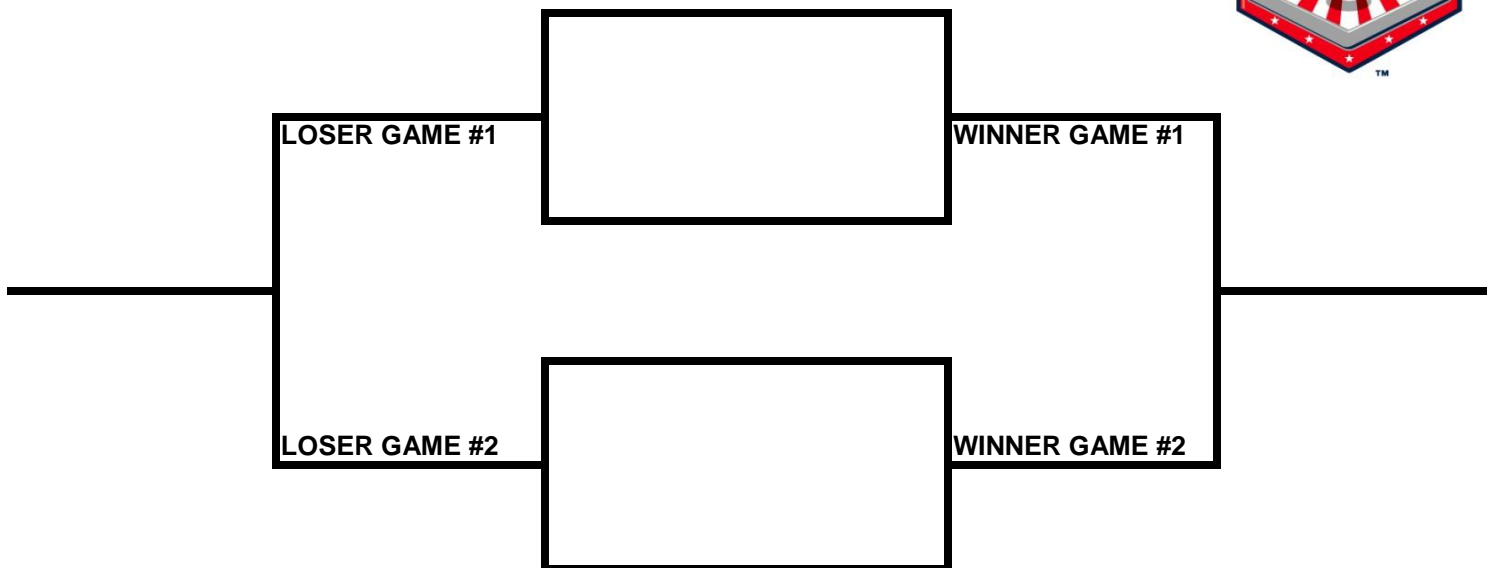

2009 USA/ASA 14 AND UNDER NATIONAL CHAMPIONSHIP FINALS POOL
BRACKETS LOST MOUNTAIN AND AL BISHOP COMPLEX

POOL EE

POOL FF