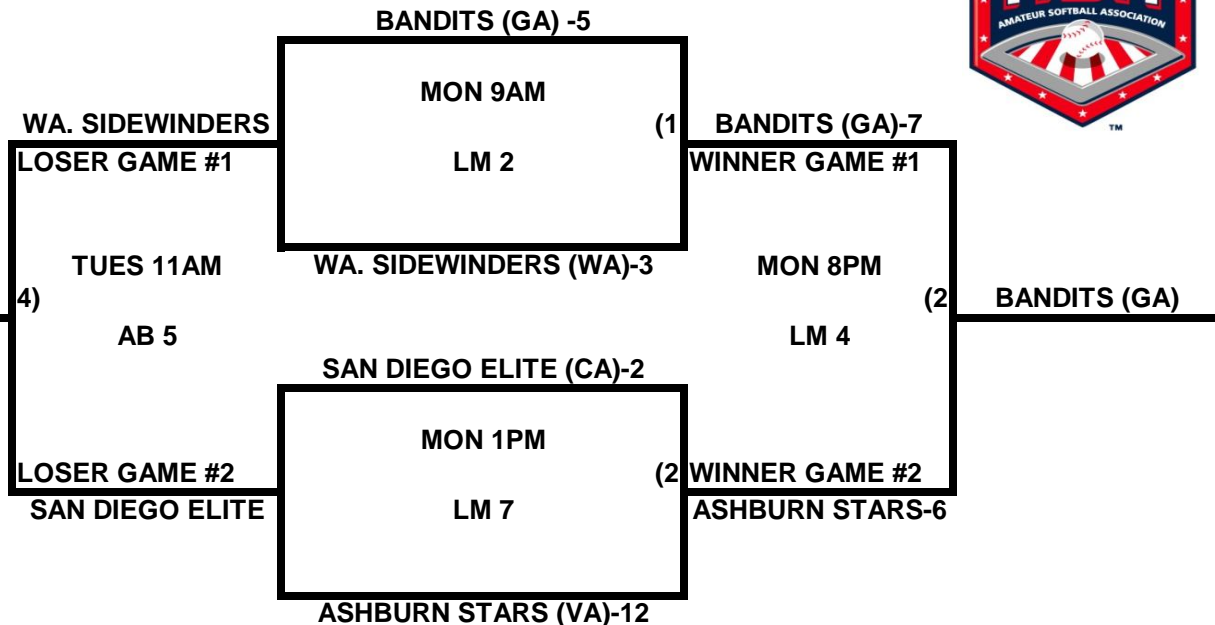

POOL C

POOL D

**2009 USA/ASA 14 AND UNDER NATIONAL CHAMPIONSHIP FINALS POOL
BRACKETS LOST MOUNTAIN AND AL BISHOP COMPLEX**

POOL E

POOL F

2009 USA/ASA 14 AND UNDER NATIONAL CHAMPIONSHIP FINALS POOL BRACKETS LOST MOUNTAIN AND AL BISHOP COMPLEX

POOL G

POOL H

**2009 USA/ASA 14 AND UNDER NATIONAL CHAMPIONSHIP FINALS POOL
BRACKETS LOST MOUNTAIN AND AL BISHOP COMPLEX**

POOL I

POOL J

**2009 USA/ASA 14 AND UNDER NATIONAL CHAMPIONSHIP FINALS POOL
BRACKETS LOST MOUNTAIN AND AL BISHOP COMPLEX**