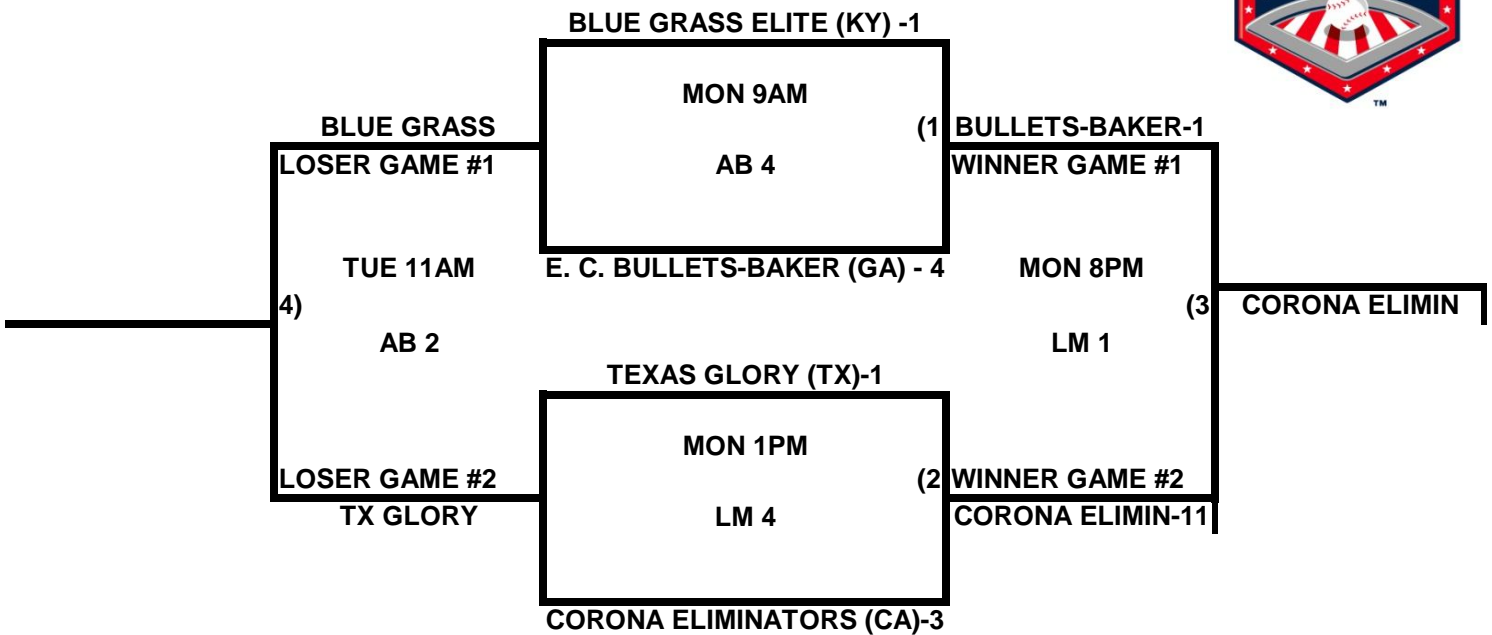

2009 USA/ASA 14 AND UNDER NATIONAL CHAMPIONSHIP FINALS POOL BRACKETS LOST MOUNTAIN AND AL BISHOP COMPLEX

POOL A

POOL B

2009 USA/ASA 14 AND UNDER NATIONAL CHAMPIONSHIP FINALS POOL BRACKETS LOST MOUNTAIN AND AL BISHOP COMPLEX

POOL C

POOL D

**2009 USA/ASA 14 AND UNDER NATIONAL CHAMPIONSHIP FINALS POOL
BRACKETS LOST MOUNTAIN AND AL BISHOP COMPLEX**

POOL E

POOL F

2009 USA/ASA 14 AND UNDER NATIONAL CHAMPIONSHIP FINALS POOL BRACKETS LOST MOUNTAIN AND AL BISHOP COMPLEX

POOL G

POOL H

**2009 USA/ASA 14 AND UNDER NATIONAL CHAMPIONSHIP FINALS POOL
BRACKETS LOST MOUNTAIN AND AL BISHOP COMPLEX**

POOL I

POOL J

**2009 USA/ASA 14 AND UNDER NATIONAL CHAMPIONSHIP FINALS POOL
BRACKETS LOST MOUNTAIN AND AL BISHOP COMPLEX**