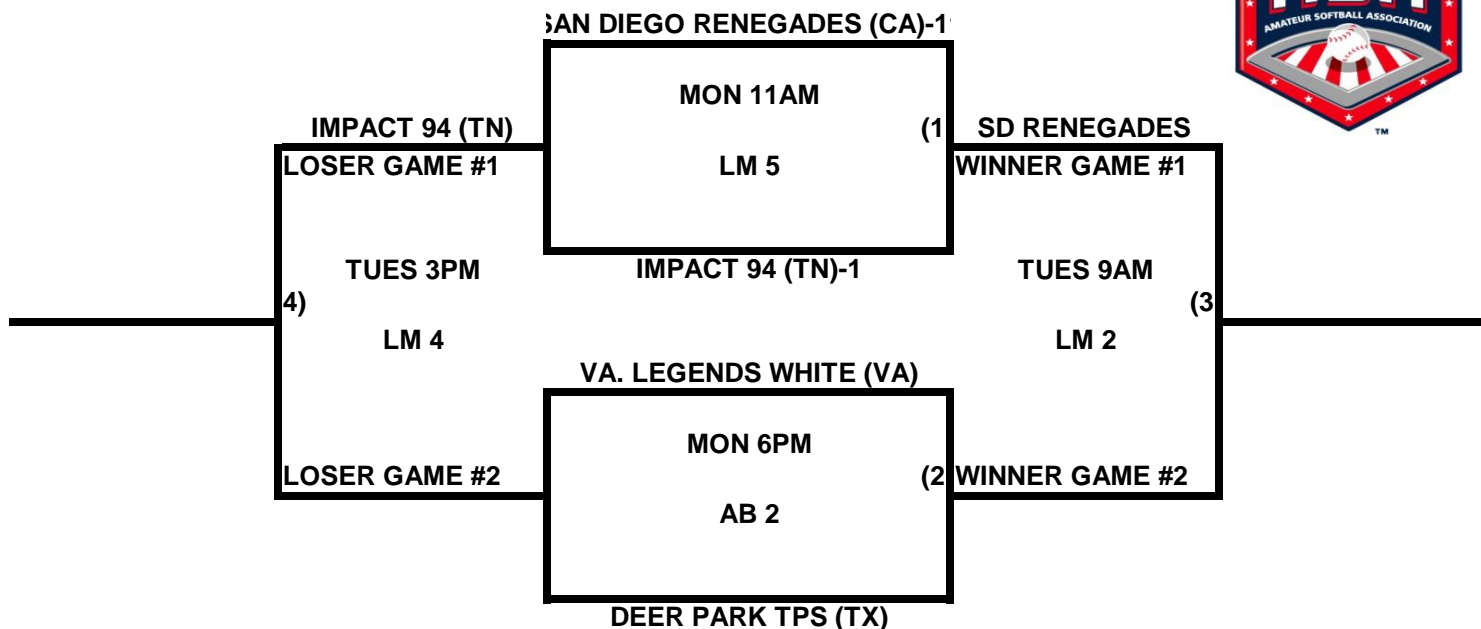

POOL S

POOL T

2009 USA/ASA 14 AND UNDER NATIONAL CHAMPIONSHIP FINALS POOL BRACKETS LOST MOUNTAIN AND AL BISHOP COMPLEX

POOL U

POOL V

2009 USA/ASA 14 AND UNDER NATIONAL CHAMPIONSHIP FINALS POOL BRACKETS LOST MOUNTAIN AND AL BISHOP COMPLEX

POOL W

POOL X

2009 USA/ASA 14 AND UNDER NATIONAL CHAMPIONSHIP FINALS POOL BRACKETS LOST MOUNTAIN AND AL BISHOP COMPLEX

POOL Y

POOL Z

**2009 USA/ASA 14 AND UNDER NATIONAL CHAMPIONSHIP FINALS POOL
BRACKETS LOST MOUNTAIN AND AL BISHOP COMPLEX**