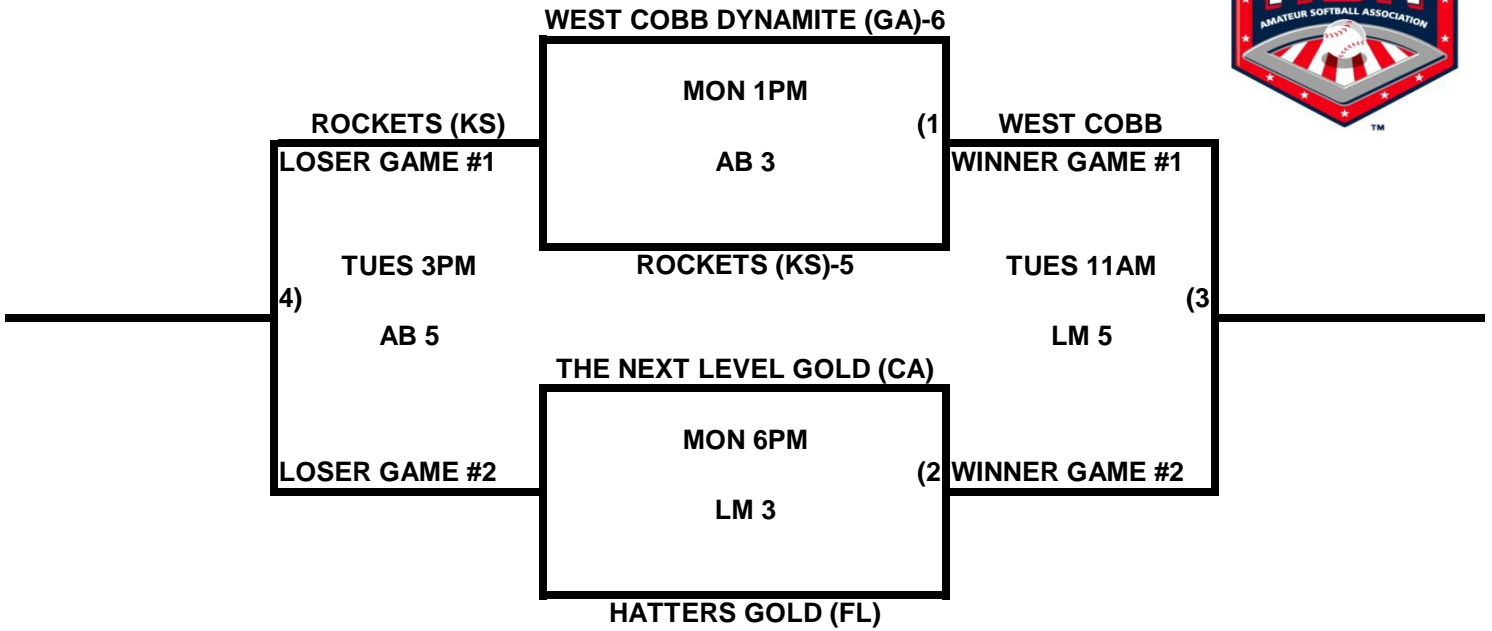

POOL AA

POOL BB

**2009 USA/ASA 14 AND UNDER NATIONAL CHAMPIONSHIP FINALS POOL
BRACKETS LOST MOUNTAIN AND AL BISHOP COMPLEX**

POOL CC

POOL DD

2009 USA/ASA 14 AND UNDER NATIONAL CHAMPIONSHIP FINALS POOL
BRACKETS LOST MOUNTAIN AND AL BISHOP COMPLEX

POOL EE

POOL FF

2009 USA/ASA 14 AND UNDER NATIONAL CHAMPIONSHIP FINALS POOL BRACKETS LOST MOUNTAIN AND AL BISHOP COMPLEX

POOL DD

- TEAM 1** CORONA ANGELS-SMITH (CA)
- TEAM 2** GEORGIA STING (GA)
- TEAM 3** SOUTHERN FORCE (IL)