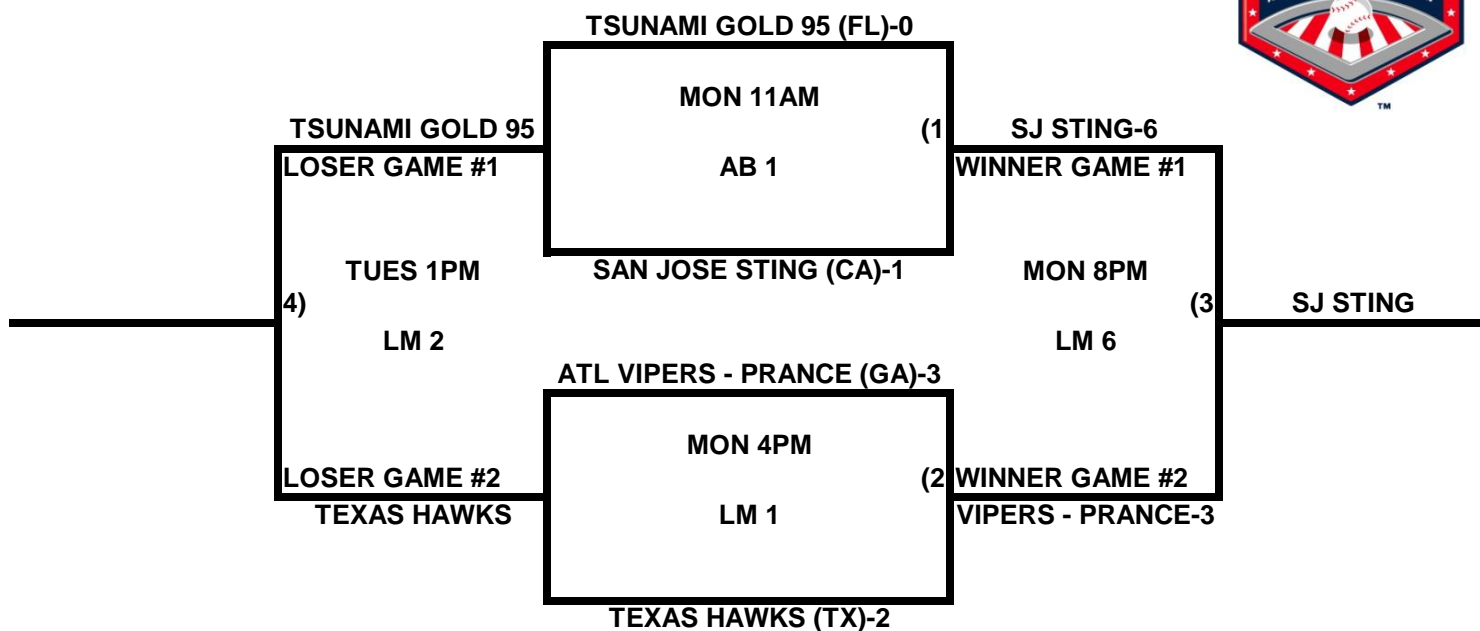

POOL G

POOL H

**2009 USA/ASA 14 AND UNDER NATIONAL CHAMPIONSHIP FINALS POOL
BRACKETS LOST MOUNTAIN AND AL BISHOP COMPLEX**

POOL I

POOL J

**2009 USA/ASA 14 AND UNDER NATIONAL CHAMPIONSHIP FINALS POOL
BRACKETS LOST MOUNTAIN AND AL BISHOP COMPLEX**

POOL K

POOL L

2009 USA/ASA 14 AND UNDER NATIONAL CHAMPIONSHIP FINALS POOL BRACKETS LOST MOUNTAIN AND AL BISHOP COMPLEX

POOL M

POOL N

**2009 USA/ASA 14 AND UNDER NATIONAL CHAMPIONSHIP FINALS POOL
BRACKETS LOST MOUNTAIN AND AL BISHOP COMPLEX**

POOL O

POOL P

2009 USA/ASA 14 AND UNDER NATIONAL CHAMPIONSHIP FINALS POOL BRACKETS LOST MOUNTAIN AND AL BISHOP COMPLEX

POOL Q

POOL R

**2009 USA/ASA 14 AND UNDER NATIONAL CHAMPIONSHIP FINALS POOL
BRACKETS LOST MOUNTAIN AND AL BISHOP COMPLEX**