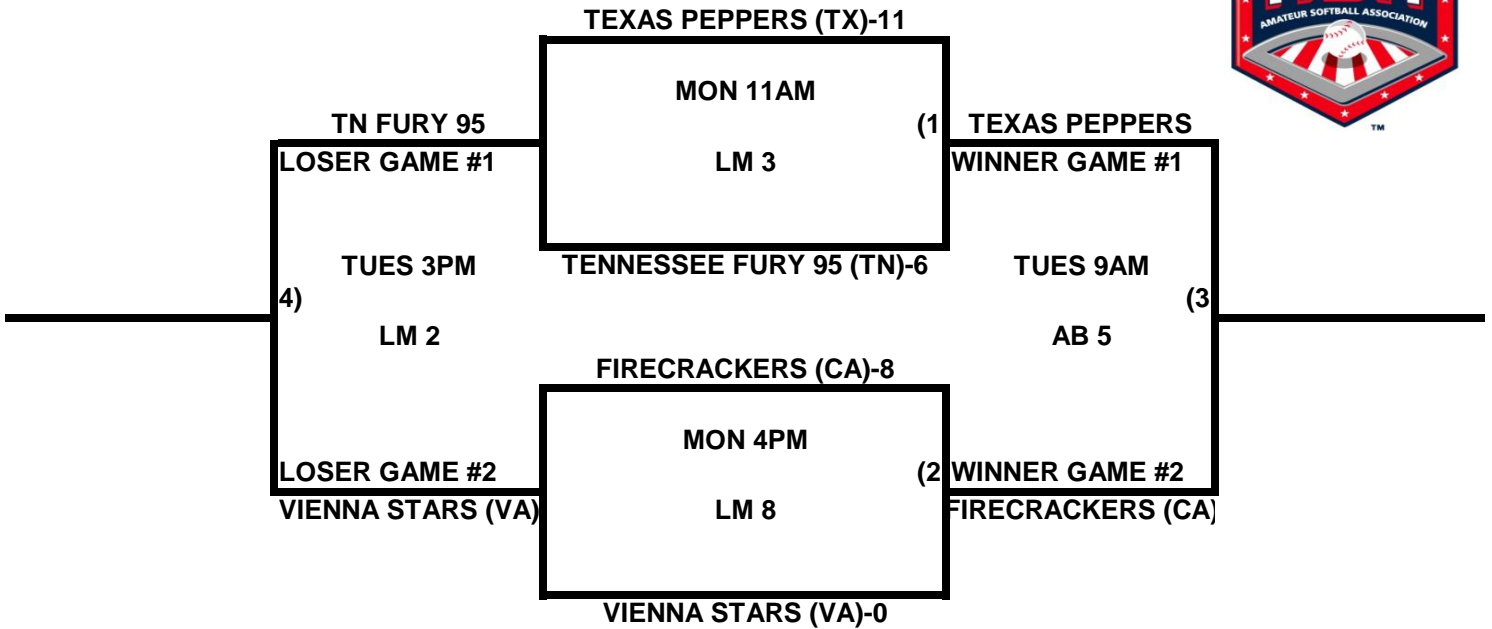

POOL S

POOL T

2009 USA/ASA 14 AND UNDER NATIONAL CHAMPIONSHIP FINALS POOL BRACKETS LOST MOUNTAIN AND AL BISHOP COMPLEX

POOL U

POOL V

2009 USA/ASA 14 AND UNDER NATIONAL CHAMPIONSHIP FINALS POOL BRACKETS LOST MOUNTAIN AND AL BISHOP COMPLEX

POOL W

POOL X

2009 USA/ASA 14 AND UNDER NATIONAL CHAMPIONSHIP FINALS POOL BRACKETS LOST MOUNTAIN AND AL BISHOP COMPLEX

POOL Y

POOL Z

**2009 USA/ASA 14 AND UNDER NATIONAL CHAMPIONSHIP FINALS POOL
BRACKETS LOST MOUNTAIN AND AL BISHOP COMPLEX**