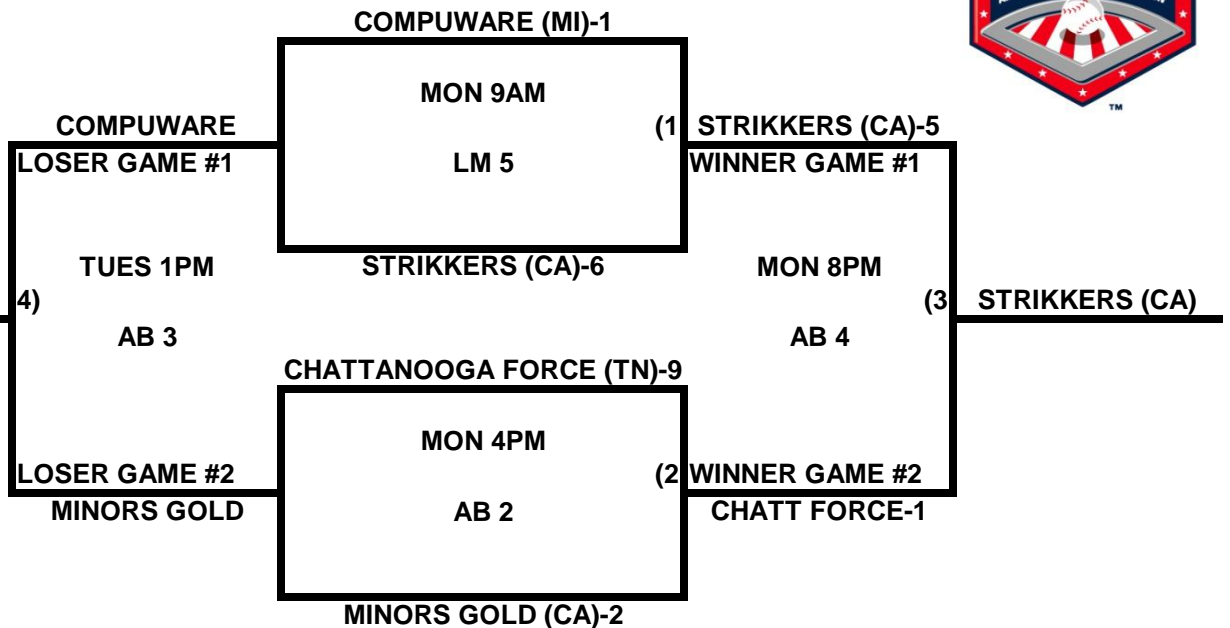

POOL G

POOL H

**2009 USA/ASA 14 AND UNDER NATIONAL CHAMPIONSHIP FINALS POOL
BRACKETS LOST MOUNTAIN AND AL BISHOP COMPLEX**

POOL I

POOL J

**2009 USA/ASA 14 AND UNDER NATIONAL CHAMPIONSHIP FINALS POOL
BRACKETS LOST MOUNTAIN AND AL BISHOP COMPLEX**

POOL K

POOL L

2009 USA/ASA 14 AND UNDER NATIONAL CHAMPIONSHIP FINALS POOL BRACKETS LOST MOUNTAIN AND AL BISHOP COMPLEX

POOL M

POOL N

**2009 USA/ASA 14 AND UNDER NATIONAL CHAMPIONSHIP FINALS POOL
BRACKETS LOST MOUNTAIN AND AL BISHOP COMPLEX**