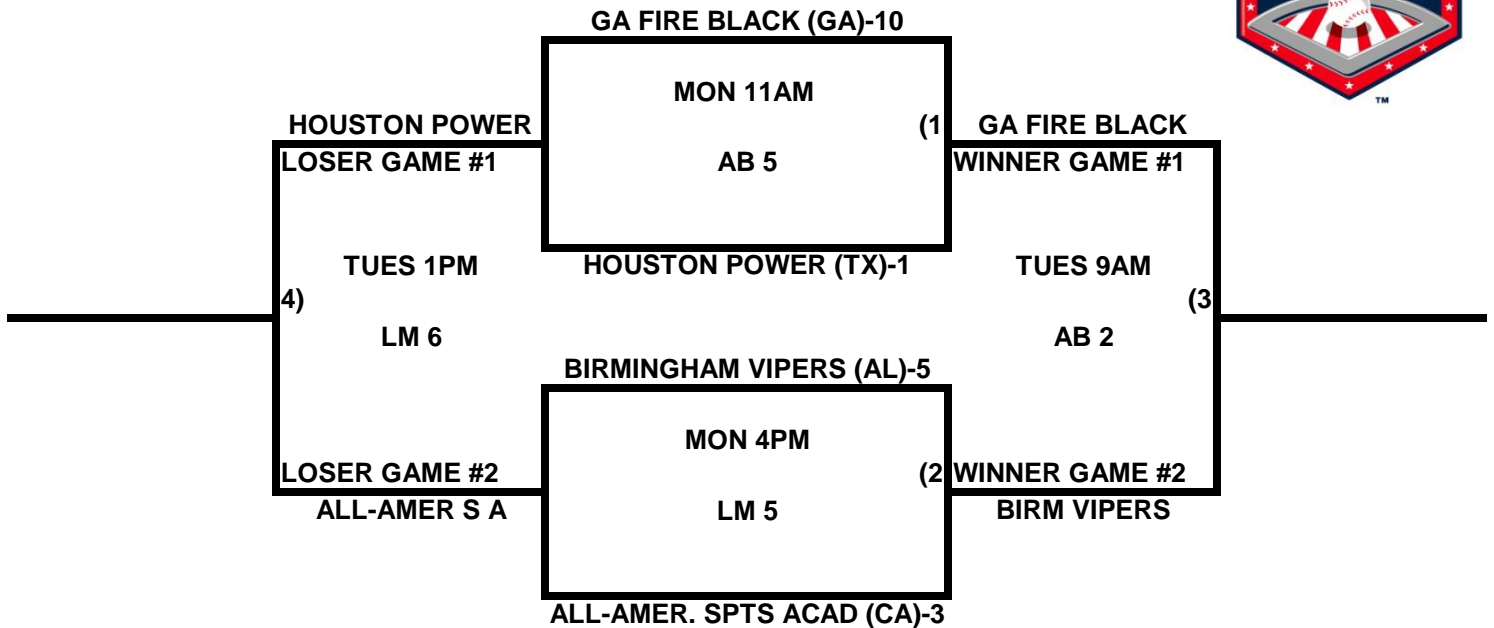

POOL O

POOL P

2009 USA/ASA 14 AND UNDER NATIONAL CHAMPIONSHIP FINALS POOL BRACKETS LOST MOUNTAIN AND AL BISHOP COMPLEX

POOL Q

POOL R

**2009 USA/ASA 14 AND UNDER NATIONAL CHAMPIONSHIP FINALS POOL
BRACKETS LOST MOUNTAIN AND AL BISHOP COMPLEX**