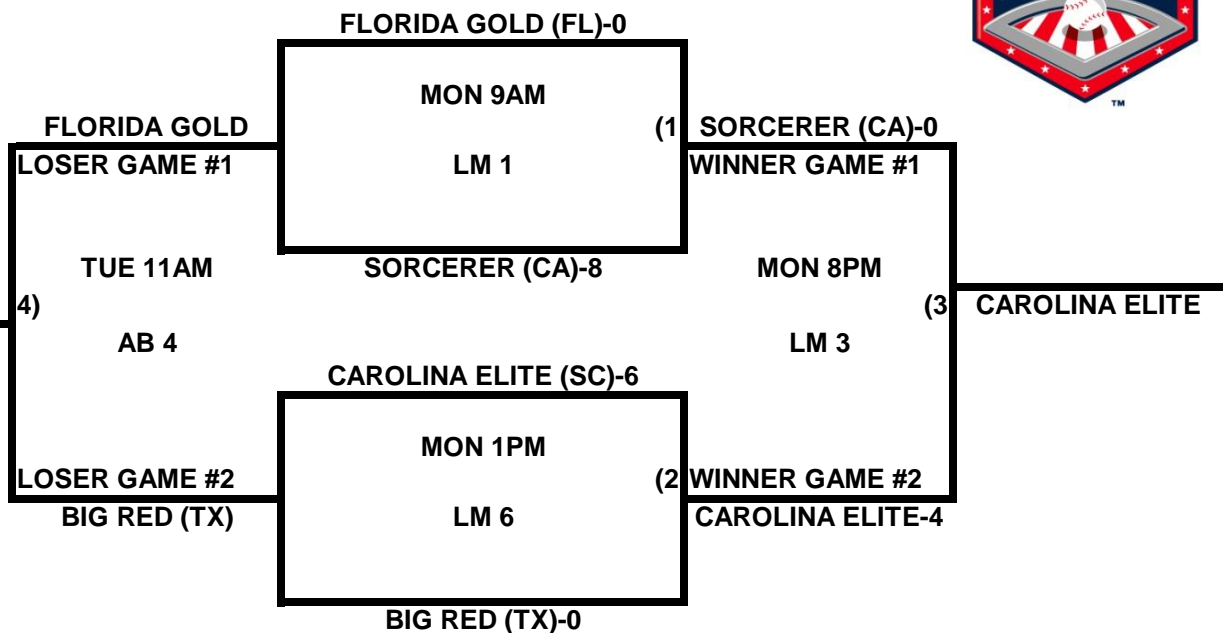

POOL C

POOL D

**2009 USA/ASA 14 AND UNDER NATIONAL CHAMPIONSHIP FINALS POOL
BRACKETS LOST MOUNTAIN AND AL BISHOP COMPLEX**

POOL E

POOL F

2009 USA/ASA 14 AND UNDER NATIONAL CHAMPIONSHIP FINALS POOL BRACKETS LOST MOUNTAIN AND AL BISHOP COMPLEX

POOL G

POOL H

**2009 USA/ASA 14 AND UNDER NATIONAL CHAMPIONSHIP FINALS POOL
BRACKETS LOST MOUNTAIN AND AL BISHOP COMPLEX**

POOL I

POOL J

**2009 USA/ASA 14 AND UNDER NATIONAL CHAMPIONSHIP FINALS POOL
BRACKETS LOST MOUNTAIN AND AL BISHOP COMPLEX**