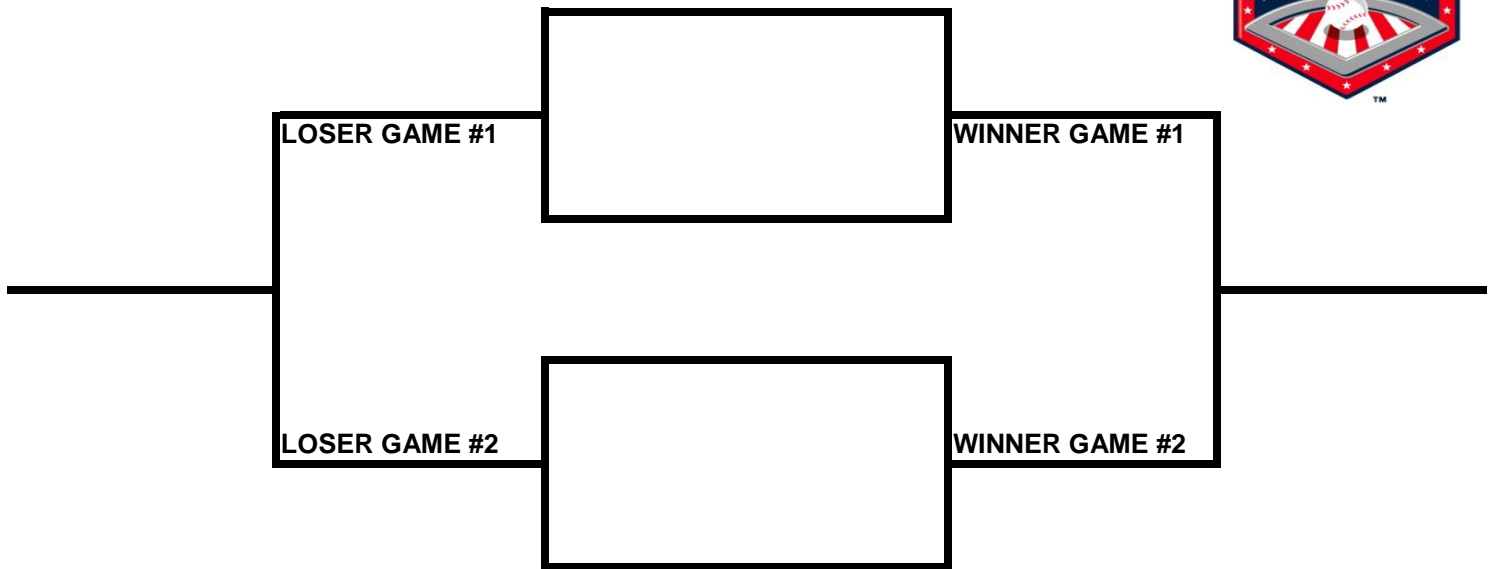

2009 USA/ASA 14 AND UNDER NATIONAL CHAMPIONSHIP FINALS POOL
BRACKETS LOST MOUNTAIN AND AL BISHOP COMPLEX

POOL EE