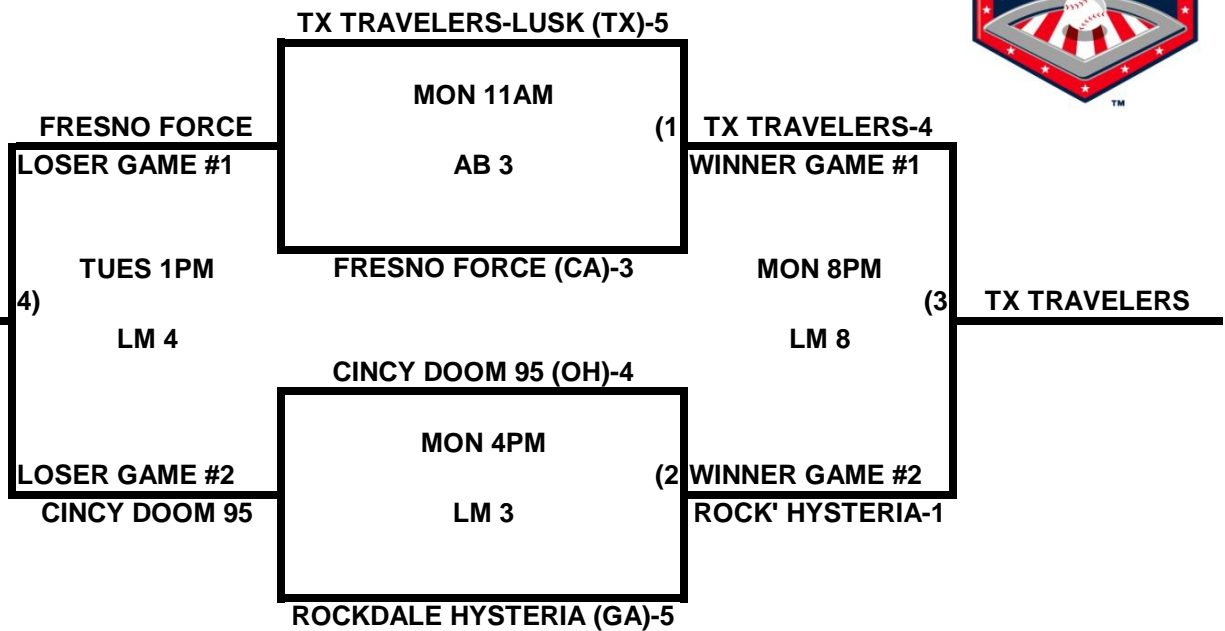

POOL K

POOL L

2009 USA/ASA 14 AND UNDER NATIONAL CHAMPIONSHIP FINALS POOL BRACKETS LOST MOUNTAIN AND AL BISHOP COMPLEX

POOL M

POOL N

**2009 USA/ASA 14 AND UNDER NATIONAL CHAMPIONSHIP FINALS POOL
BRACKETS LOST MOUNTAIN AND AL BISHOP COMPLEX**

POOL O

POOL P

2009 USA/ASA 14 AND UNDER NATIONAL CHAMPIONSHIP FINALS POOL BRACKETS LOST MOUNTAIN AND AL BISHOP COMPLEX

POOL Q

POOL R

**2009 USA/ASA 14 AND UNDER NATIONAL CHAMPIONSHIP FINALS POOL
BRACKETS LOST MOUNTAIN AND AL BISHOP COMPLEX**