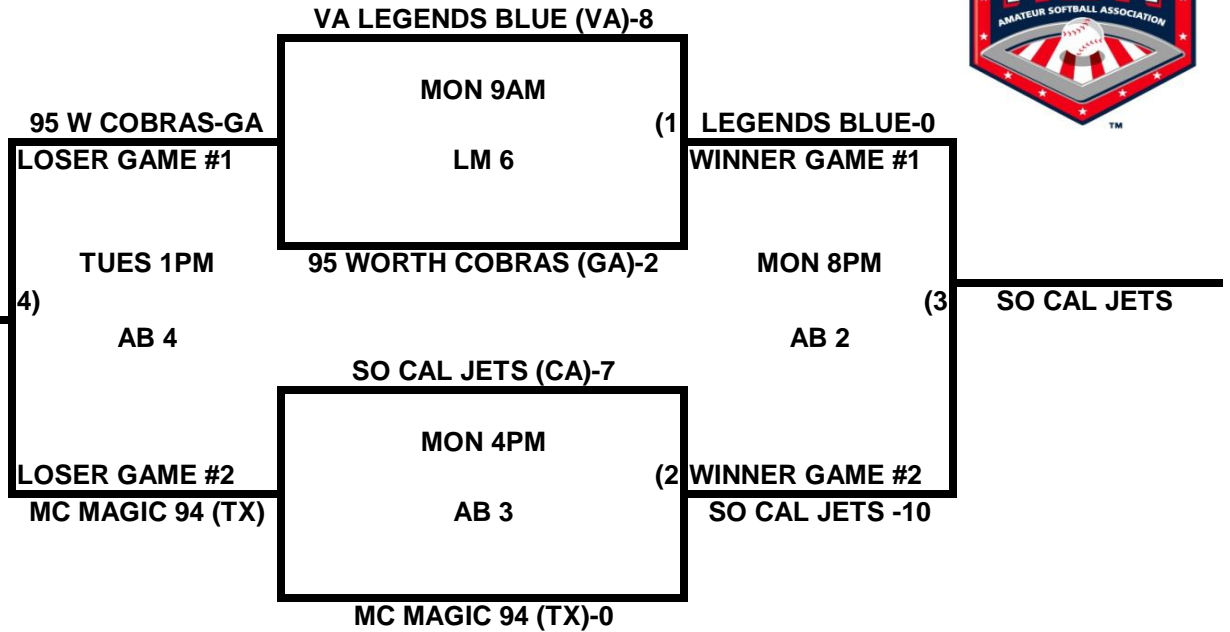

POOL C

POOL D

**2009 USA/ASA 14 AND UNDER NATIONAL CHAMPIONSHIP FINALS POOL
BRACKETS LOST MOUNTAIN AND AL BISHOP COMPLEX**

POOL E

POOL F

2009 USA/ASA 14 AND UNDER NATIONAL CHAMPIONSHIP FINALS POOL BRACKETS LOST MOUNTAIN AND AL BISHOP COMPLEX

POOL G

POOL H

**2009 USA/ASA 14 AND UNDER NATIONAL CHAMPIONSHIP FINALS POOL
BRACKETS LOST MOUNTAIN AND AL BISHOP COMPLEX**

POOL I

POOL J

**2009 USA/ASA 14 AND UNDER NATIONAL CHAMPIONSHIP FINALS POOL
BRACKETS LOST MOUNTAIN AND AL BISHOP COMPLEX**

POOL K

POOL L

2009 USA/ASA 14 AND UNDER NATIONAL CHAMPIONSHIP FINALS POOL BRACKETS LOST MOUNTAIN AND AL BISHOP COMPLEX

POOL M

POOL N

**2009 USA/ASA 14 AND UNDER NATIONAL CHAMPIONSHIP FINALS POOL
BRACKETS LOST MOUNTAIN AND AL BISHOP COMPLEX**