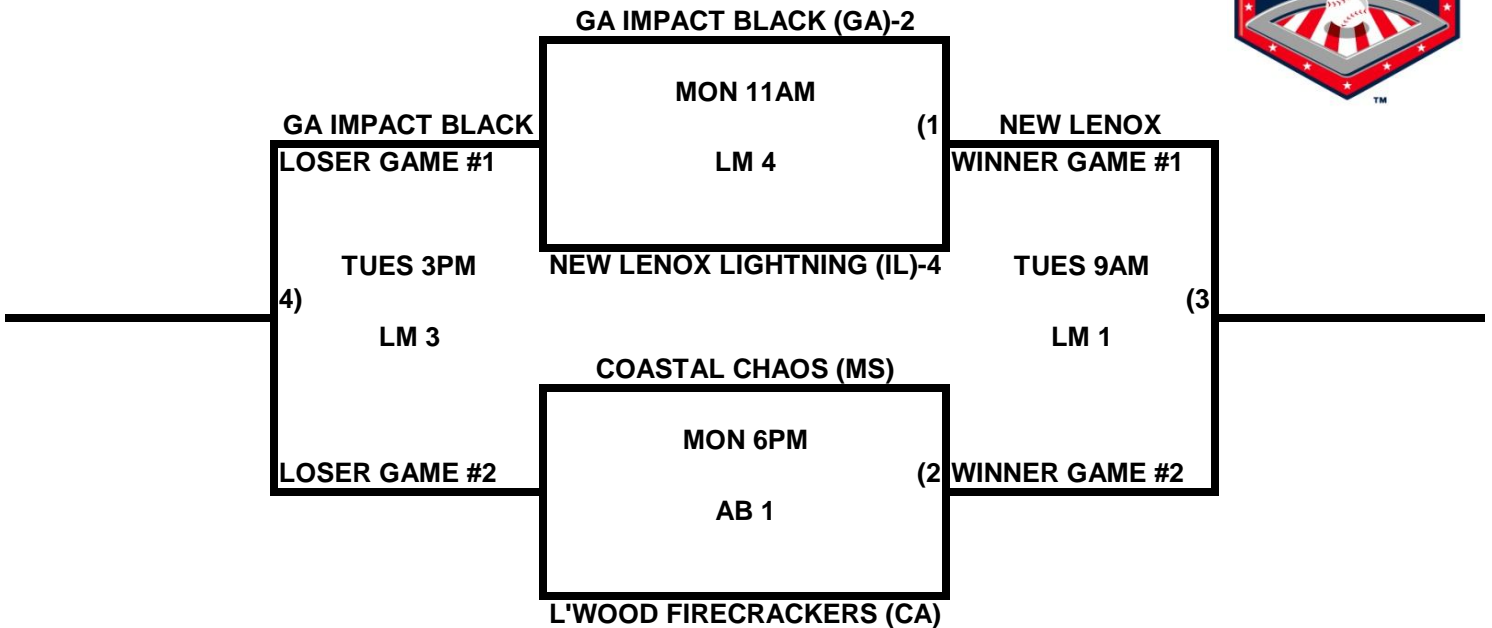

POOL S

POOL T

2009 USA/ASA 14 AND UNDER NATIONAL CHAMPIONSHIP FINALS POOL BRACKETS LOST MOUNTAIN AND AL BISHOP COMPLEX

POOL U

POOL V

2009 USA/ASA 14 AND UNDER NATIONAL CHAMPIONSHIP FINALS POOL BRACKETS LOST MOUNTAIN AND AL BISHOP COMPLEX

POOL W

POOL X

2009 USA/ASA 14 AND UNDER NATIONAL CHAMPIONSHIP FINALS POOL BRACKETS LOST MOUNTAIN AND AL BISHOP COMPLEX

POOL Y

POOL Z

**2009 USA/ASA 14 AND UNDER NATIONAL CHAMPIONSHIP FINALS POOL
BRACKETS LOST MOUNTAIN AND AL BISHOP COMPLEX**