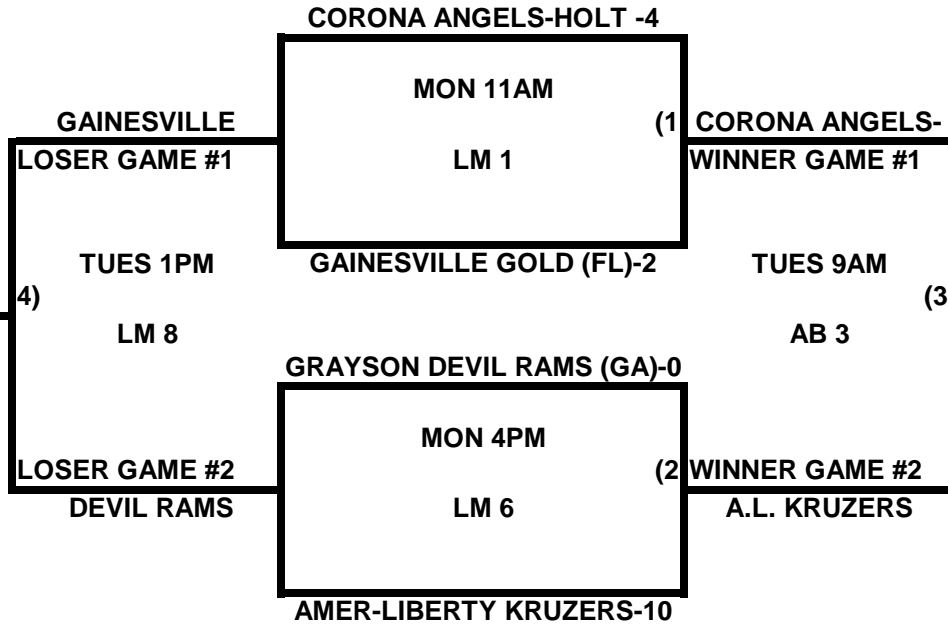

POOL K

POOL L

2009 USA/ASA 14 AND UNDER NATIONAL CHAMPIONSHIP FINALS POOL BRACKETS LOST MOUNTAIN AND AL BISHOP COMPLEX

POOL M

POOL N

**2009 USA/ASA 14 AND UNDER NATIONAL CHAMPIONSHIP FINALS POOL
BRACKETS LOST MOUNTAIN AND AL BISHOP COMPLEX**

POOL O

POOL P

2009 USA/ASA 14 AND UNDER NATIONAL CHAMPIONSHIP FINALS POOL BRACKETS LOST MOUNTAIN AND AL BISHOP COMPLEX

POOL Q

POOL R

**2009 USA/ASA 14 AND UNDER NATIONAL CHAMPIONSHIP FINALS POOL
BRACKETS LOST MOUNTAIN AND AL BISHOP COMPLEX**

POOL S

POOL T

2009 USA/ASA 14 AND UNDER NATIONAL CHAMPIONSHIP FINALS POOL BRACKETS LOST MOUNTAIN AND AL BISHOP COMPLEX

POOL U

POOL V

2009 USA/ASA 14 AND UNDER NATIONAL CHAMPIONSHIP FINALS POOL BRACKETS LOST MOUNTAIN AND AL BISHOP COMPLEX