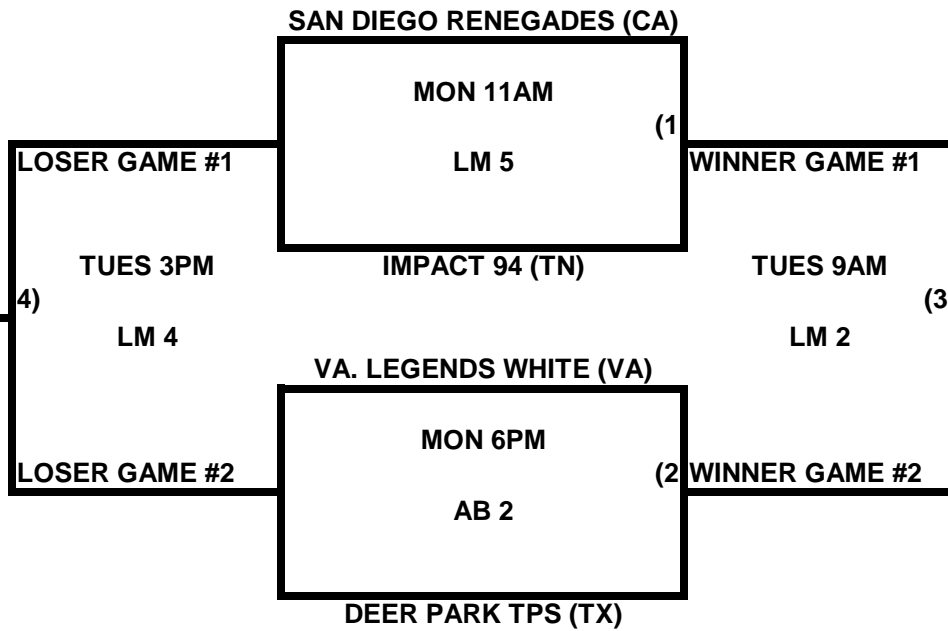

**2009 USA/ASA 14 AND UNDER NATIONAL CHAMPIONSHIP FINALS POOL
BRACKETS LOST MOUNTAIN AND AL BISHOP COMPLEX**

POOL W