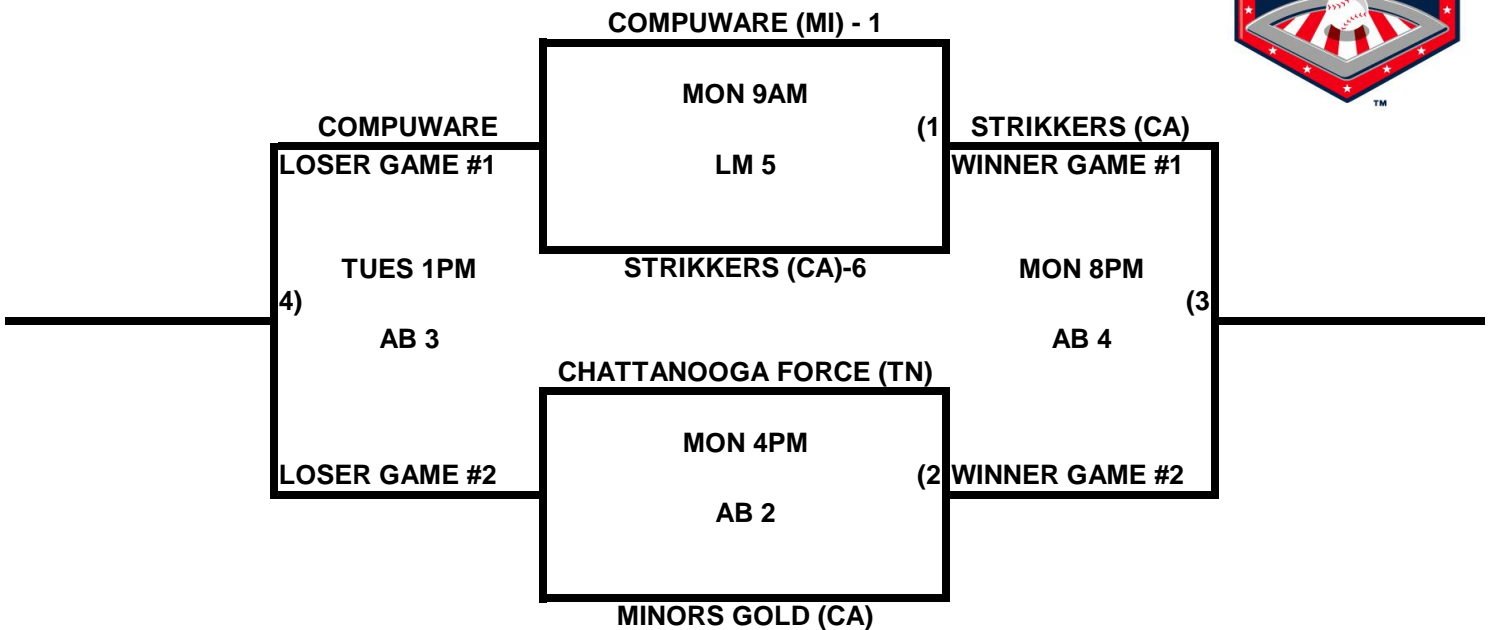

POOL G

POOL H

2009 USA/ASA 14 AND UNDER NATIONAL CHAMPIONSHIP FINALS POOL BRACKETS LOST MOUNTAIN AND AL BISHOP COMPLEX

POOL I

POOL J

2009 USA/ASA 14 AND UNDER NATIONAL CHAMPIONSHIP FINALS POOL BRACKETS LOST MOUNTAIN AND AL BISHOP COMPLEX

POOL K

POOL L

**2009 USA/ASA 14 AND UNDER NATIONAL CHAMPIONSHIP FINALS POOL
BRACKETS LOST MOUNTAIN AND AL BISHOP COMPLEX**

POOL M

POOL N

2009 USA/ASA 14 AND UNDER NATIONAL CHAMPIONSHIP FINALS POOL BRACKETS LOST MOUNTAIN AND AL BISHOP COMPLEX