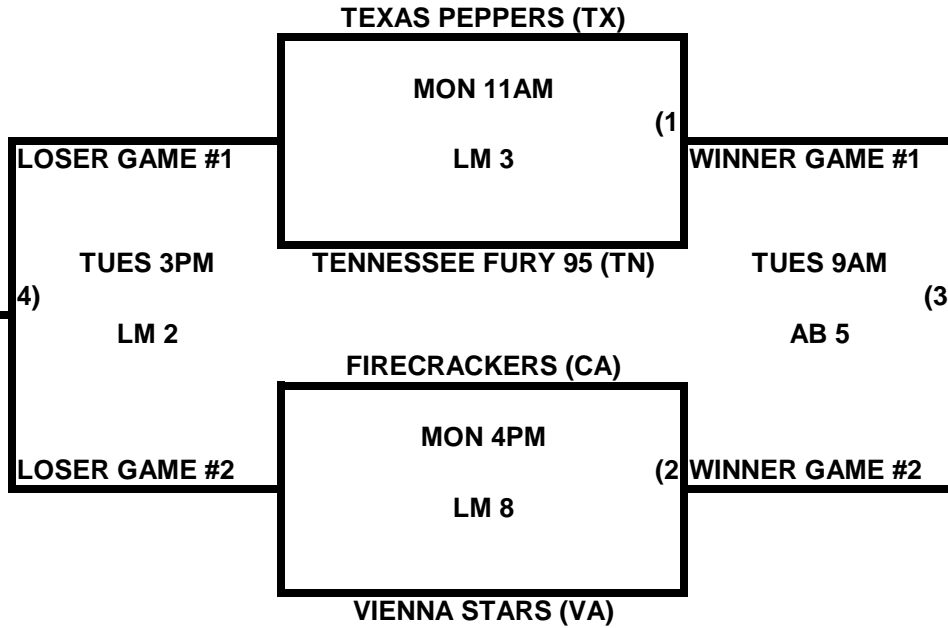

POOL S

POOL T

**2009 USA/ASA 14 AND UNDER NATIONAL CHAMPIONSHIP FINALS POOL
BRACKETS LOST MOUNTAIN AND AL BISHOP COMPLEX**

POOL U

POOL V

**2009 USA/ASA 14 AND UNDER NATIONAL CHAMPIONSHIP FINALS POOL
BRACKETS LOST MOUNTAIN AND AL BISHOP COMPLEX**