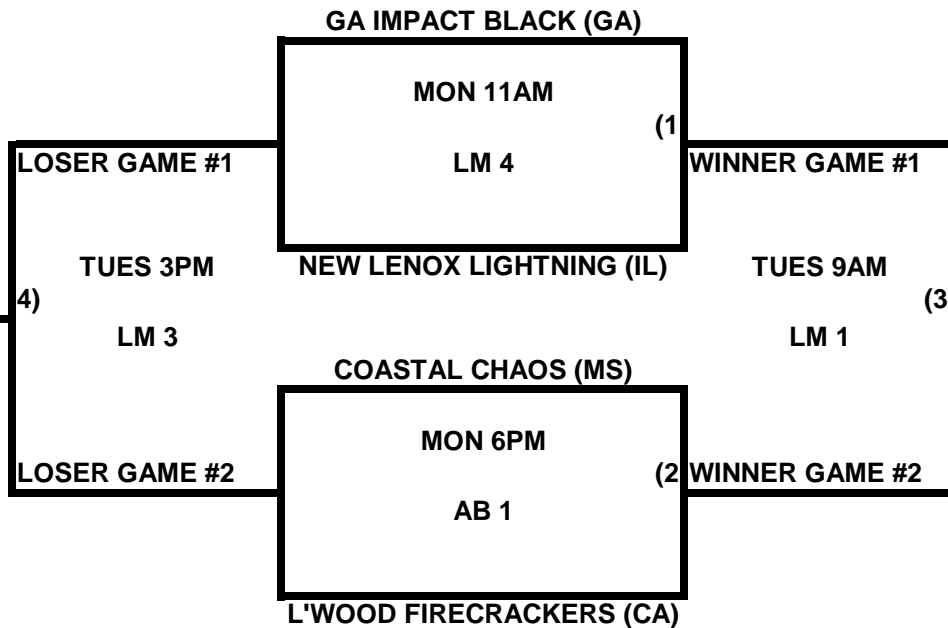

POOL S

POOL T

**2009 USA/ASA 14 AND UNDER NATIONAL CHAMPIONSHIP FINALS POOL
BRACKETS LOST MOUNTAIN AND AL BISHOP COMPLEX**

POOL U

POOL V

**2009 USA/ASA 14 AND UNDER NATIONAL CHAMPIONSHIP FINALS POOL
BRACKETS LOST MOUNTAIN AND AL BISHOP COMPLEX**