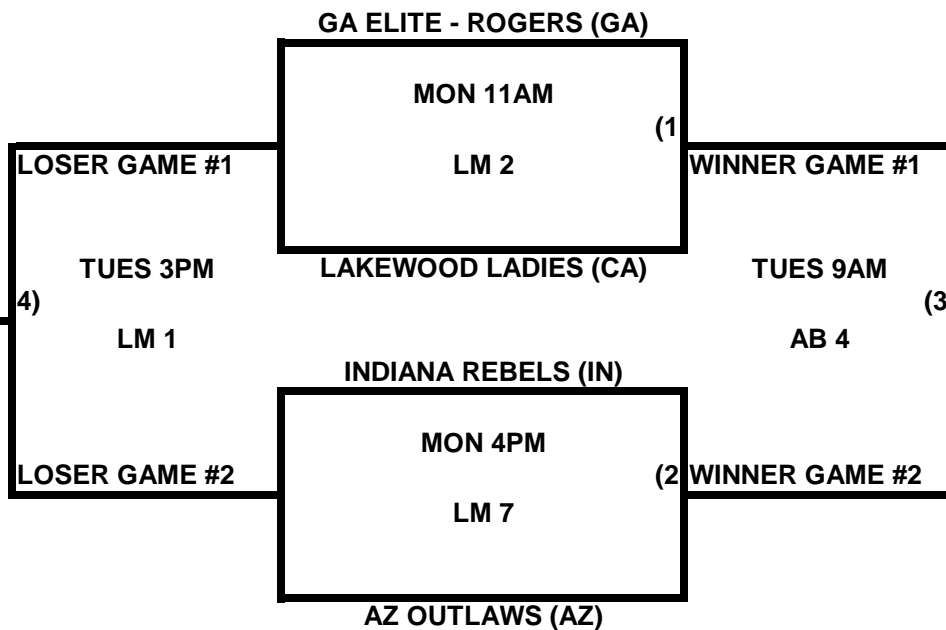

POOL K

POOL L

**2009 USA/ASA 14 AND UNDER NATIONAL CHAMPIONSHIP FINALS POOL
BRACKETS LOST MOUNTAIN AND AL BISHOP COMPLEX**

POOL M

POOL N

2009 USA/ASA 14 AND UNDER NATIONAL CHAMPIONSHIP FINALS POOL BRACKETS LOST MOUNTAIN AND AL BISHOP COMPLEX

POOL O

POOL P

2009 USA/ASA 14 AND UNDER NATIONAL CHAMPIONSHIP FINALS POOL BRACKETS LOST MOUNTAIN AND AL BISHOP COMPLEX

POOL Q

POOL R

2009 USA/ASA 14 AND UNDER NATIONAL CHAMPIONSHIP FINALS POOL BRACKETS LOST MOUNTAIN AND AL BISHOP COMPLEX

POOL S

POOL T

**2009 USA/ASA 14 AND UNDER NATIONAL CHAMPIONSHIP FINALS POOL
BRACKETS LOST MOUNTAIN AND AL BISHOP COMPLEX**

POOL U

POOL V

**2009 USA/ASA 14 AND UNDER NATIONAL CHAMPIONSHIP FINALS POOL
BRACKETS LOST MOUNTAIN AND AL BISHOP COMPLEX**