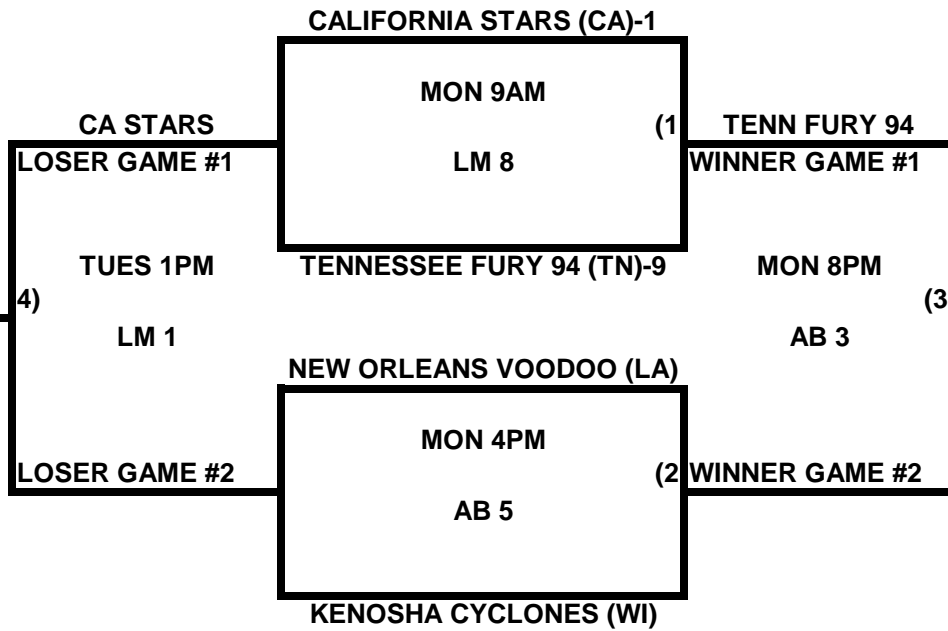

POOL K

POOL L

**2009 USA/ASA 14 AND UNDER NATIONAL CHAMPIONSHIP FINALS POOL
BRACKETS LOST MOUNTAIN AND AL BISHOP COMPLEX**

POOL M

POOL N

2009 USA/ASA 14 AND UNDER NATIONAL CHAMPIONSHIP FINALS POOL BRACKETS LOST MOUNTAIN AND AL BISHOP COMPLEX