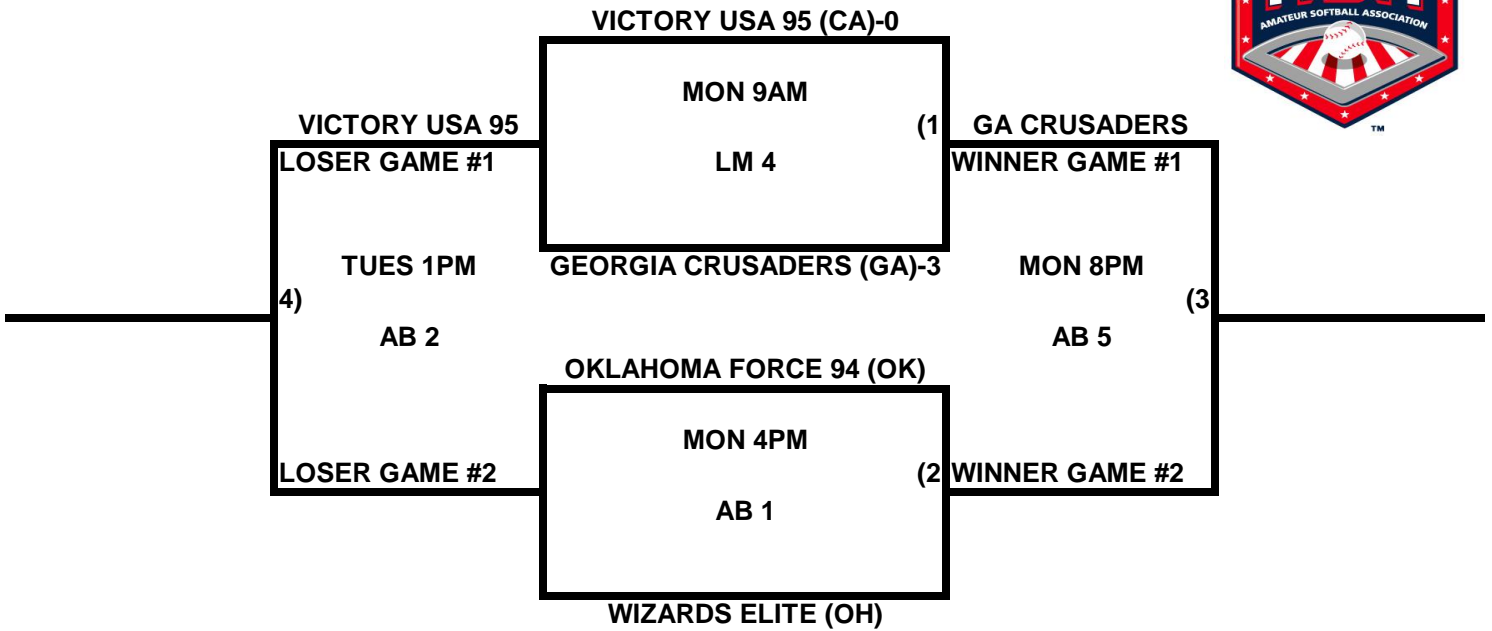

POOL G

POOL H

2009 USA/ASA 14 AND UNDER NATIONAL CHAMPIONSHIP FINALS POOL BRACKETS LOST MOUNTAIN AND AL BISHOP COMPLEX

POOL I

POOL J

2009 USA/ASA 14 AND UNDER NATIONAL CHAMPIONSHIP FINALS POOL BRACKETS LOST MOUNTAIN AND AL BISHOP COMPLEX

POOL K

POOL L

**2009 USA/ASA 14 AND UNDER NATIONAL CHAMPIONSHIP FINALS POOL
BRACKETS LOST MOUNTAIN AND AL BISHOP COMPLEX**

POOL M

POOL N

2009 USA/ASA 14 AND UNDER NATIONAL CHAMPIONSHIP FINALS POOL BRACKETS LOST MOUNTAIN AND AL BISHOP COMPLEX