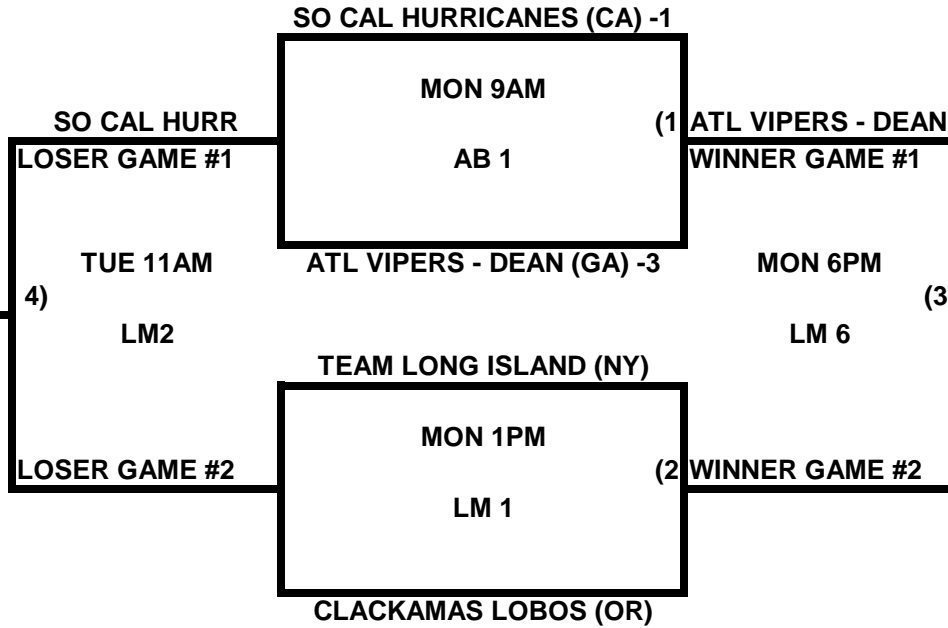

2009 USA/ASA 14 AND UNDER NATIONAL CHAMPIONSHIP FINALS POOL BRACKETS LOST MOUNTAIN AND AL BISHOP COMPLEX

POOL A

POOL B

**2009 USA/ASA 14 AND UNDER NATIONAL CHAMPIONSHIP FINALS POOL
BRACKETS LOST MOUNTAIN AND AL BISHOP COMPLEX**