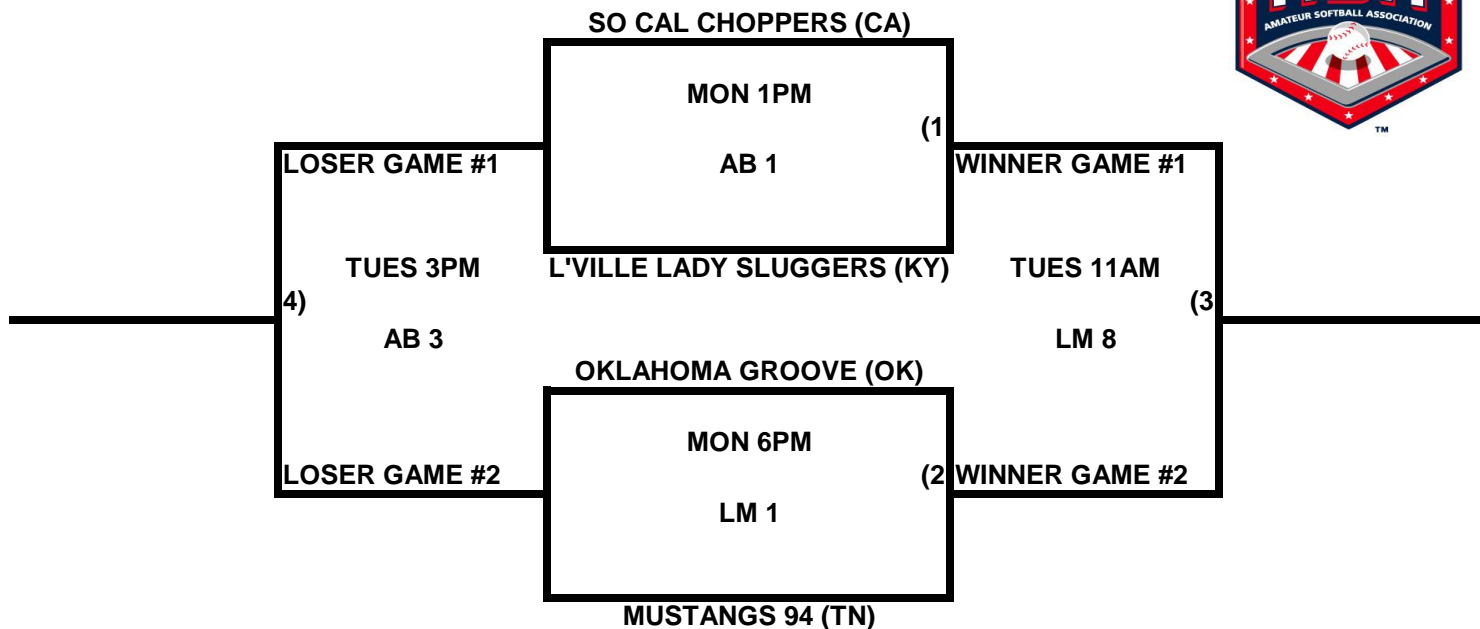

POOL S

POOL T

**2009 USA/ASA 14 AND UNDER NATIONAL CHAMPIONSHIP FINALS POOL
BRACKETS LOST MOUNTAIN AND AL BISHOP COMPLEX**

POOL U

POOL V

**2009 USA/ASA 14 AND UNDER NATIONAL CHAMPIONSHIP FINALS POOL
BRACKETS LOST MOUNTAIN AND AL BISHOP COMPLEX**

POOL W

POOL X

2009 USA/ASA 14 AND UNDER NATIONAL CHAMPIONSHIP FINALS POOL BRACKETS LOST MOUNTAIN AND AL BISHOP COMPLEX

POOL Y

POOL Z

2009 USA/ASA 14 AND UNDER NATIONAL CHAMPIONSHIP FINALS POOL BRACKETS LOST MOUNTAIN AND AL BISHOP COMPLEX

POOL AA

POOL BB

**2009 USA/ASA 14 AND UNDER NATIONAL CHAMPIONSHIP FINALS POOL
BRACKETS LOST MOUNTAIN AND AL BISHOP COMPLEX**

POOL CC

POOL DD

2009 USA/ASA 14 AND UNDER NATIONAL CHAMPIONSHIP FINALS POOL
BRACKETS LOST MOUNTAIN AND AL BISHOP COMPLEX