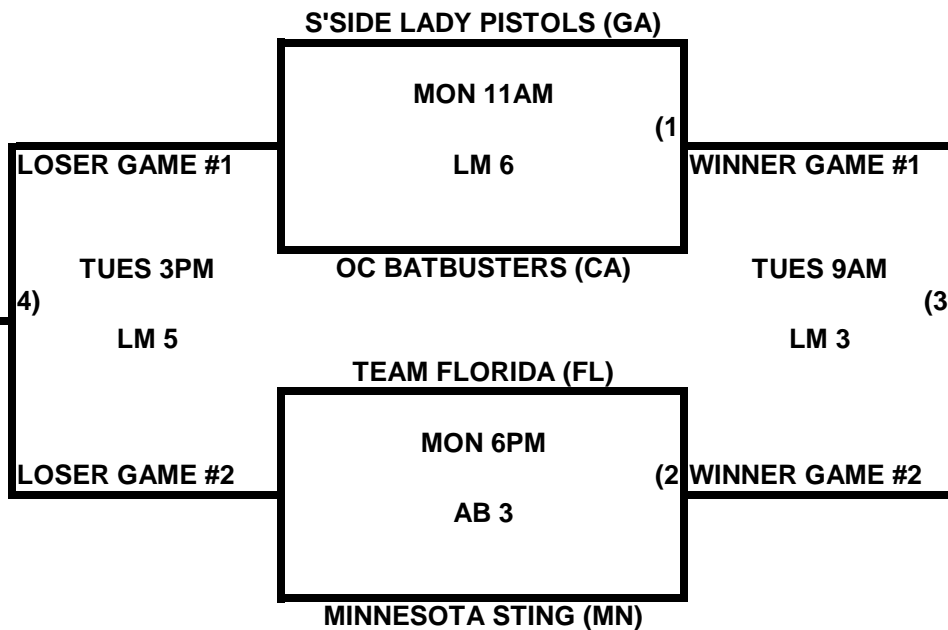

POOL S

POOL T

**2009 USA/ASA 14 AND UNDER NATIONAL CHAMPIONSHIP FINALS POOL
BRACKETS LOST MOUNTAIN AND AL BISHOP COMPLEX**

POOL U

POOL V

**2009 USA/ASA 14 AND UNDER NATIONAL CHAMPIONSHIP FINALS POOL
BRACKETS LOST MOUNTAIN AND AL BISHOP COMPLEX**

POOL W

POOL X

2009 USA/ASA 14 AND UNDER NATIONAL CHAMPIONSHIP FINALS POOL BRACKETS LOST MOUNTAIN AND AL BISHOP COMPLEX

POOL Y

POOL Z

2009 USA/ASA 14 AND UNDER NATIONAL CHAMPIONSHIP FINALS POOL BRACKETS LOST MOUNTAIN AND AL BISHOP COMPLEX