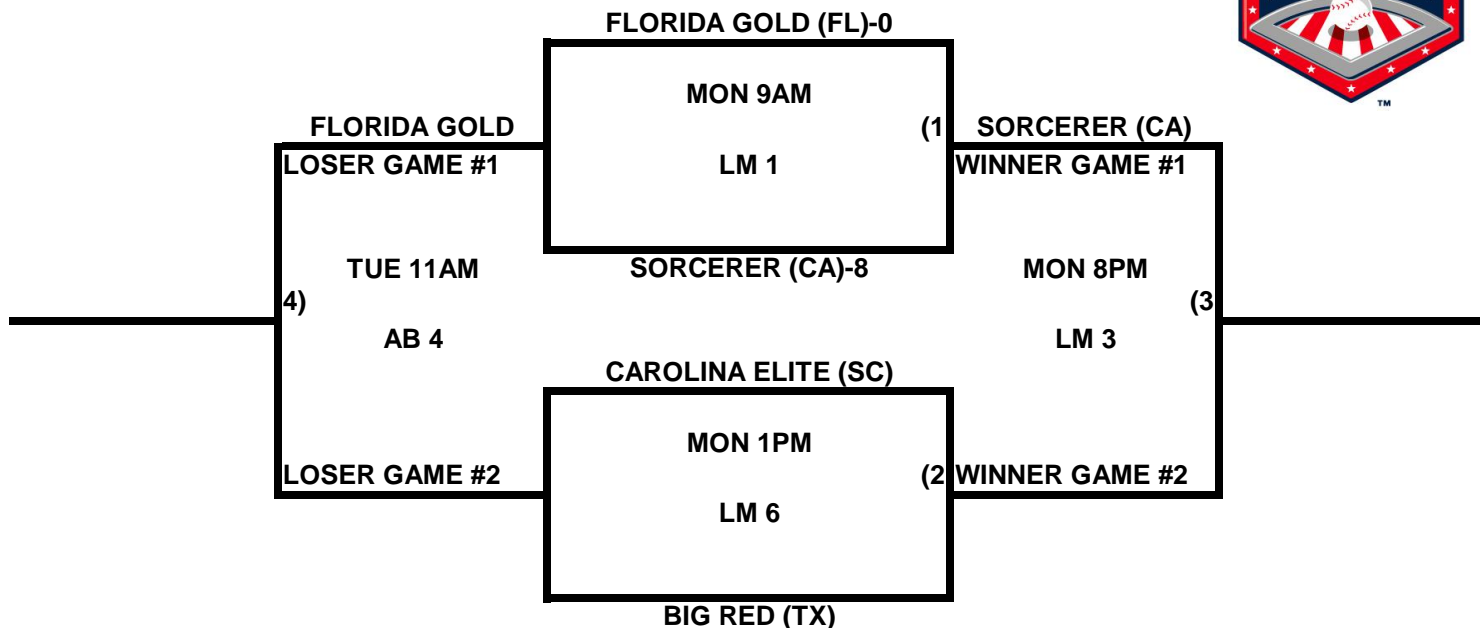

POOL C

POOL D

2009 USA/ASA 14 AND UNDER NATIONAL CHAMPIONSHIP FINALS POOL BRACKETS LOST MOUNTAIN AND AL BISHOP COMPLEX

POOL E

POOL F

2009 USA/ASA 14 AND UNDER NATIONAL CHAMPIONSHIP FINALS POOL BRACKETS LOST MOUNTAIN AND AL BISHOP COMPLEX