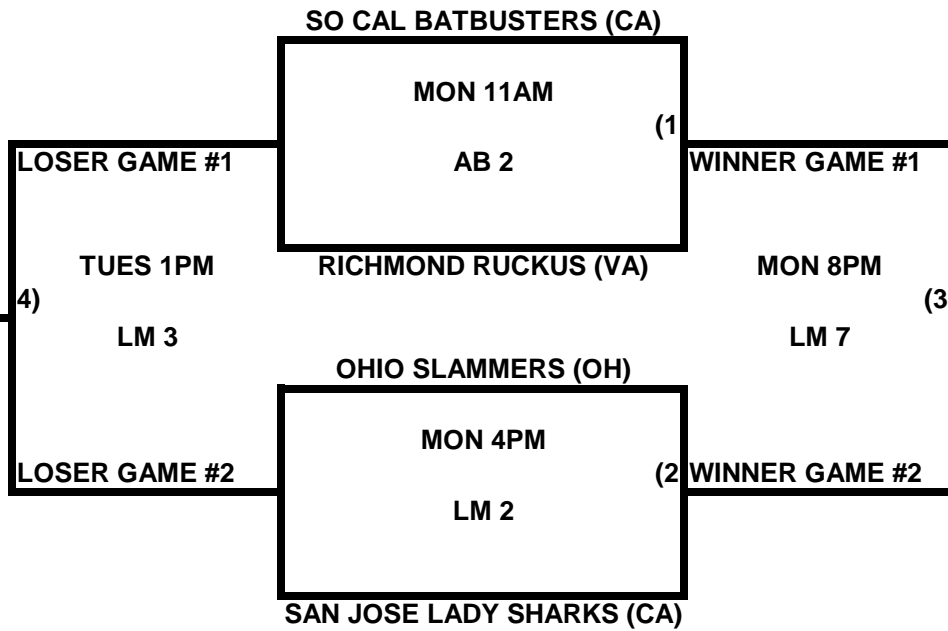

2009 USA/ASA 14 AND UNDER NATIONAL CHAMPIONSHIP FINALS POOL BRACKETS LOST MOUNTAIN AND AL BISHOP COMPLEX

POOL O