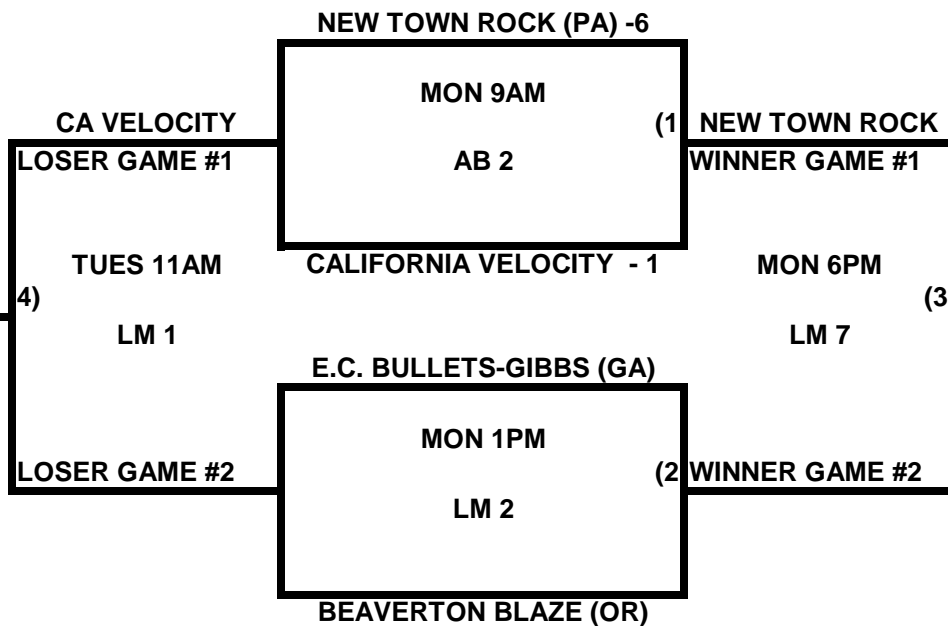

2009 USA/ASA 14 AND UNDER NATIONAL CHAMPIONSHIP FINALS POOL BRACKETS LOST MOUNTAIN AND AL BISHOP COMPLEX

POOL A

POOL B

**2009 USA/ASA 14 AND UNDER NATIONAL CHAMPIONSHIP FINALS POOL
BRACKETS LOST MOUNTAIN AND AL BISHOP COMPLEX**