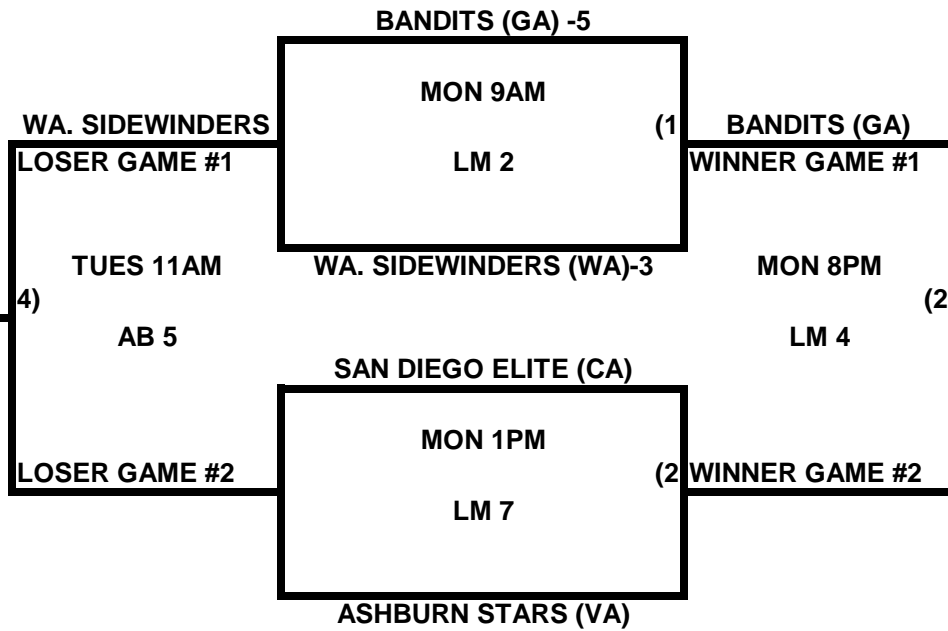

2009 USA/ASA 14 AND UNDER NATIONAL CHAMPIONSHIP FINALS POOL BRACKETS LOST MOUNTAIN AND AL BISHOP COMPLEX

POOL G