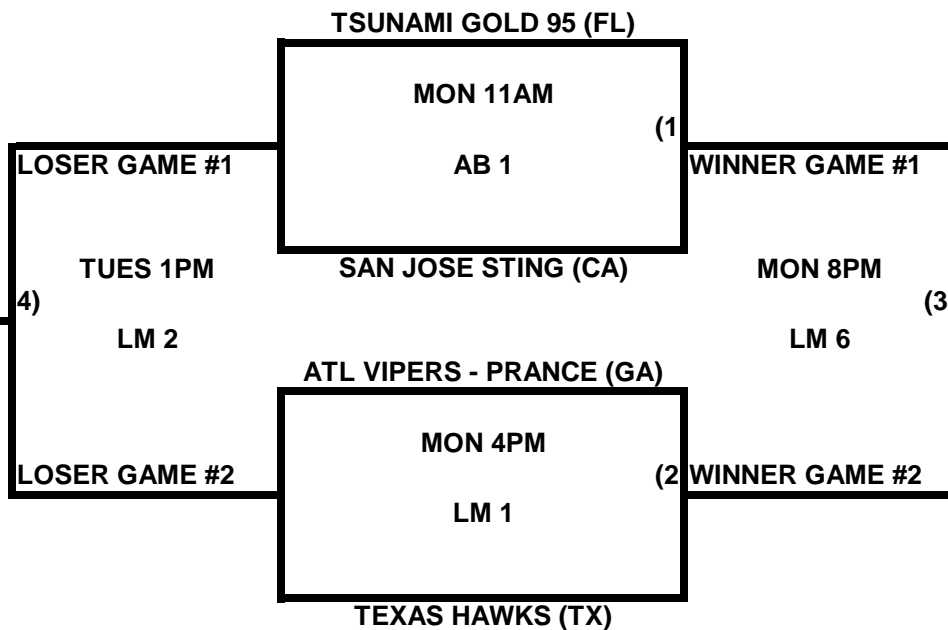

POOL K

POOL L

**2009 USA/ASA 14 AND UNDER NATIONAL CHAMPIONSHIP FINALS POOL
BRACKETS LOST MOUNTAIN AND AL BISHOP COMPLEX**

POOL M

POOL N

2009 USA/ASA 14 AND UNDER NATIONAL CHAMPIONSHIP FINALS POOL BRACKETS LOST MOUNTAIN AND AL BISHOP COMPLEX

POOL O

POOL P

2009 USA/ASA 14 AND UNDER NATIONAL CHAMPIONSHIP FINALS POOL BRACKETS LOST MOUNTAIN AND AL BISHOP COMPLEX

POOL Q

POOL R

2009 USA/ASA 14 AND UNDER NATIONAL CHAMPIONSHIP FINALS POOL BRACKETS LOST MOUNTAIN AND AL BISHOP COMPLEX