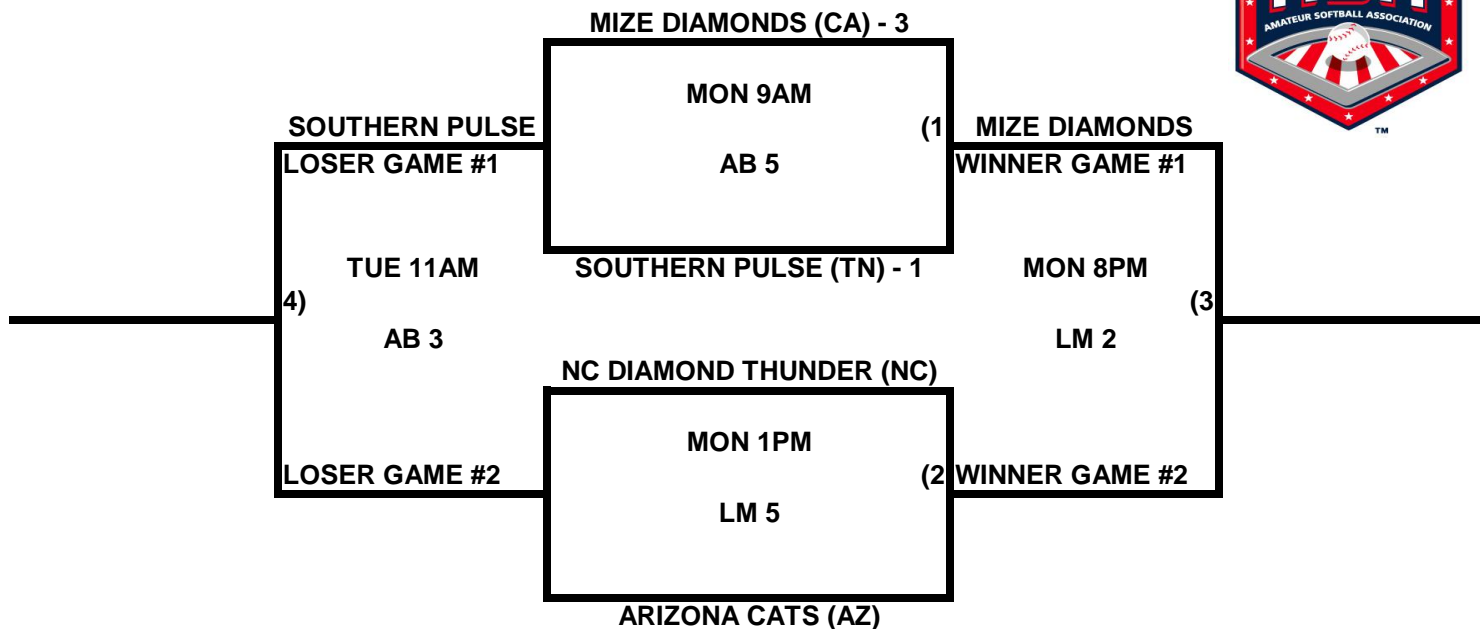

POOL C

POOL D

2009 USA/ASA 14 AND UNDER NATIONAL CHAMPIONSHIP FINALS POOL BRACKETS LOST MOUNTAIN AND AL BISHOP COMPLEX

POOL E

POOL F

2009 USA/ASA 14 AND UNDER NATIONAL CHAMPIONSHIP FINALS POOL BRACKETS LOST MOUNTAIN AND AL BISHOP COMPLEX

POOL G

POOL H

2009 USA/ASA 14 AND UNDER NATIONAL CHAMPIONSHIP FINALS POOL BRACKETS LOST MOUNTAIN AND AL BISHOP COMPLEX

POOL I

POOL J

2009 USA/ASA 14 AND UNDER NATIONAL CHAMPIONSHIP FINALS POOL BRACKETS LOST MOUNTAIN AND AL BISHOP COMPLEX

POOL K

POOL L

**2009 USA/ASA 14 AND UNDER NATIONAL CHAMPIONSHIP FINALS POOL
BRACKETS LOST MOUNTAIN AND AL BISHOP COMPLEX**

POOL M

POOL N

2009 USA/ASA 14 AND UNDER NATIONAL CHAMPIONSHIP FINALS POOL BRACKETS LOST MOUNTAIN AND AL BISHOP COMPLEX