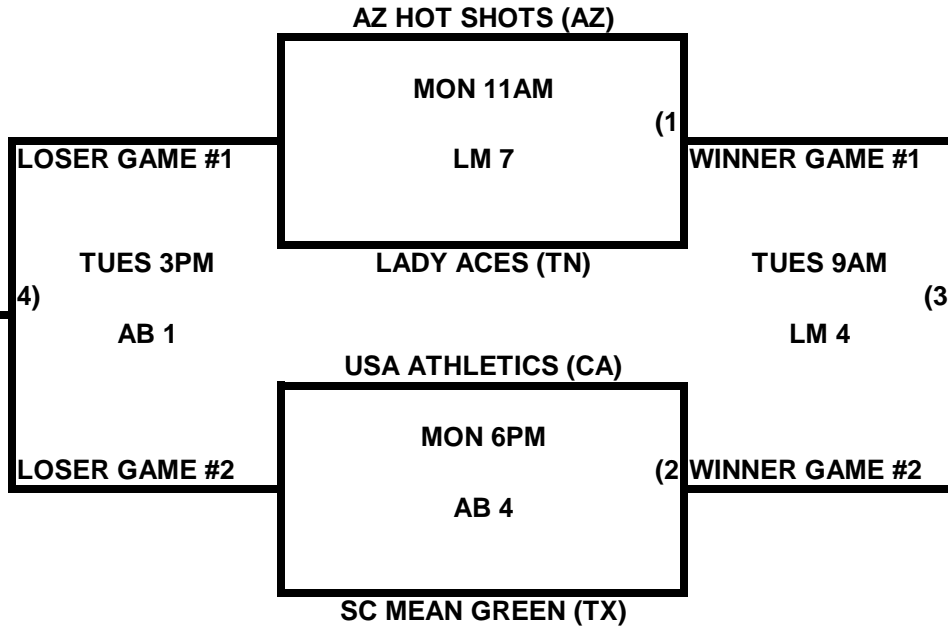

POOL S

POOL T

**2009 USA/ASA 14 AND UNDER NATIONAL CHAMPIONSHIP FINALS POOL
BRACKETS LOST MOUNTAIN AND AL BISHOP COMPLEX**

POOL U

POOL V

**2009 USA/ASA 14 AND UNDER NATIONAL CHAMPIONSHIP FINALS POOL
BRACKETS LOST MOUNTAIN AND AL BISHOP COMPLEX**

POOL W

POOL X

2009 USA/ASA 14 AND UNDER NATIONAL CHAMPIONSHIP FINALS POOL BRACKETS LOST MOUNTAIN AND AL BISHOP COMPLEX

POOL Y

POOL Z

2009 USA/ASA 14 AND UNDER NATIONAL CHAMPIONSHIP FINALS POOL BRACKETS LOST MOUNTAIN AND AL BISHOP COMPLEX

POOL AA

POOL BB

**2009 USA/ASA 14 AND UNDER NATIONAL CHAMPIONSHIP FINALS POOL
BRACKETS LOST MOUNTAIN AND AL BISHOP COMPLEX**

POOL CC

POOL DD

2009 USA/ASA 14 AND UNDER NATIONAL CHAMPIONSHIP FINALS POOL
BRACKETS LOST MOUNTAIN AND AL BISHOP COMPLEX