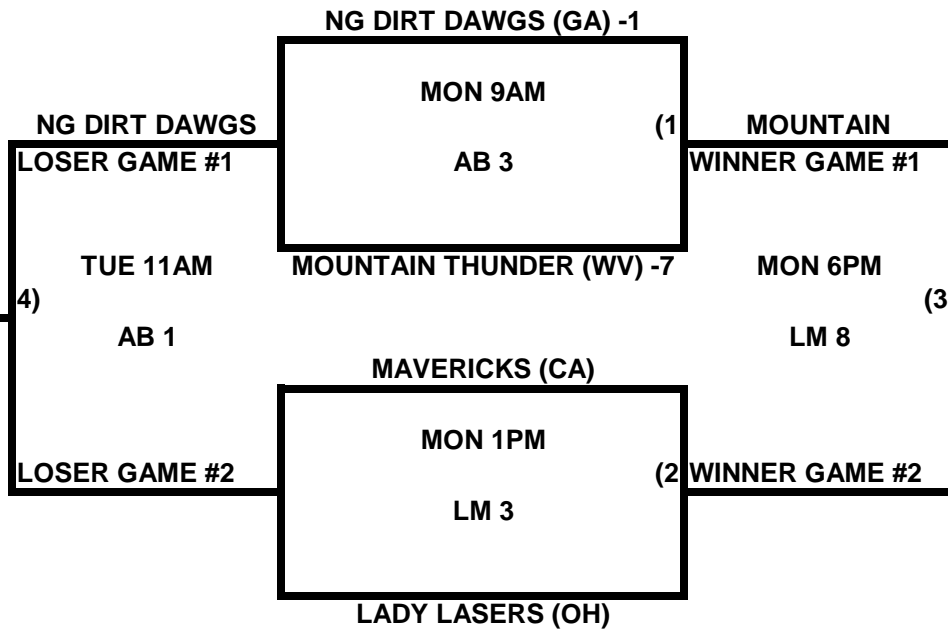

**2009 USA/ASA 14 AND UNDER NATIONAL CHAMPIONSHIP FINALS POOL
BRACKETS LOST MOUNTAIN AND AL BISHOP COMPLEX**

POOL C