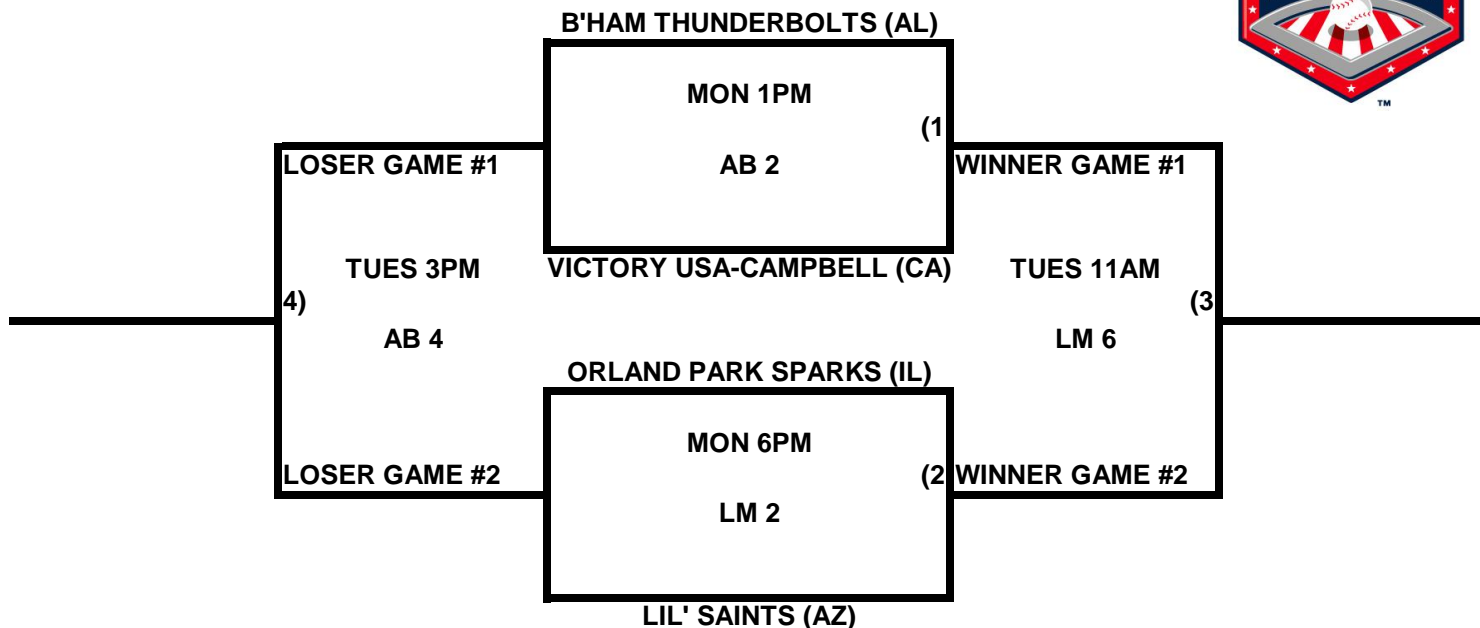

POOL S

POOL T

**2009 USA/ASA 14 AND UNDER NATIONAL CHAMPIONSHIP FINALS POOL
BRACKETS LOST MOUNTAIN AND AL BISHOP COMPLEX**

POOL U

POOL V

**2009 USA/ASA 14 AND UNDER NATIONAL CHAMPIONSHIP FINALS POOL
BRACKETS LOST MOUNTAIN AND AL BISHOP COMPLEX**

POOL W

POOL X

2009 USA/ASA 14 AND UNDER NATIONAL CHAMPIONSHIP FINALS POOL BRACKETS LOST MOUNTAIN AND AL BISHOP COMPLEX

POOL Y

POOL Z

2009 USA/ASA 14 AND UNDER NATIONAL CHAMPIONSHIP FINALS POOL BRACKETS LOST MOUNTAIN AND AL BISHOP COMPLEX

POOL AA

POOL BB

**2009 USA/ASA 14 AND UNDER NATIONAL CHAMPIONSHIP FINALS POOL
BRACKETS LOST MOUNTAIN AND AL BISHOP COMPLEX**

POOL CC

POOL DD

2009 USA/ASA 14 AND UNDER NATIONAL CHAMPIONSHIP FINALS POOL
BRACKETS LOST MOUNTAIN AND AL BISHOP COMPLEX