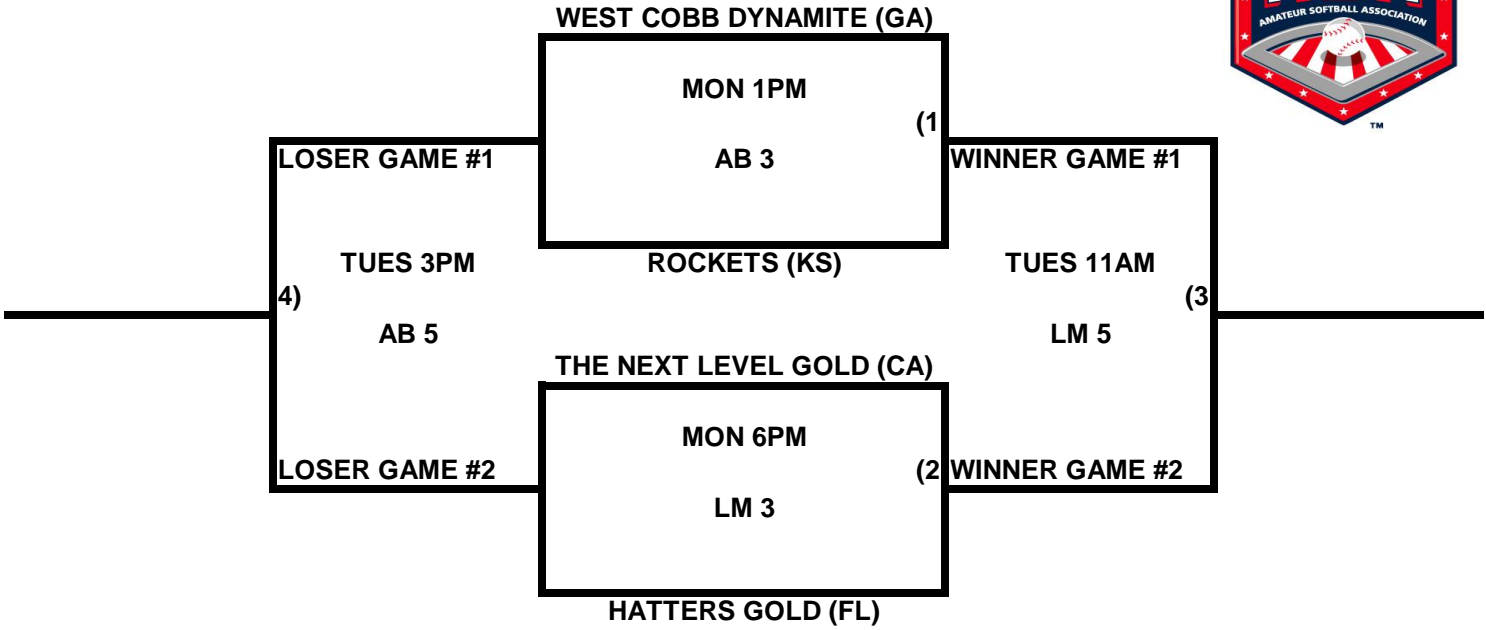

POOL AA

POOL BB

**2009 USA/ASA 14 AND UNDER NATIONAL CHAMPIONSHIP FINALS POOL
BRACKETS LOST MOUNTAIN AND AL BISHOP COMPLEX**

POOL CC

POOL DD

2009 USA/ASA 14 AND UNDER NATIONAL CHAMPIONSHIP FINALS POOL
BRACKETS LOST MOUNTAIN AND AL BISHOP COMPLEX

POOL EE

POOL FF

2009 USA/ASA 14 AND UNDER NATIONAL CHAMPIONSHIP FINALS POOL BRACKETS LOST MOUNTAIN AND AL BISHOP COMPLEX

POOL DD

- TEAM 1** CORONA ANGELS-SMITH (CA)
- TEAM 2** GEORGIA STING (GA)
- TEAM 3** SOUTHERN FORCE (IL)