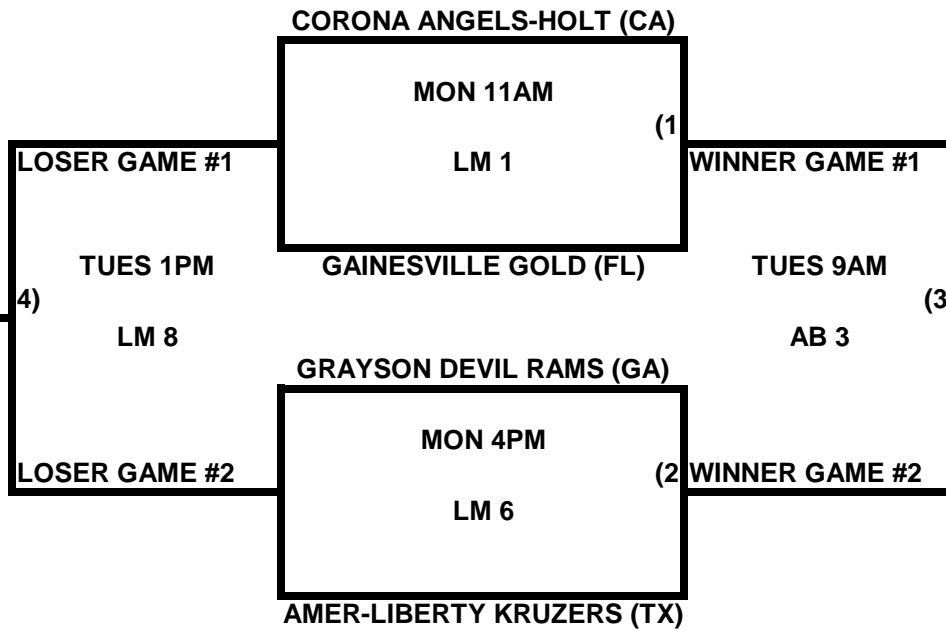

POOL K

POOL L

**2009 USA/ASA 14 AND UNDER NATIONAL CHAMPIONSHIP FINALS POOL
BRACKETS LOST MOUNTAIN AND AL BISHOP COMPLEX**

POOL M

POOL N

2009 USA/ASA 14 AND UNDER NATIONAL CHAMPIONSHIP FINALS POOL BRACKETS LOST MOUNTAIN AND AL BISHOP COMPLEX

POOL O

POOL P

2009 USA/ASA 14 AND UNDER NATIONAL CHAMPIONSHIP FINALS POOL BRACKETS LOST MOUNTAIN AND AL BISHOP COMPLEX

POOL Q

POOL R

2009 USA/ASA 14 AND UNDER NATIONAL CHAMPIONSHIP FINALS POOL BRACKETS LOST MOUNTAIN AND AL BISHOP COMPLEX

POOL S

POOL T

**2009 USA/ASA 14 AND UNDER NATIONAL CHAMPIONSHIP FINALS POOL
BRACKETS LOST MOUNTAIN AND AL BISHOP COMPLEX**

POOL U

POOL V

**2009 USA/ASA 14 AND UNDER NATIONAL CHAMPIONSHIP FINALS POOL
BRACKETS LOST MOUNTAIN AND AL BISHOP COMPLEX**