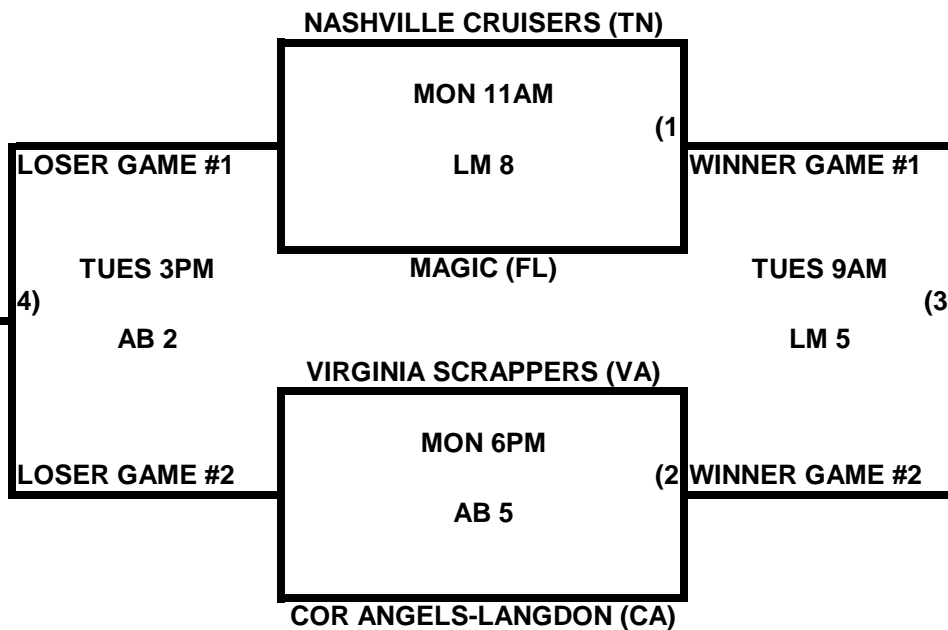

POOL S

POOL T

**2009 USA/ASA 14 AND UNDER NATIONAL CHAMPIONSHIP FINALS POOL
BRACKETS LOST MOUNTAIN AND AL BISHOP COMPLEX**

POOL U

POOL V

**2009 USA/ASA 14 AND UNDER NATIONAL CHAMPIONSHIP FINALS POOL
BRACKETS LOST MOUNTAIN AND AL BISHOP COMPLEX**

POOL W

POOL X

2009 USA/ASA 14 AND UNDER NATIONAL CHAMPIONSHIP FINALS POOL BRACKETS LOST MOUNTAIN AND AL BISHOP COMPLEX

POOL Y

POOL Z

2009 USA/ASA 14 AND UNDER NATIONAL CHAMPIONSHIP FINALS POOL BRACKETS LOST MOUNTAIN AND AL BISHOP COMPLEX

POOL AA

POOL BB

**2009 USA/ASA 14 AND UNDER NATIONAL CHAMPIONSHIP FINALS POOL
BRACKETS LOST MOUNTAIN AND AL BISHOP COMPLEX**

POOL CC

POOL DD

2009 USA/ASA 14 AND UNDER NATIONAL CHAMPIONSHIP FINALS POOL
BRACKETS LOST MOUNTAIN AND AL BISHOP COMPLEX