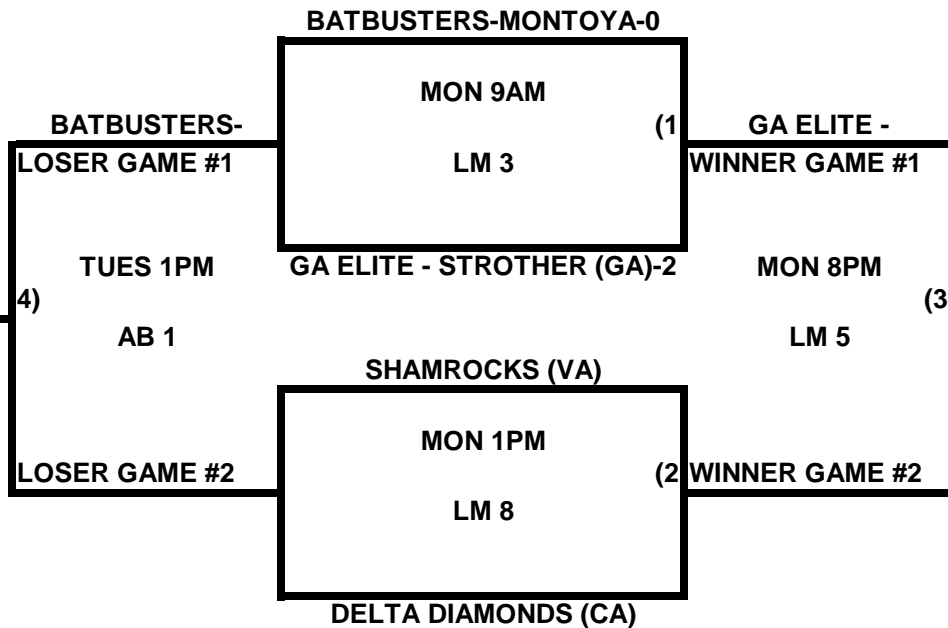

POOL C

POOL D

2009 USA/ASA 14 AND UNDER NATIONAL CHAMPIONSHIP FINALS POOL BRACKETS LOST MOUNTAIN AND AL BISHOP COMPLEX

POOL E

POOL F

2009 USA/ASA 14 AND UNDER NATIONAL CHAMPIONSHIP FINALS POOL BRACKETS LOST MOUNTAIN AND AL BISHOP COMPLEX

POOL G

POOL H

2009 USA/ASA 14 AND UNDER NATIONAL CHAMPIONSHIP FINALS POOL BRACKETS LOST MOUNTAIN AND AL BISHOP COMPLEX

POOL I

POOL J

2009 USA/ASA 14 AND UNDER NATIONAL CHAMPIONSHIP FINALS POOL BRACKETS LOST MOUNTAIN AND AL BISHOP COMPLEX

POOL K

POOL L

**2009 USA/ASA 14 AND UNDER NATIONAL CHAMPIONSHIP FINALS POOL
BRACKETS LOST MOUNTAIN AND AL BISHOP COMPLEX**

POOL M

POOL N

2009 USA/ASA 14 AND UNDER NATIONAL CHAMPIONSHIP FINALS POOL BRACKETS LOST MOUNTAIN AND AL BISHOP COMPLEX