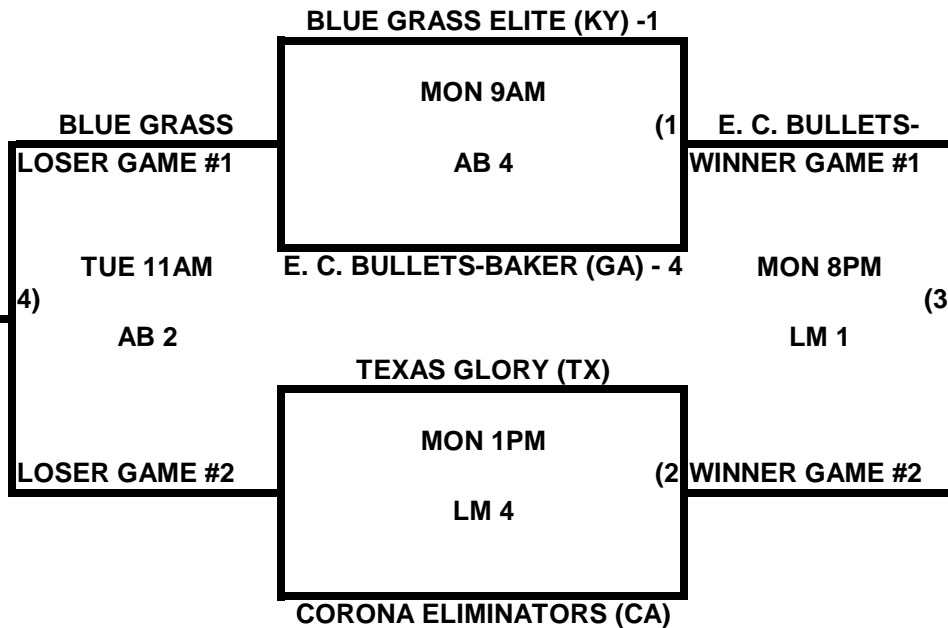

2009 USA/ASA 14 AND UNDER NATIONAL CHAMPIONSHIP FINALS POOL BRACKETS LOST MOUNTAIN AND AL BISHOP COMPLEX

POOL A

POOL B

**2009 USA/ASA 14 AND UNDER NATIONAL CHAMPIONSHIP FINALS POOL
BRACKETS LOST MOUNTAIN AND AL BISHOP COMPLEX**

POOL C

POOL D

2009 USA/ASA 14 AND UNDER NATIONAL CHAMPIONSHIP FINALS POOL BRACKETS LOST MOUNTAIN AND AL BISHOP COMPLEX

POOL E

POOL F

2009 USA/ASA 14 AND UNDER NATIONAL CHAMPIONSHIP FINALS POOL BRACKETS LOST MOUNTAIN AND AL BISHOP COMPLEX