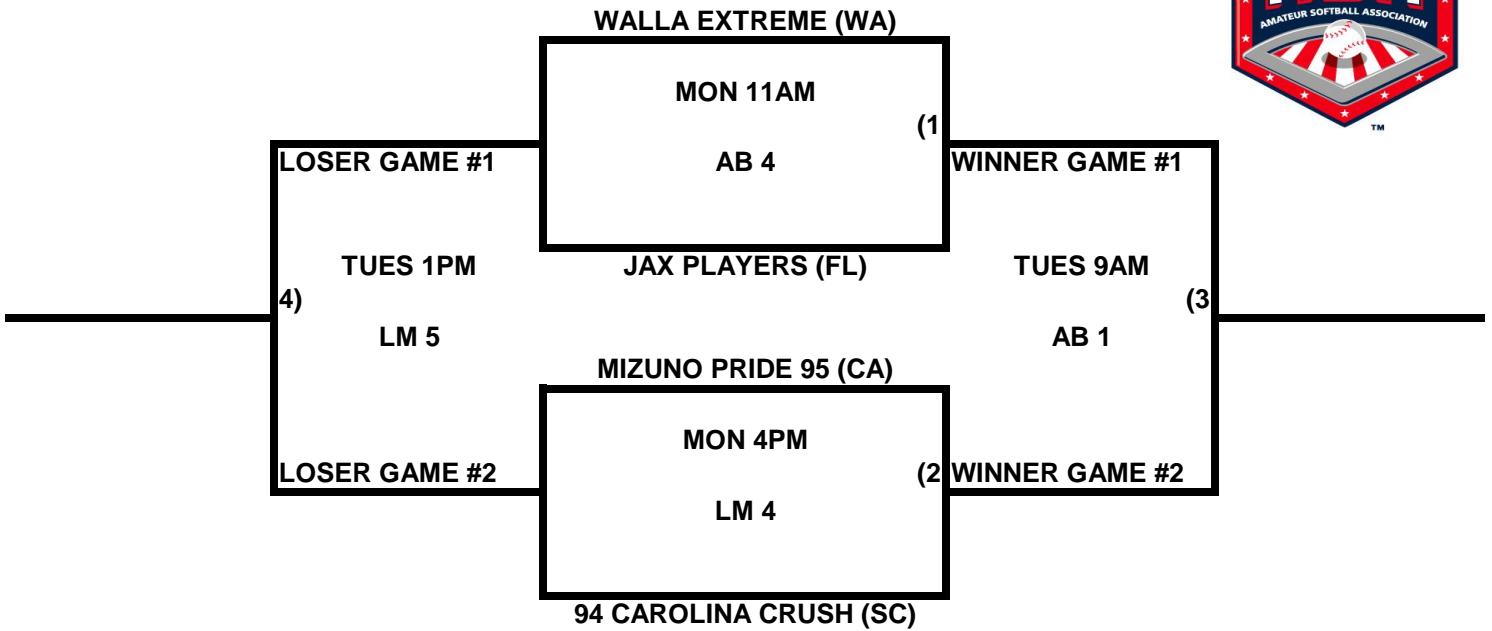

POOL K

POOL L

**2009 USA/ASA 14 AND UNDER NATIONAL CHAMPIONSHIP FINALS POOL
BRACKETS LOST MOUNTAIN AND AL BISHOP COMPLEX**

POOL M

POOL N

2009 USA/ASA 14 AND UNDER NATIONAL CHAMPIONSHIP FINALS POOL BRACKETS LOST MOUNTAIN AND AL BISHOP COMPLEX

POOL O

POOL P

2009 USA/ASA 14 AND UNDER NATIONAL CHAMPIONSHIP FINALS POOL BRACKETS LOST MOUNTAIN AND AL BISHOP COMPLEX

POOL Q

POOL R

2009 USA/ASA 14 AND UNDER NATIONAL CHAMPIONSHIP FINALS POOL BRACKETS LOST MOUNTAIN AND AL BISHOP COMPLEX

POOL S

POOL T

**2009 USA/ASA 14 AND UNDER NATIONAL CHAMPIONSHIP FINALS POOL
BRACKETS LOST MOUNTAIN AND AL BISHOP COMPLEX**

POOL U

POOL V

**2009 USA/ASA 14 AND UNDER NATIONAL CHAMPIONSHIP FINALS POOL
BRACKETS LOST MOUNTAIN AND AL BISHOP COMPLEX**