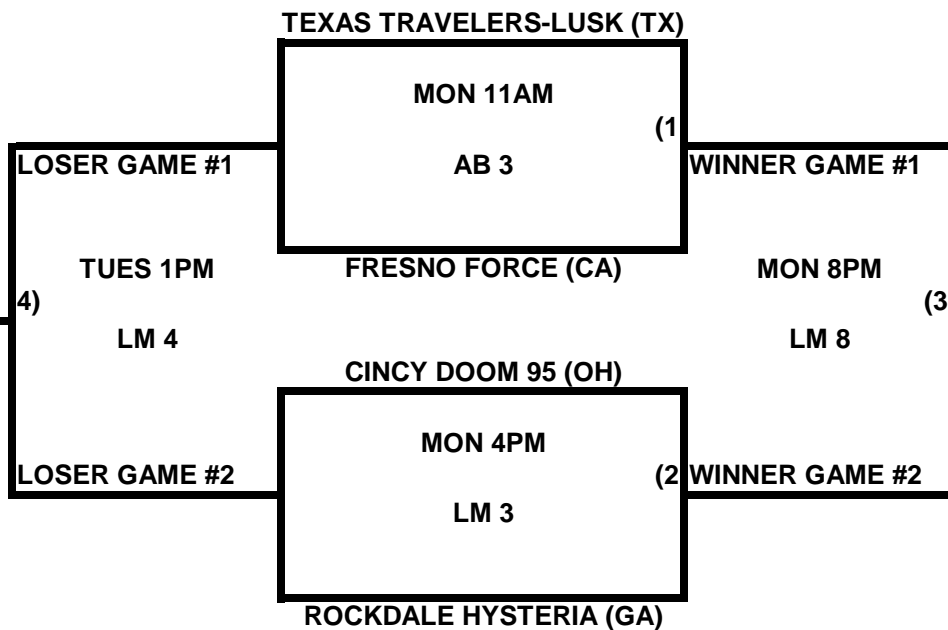

2009 USA/ASA 14 AND UNDER NATIONAL CHAMPIONSHIP FINALS POOL BRACKETS LOST MOUNTAIN AND AL BISHOP COMPLEX

POOL O

POOL P