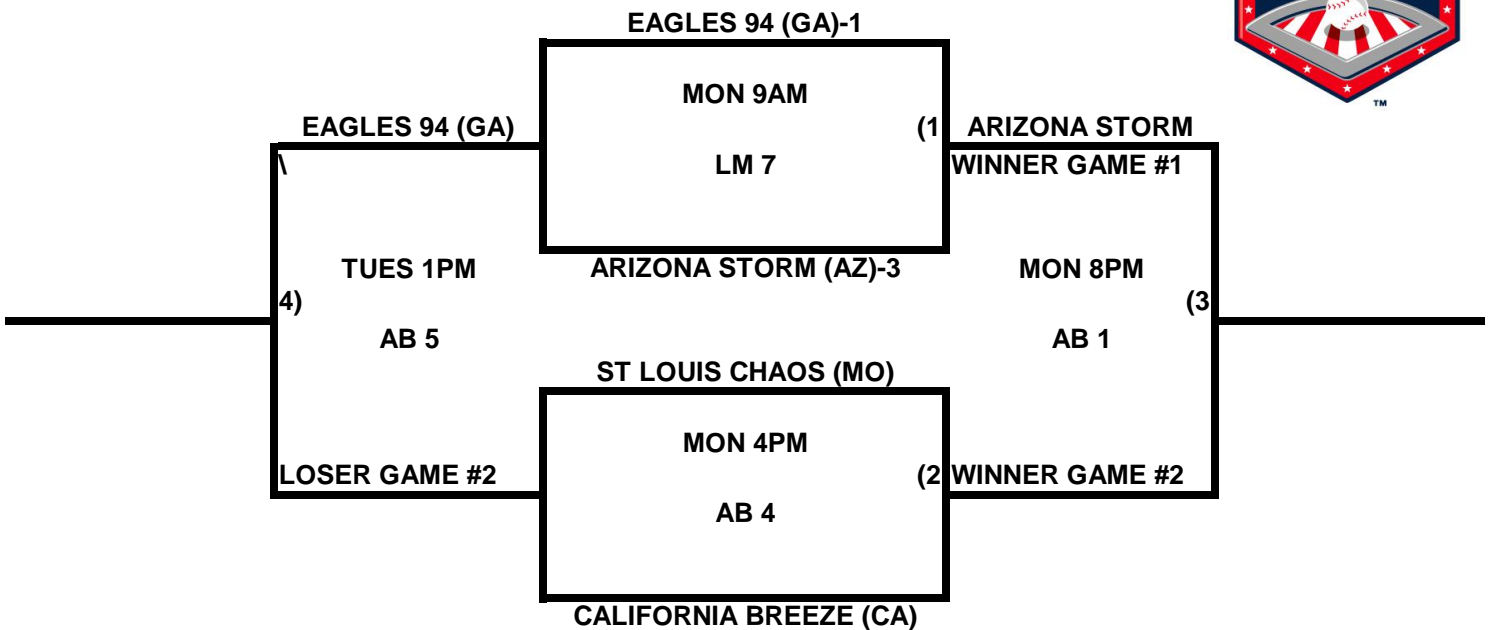

POOL G

POOL H

2009 USA/ASA 14 AND UNDER NATIONAL CHAMPIONSHIP FINALS POOL BRACKETS LOST MOUNTAIN AND AL BISHOP COMPLEX

POOL I

POOL J

2009 USA/ASA 14 AND UNDER NATIONAL CHAMPIONSHIP FINALS POOL BRACKETS LOST MOUNTAIN AND AL BISHOP COMPLEX

POOL K

POOL L

**2009 USA/ASA 14 AND UNDER NATIONAL CHAMPIONSHIP FINALS POOL
BRACKETS LOST MOUNTAIN AND AL BISHOP COMPLEX**

POOL M

POOL N

2009 USA/ASA 14 AND UNDER NATIONAL CHAMPIONSHIP FINALS POOL BRACKETS LOST MOUNTAIN AND AL BISHOP COMPLEX