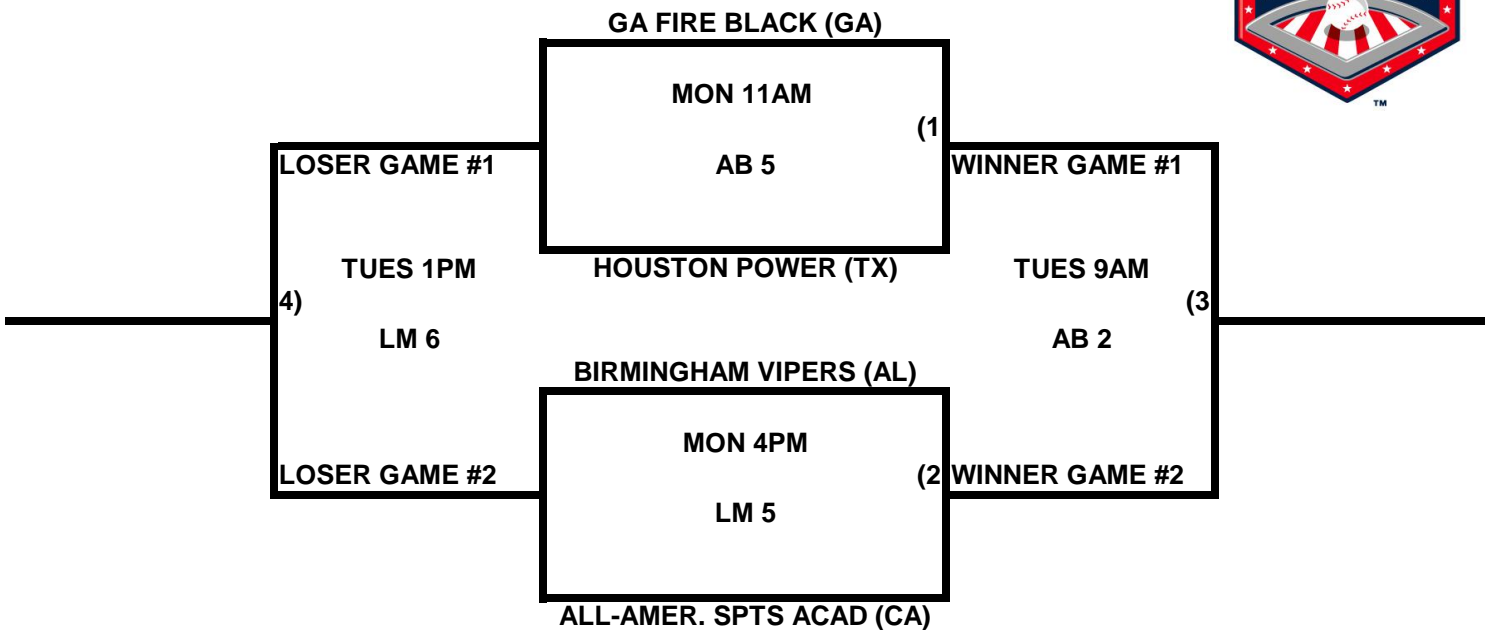

POOL K

POOL L

**2009 USA/ASA 14 AND UNDER NATIONAL CHAMPIONSHIP FINALS POOL
BRACKETS LOST MOUNTAIN AND AL BISHOP COMPLEX**

POOL M

POOL N

2009 USA/ASA 14 AND UNDER NATIONAL CHAMPIONSHIP FINALS POOL BRACKETS LOST MOUNTAIN AND AL BISHOP COMPLEX

POOL O

POOL P

2009 USA/ASA 14 AND UNDER NATIONAL CHAMPIONSHIP FINALS POOL BRACKETS LOST MOUNTAIN AND AL BISHOP COMPLEX

POOL Q

POOL R

2009 USA/ASA 14 AND UNDER NATIONAL CHAMPIONSHIP FINALS POOL BRACKETS LOST MOUNTAIN AND AL BISHOP COMPLEX

POOL S

POOL T

**2009 USA/ASA 14 AND UNDER NATIONAL CHAMPIONSHIP FINALS POOL
BRACKETS LOST MOUNTAIN AND AL BISHOP COMPLEX**

POOL U

POOL V

**2009 USA/ASA 14 AND UNDER NATIONAL CHAMPIONSHIP FINALS POOL
BRACKETS LOST MOUNTAIN AND AL BISHOP COMPLEX**