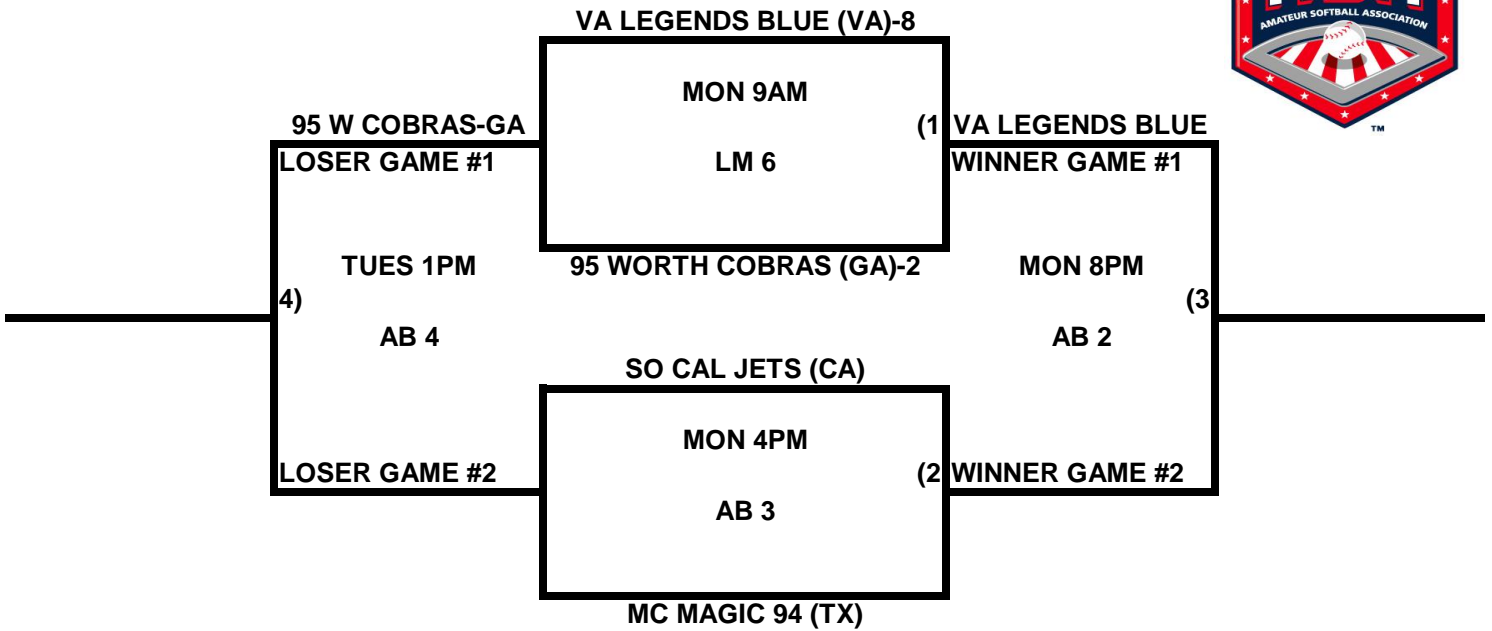

POOL G

POOL H

2009 USA/ASA 14 AND UNDER NATIONAL CHAMPIONSHIP FINALS POOL BRACKETS LOST MOUNTAIN AND AL BISHOP COMPLEX

POOL I

POOL J

2009 USA/ASA 14 AND UNDER NATIONAL CHAMPIONSHIP FINALS POOL BRACKETS LOST MOUNTAIN AND AL BISHOP COMPLEX

POOL K

POOL L

**2009 USA/ASA 14 AND UNDER NATIONAL CHAMPIONSHIP FINALS POOL
BRACKETS LOST MOUNTAIN AND AL BISHOP COMPLEX**

POOL M

POOL N

2009 USA/ASA 14 AND UNDER NATIONAL CHAMPIONSHIP FINALS POOL BRACKETS LOST MOUNTAIN AND AL BISHOP COMPLEX