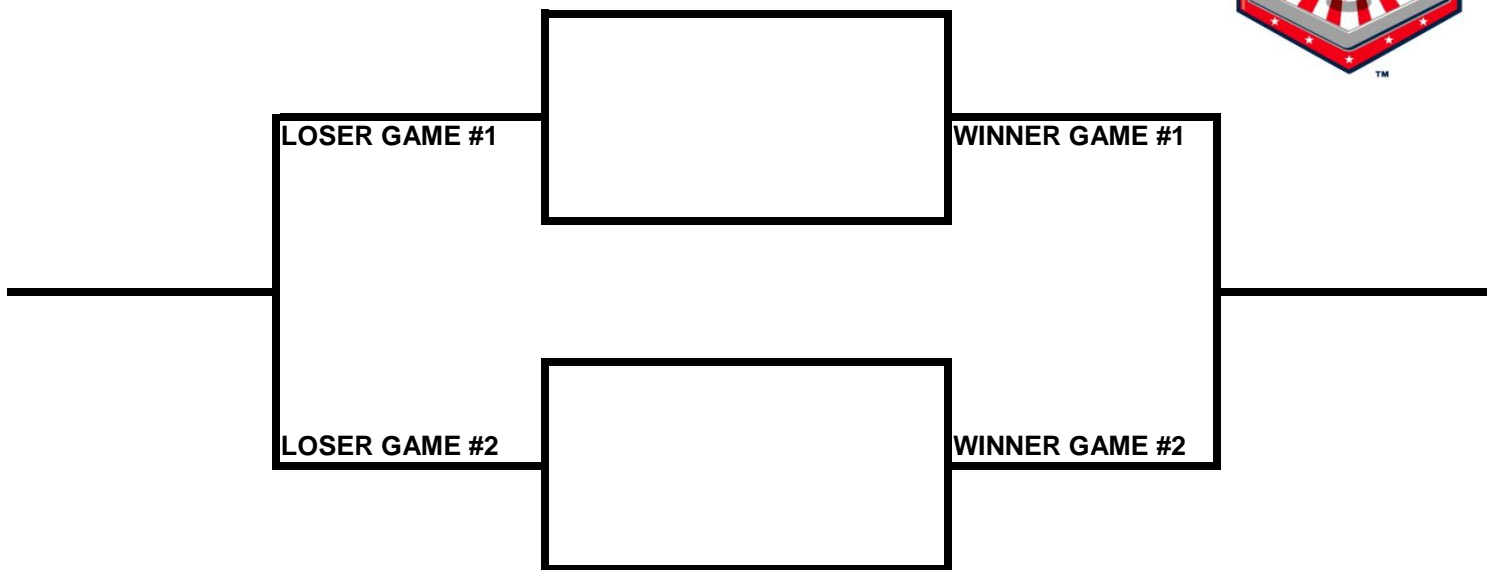

2009 USA/ASA 14 AND UNDER NATIONAL CHAMPIONSHIP FINALS POOL BRACKETS LOST MOUNTAIN AND AL BISHOP COMPLEX

POOL EE

POOL FF