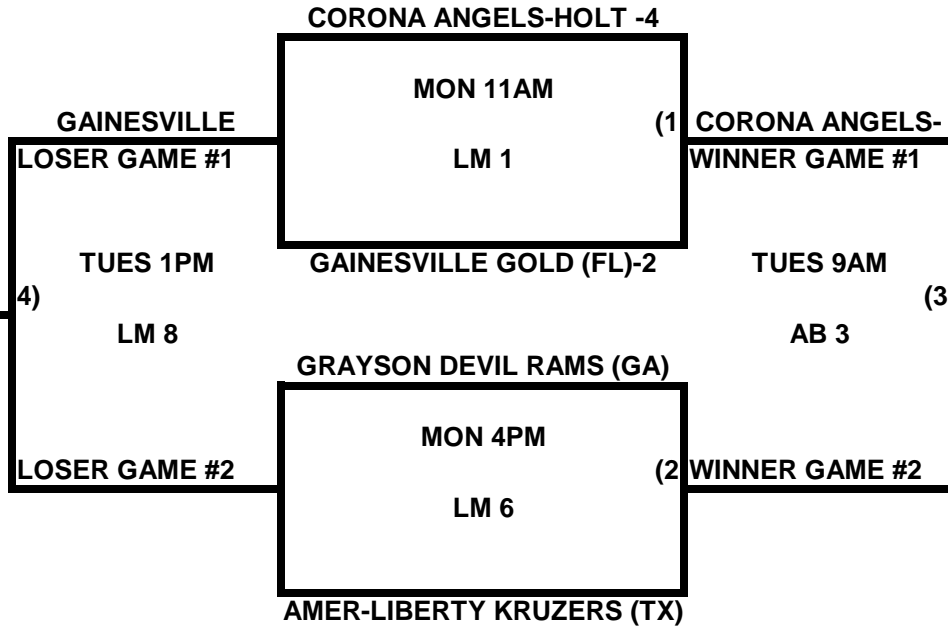

POOL O

POOL P

**2009 USA/ASA 14 AND UNDER NATIONAL CHAMPIONSHIP FINALS POOL
BRACKETS LOST MOUNTAIN AND AL BISHOP COMPLEX**

POOL Q

POOL R

**2009 USA/ASA 14 AND UNDER NATIONAL CHAMPIONSHIP FINALS POOL
BRACKETS LOST MOUNTAIN AND AL BISHOP COMPLEX**

POOL S

POOL T

2009 USA/ASA 14 AND UNDER NATIONAL CHAMPIONSHIP FINALS POOL BRACKETS LOST MOUNTAIN AND AL BISHOP COMPLEX

POOL U

POOL V

**2009 USA/ASA 14 AND UNDER NATIONAL CHAMPIONSHIP FINALS POOL
BRACKETS LOST MOUNTAIN AND AL BISHOP COMPLEX**