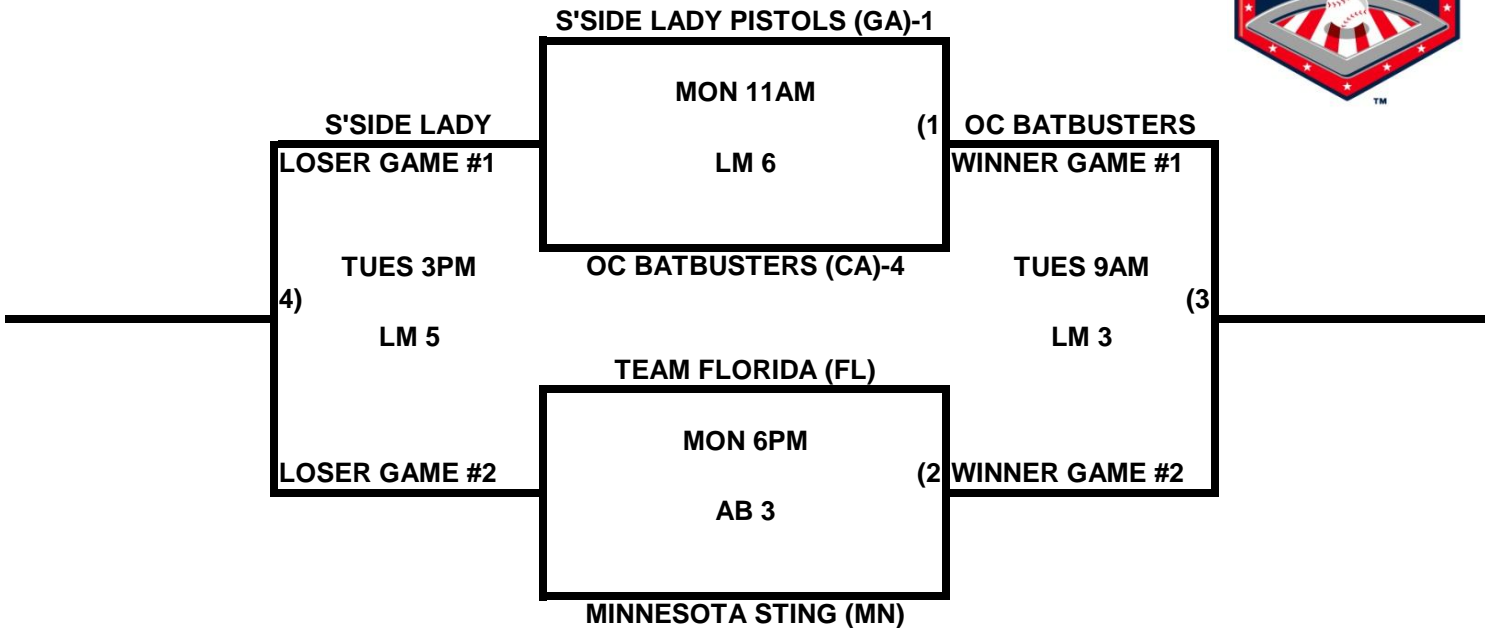

**2009 USA/ASA 14 AND UNDER NATIONAL CHAMPIONSHIP FINALS POOL
BRACKETS LOST MOUNTAIN AND AL BISHOP COMPLEX**

POOL W

POOL X