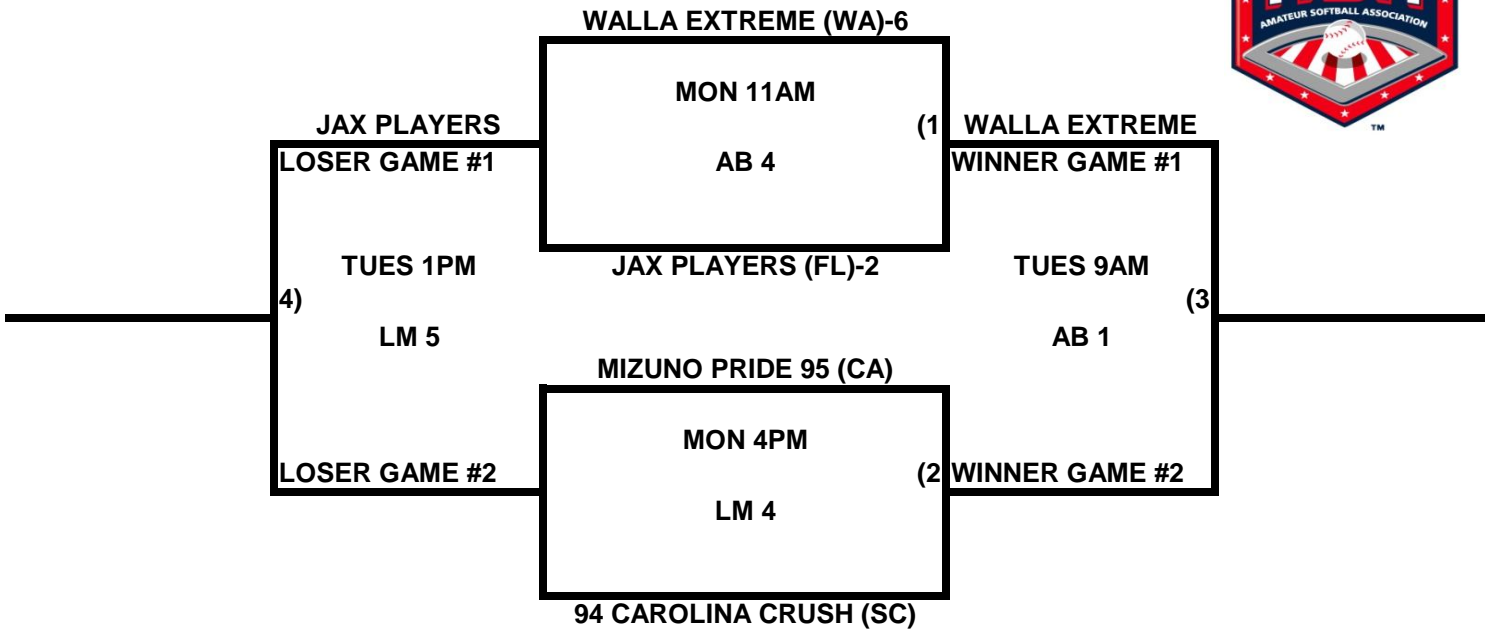

POOL O

POOL P

**2009 USA/ASA 14 AND UNDER NATIONAL CHAMPIONSHIP FINALS POOL
BRACKETS LOST MOUNTAIN AND AL BISHOP COMPLEX**

POOL Q

POOL R

**2009 USA/ASA 14 AND UNDER NATIONAL CHAMPIONSHIP FINALS POOL
BRACKETS LOST MOUNTAIN AND AL BISHOP COMPLEX**