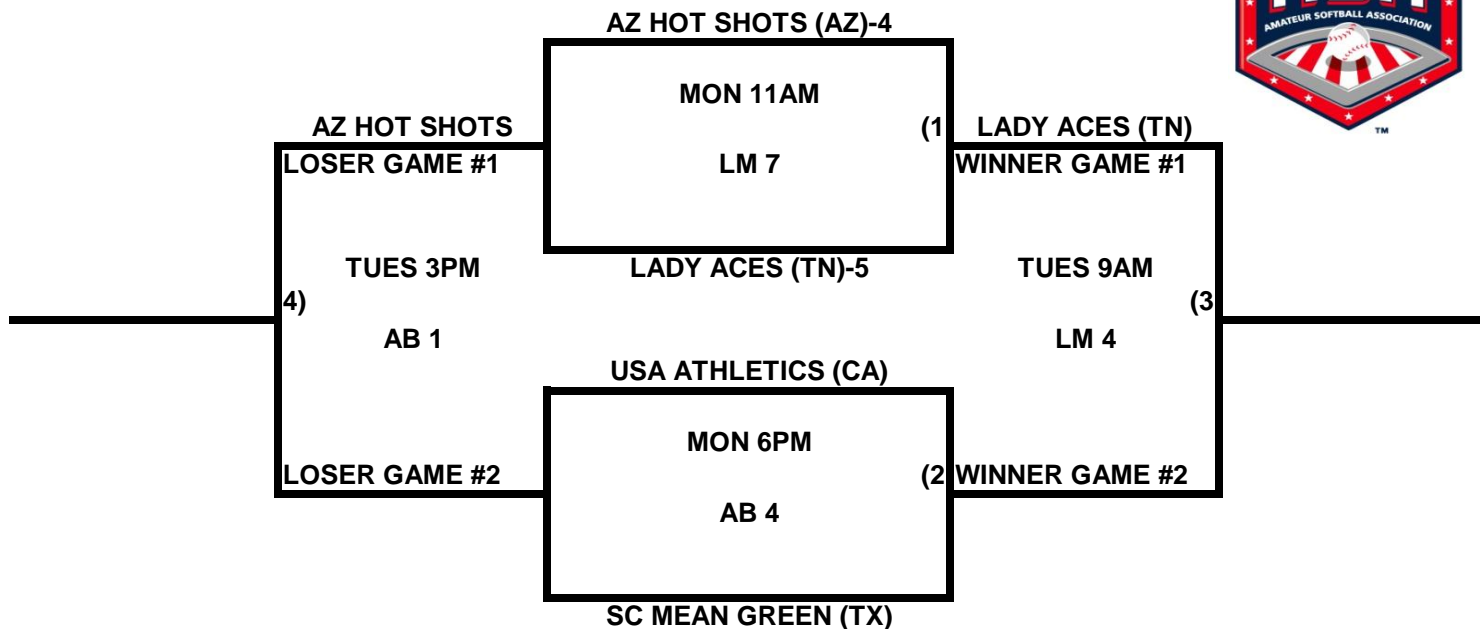

POOL S

POOL T

2009 USA/ASA 14 AND UNDER NATIONAL CHAMPIONSHIP FINALS POOL BRACKETS LOST MOUNTAIN AND AL BISHOP COMPLEX

POOL U

POOL V

**2009 USA/ASA 14 AND UNDER NATIONAL CHAMPIONSHIP FINALS POOL
BRACKETS LOST MOUNTAIN AND AL BISHOP COMPLEX**

POOL W

POOL X

2009 USA/ASA 14 AND UNDER NATIONAL CHAMPIONSHIP FINALS POOL BRACKETS LOST MOUNTAIN AND AL BISHOP COMPLEX

POOL Y

POOL Z

**2009 USA/ASA 14 AND UNDER NATIONAL CHAMPIONSHIP FINALS POOL
BRACKETS LOST MOUNTAIN AND AL BISHOP COMPLEX**

POOL AA

POOL BB

**2009 USA/ASA 14 AND UNDER NATIONAL CHAMPIONSHIP FINALS POOL
BRACKETS LOST MOUNTAIN AND AL BISHOP COMPLEX**

POOL CC

POOL DD

2009 USA/ASA 14 AND UNDER NATIONAL CHAMPIONSHIP FINALS POOL BRACKETS LOST MOUNTAIN AND AL BISHOP COMPLEX