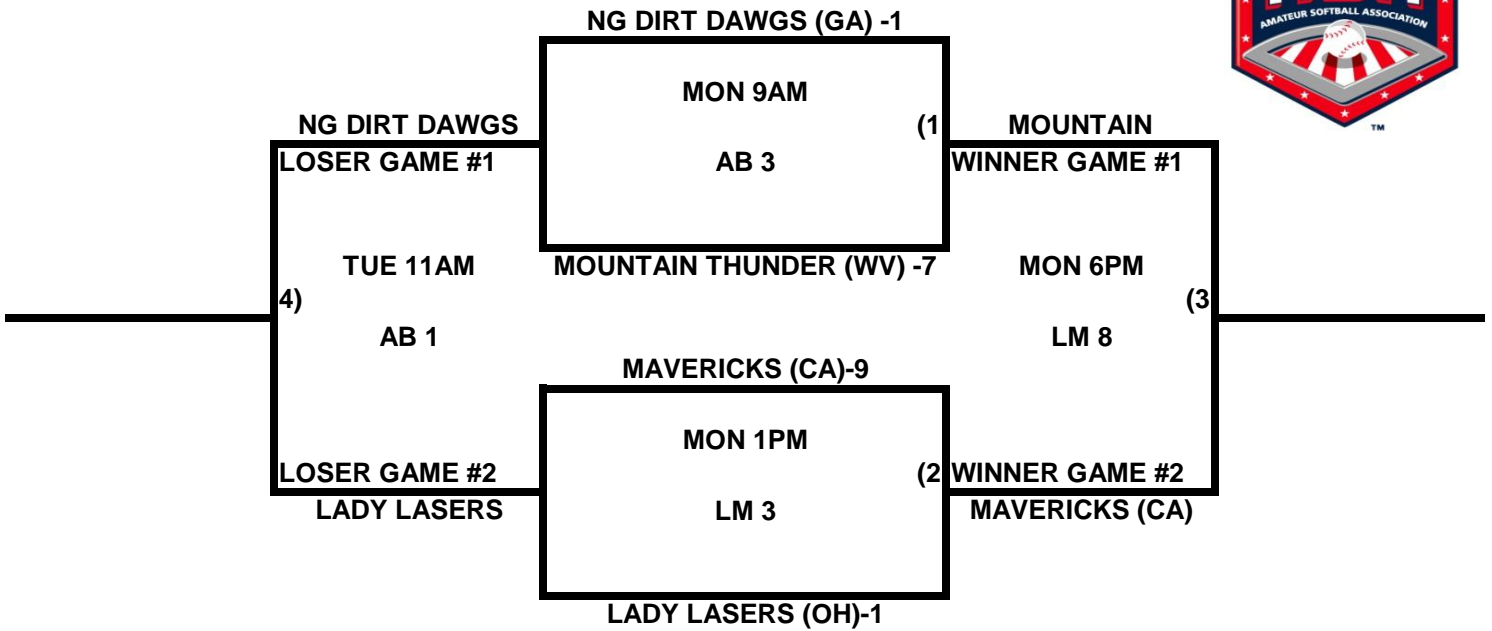

**2009 USA/ASA 14 AND UNDER NATIONAL CHAMPIONSHIP FINALS POOL
BRACKETS LOST MOUNTAIN AND AL BISHOP COMPLEX**

POOL A

POOL B

**2009 USA/ASA 14 AND UNDER NATIONAL CHAMPIONSHIP FINALS POOL
BRACKETS LOST MOUNTAIN AND AL BISHOP COMPLEX**

POOL C

POOL D

**2009 USA/ASA 14 AND UNDER NATIONAL CHAMPIONSHIP FINALS POOL
BRACKETS LOST MOUNTAIN AND AL BISHOP COMPLEX**

POOL E

POOL F

**2009 USA/ASA 14 AND UNDER NATIONAL CHAMPIONSHIP FINALS POOL
BRACKETS LOST MOUNTAIN AND AL BISHOP COMPLEX**