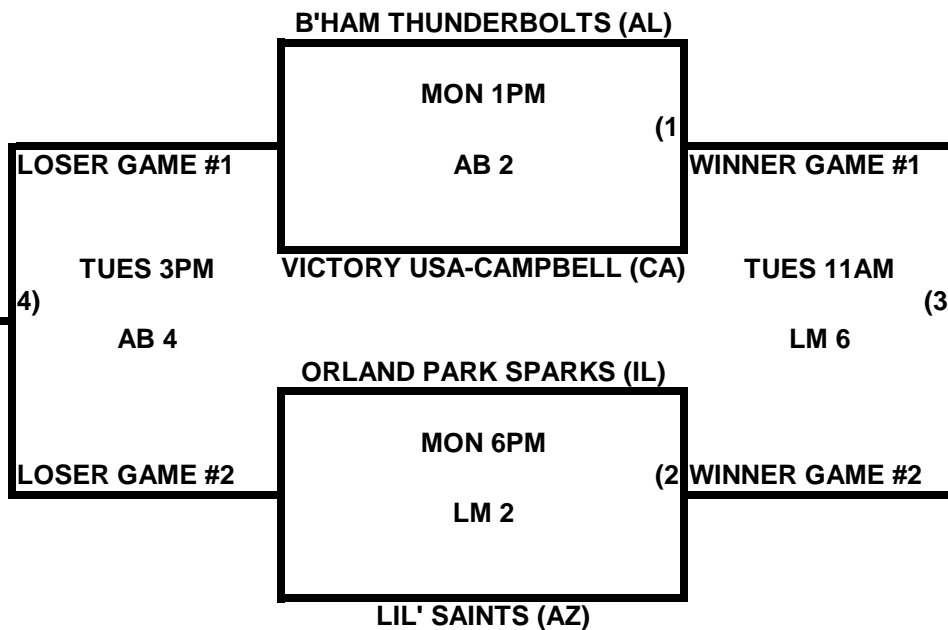

POOL W

POOL X

2009 USA/ASA 14 AND UNDER NATIONAL CHAMPIONSHIP FINALS POOL BRACKETS LOST MOUNTAIN AND AL BISHOP COMPLEX

POOL Y

POOL Z

**2009 USA/ASA 14 AND UNDER NATIONAL CHAMPIONSHIP FINALS POOL
BRACKETS LOST MOUNTAIN AND AL BISHOP COMPLEX**

POOL AA

POOL BB

**2009 USA/ASA 14 AND UNDER NATIONAL CHAMPIONSHIP FINALS POOL
BRACKETS LOST MOUNTAIN AND AL BISHOP COMPLEX**

POOL CC

POOL DD

2009 USA/ASA 14 AND UNDER NATIONAL CHAMPIONSHIP FINALS POOL BRACKETS LOST MOUNTAIN AND AL BISHOP COMPLEX