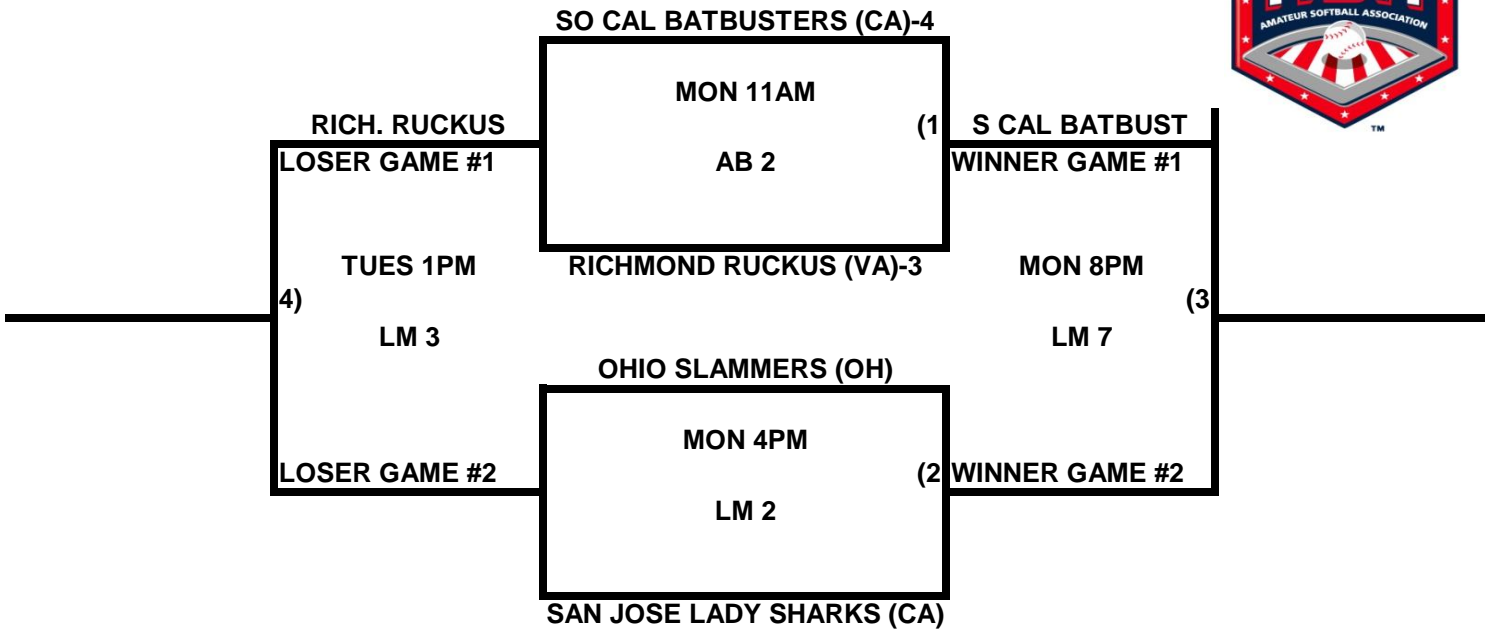

POOL K

POOL L

2009 USA/ASA 14 AND UNDER NATIONAL CHAMPIONSHIP FINALS POOL BRACKETS LOST MOUNTAIN AND AL BISHOP COMPLEX

POOL M

POOL N

2009 USA/ASA 14 AND UNDER NATIONAL CHAMPIONSHIP FINALS POOL BRACKETS LOST MOUNTAIN AND AL BISHOP COMPLEX

POOL O

POOL P

**2009 USA/ASA 14 AND UNDER NATIONAL CHAMPIONSHIP FINALS POOL
BRACKETS LOST MOUNTAIN AND AL BISHOP COMPLEX**

POOL Q

POOL R

**2009 USA/ASA 14 AND UNDER NATIONAL CHAMPIONSHIP FINALS POOL
BRACKETS LOST MOUNTAIN AND AL BISHOP COMPLEX**