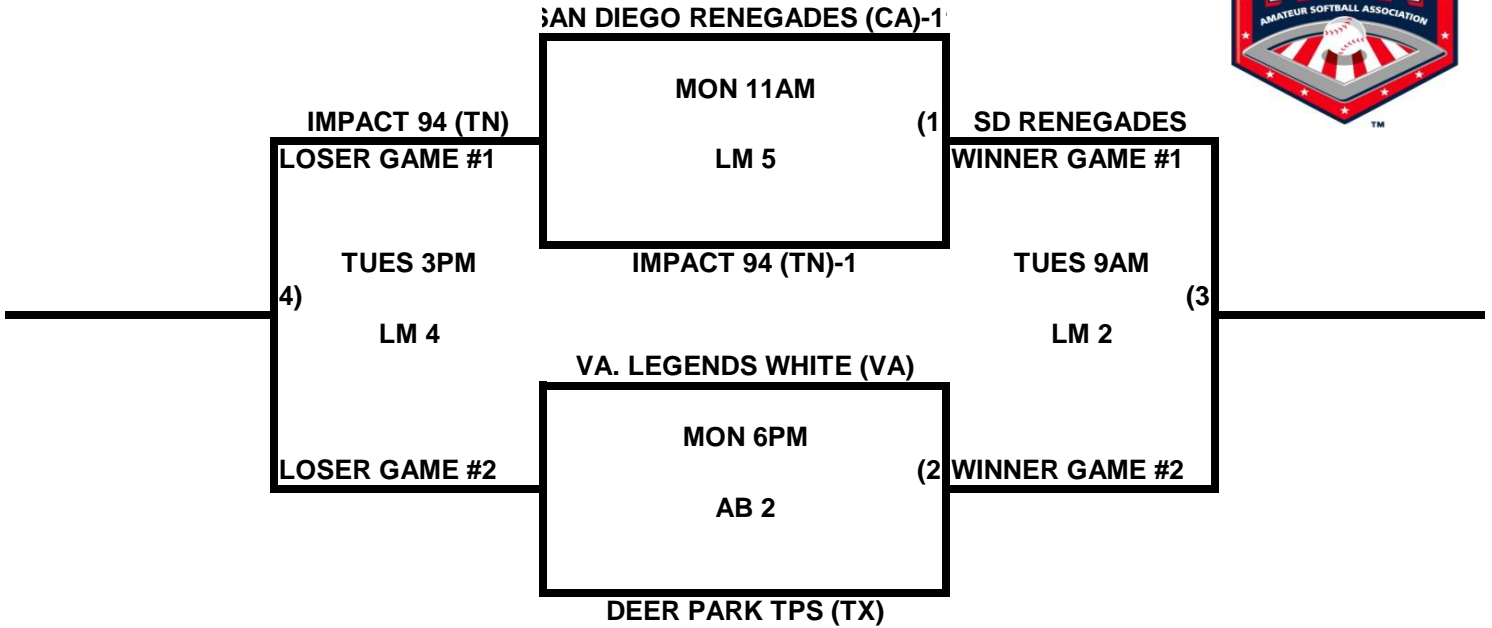

POOL S

POOL T

2009 USA/ASA 14 AND UNDER NATIONAL CHAMPIONSHIP FINALS POOL BRACKETS LOST MOUNTAIN AND AL BISHOP COMPLEX

POOL U

POOL V

**2009 USA/ASA 14 AND UNDER NATIONAL CHAMPIONSHIP FINALS POOL
BRACKETS LOST MOUNTAIN AND AL BISHOP COMPLEX**

POOL W

POOL X

2009 USA/ASA 14 AND UNDER NATIONAL CHAMPIONSHIP FINALS POOL BRACKETS LOST MOUNTAIN AND AL BISHOP COMPLEX

POOL Y

POOL Z

**2009 USA/ASA 14 AND UNDER NATIONAL CHAMPIONSHIP FINALS POOL
BRACKETS LOST MOUNTAIN AND AL BISHOP COMPLEX**