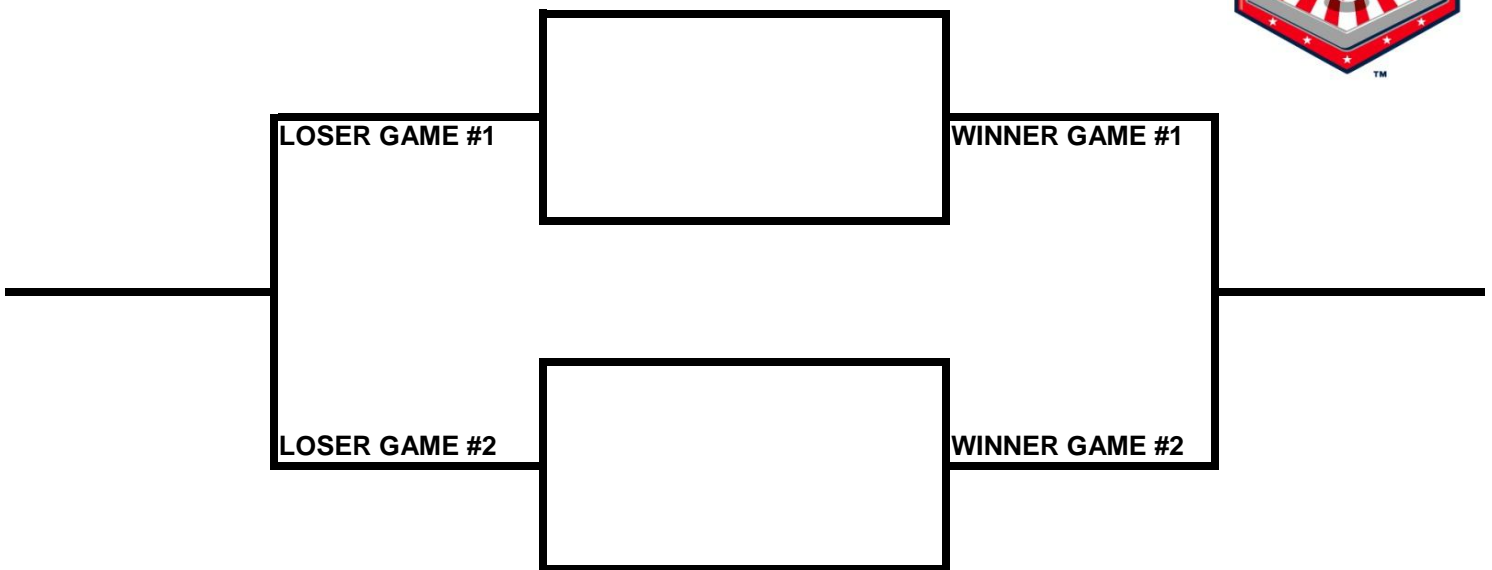

POOL AA

POOL BB

**2009 USA/ASA 14 AND UNDER NATIONAL CHAMPIONSHIP FINALS POOL
BRACKETS LOST MOUNTAIN AND AL BISHOP COMPLEX**

POOL CC

POOL DD

2009 USA/ASA 14 AND UNDER NATIONAL CHAMPIONSHIP FINALS POOL BRACKETS LOST MOUNTAIN AND AL BISHOP COMPLEX