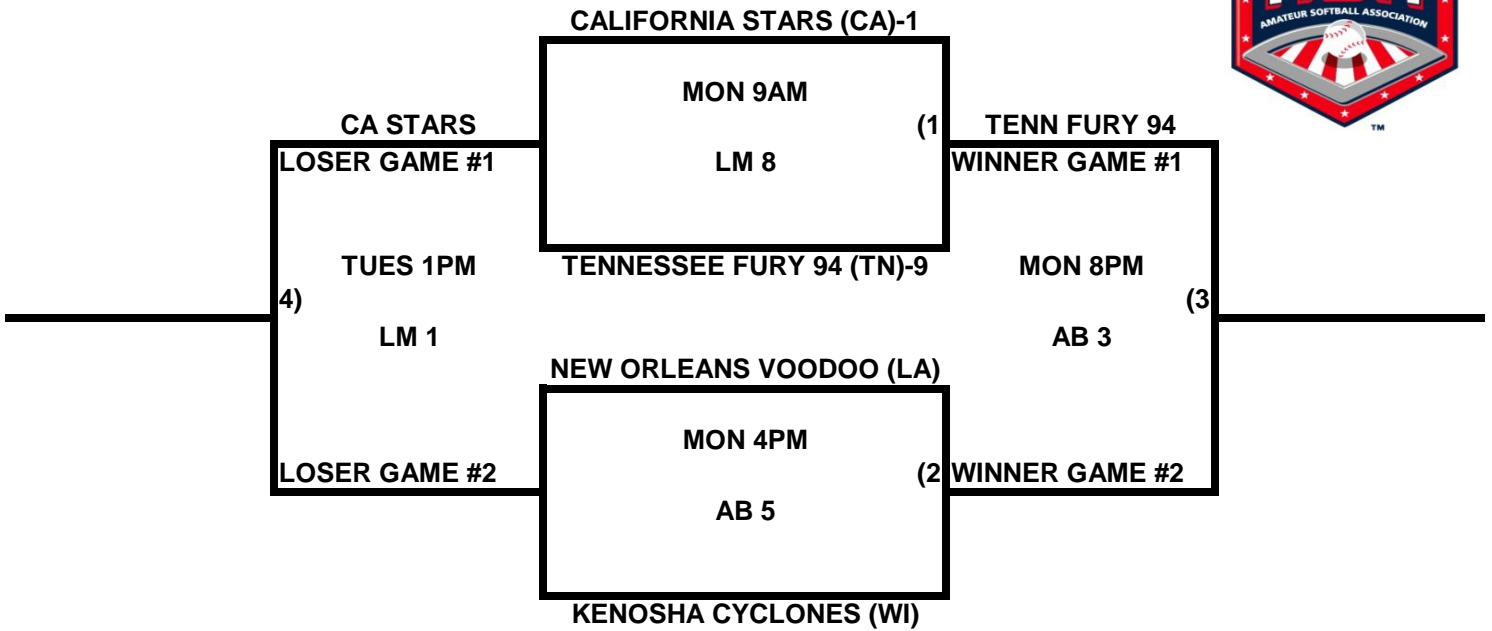

POOL K

POOL L

2009 USA/ASA 14 AND UNDER NATIONAL CHAMPIONSHIP FINALS POOL BRACKETS LOST MOUNTAIN AND AL BISHOP COMPLEX

POOL M

POOL N

2009 USA/ASA 14 AND UNDER NATIONAL CHAMPIONSHIP FINALS POOL BRACKETS LOST MOUNTAIN AND AL BISHOP COMPLEX

POOL O

POOL P

**2009 USA/ASA 14 AND UNDER NATIONAL CHAMPIONSHIP FINALS POOL
BRACKETS LOST MOUNTAIN AND AL BISHOP COMPLEX**

POOL Q

POOL R

**2009 USA/ASA 14 AND UNDER NATIONAL CHAMPIONSHIP FINALS POOL
BRACKETS LOST MOUNTAIN AND AL BISHOP COMPLEX**