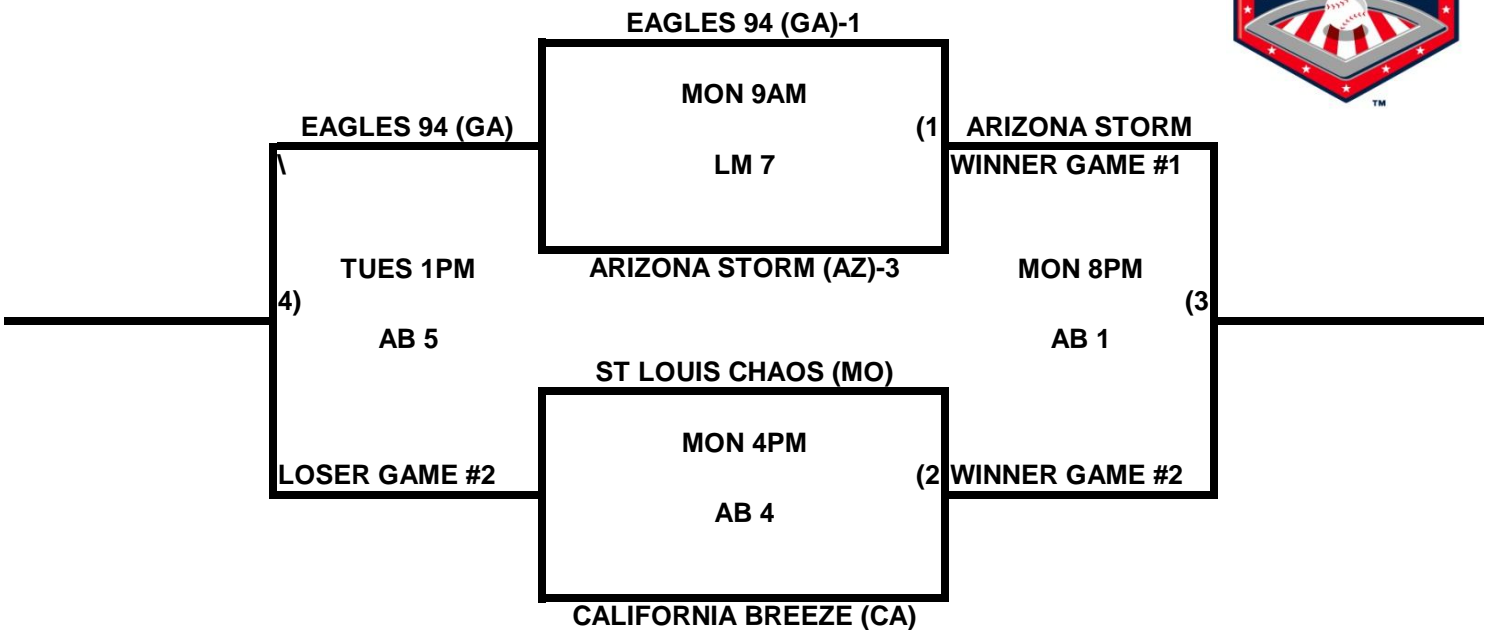

POOL G

POOL H

2009 USA/ASA 14 AND UNDER NATIONAL CHAMPIONSHIP FINALS POOL BRACKETS LOST MOUNTAIN AND AL BISHOP COMPLEX

POOL I

POOL J

**2009 USA/ASA 14 AND UNDER NATIONAL CHAMPIONSHIP FINALS POOL
BRACKETS LOST MOUNTAIN AND AL BISHOP COMPLEX**

POOL K

POOL L

2009 USA/ASA 14 AND UNDER NATIONAL CHAMPIONSHIP FINALS POOL BRACKETS LOST MOUNTAIN AND AL BISHOP COMPLEX

POOL M

POOL N

2009 USA/ASA 14 AND UNDER NATIONAL CHAMPIONSHIP FINALS POOL BRACKETS LOST MOUNTAIN AND AL BISHOP COMPLEX