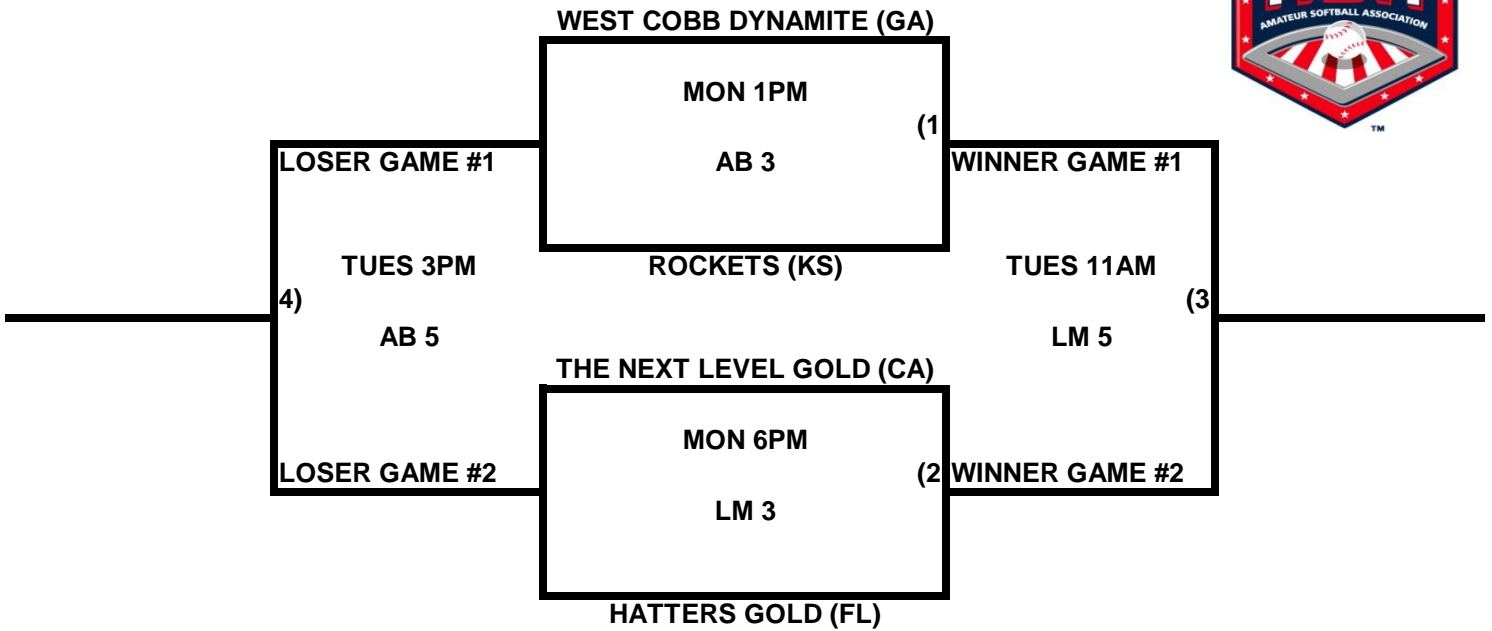

POOL AA

POOL BB

**2009 USA/ASA 14 AND UNDER NATIONAL CHAMPIONSHIP FINALS POOL
BRACKETS LOST MOUNTAIN AND AL BISHOP COMPLEX**

POOL CC

POOL DD

2009 USA/ASA 14 AND UNDER NATIONAL CHAMPIONSHIP FINALS POOL BRACKETS LOST MOUNTAIN AND AL BISHOP COMPLEX

POOL EE

POOL FF

2009 USA/ASA 14 AND UNDER NATIONAL CHAMPIONSHIP FINALS POOL BRACKETS LOST MOUNTAIN AND AL BISHOP COMPLEX

POOL DD

- TEAM 1** CORONA ANGELS-SMITH (CA)
- TEAM 2** GEORGIA STING (GA)
- TEAM 3** SOUTHERN FORCE (IL)