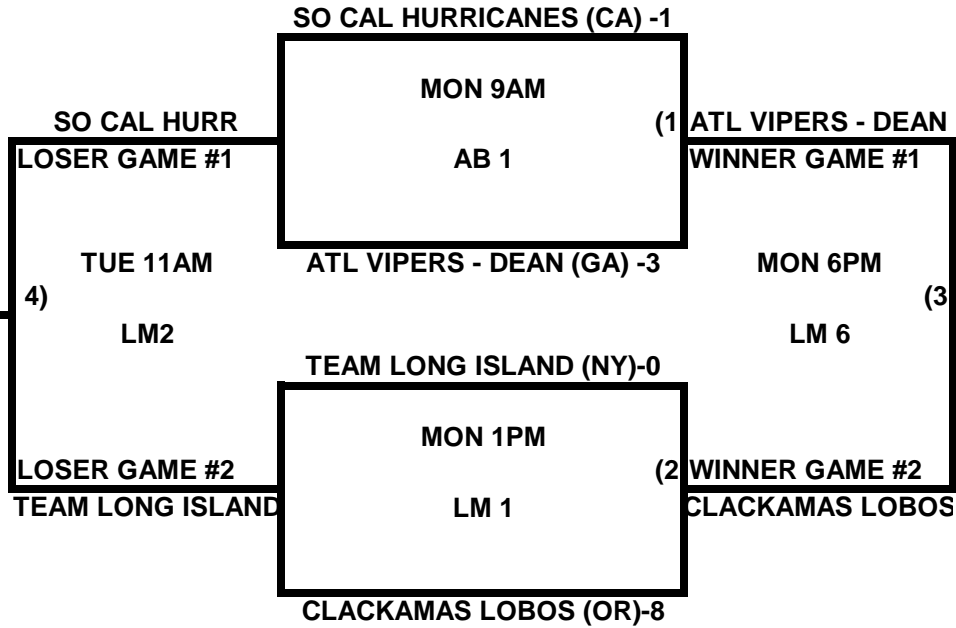

**2009 USA/ASA 14 AND UNDER NATIONAL CHAMPIONSHIP FINALS POOL
BRACKETS LOST MOUNTAIN AND AL BISHOP COMPLEX**

POOL A

POOL B

**2009 USA/ASA 14 AND UNDER NATIONAL CHAMPIONSHIP FINALS POOL
BRACKETS LOST MOUNTAIN AND AL BISHOP COMPLEX**