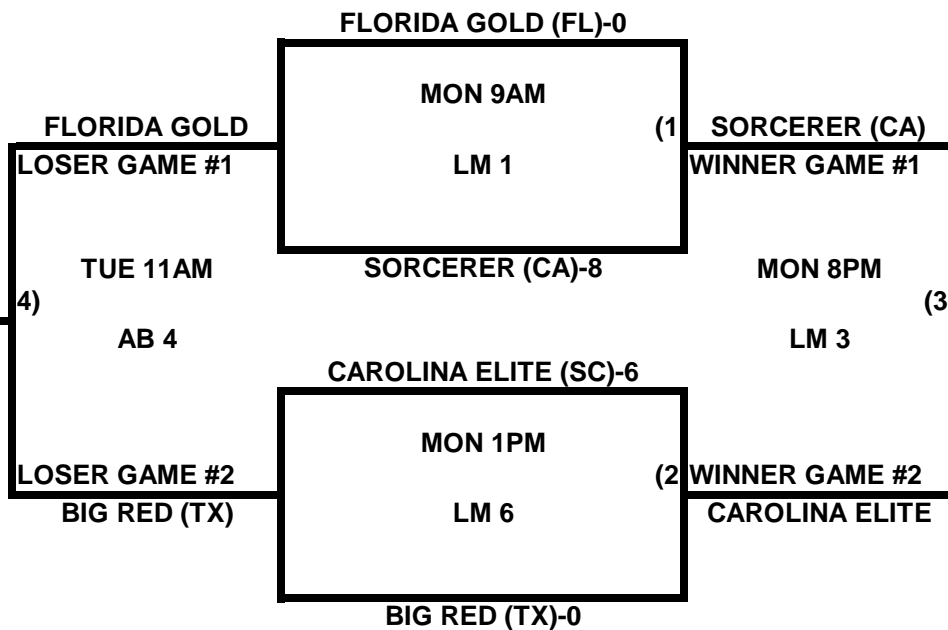

POOL C

POOL D

**2009 USA/ASA 14 AND UNDER NATIONAL CHAMPIONSHIP FINALS POOL
BRACKETS LOST MOUNTAIN AND AL BISHOP COMPLEX**

POOL E

POOL F

**2009 USA/ASA 14 AND UNDER NATIONAL CHAMPIONSHIP FINALS POOL
BRACKETS LOST MOUNTAIN AND AL BISHOP COMPLEX**

POOL G

POOL H

2009 USA/ASA 14 AND UNDER NATIONAL CHAMPIONSHIP FINALS POOL BRACKETS LOST MOUNTAIN AND AL BISHOP COMPLEX

POOL I

POOL J

**2009 USA/ASA 14 AND UNDER NATIONAL CHAMPIONSHIP FINALS POOL
BRACKETS LOST MOUNTAIN AND AL BISHOP COMPLEX**