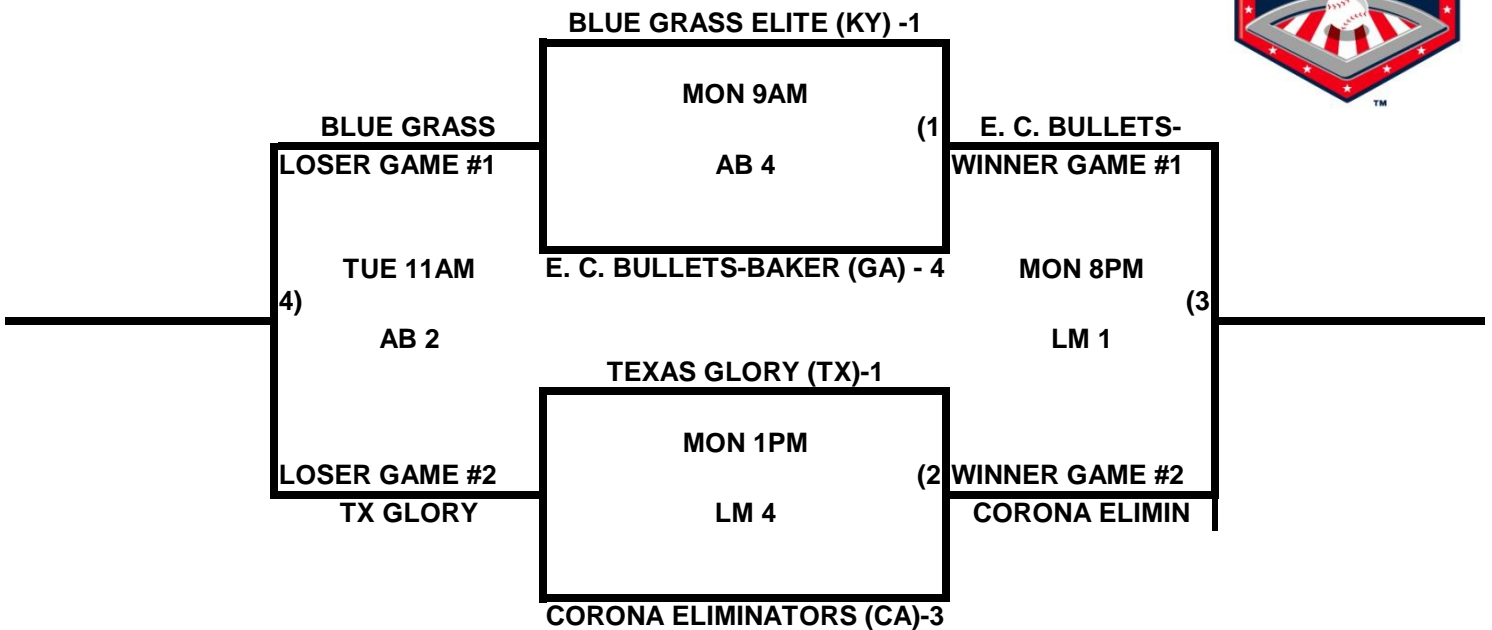

**2009 USA/ASA 14 AND UNDER NATIONAL CHAMPIONSHIP FINALS POOL
BRACKETS LOST MOUNTAIN AND AL BISHOP COMPLEX**

POOL A

POOL B

**2009 USA/ASA 14 AND UNDER NATIONAL CHAMPIONSHIP FINALS POOL
BRACKETS LOST MOUNTAIN AND AL BISHOP COMPLEX**

POOL C

POOL D

**2009 USA/ASA 14 AND UNDER NATIONAL CHAMPIONSHIP FINALS POOL
BRACKETS LOST MOUNTAIN AND AL BISHOP COMPLEX**

POOL E

POOL F

**2009 USA/ASA 14 AND UNDER NATIONAL CHAMPIONSHIP FINALS POOL
BRACKETS LOST MOUNTAIN AND AL BISHOP COMPLEX**