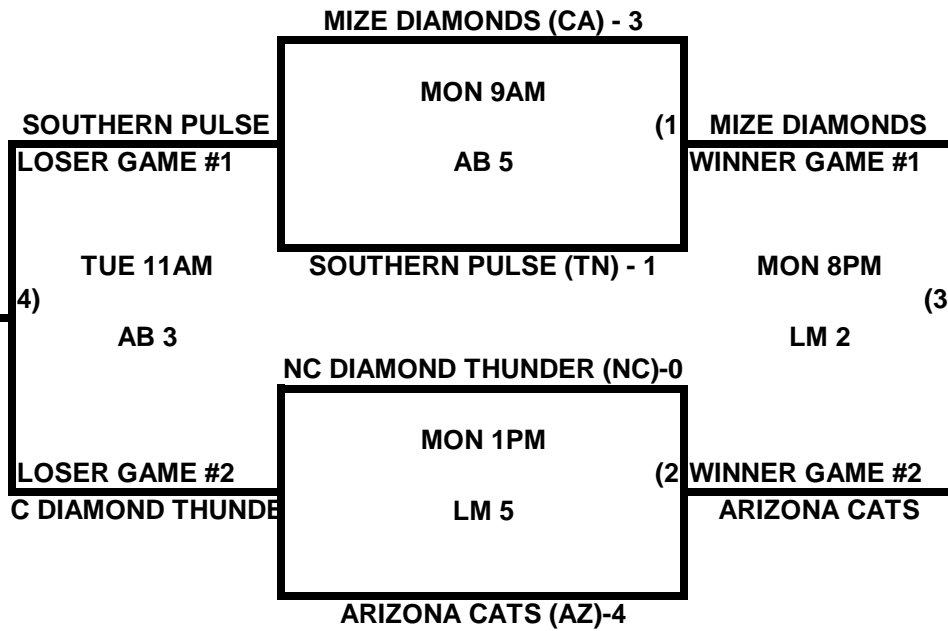

**2009 USA/ASA 14 AND UNDER NATIONAL CHAMPIONSHIP FINALS POOL
BRACKETS LOST MOUNTAIN AND AL BISHOP COMPLEX**

POOL A

POOL B

**2009 USA/ASA 14 AND UNDER NATIONAL CHAMPIONSHIP FINALS POOL
BRACKETS LOST MOUNTAIN AND AL BISHOP COMPLEX**

POOL C

POOL D

**2009 USA/ASA 14 AND UNDER NATIONAL CHAMPIONSHIP FINALS POOL
BRACKETS LOST MOUNTAIN AND AL BISHOP COMPLEX**

POOL E

POOL F

**2009 USA/ASA 14 AND UNDER NATIONAL CHAMPIONSHIP FINALS POOL
BRACKETS LOST MOUNTAIN AND AL BISHOP COMPLEX**

POOL G

POOL H

2009 USA/ASA 14 AND UNDER NATIONAL CHAMPIONSHIP FINALS POOL BRACKETS LOST MOUNTAIN AND AL BISHOP COMPLEX

POOL I

POOL J

**2009 USA/ASA 14 AND UNDER NATIONAL CHAMPIONSHIP FINALS POOL
BRACKETS LOST MOUNTAIN AND AL BISHOP COMPLEX**