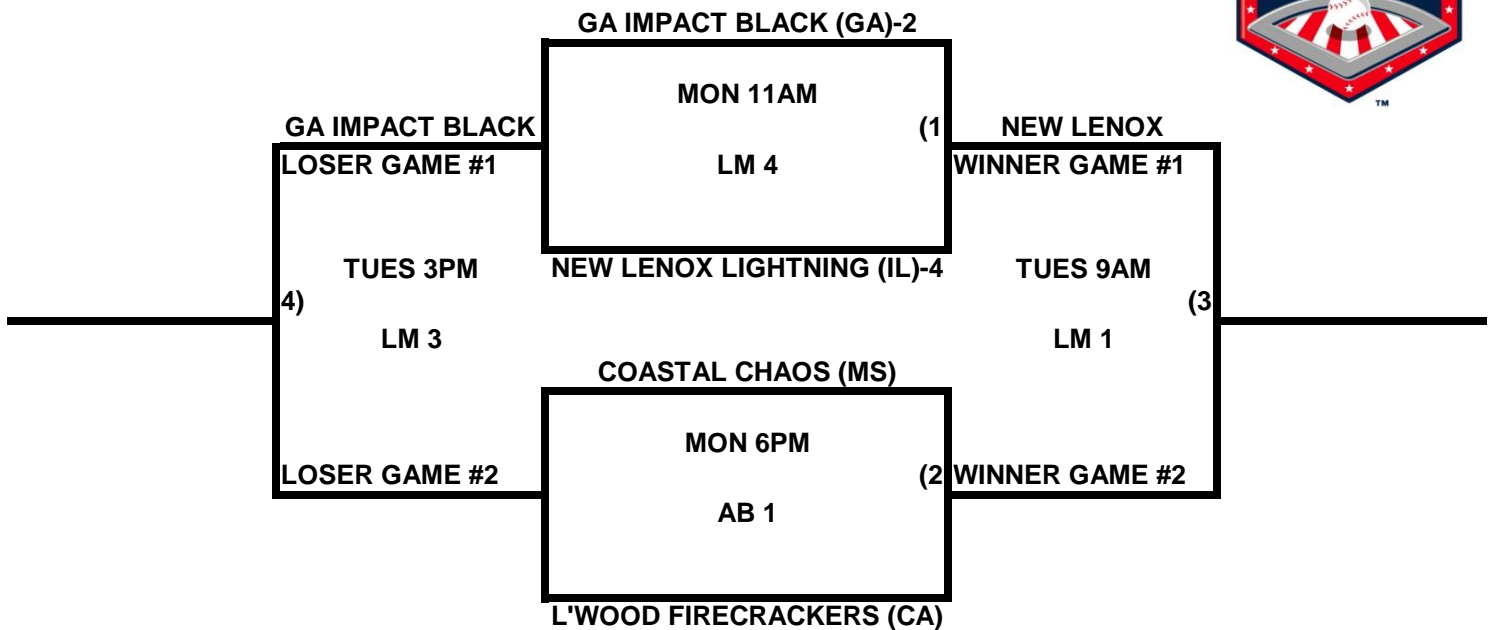

POOL O

POOL P

**2009 USA/ASA 14 AND UNDER NATIONAL CHAMPIONSHIP FINALS POOL
BRACKETS LOST MOUNTAIN AND AL BISHOP COMPLEX**

POOL Q

POOL R

**2009 USA/ASA 14 AND UNDER NATIONAL CHAMPIONSHIP FINALS POOL
BRACKETS LOST MOUNTAIN AND AL BISHOP COMPLEX**

POOL S

POOL T

2009 USA/ASA 14 AND UNDER NATIONAL CHAMPIONSHIP FINALS POOL BRACKETS LOST MOUNTAIN AND AL BISHOP COMPLEX

POOL U

POOL V

**2009 USA/ASA 14 AND UNDER NATIONAL CHAMPIONSHIP FINALS POOL
BRACKETS LOST MOUNTAIN AND AL BISHOP COMPLEX**

POOL W

POOL X

2009 USA/ASA 14 AND UNDER NATIONAL CHAMPIONSHIP FINALS POOL BRACKETS LOST MOUNTAIN AND AL BISHOP COMPLEX

POOL Y

POOL Z

**2009 USA/ASA 14 AND UNDER NATIONAL CHAMPIONSHIP FINALS POOL
BRACKETS LOST MOUNTAIN AND AL BISHOP COMPLEX**