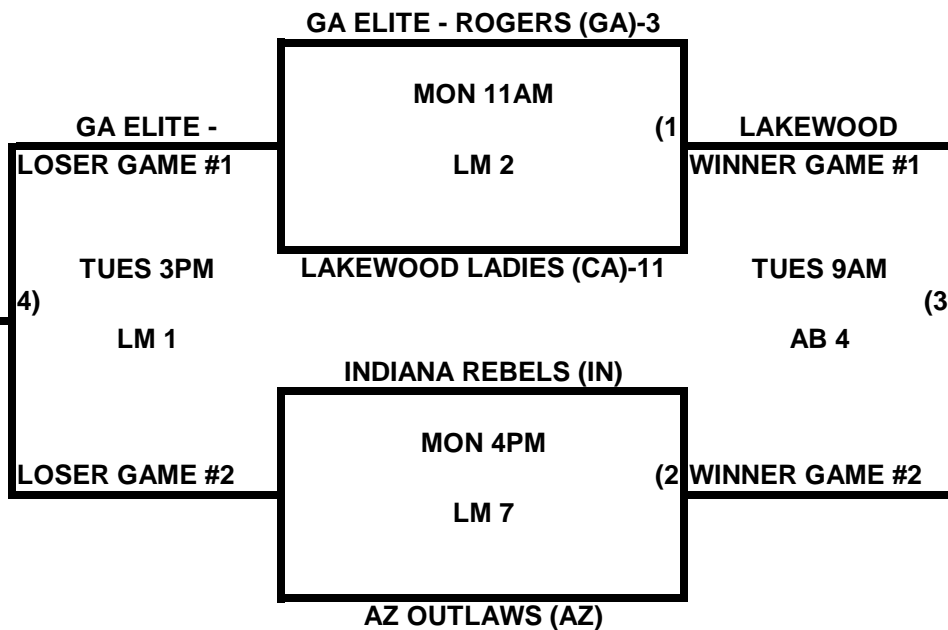

POOL O

POOL P

**2009 USA/ASA 14 AND UNDER NATIONAL CHAMPIONSHIP FINALS POOL
BRACKETS LOST MOUNTAIN AND AL BISHOP COMPLEX**

POOL Q

POOL R

**2009 USA/ASA 14 AND UNDER NATIONAL CHAMPIONSHIP FINALS POOL
BRACKETS LOST MOUNTAIN AND AL BISHOP COMPLEX**

POOL S

POOL T

2009 USA/ASA 14 AND UNDER NATIONAL CHAMPIONSHIP FINALS POOL BRACKETS LOST MOUNTAIN AND AL BISHOP COMPLEX

POOL U

POOL V

**2009 USA/ASA 14 AND UNDER NATIONAL CHAMPIONSHIP FINALS POOL
BRACKETS LOST MOUNTAIN AND AL BISHOP COMPLEX**