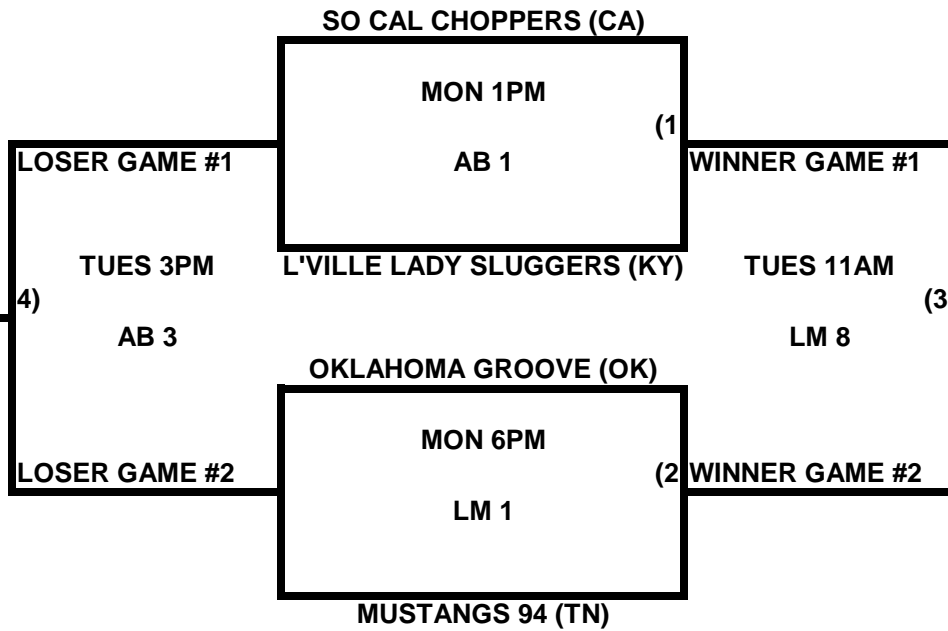

POOL W

POOL X

2009 USA/ASA 14 AND UNDER NATIONAL CHAMPIONSHIP FINALS POOL BRACKETS LOST MOUNTAIN AND AL BISHOP COMPLEX

POOL Y

POOL Z

**2009 USA/ASA 14 AND UNDER NATIONAL CHAMPIONSHIP FINALS POOL
BRACKETS LOST MOUNTAIN AND AL BISHOP COMPLEX**

POOL AA

POOL BB

**2009 USA/ASA 14 AND UNDER NATIONAL CHAMPIONSHIP FINALS POOL
BRACKETS LOST MOUNTAIN AND AL BISHOP COMPLEX**

POOL CC

POOL DD

2009 USA/ASA 14 AND UNDER NATIONAL CHAMPIONSHIP FINALS POOL BRACKETS LOST MOUNTAIN AND AL BISHOP COMPLEX