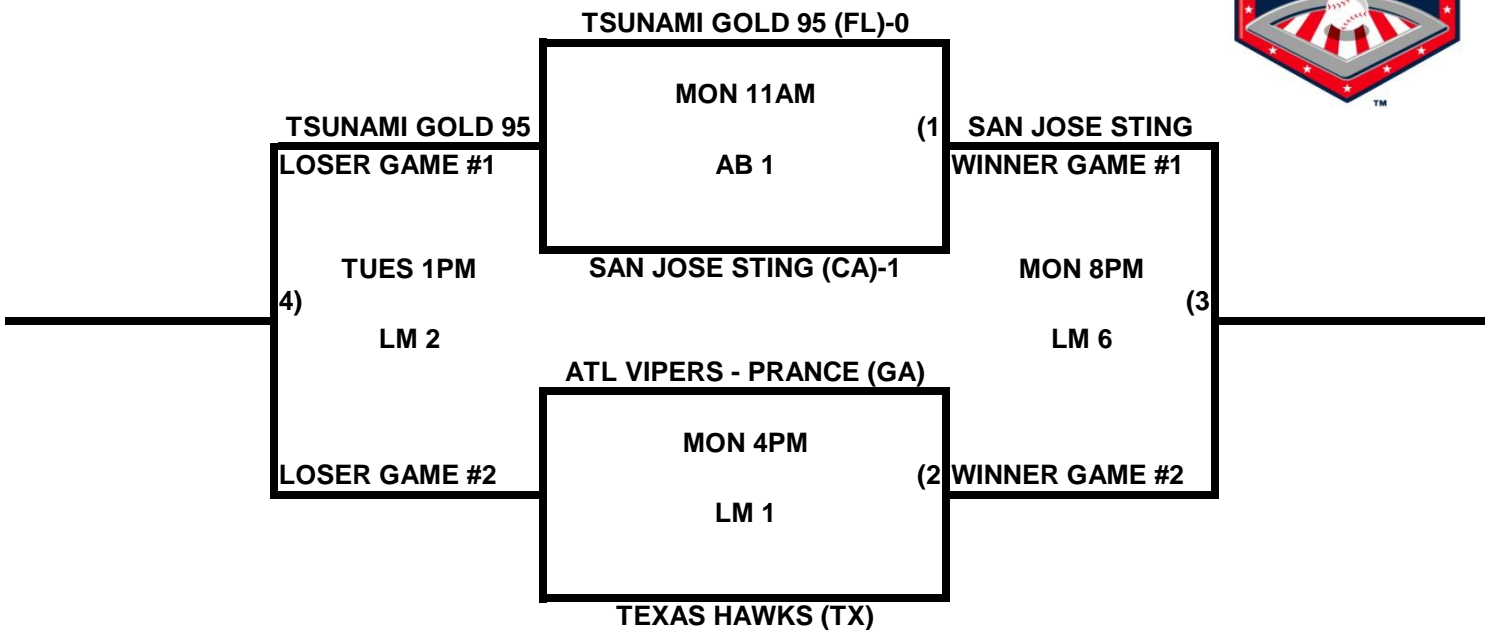

POOL K

POOL L

2009 USA/ASA 14 AND UNDER NATIONAL CHAMPIONSHIP FINALS POOL BRACKETS LOST MOUNTAIN AND AL BISHOP COMPLEX

POOL M

POOL N

2009 USA/ASA 14 AND UNDER NATIONAL CHAMPIONSHIP FINALS POOL BRACKETS LOST MOUNTAIN AND AL BISHOP COMPLEX

POOL O

POOL P

**2009 USA/ASA 14 AND UNDER NATIONAL CHAMPIONSHIP FINALS POOL
BRACKETS LOST MOUNTAIN AND AL BISHOP COMPLEX**

POOL Q

POOL R

**2009 USA/ASA 14 AND UNDER NATIONAL CHAMPIONSHIP FINALS POOL
BRACKETS LOST MOUNTAIN AND AL BISHOP COMPLEX**