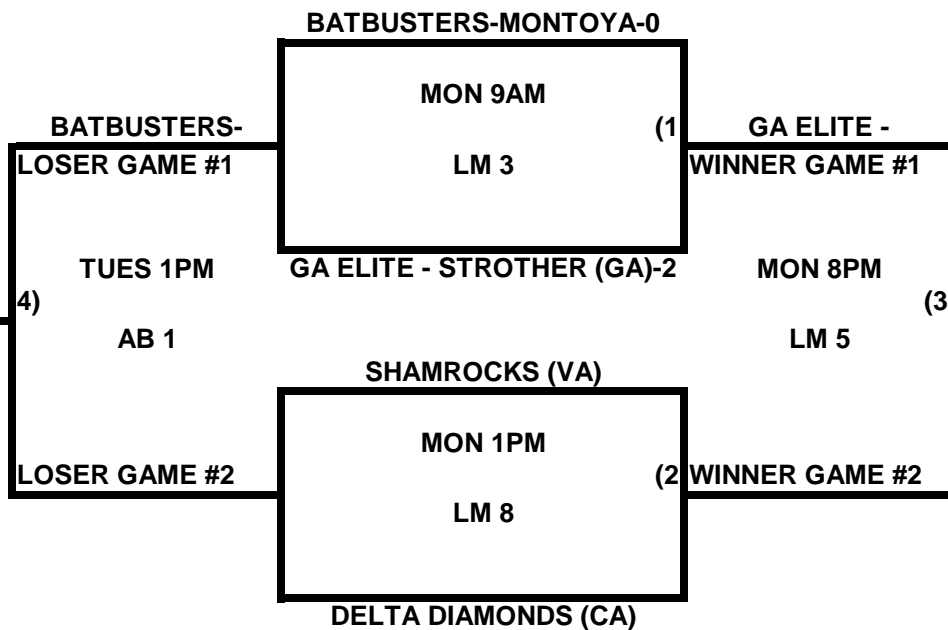

POOL C

POOL D

**2009 USA/ASA 14 AND UNDER NATIONAL CHAMPIONSHIP FINALS POOL
BRACKETS LOST MOUNTAIN AND AL BISHOP COMPLEX**

POOL E

POOL F

**2009 USA/ASA 14 AND UNDER NATIONAL CHAMPIONSHIP FINALS POOL
BRACKETS LOST MOUNTAIN AND AL BISHOP COMPLEX**

POOL G

POOL H

2009 USA/ASA 14 AND UNDER NATIONAL CHAMPIONSHIP FINALS POOL BRACKETS LOST MOUNTAIN AND AL BISHOP COMPLEX

POOL I

POOL J

**2009 USA/ASA 14 AND UNDER NATIONAL CHAMPIONSHIP FINALS POOL
BRACKETS LOST MOUNTAIN AND AL BISHOP COMPLEX**