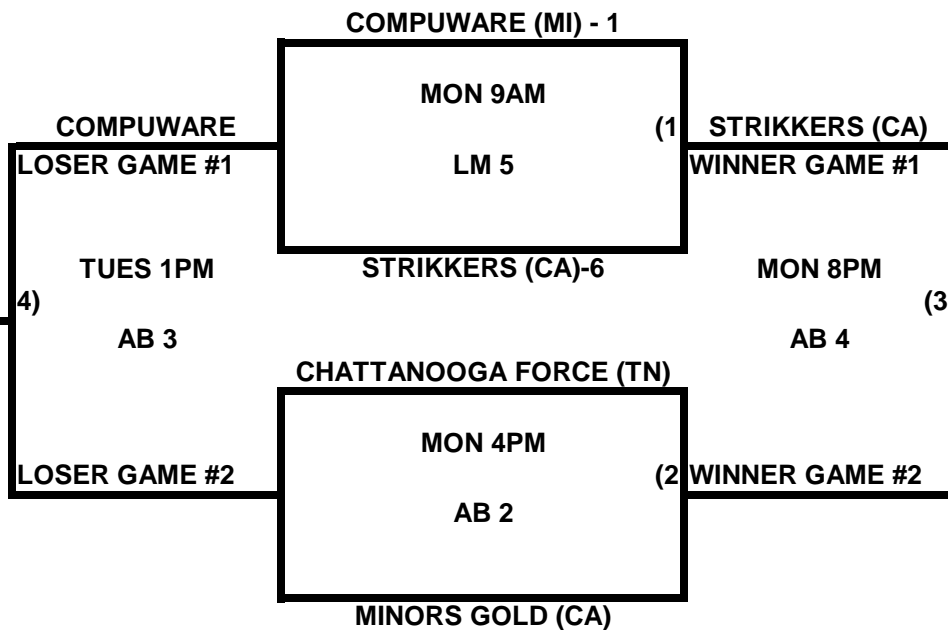

POOL G

POOL H

2009 USA/ASA 14 AND UNDER NATIONAL CHAMPIONSHIP FINALS POOL BRACKETS LOST MOUNTAIN AND AL BISHOP COMPLEX

POOL I

POOL J

**2009 USA/ASA 14 AND UNDER NATIONAL CHAMPIONSHIP FINALS POOL
BRACKETS LOST MOUNTAIN AND AL BISHOP COMPLEX**