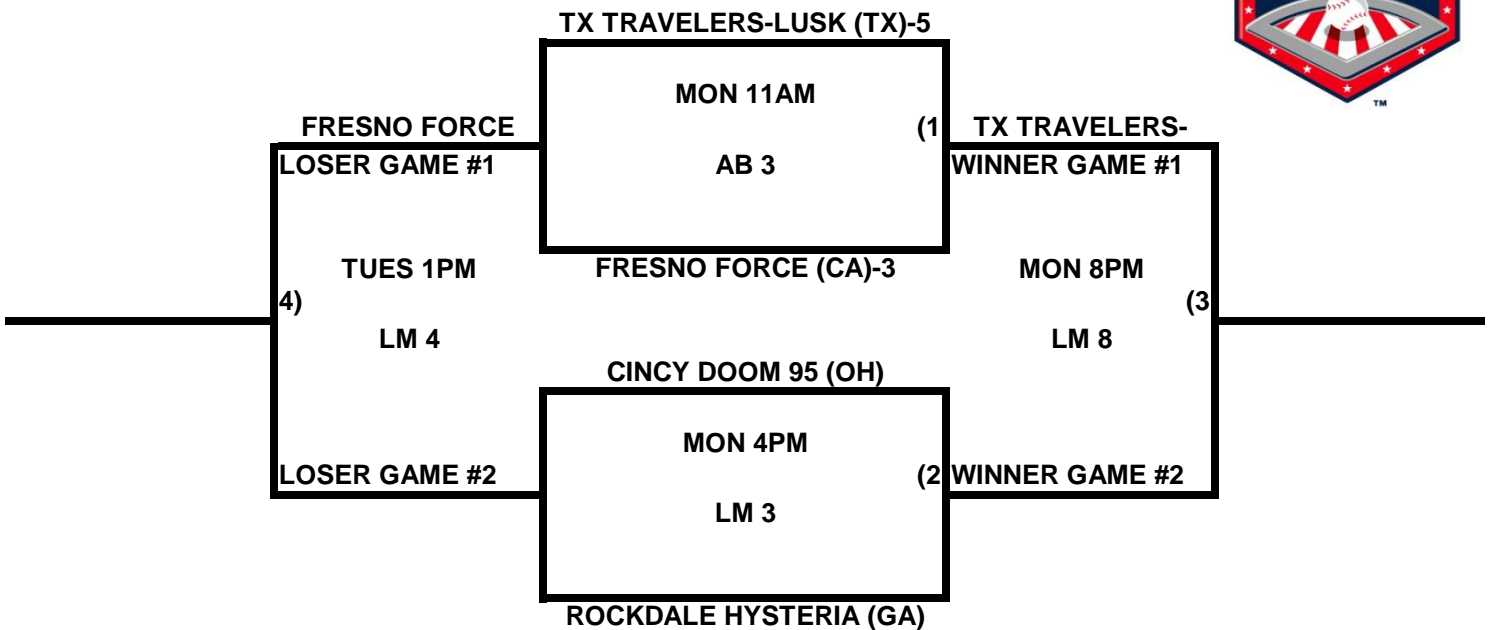

POOL K

POOL L

2009 USA/ASA 14 AND UNDER NATIONAL CHAMPIONSHIP FINALS POOL BRACKETS LOST MOUNTAIN AND AL BISHOP COMPLEX

POOL M

POOL N

2009 USA/ASA 14 AND UNDER NATIONAL CHAMPIONSHIP FINALS POOL BRACKETS LOST MOUNTAIN AND AL BISHOP COMPLEX

POOL O

POOL P

**2009 USA/ASA 14 AND UNDER NATIONAL CHAMPIONSHIP FINALS POOL
BRACKETS LOST MOUNTAIN AND AL BISHOP COMPLEX**

POOL Q

POOL R

**2009 USA/ASA 14 AND UNDER NATIONAL CHAMPIONSHIP FINALS POOL
BRACKETS LOST MOUNTAIN AND AL BISHOP COMPLEX**