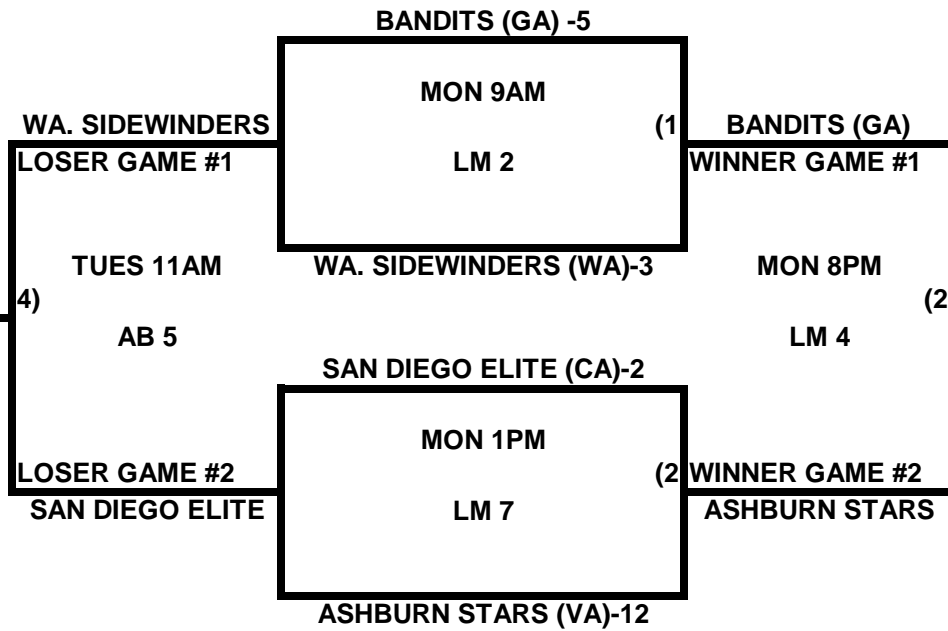

**2009 USA/ASA 14 AND UNDER NATIONAL CHAMPIONSHIP FINALS POOL
BRACKETS LOST MOUNTAIN AND AL BISHOP COMPLEX**

POOL G