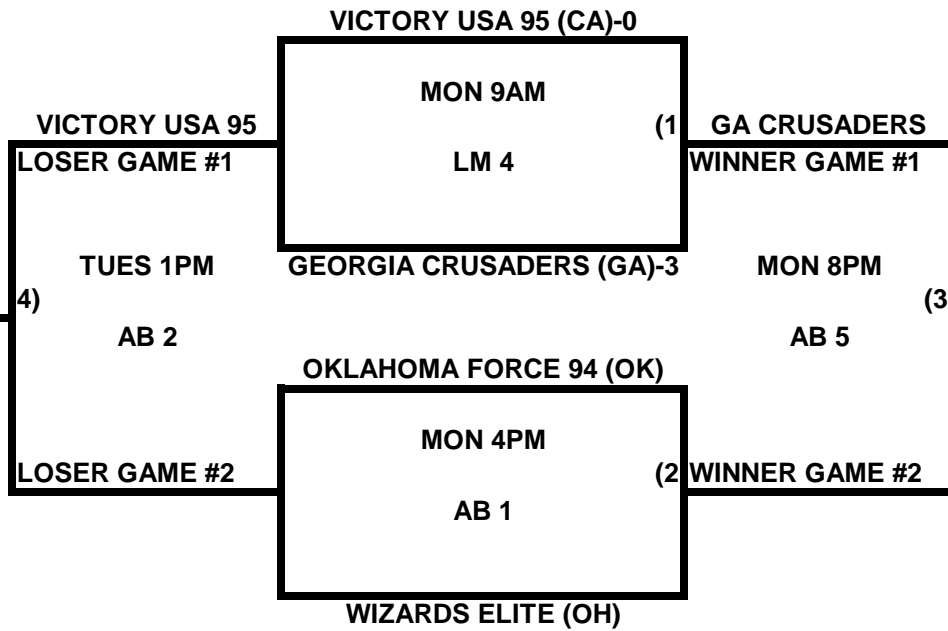

POOL G

POOL H

2009 USA/ASA 14 AND UNDER NATIONAL CHAMPIONSHIP FINALS POOL BRACKETS LOST MOUNTAIN AND AL BISHOP COMPLEX

POOL I

POOL J

**2009 USA/ASA 14 AND UNDER NATIONAL CHAMPIONSHIP FINALS POOL
BRACKETS LOST MOUNTAIN AND AL BISHOP COMPLEX**