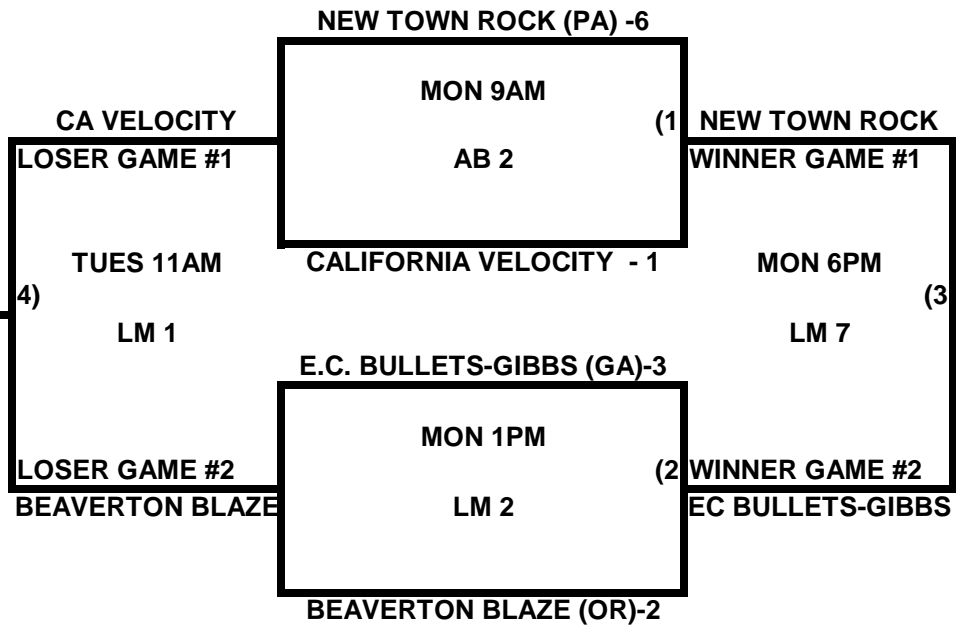

**2009 USA/ASA 14 AND UNDER NATIONAL CHAMPIONSHIP FINALS POOL
BRACKETS LOST MOUNTAIN AND AL BISHOP COMPLEX**

POOL A

POOL B

**2009 USA/ASA 14 AND UNDER NATIONAL CHAMPIONSHIP FINALS POOL
BRACKETS LOST MOUNTAIN AND AL BISHOP COMPLEX**