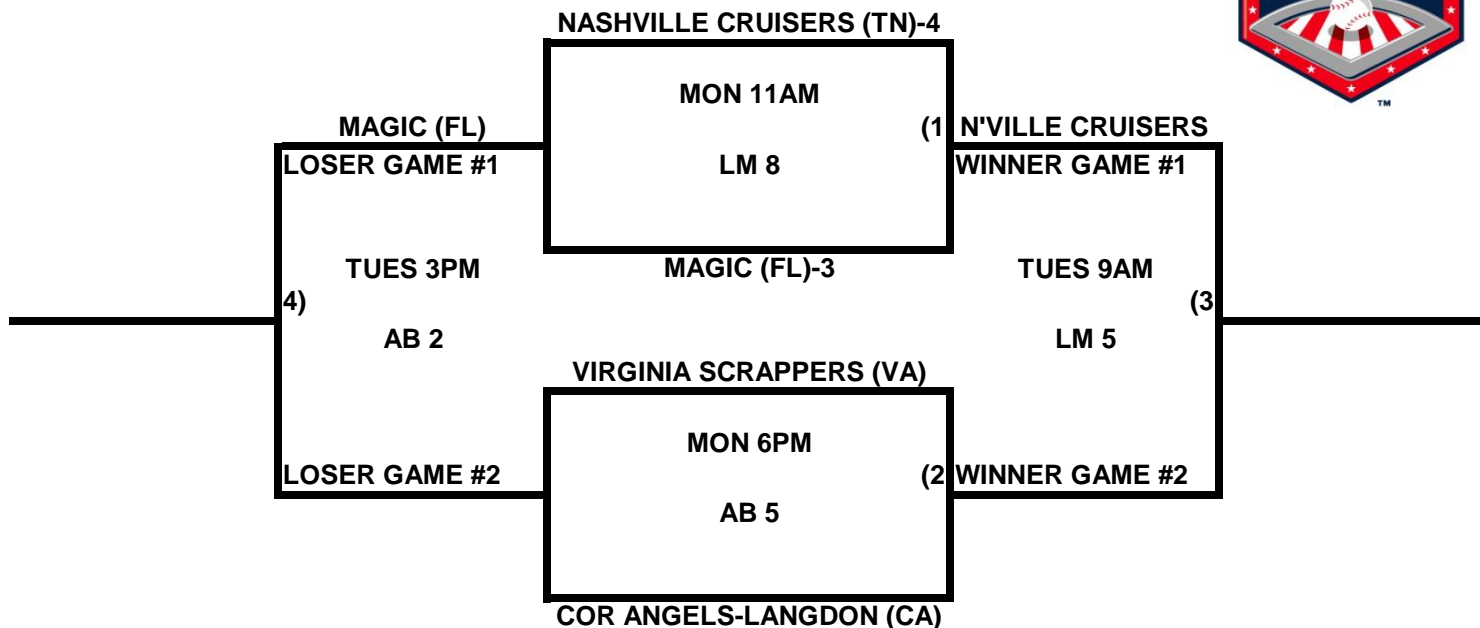

POOL W

POOL X

2009 USA/ASA 14 AND UNDER NATIONAL CHAMPIONSHIP FINALS POOL BRACKETS LOST MOUNTAIN AND AL BISHOP COMPLEX

POOL Y

POOL Z

**2009 USA/ASA 14 AND UNDER NATIONAL CHAMPIONSHIP FINALS POOL
BRACKETS LOST MOUNTAIN AND AL BISHOP COMPLEX**

POOL AA

POOL BB

**2009 USA/ASA 14 AND UNDER NATIONAL CHAMPIONSHIP FINALS POOL
BRACKETS LOST MOUNTAIN AND AL BISHOP COMPLEX**

POOL CC

POOL DD

2009 USA/ASA 14 AND UNDER NATIONAL CHAMPIONSHIP FINALS POOL BRACKETS LOST MOUNTAIN AND AL BISHOP COMPLEX