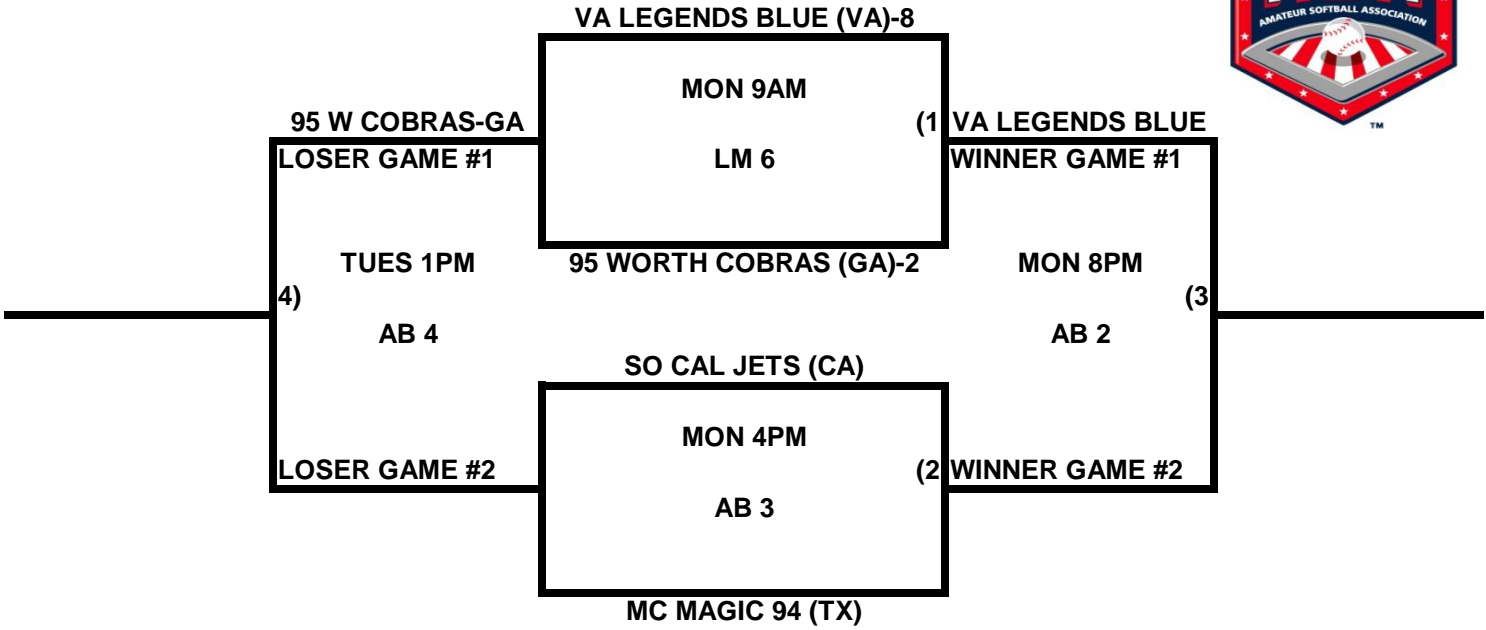

POOL C

POOL D

**2009 USA/ASA 14 AND UNDER NATIONAL CHAMPIONSHIP FINALS POOL
BRACKETS LOST MOUNTAIN AND AL BISHOP COMPLEX**

POOL E

POOL F

**2009 USA/ASA 14 AND UNDER NATIONAL CHAMPIONSHIP FINALS POOL
BRACKETS LOST MOUNTAIN AND AL BISHOP COMPLEX**

POOL G

POOL H

2009 USA/ASA 14 AND UNDER NATIONAL CHAMPIONSHIP FINALS POOL BRACKETS LOST MOUNTAIN AND AL BISHOP COMPLEX

POOL I

POOL J

**2009 USA/ASA 14 AND UNDER NATIONAL CHAMPIONSHIP FINALS POOL
BRACKETS LOST MOUNTAIN AND AL BISHOP COMPLEX**

POOL K

POOL L

2009 USA/ASA 14 AND UNDER NATIONAL CHAMPIONSHIP FINALS POOL BRACKETS LOST MOUNTAIN AND AL BISHOP COMPLEX

POOL M

POOL N

2009 USA/ASA 14 AND UNDER NATIONAL CHAMPIONSHIP FINALS POOL BRACKETS LOST MOUNTAIN AND AL BISHOP COMPLEX

POOL O

POOL P

**2009 USA/ASA 14 AND UNDER NATIONAL CHAMPIONSHIP FINALS POOL
BRACKETS LOST MOUNTAIN AND AL BISHOP COMPLEX**

POOL Q

POOL R

**2009 USA/ASA 14 AND UNDER NATIONAL CHAMPIONSHIP FINALS POOL
BRACKETS LOST MOUNTAIN AND AL BISHOP COMPLEX**