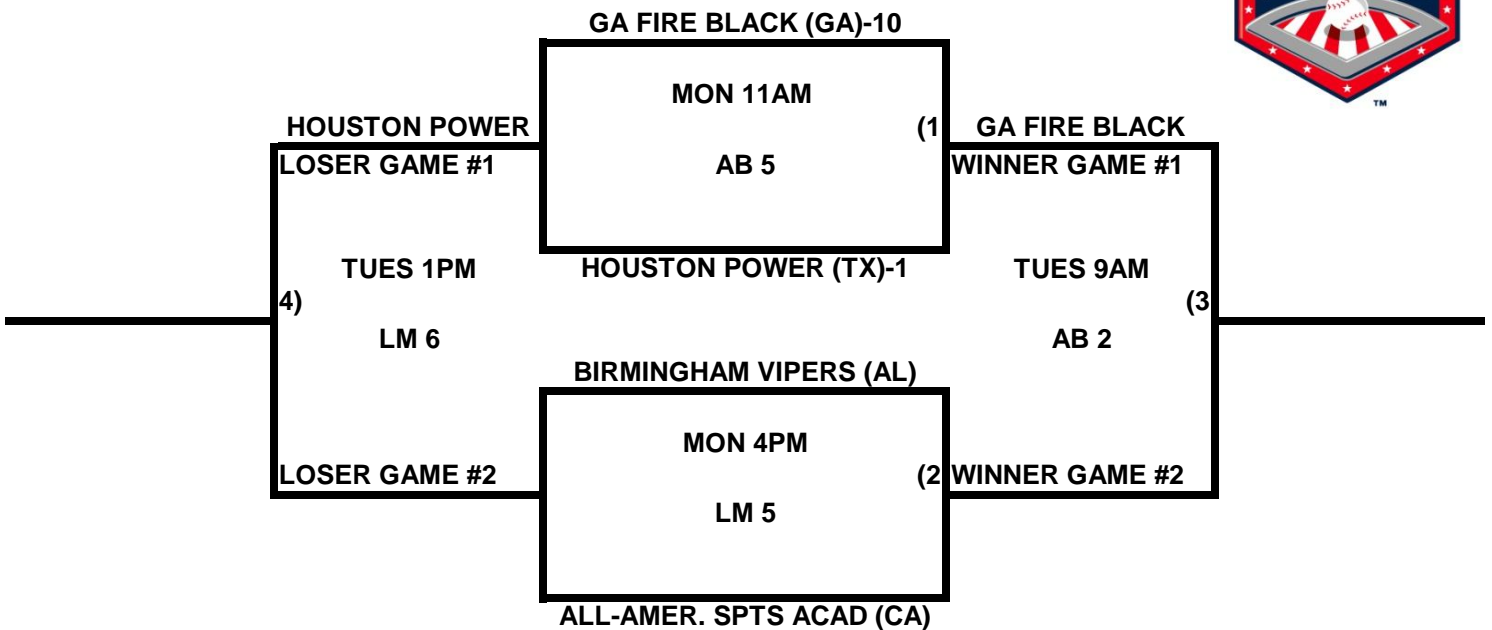

POOL O

POOL P

**2009 USA/ASA 14 AND UNDER NATIONAL CHAMPIONSHIP FINALS POOL
BRACKETS LOST MOUNTAIN AND AL BISHOP COMPLEX**

POOL Q

POOL R

**2009 USA/ASA 14 AND UNDER NATIONAL CHAMPIONSHIP FINALS POOL
BRACKETS LOST MOUNTAIN AND AL BISHOP COMPLEX**