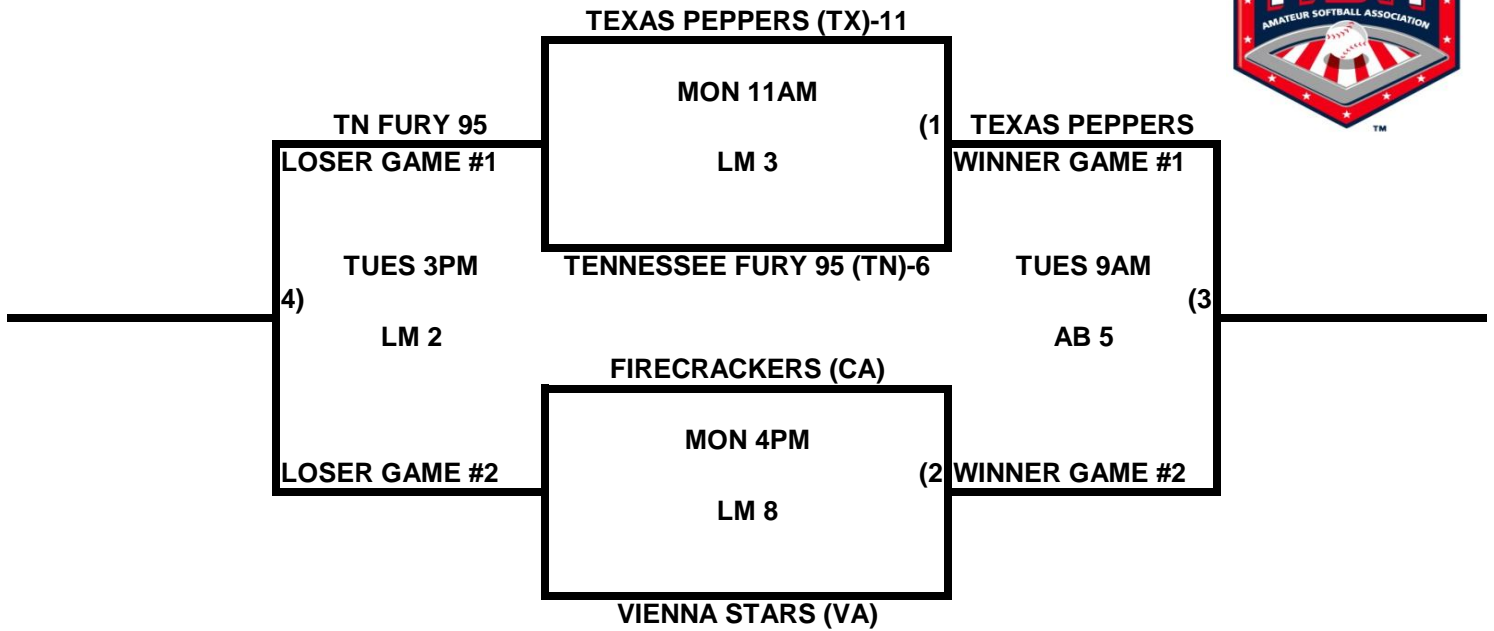

POOL O

POOL P

**2009 USA/ASA 14 AND UNDER NATIONAL CHAMPIONSHIP FINALS POOL
BRACKETS LOST MOUNTAIN AND AL BISHOP COMPLEX**

POOL Q

POOL R

**2009 USA/ASA 14 AND UNDER NATIONAL CHAMPIONSHIP FINALS POOL
BRACKETS LOST MOUNTAIN AND AL BISHOP COMPLEX**

POOL S

POOL T

2009 USA/ASA 14 AND UNDER NATIONAL CHAMPIONSHIP FINALS POOL BRACKETS LOST MOUNTAIN AND AL BISHOP COMPLEX

POOL U

POOL V

**2009 USA/ASA 14 AND UNDER NATIONAL CHAMPIONSHIP FINALS POOL
BRACKETS LOST MOUNTAIN AND AL BISHOP COMPLEX**

POOL W

POOL X

2009 USA/ASA 14 AND UNDER NATIONAL CHAMPIONSHIP FINALS POOL BRACKETS LOST MOUNTAIN AND AL BISHOP COMPLEX

POOL Y

POOL Z

**2009 USA/ASA 14 AND UNDER NATIONAL CHAMPIONSHIP FINALS POOL
BRACKETS LOST MOUNTAIN AND AL BISHOP COMPLEX**