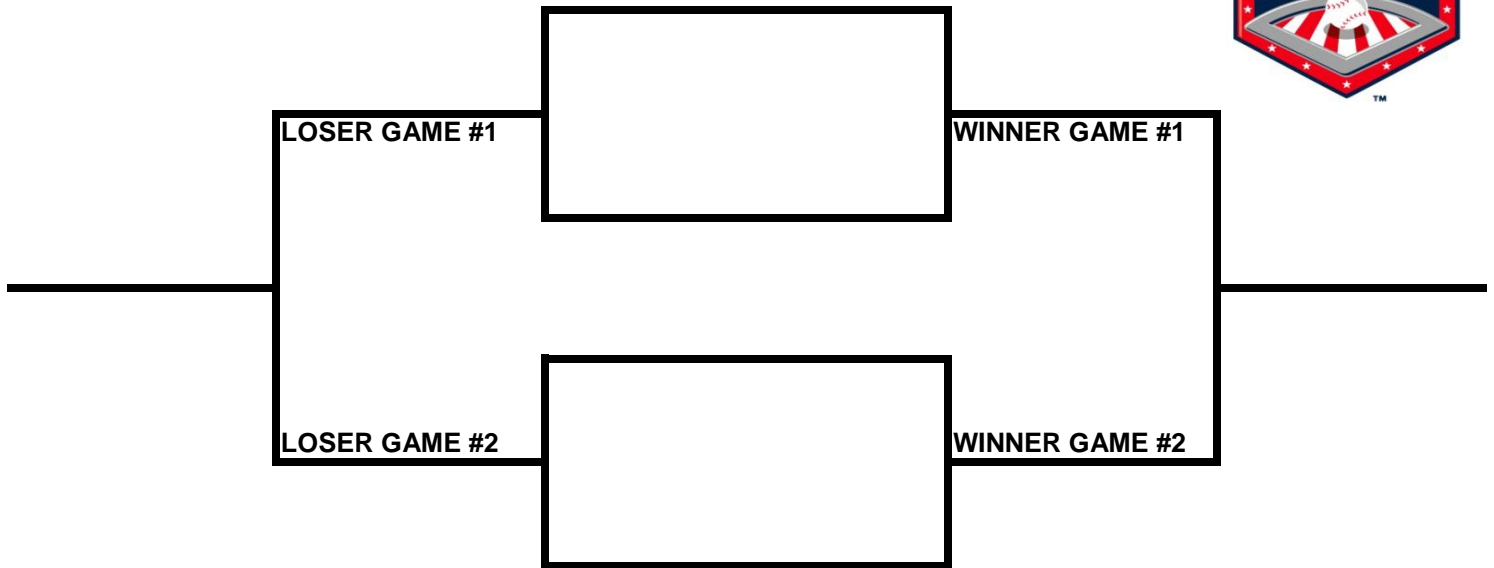

2009 USA/ASA 14 AND UNDER NATIONAL CHAMPIONSHIP FINALS POOL BRACKETS LOST MOUNTAIN AND AL BISHOP COMPLEX

POOL EE