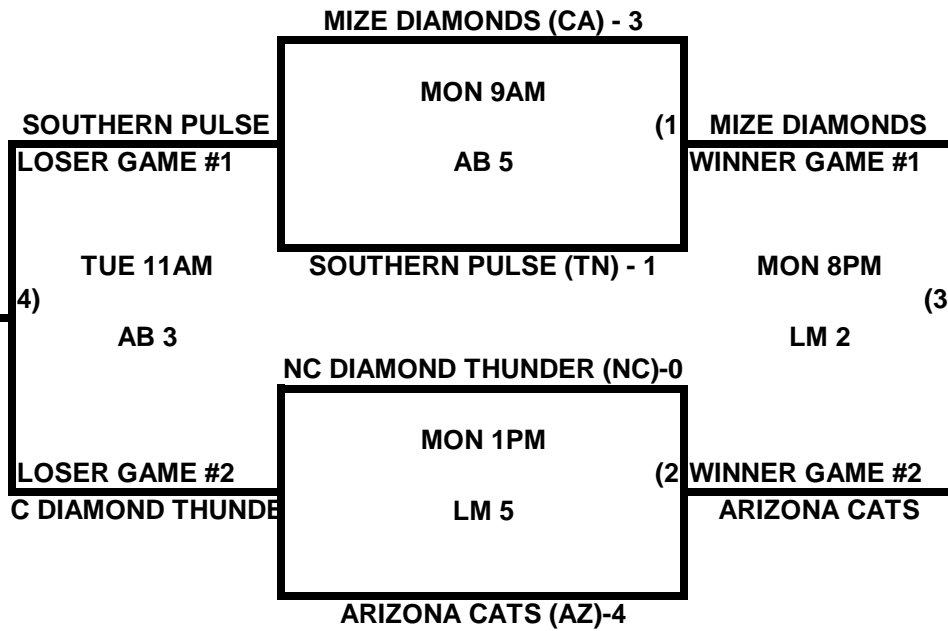

**2009 USA/ASA 14 AND UNDER NATIONAL CHAMPIONSHIP FINALS POOL
BRACKETS LOST MOUNTAIN AND AL BISHOP COMPLEX**

POOL A

POOL B

**2009 USA/ASA 14 AND UNDER NATIONAL CHAMPIONSHIP FINALS POOL
BRACKETS LOST MOUNTAIN AND AL BISHOP COMPLEX**

POOL C

POOL D

2009 USA/ASA 14 AND UNDER NATIONAL CHAMPIONSHIP FINALS POOL BRACKETS LOST MOUNTAIN AND AL BISHOP COMPLEX

POOL E

POOL F

**2009 USA/ASA 14 AND UNDER NATIONAL CHAMPIONSHIP FINALS POOL
BRACKETS LOST MOUNTAIN AND AL BISHOP COMPLEX**

POOL G

POOL H

2009 USA/ASA 14 AND UNDER NATIONAL CHAMPIONSHIP FINALS POOL BRACKETS LOST MOUNTAIN AND AL BISHOP COMPLEX

POOL I

POOL J

**2009 USA/ASA 14 AND UNDER NATIONAL CHAMPIONSHIP FINALS POOL
BRACKETS LOST MOUNTAIN AND AL BISHOP COMPLEX**