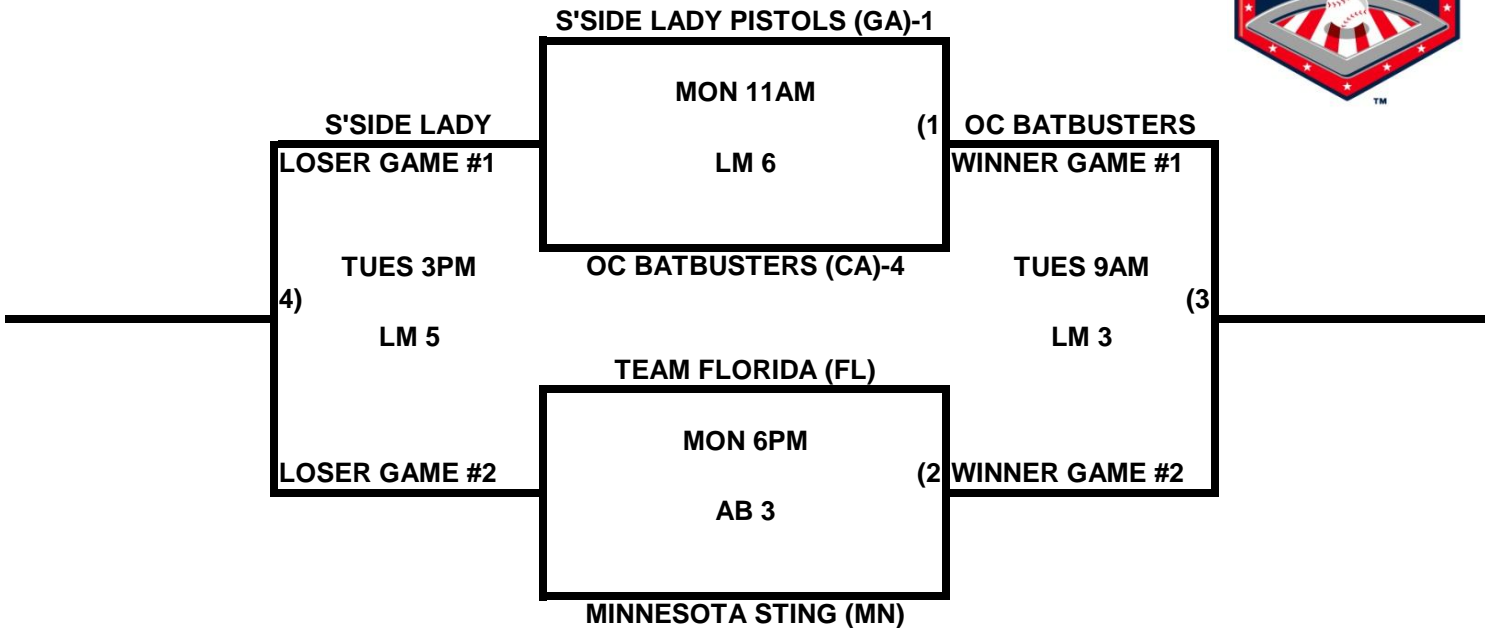

POOL S

POOL T

**2009 USA/ASA 14 AND UNDER NATIONAL CHAMPIONSHIP FINALS POOL
BRACKETS LOST MOUNTAIN AND AL BISHOP COMPLEX**

POOL U

POOL V

2009 USA/ASA 14 AND UNDER NATIONAL CHAMPIONSHIP FINALS POOL BRACKETS LOST MOUNTAIN AND AL BISHOP COMPLEX

POOL W

POOL X

**2009 USA/ASA 14 AND UNDER NATIONAL CHAMPIONSHIP FINALS POOL
BRACKETS LOST MOUNTAIN AND AL BISHOP COMPLEX**

POOL Y

POOL Z

2009 USA/ASA 14 AND UNDER NATIONAL CHAMPIONSHIP FINALS POOL BRACKETS LOST MOUNTAIN AND AL BISHOP COMPLEX