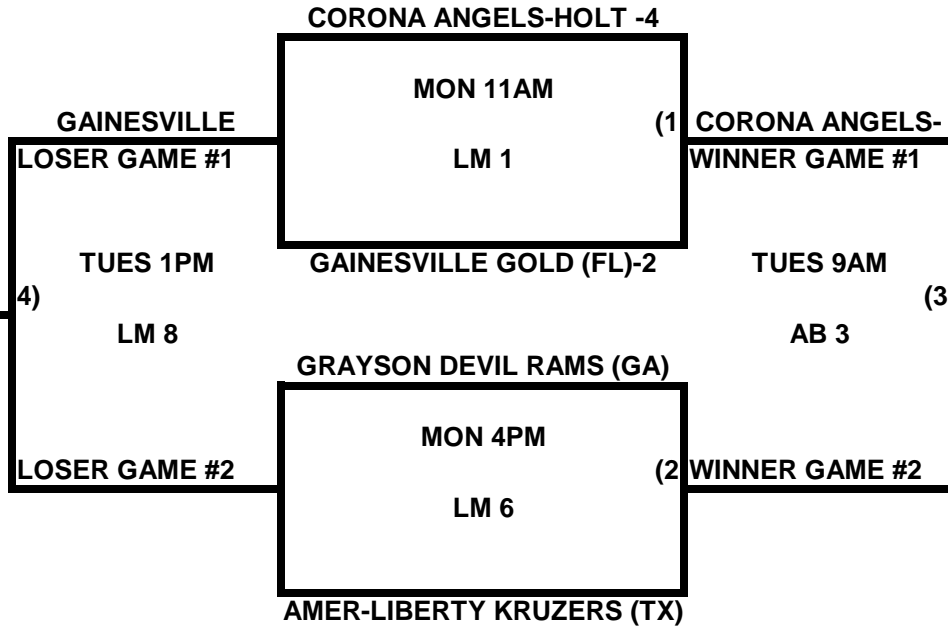

POOL K

POOL L

**2009 USA/ASA 14 AND UNDER NATIONAL CHAMPIONSHIP FINALS POOL
BRACKETS LOST MOUNTAIN AND AL BISHOP COMPLEX**

POOL M

POOL N

**2009 USA/ASA 14 AND UNDER NATIONAL CHAMPIONSHIP FINALS POOL
BRACKETS LOST MOUNTAIN AND AL BISHOP COMPLEX**

POOL O

POOL P

**2009 USA/ASA 14 AND UNDER NATIONAL CHAMPIONSHIP FINALS POOL
BRACKETS LOST MOUNTAIN AND AL BISHOP COMPLEX**

POOL Q

POOL R

**2009 USA/ASA 14 AND UNDER NATIONAL CHAMPIONSHIP FINALS POOL
BRACKETS LOST MOUNTAIN AND AL BISHOP COMPLEX**

POOL S

POOL T

**2009 USA/ASA 14 AND UNDER NATIONAL CHAMPIONSHIP FINALS POOL
BRACKETS LOST MOUNTAIN AND AL BISHOP COMPLEX**

POOL U

POOL V

2009 USA/ASA 14 AND UNDER NATIONAL CHAMPIONSHIP FINALS POOL BRACKETS LOST MOUNTAIN AND AL BISHOP COMPLEX