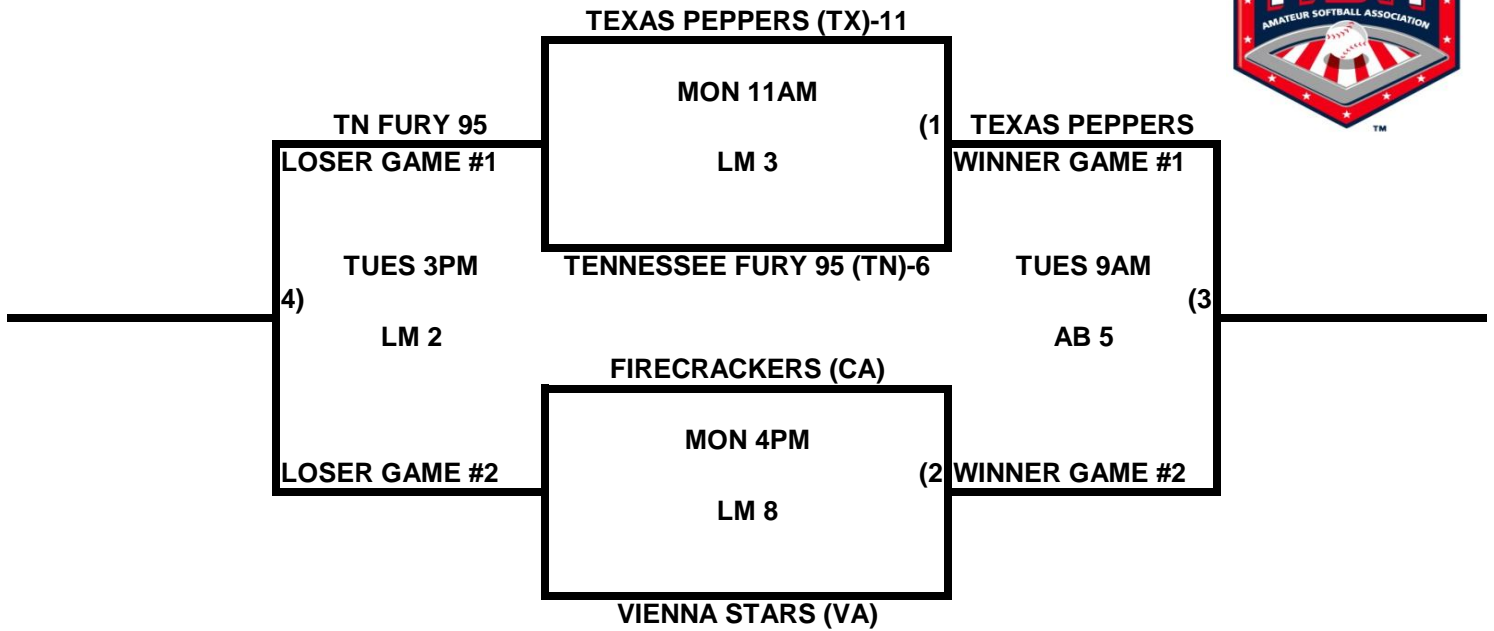

POOL O

POOL P

**2009 USA/ASA 14 AND UNDER NATIONAL CHAMPIONSHIP FINALS POOL
BRACKETS LOST MOUNTAIN AND AL BISHOP COMPLEX**

POOL Q

POOL R

**2009 USA/ASA 14 AND UNDER NATIONAL CHAMPIONSHIP FINALS POOL
BRACKETS LOST MOUNTAIN AND AL BISHOP COMPLEX**

POOL S

POOL T

**2009 USA/ASA 14 AND UNDER NATIONAL CHAMPIONSHIP FINALS POOL
BRACKETS LOST MOUNTAIN AND AL BISHOP COMPLEX**

POOL U

POOL V

2009 USA/ASA 14 AND UNDER NATIONAL CHAMPIONSHIP FINALS POOL BRACKETS LOST MOUNTAIN AND AL BISHOP COMPLEX

POOL W

POOL X

**2009 USA/ASA 14 AND UNDER NATIONAL CHAMPIONSHIP FINALS POOL
BRACKETS LOST MOUNTAIN AND AL BISHOP COMPLEX**

POOL Y

POOL Z

2009 USA/ASA 14 AND UNDER NATIONAL CHAMPIONSHIP FINALS POOL BRACKETS LOST MOUNTAIN AND AL BISHOP COMPLEX