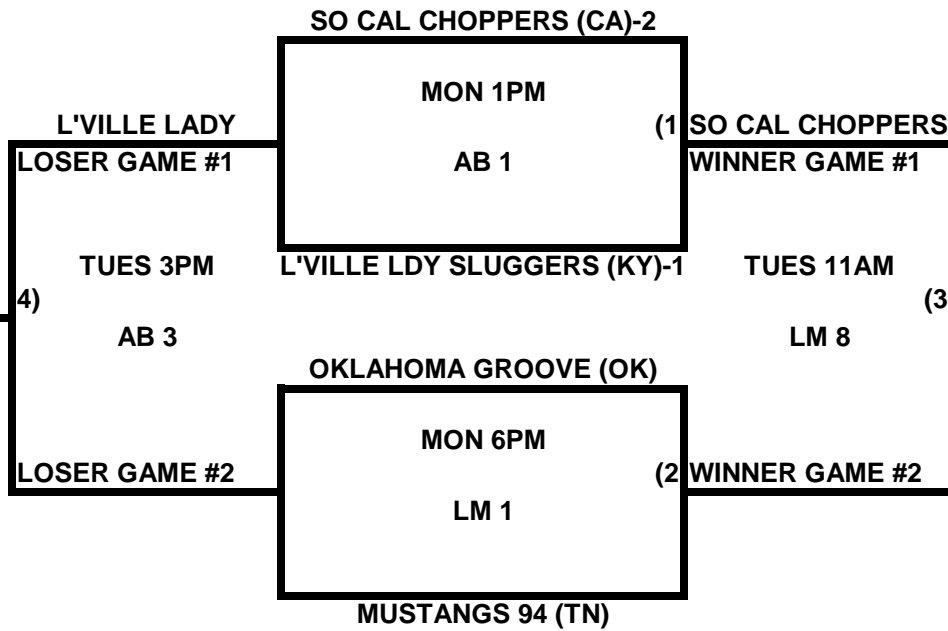

POOL W

POOL X

**2009 USA/ASA 14 AND UNDER NATIONAL CHAMPIONSHIP FINALS POOL
BRACKETS LOST MOUNTAIN AND AL BISHOP COMPLEX**

POOL Y

POOL Z

2009 USA/ASA 14 AND UNDER NATIONAL CHAMPIONSHIP FINALS POOL BRACKETS LOST MOUNTAIN AND AL BISHOP COMPLEX

POOL AA

POOL BB

**2009 USA/ASA 14 AND UNDER NATIONAL CHAMPIONSHIP FINALS POOL
BRACKETS LOST MOUNTAIN AND AL BISHOP COMPLEX**

POOL CC

POOL DD

2009 USA/ASA 14 AND UNDER NATIONAL CHAMPIONSHIP FINALS POOL
BRACKETS LOST MOUNTAIN AND AL BISHOP COMPLEX