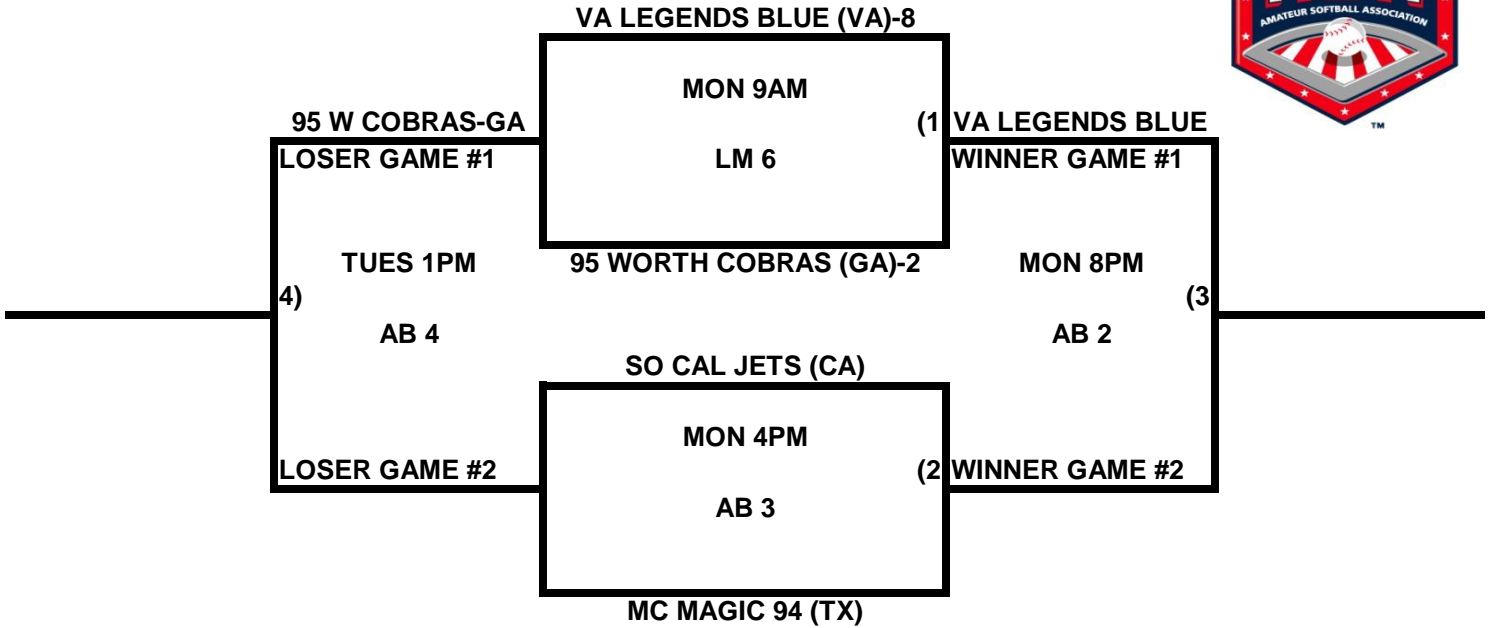

POOL C

POOL D

2009 USA/ASA 14 AND UNDER NATIONAL CHAMPIONSHIP FINALS POOL BRACKETS LOST MOUNTAIN AND AL BISHOP COMPLEX

POOL E

POOL F

**2009 USA/ASA 14 AND UNDER NATIONAL CHAMPIONSHIP FINALS POOL
BRACKETS LOST MOUNTAIN AND AL BISHOP COMPLEX**

POOL G

POOL H

2009 USA/ASA 14 AND UNDER NATIONAL CHAMPIONSHIP FINALS POOL BRACKETS LOST MOUNTAIN AND AL BISHOP COMPLEX

POOL I

POOL J

**2009 USA/ASA 14 AND UNDER NATIONAL CHAMPIONSHIP FINALS POOL
BRACKETS LOST MOUNTAIN AND AL BISHOP COMPLEX**

POOL K

POOL L

**2009 USA/ASA 14 AND UNDER NATIONAL CHAMPIONSHIP FINALS POOL
BRACKETS LOST MOUNTAIN AND AL BISHOP COMPLEX**

POOL M

POOL N

**2009 USA/ASA 14 AND UNDER NATIONAL CHAMPIONSHIP FINALS POOL
BRACKETS LOST MOUNTAIN AND AL BISHOP COMPLEX**