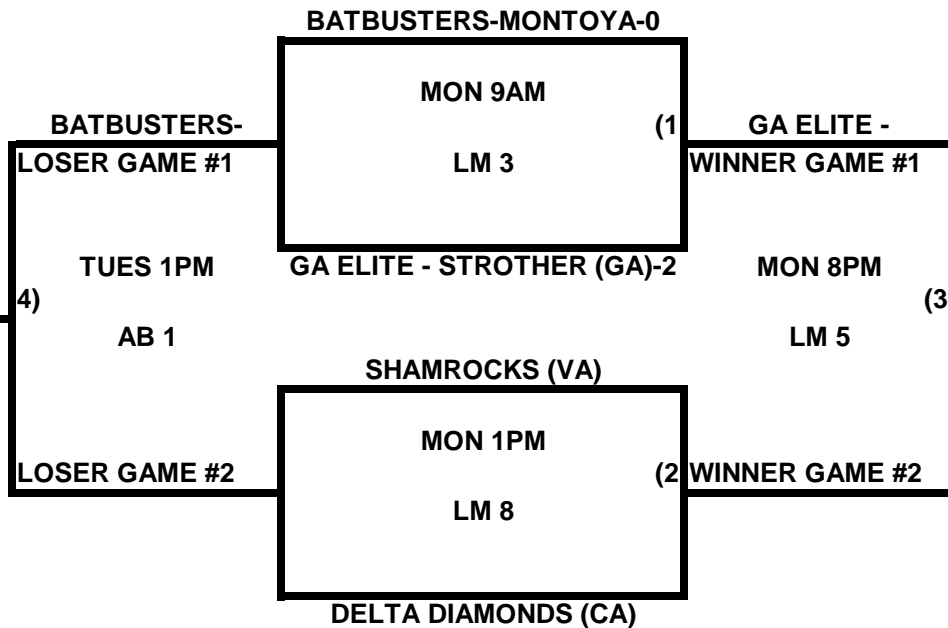

**2009 USA/ASA 14 AND UNDER NATIONAL CHAMPIONSHIP FINALS POOL
BRACKETS LOST MOUNTAIN AND AL BISHOP COMPLEX**

POOL A

POOL B

**2009 USA/ASA 14 AND UNDER NATIONAL CHAMPIONSHIP FINALS POOL
BRACKETS LOST MOUNTAIN AND AL BISHOP COMPLEX**

POOL C

POOL D

2009 USA/ASA 14 AND UNDER NATIONAL CHAMPIONSHIP FINALS POOL BRACKETS LOST MOUNTAIN AND AL BISHOP COMPLEX

POOL E

POOL F

**2009 USA/ASA 14 AND UNDER NATIONAL CHAMPIONSHIP FINALS POOL
BRACKETS LOST MOUNTAIN AND AL BISHOP COMPLEX**

POOL G

POOL H

2009 USA/ASA 14 AND UNDER NATIONAL CHAMPIONSHIP FINALS POOL BRACKETS LOST MOUNTAIN AND AL BISHOP COMPLEX

POOL I

POOL J

**2009 USA/ASA 14 AND UNDER NATIONAL CHAMPIONSHIP FINALS POOL
BRACKETS LOST MOUNTAIN AND AL BISHOP COMPLEX**

POOL K

POOL L

**2009 USA/ASA 14 AND UNDER NATIONAL CHAMPIONSHIP FINALS POOL
BRACKETS LOST MOUNTAIN AND AL BISHOP COMPLEX**

POOL M

POOL N

**2009 USA/ASA 14 AND UNDER NATIONAL CHAMPIONSHIP FINALS POOL
BRACKETS LOST MOUNTAIN AND AL BISHOP COMPLEX**