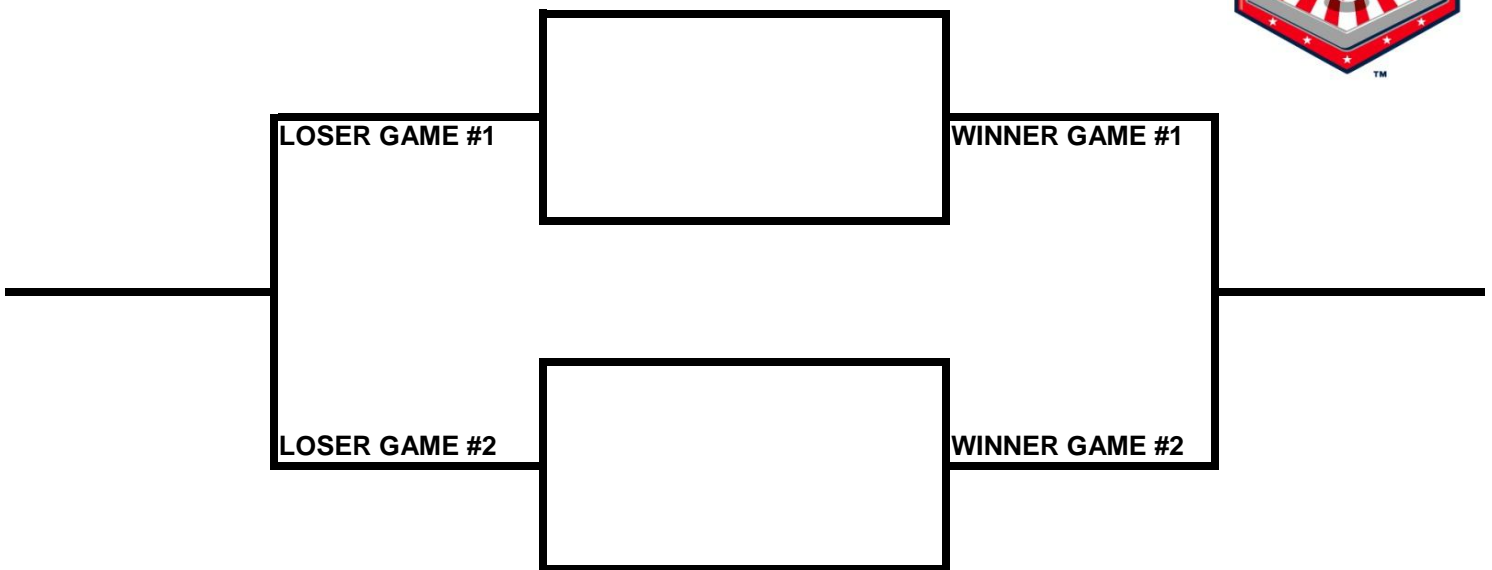

POOL AA

POOL BB

**2009 USA/ASA 14 AND UNDER NATIONAL CHAMPIONSHIP FINALS POOL
BRACKETS LOST MOUNTAIN AND AL BISHOP COMPLEX**

POOL CC

POOL DD

2009 USA/ASA 14 AND UNDER NATIONAL CHAMPIONSHIP FINALS POOL
BRACKETS LOST MOUNTAIN AND AL BISHOP COMPLEX