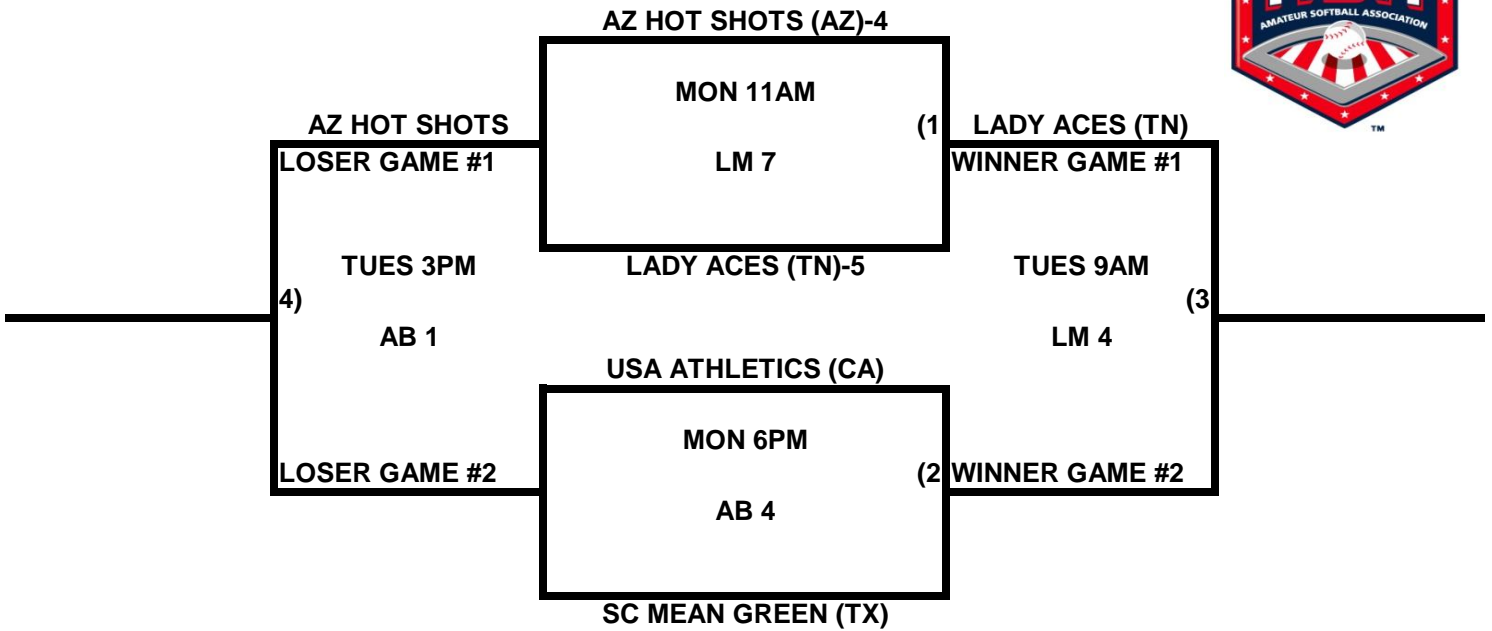

POOL S

POOL T

**2009 USA/ASA 14 AND UNDER NATIONAL CHAMPIONSHIP FINALS POOL
BRACKETS LOST MOUNTAIN AND AL BISHOP COMPLEX**

POOL U

POOL V

2009 USA/ASA 14 AND UNDER NATIONAL CHAMPIONSHIP FINALS POOL BRACKETS LOST MOUNTAIN AND AL BISHOP COMPLEX

POOL W

POOL X

**2009 USA/ASA 14 AND UNDER NATIONAL CHAMPIONSHIP FINALS POOL
BRACKETS LOST MOUNTAIN AND AL BISHOP COMPLEX**

POOL Y

POOL Z

2009 USA/ASA 14 AND UNDER NATIONAL CHAMPIONSHIP FINALS POOL BRACKETS LOST MOUNTAIN AND AL BISHOP COMPLEX

POOL AA

POOL BB

**2009 USA/ASA 14 AND UNDER NATIONAL CHAMPIONSHIP FINALS POOL
BRACKETS LOST MOUNTAIN AND AL BISHOP COMPLEX**

POOL CC

POOL DD

2009 USA/ASA 14 AND UNDER NATIONAL CHAMPIONSHIP FINALS POOL
BRACKETS LOST MOUNTAIN AND AL BISHOP COMPLEX