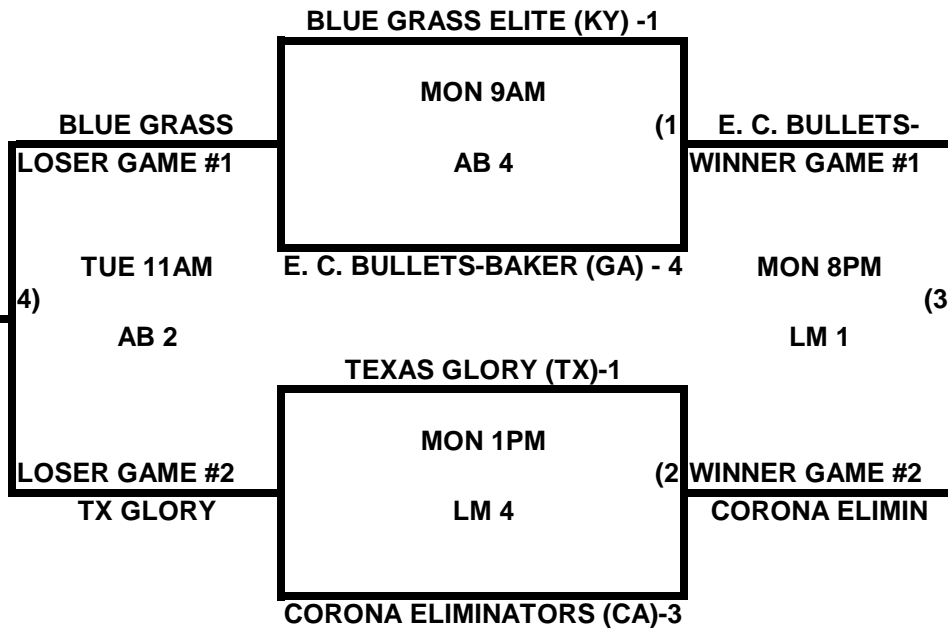

**2009 USA/ASA 14 AND UNDER NATIONAL CHAMPIONSHIP FINALS POOL
BRACKETS LOST MOUNTAIN AND AL BISHOP COMPLEX**

POOL A

POOL B

**2009 USA/ASA 14 AND UNDER NATIONAL CHAMPIONSHIP FINALS POOL
BRACKETS LOST MOUNTAIN AND AL BISHOP COMPLEX**

POOL C

POOL D

2009 USA/ASA 14 AND UNDER NATIONAL CHAMPIONSHIP FINALS POOL BRACKETS LOST MOUNTAIN AND AL BISHOP COMPLEX

POOL E

POOL F

**2009 USA/ASA 14 AND UNDER NATIONAL CHAMPIONSHIP FINALS POOL
BRACKETS LOST MOUNTAIN AND AL BISHOP COMPLEX**