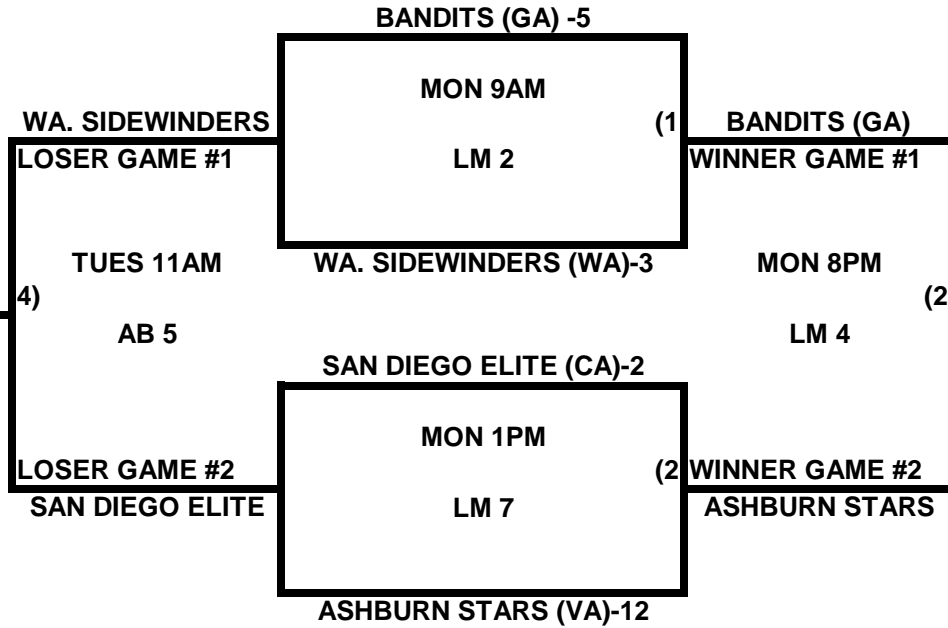

**2009 USA/ASA 14 AND UNDER NATIONAL CHAMPIONSHIP FINALS POOL
BRACKETS LOST MOUNTAIN AND AL BISHOP COMPLEX**

POOL G