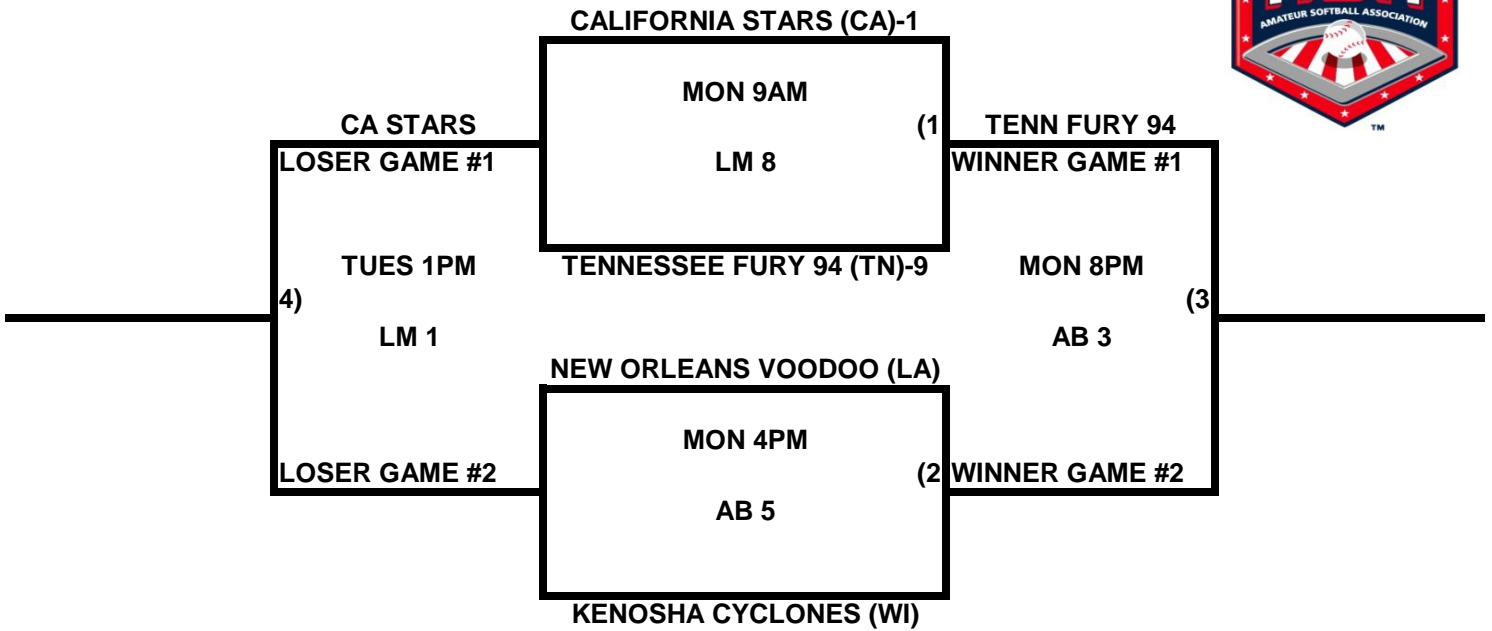

POOL K

POOL L

**2009 USA/ASA 14 AND UNDER NATIONAL CHAMPIONSHIP FINALS POOL
BRACKETS LOST MOUNTAIN AND AL BISHOP COMPLEX**

POOL M

POOL N

**2009 USA/ASA 14 AND UNDER NATIONAL CHAMPIONSHIP FINALS POOL
BRACKETS LOST MOUNTAIN AND AL BISHOP COMPLEX**

POOL O

POOL P

**2009 USA/ASA 14 AND UNDER NATIONAL CHAMPIONSHIP FINALS POOL
BRACKETS LOST MOUNTAIN AND AL BISHOP COMPLEX**

POOL Q

POOL R

**2009 USA/ASA 14 AND UNDER NATIONAL CHAMPIONSHIP FINALS POOL
BRACKETS LOST MOUNTAIN AND AL BISHOP COMPLEX**