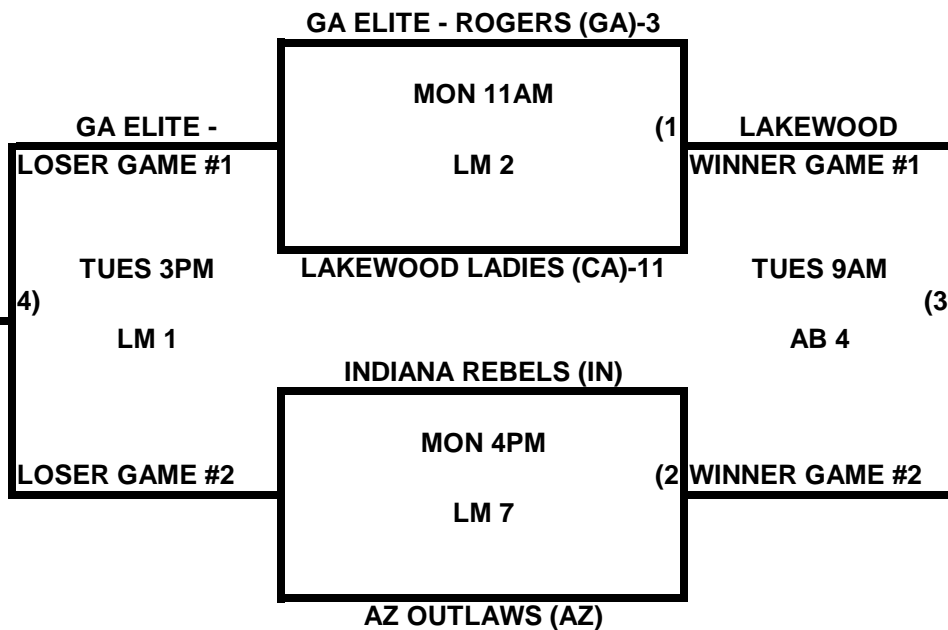

POOL K

POOL L

**2009 USA/ASA 14 AND UNDER NATIONAL CHAMPIONSHIP FINALS POOL
BRACKETS LOST MOUNTAIN AND AL BISHOP COMPLEX**

POOL M

POOL N

**2009 USA/ASA 14 AND UNDER NATIONAL CHAMPIONSHIP FINALS POOL
BRACKETS LOST MOUNTAIN AND AL BISHOP COMPLEX**

POOL O

POOL P

**2009 USA/ASA 14 AND UNDER NATIONAL CHAMPIONSHIP FINALS POOL
BRACKETS LOST MOUNTAIN AND AL BISHOP COMPLEX**

POOL Q

POOL R

**2009 USA/ASA 14 AND UNDER NATIONAL CHAMPIONSHIP FINALS POOL
BRACKETS LOST MOUNTAIN AND AL BISHOP COMPLEX**

POOL S

POOL T

**2009 USA/ASA 14 AND UNDER NATIONAL CHAMPIONSHIP FINALS POOL
BRACKETS LOST MOUNTAIN AND AL BISHOP COMPLEX**

POOL U

POOL V

2009 USA/ASA 14 AND UNDER NATIONAL CHAMPIONSHIP FINALS POOL BRACKETS LOST MOUNTAIN AND AL BISHOP COMPLEX