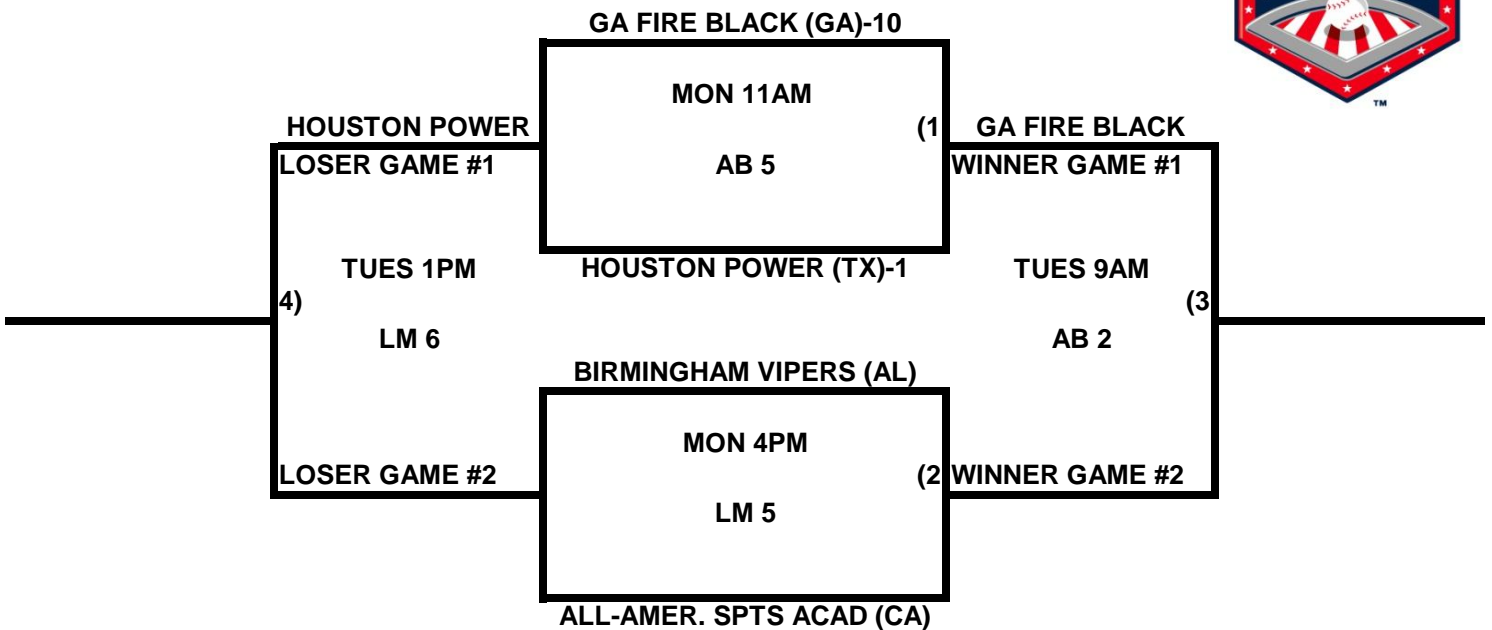

POOL O

POOL P

**2009 USA/ASA 14 AND UNDER NATIONAL CHAMPIONSHIP FINALS POOL
BRACKETS LOST MOUNTAIN AND AL BISHOP COMPLEX**

POOL Q

POOL R

**2009 USA/ASA 14 AND UNDER NATIONAL CHAMPIONSHIP FINALS POOL
BRACKETS LOST MOUNTAIN AND AL BISHOP COMPLEX**

POOL S

POOL T

**2009 USA/ASA 14 AND UNDER NATIONAL CHAMPIONSHIP FINALS POOL
BRACKETS LOST MOUNTAIN AND AL BISHOP COMPLEX**

POOL U

POOL V

2009 USA/ASA 14 AND UNDER NATIONAL CHAMPIONSHIP FINALS POOL BRACKETS LOST MOUNTAIN AND AL BISHOP COMPLEX