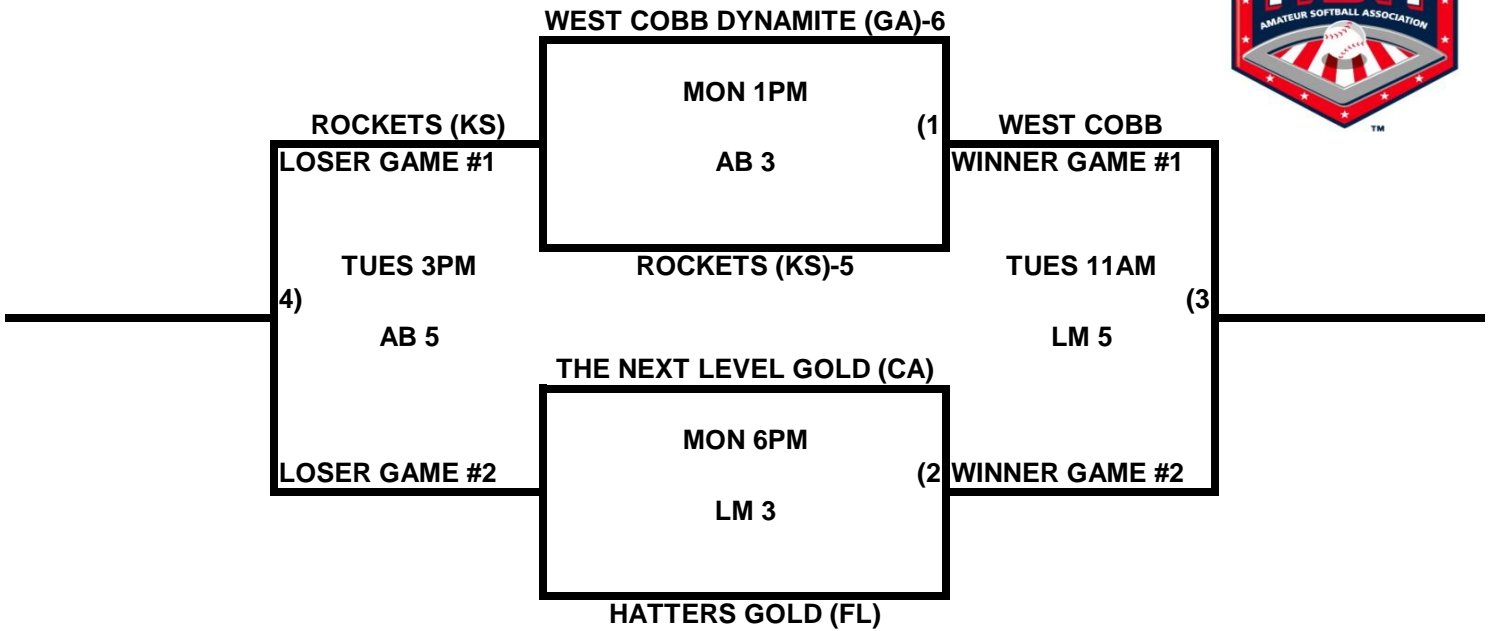

POOL W

POOL X

**2009 USA/ASA 14 AND UNDER NATIONAL CHAMPIONSHIP FINALS POOL
BRACKETS LOST MOUNTAIN AND AL BISHOP COMPLEX**

POOL Y

POOL Z

2009 USA/ASA 14 AND UNDER NATIONAL CHAMPIONSHIP FINALS POOL BRACKETS LOST MOUNTAIN AND AL BISHOP COMPLEX

POOL AA

POOL BB

**2009 USA/ASA 14 AND UNDER NATIONAL CHAMPIONSHIP FINALS POOL
BRACKETS LOST MOUNTAIN AND AL BISHOP COMPLEX**

POOL CC

POOL DD

2009 USA/ASA 14 AND UNDER NATIONAL CHAMPIONSHIP FINALS POOL
BRACKETS LOST MOUNTAIN AND AL BISHOP COMPLEX

POOL EE

POOL FF

2009 USA/ASA 14 AND UNDER NATIONAL CHAMPIONSHIP FINALS POOL BRACKETS LOST MOUNTAIN AND AL BISHOP COMPLEX

POOL DD

- TEAM 1** CORONA ANGELS-SMITH (CA)
- TEAM 2** GEORGIA STING (GA)
- TEAM 3** SOUTHERN FORCE (IL)