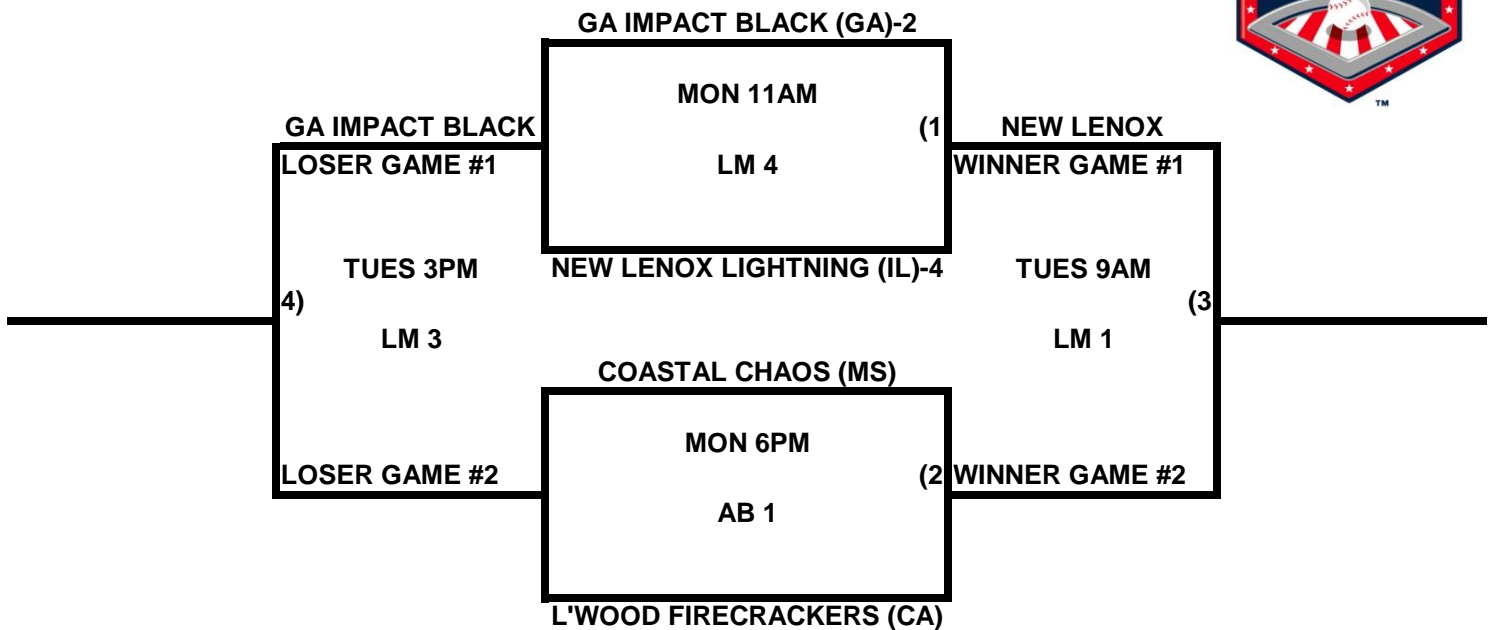

POOL O

POOL P

**2009 USA/ASA 14 AND UNDER NATIONAL CHAMPIONSHIP FINALS POOL
BRACKETS LOST MOUNTAIN AND AL BISHOP COMPLEX**

POOL Q

POOL R

**2009 USA/ASA 14 AND UNDER NATIONAL CHAMPIONSHIP FINALS POOL
BRACKETS LOST MOUNTAIN AND AL BISHOP COMPLEX**

POOL S

POOL T

**2009 USA/ASA 14 AND UNDER NATIONAL CHAMPIONSHIP FINALS POOL
BRACKETS LOST MOUNTAIN AND AL BISHOP COMPLEX**

POOL U

POOL V

2009 USA/ASA 14 AND UNDER NATIONAL CHAMPIONSHIP FINALS POOL BRACKETS LOST MOUNTAIN AND AL BISHOP COMPLEX

POOL W

POOL X

**2009 USA/ASA 14 AND UNDER NATIONAL CHAMPIONSHIP FINALS POOL
BRACKETS LOST MOUNTAIN AND AL BISHOP COMPLEX**

POOL Y

POOL Z

2009 USA/ASA 14 AND UNDER NATIONAL CHAMPIONSHIP FINALS POOL BRACKETS LOST MOUNTAIN AND AL BISHOP COMPLEX