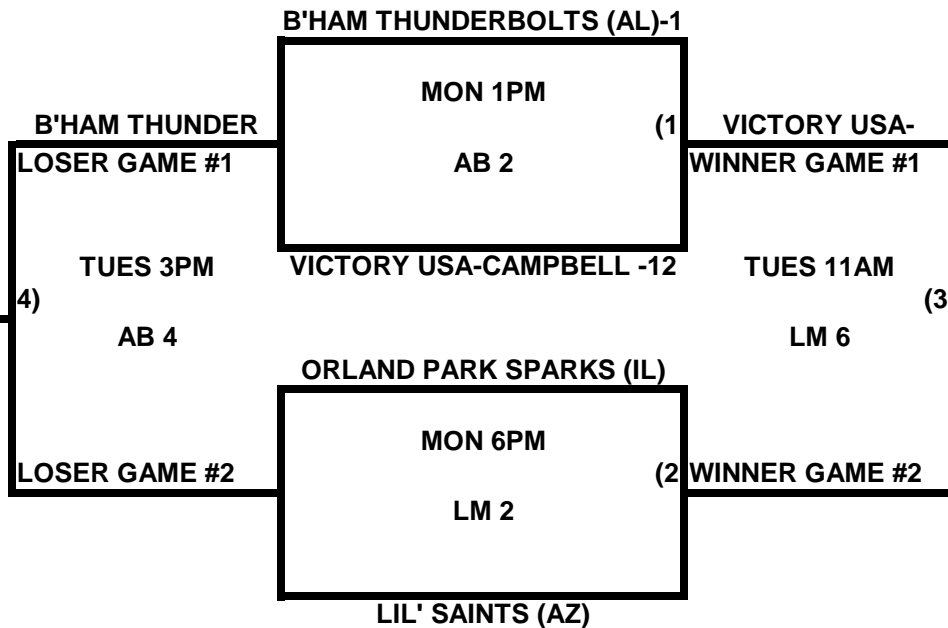

POOL W

POOL X

**2009 USA/ASA 14 AND UNDER NATIONAL CHAMPIONSHIP FINALS POOL
BRACKETS LOST MOUNTAIN AND AL BISHOP COMPLEX**

POOL Y

POOL Z

2009 USA/ASA 14 AND UNDER NATIONAL CHAMPIONSHIP FINALS POOL BRACKETS LOST MOUNTAIN AND AL BISHOP COMPLEX

POOL AA

POOL BB

**2009 USA/ASA 14 AND UNDER NATIONAL CHAMPIONSHIP FINALS POOL
BRACKETS LOST MOUNTAIN AND AL BISHOP COMPLEX**

POOL CC

POOL DD

2009 USA/ASA 14 AND UNDER NATIONAL CHAMPIONSHIP FINALS POOL
BRACKETS LOST MOUNTAIN AND AL BISHOP COMPLEX