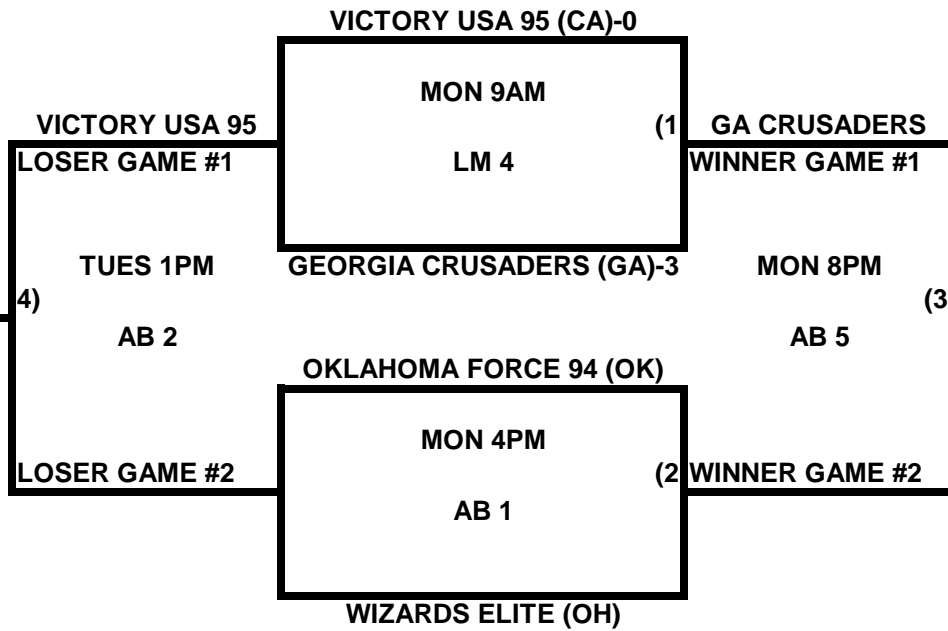

POOL G

POOL H

2009 USA/ASA 14 AND UNDER NATIONAL CHAMPIONSHIP FINALS POOL BRACKETS LOST MOUNTAIN AND AL BISHOP COMPLEX

POOL I

POOL J

**2009 USA/ASA 14 AND UNDER NATIONAL CHAMPIONSHIP FINALS POOL
BRACKETS LOST MOUNTAIN AND AL BISHOP COMPLEX**

POOL K

POOL L

**2009 USA/ASA 14 AND UNDER NATIONAL CHAMPIONSHIP FINALS POOL
BRACKETS LOST MOUNTAIN AND AL BISHOP COMPLEX**

POOL M

POOL N

**2009 USA/ASA 14 AND UNDER NATIONAL CHAMPIONSHIP FINALS POOL
BRACKETS LOST MOUNTAIN AND AL BISHOP COMPLEX**