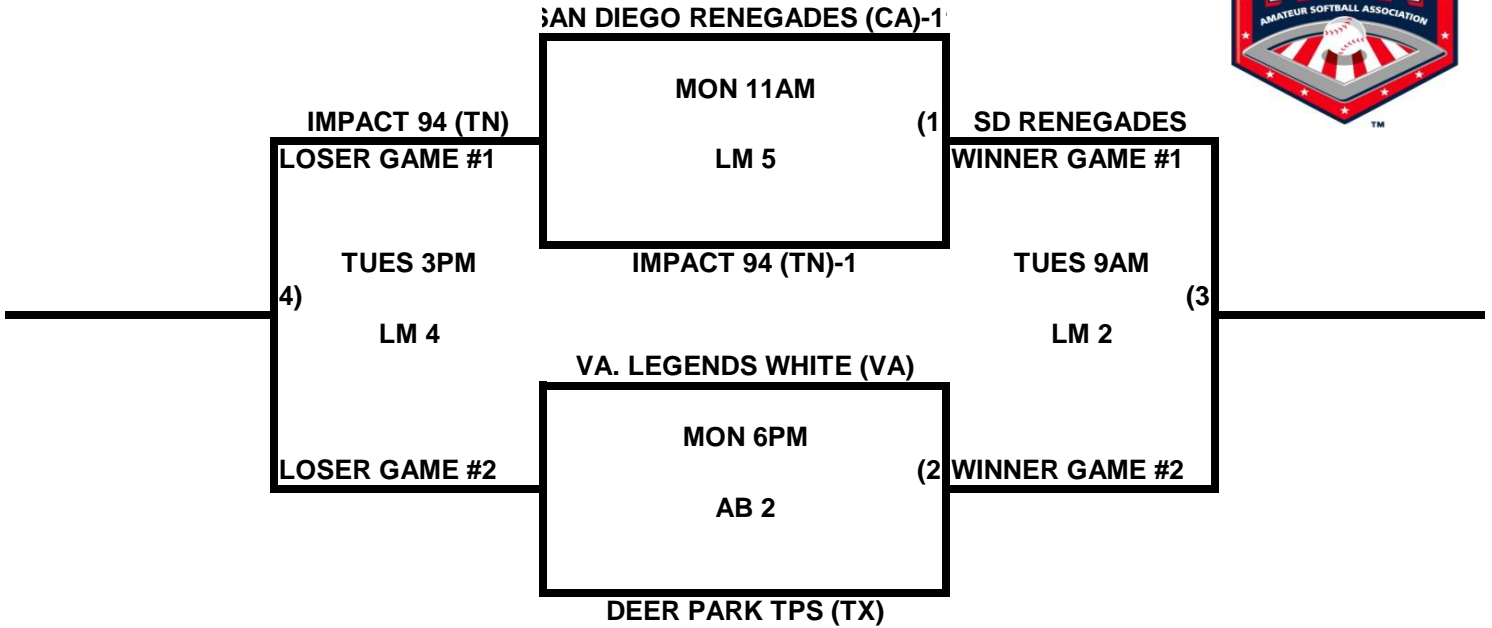

POOL S

POOL T

**2009 USA/ASA 14 AND UNDER NATIONAL CHAMPIONSHIP FINALS POOL
BRACKETS LOST MOUNTAIN AND AL BISHOP COMPLEX**

POOL U

POOL V

2009 USA/ASA 14 AND UNDER NATIONAL CHAMPIONSHIP FINALS POOL BRACKETS LOST MOUNTAIN AND AL BISHOP COMPLEX

POOL W

POOL X

**2009 USA/ASA 14 AND UNDER NATIONAL CHAMPIONSHIP FINALS POOL
BRACKETS LOST MOUNTAIN AND AL BISHOP COMPLEX**

POOL Y

POOL Z

2009 USA/ASA 14 AND UNDER NATIONAL CHAMPIONSHIP FINALS POOL BRACKETS LOST MOUNTAIN AND AL BISHOP COMPLEX