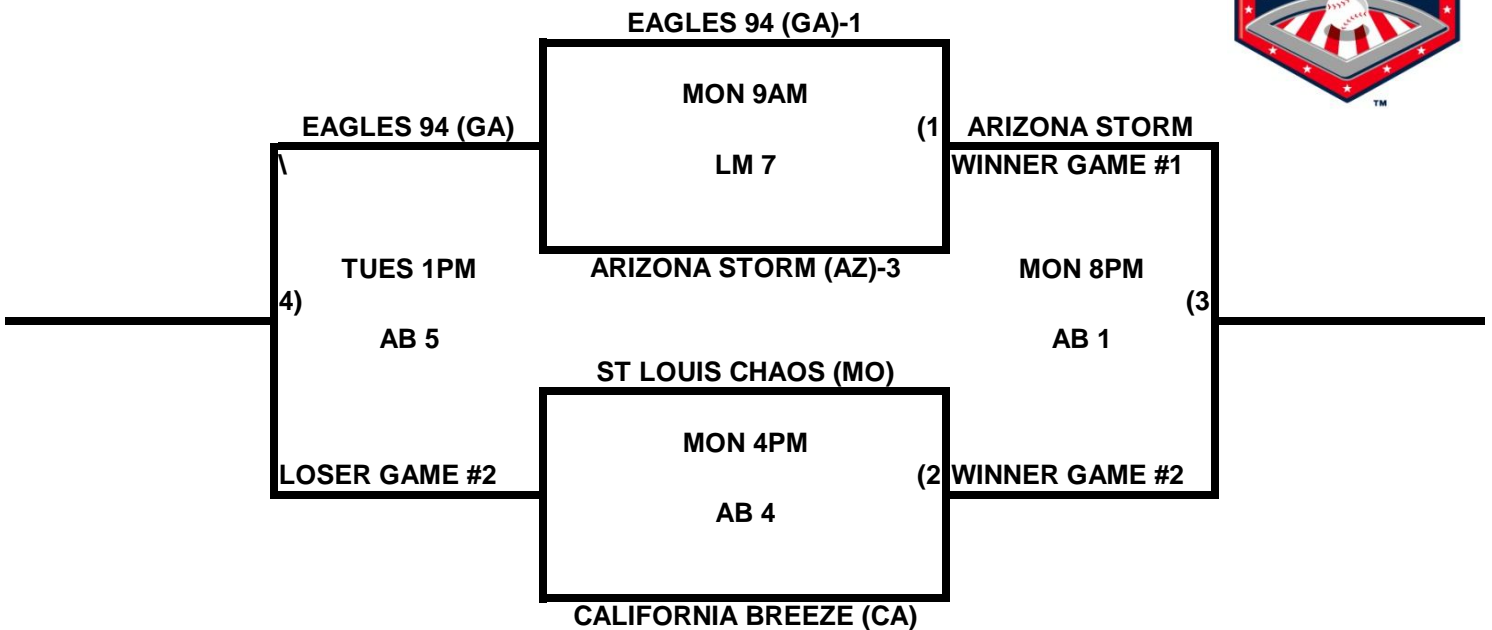

POOL G

POOL H

2009 USA/ASA 14 AND UNDER NATIONAL CHAMPIONSHIP FINALS POOL BRACKETS LOST MOUNTAIN AND AL BISHOP COMPLEX

POOL I

POOL J

**2009 USA/ASA 14 AND UNDER NATIONAL CHAMPIONSHIP FINALS POOL
BRACKETS LOST MOUNTAIN AND AL BISHOP COMPLEX**

POOL K

POOL L

**2009 USA/ASA 14 AND UNDER NATIONAL CHAMPIONSHIP FINALS POOL
BRACKETS LOST MOUNTAIN AND AL BISHOP COMPLEX**

POOL M

POOL N

**2009 USA/ASA 14 AND UNDER NATIONAL CHAMPIONSHIP FINALS POOL
BRACKETS LOST MOUNTAIN AND AL BISHOP COMPLEX**