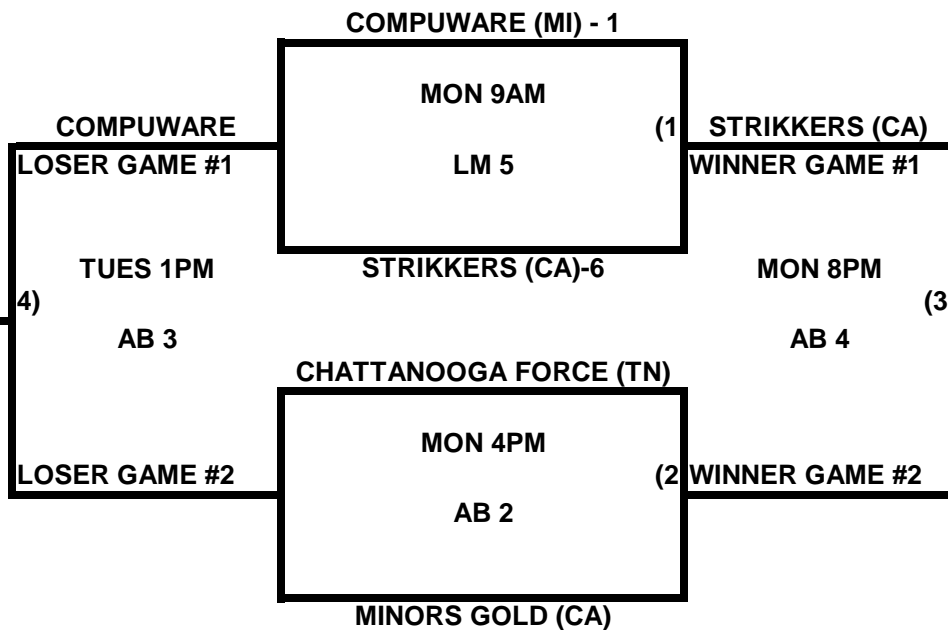

POOL G

POOL H

2009 USA/ASA 14 AND UNDER NATIONAL CHAMPIONSHIP FINALS POOL BRACKETS LOST MOUNTAIN AND AL BISHOP COMPLEX

POOL I

POOL J

**2009 USA/ASA 14 AND UNDER NATIONAL CHAMPIONSHIP FINALS POOL
BRACKETS LOST MOUNTAIN AND AL BISHOP COMPLEX**

POOL K

POOL L

**2009 USA/ASA 14 AND UNDER NATIONAL CHAMPIONSHIP FINALS POOL
BRACKETS LOST MOUNTAIN AND AL BISHOP COMPLEX**

POOL M

POOL N

**2009 USA/ASA 14 AND UNDER NATIONAL CHAMPIONSHIP FINALS POOL
BRACKETS LOST MOUNTAIN AND AL BISHOP COMPLEX**