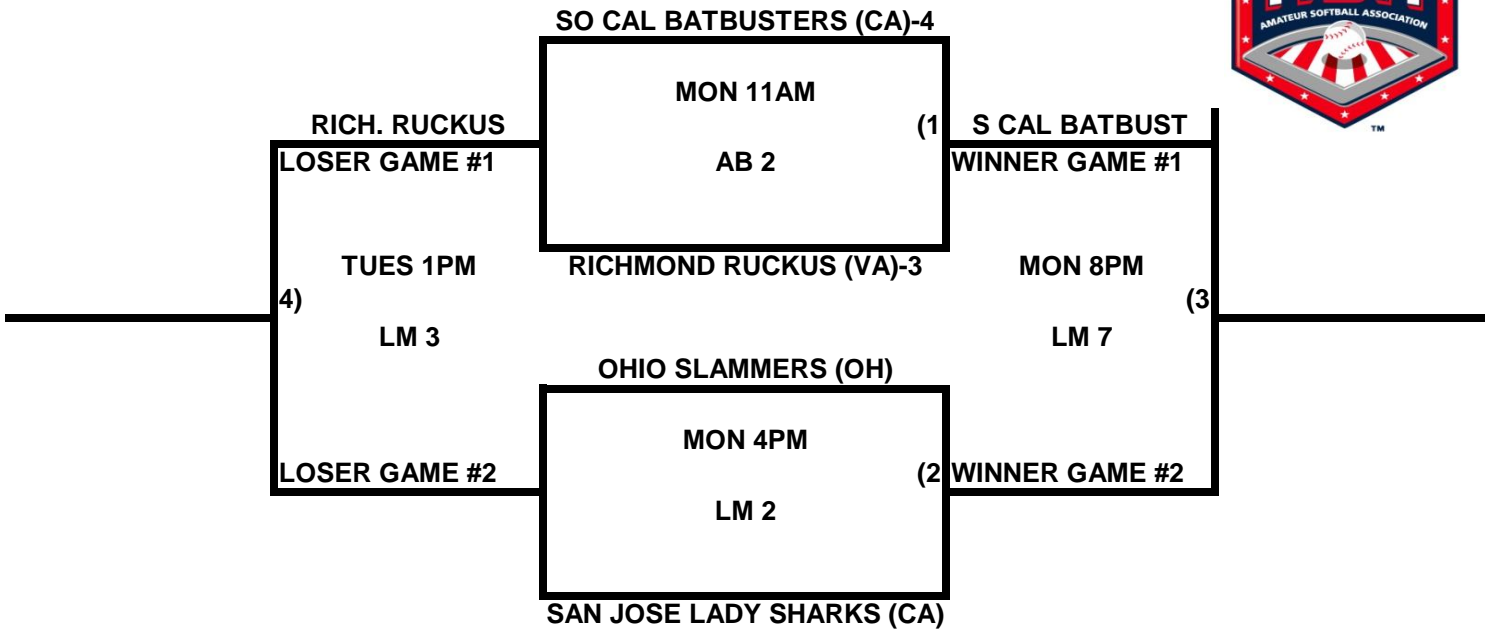

POOL K

POOL L

**2009 USA/ASA 14 AND UNDER NATIONAL CHAMPIONSHIP FINALS POOL
BRACKETS LOST MOUNTAIN AND AL BISHOP COMPLEX**

POOL M

POOL N

**2009 USA/ASA 14 AND UNDER NATIONAL CHAMPIONSHIP FINALS POOL
BRACKETS LOST MOUNTAIN AND AL BISHOP COMPLEX**

POOL O

POOL P

**2009 USA/ASA 14 AND UNDER NATIONAL CHAMPIONSHIP FINALS POOL
BRACKETS LOST MOUNTAIN AND AL BISHOP COMPLEX**

POOL Q

POOL R

**2009 USA/ASA 14 AND UNDER NATIONAL CHAMPIONSHIP FINALS POOL
BRACKETS LOST MOUNTAIN AND AL BISHOP COMPLEX**