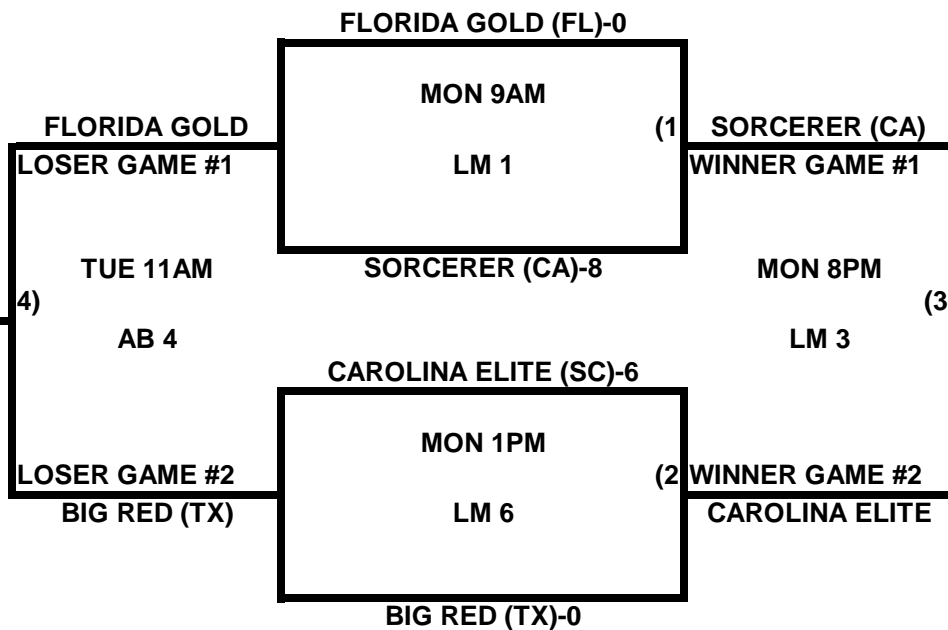

POOL C

POOL D

2009 USA/ASA 14 AND UNDER NATIONAL CHAMPIONSHIP FINALS POOL BRACKETS LOST MOUNTAIN AND AL BISHOP COMPLEX

POOL E

POOL F

**2009 USA/ASA 14 AND UNDER NATIONAL CHAMPIONSHIP FINALS POOL
BRACKETS LOST MOUNTAIN AND AL BISHOP COMPLEX**

POOL G

POOL H

2009 USA/ASA 14 AND UNDER NATIONAL CHAMPIONSHIP FINALS POOL BRACKETS LOST MOUNTAIN AND AL BISHOP COMPLEX

POOL I

POOL J

**2009 USA/ASA 14 AND UNDER NATIONAL CHAMPIONSHIP FINALS POOL
BRACKETS LOST MOUNTAIN AND AL BISHOP COMPLEX**