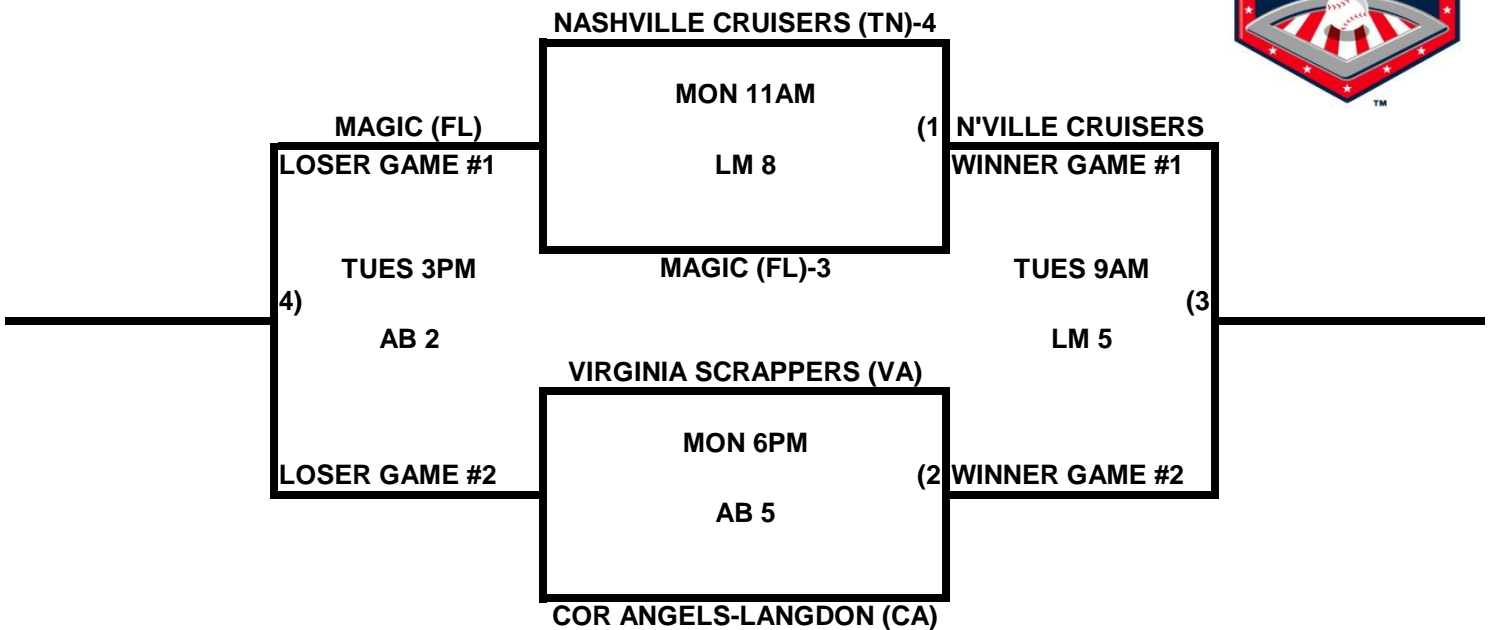

POOL S

POOL T

**2009 USA/ASA 14 AND UNDER NATIONAL CHAMPIONSHIP FINALS POOL
BRACKETS LOST MOUNTAIN AND AL BISHOP COMPLEX**

POOL U

POOL V

2009 USA/ASA 14 AND UNDER NATIONAL CHAMPIONSHIP FINALS POOL BRACKETS LOST MOUNTAIN AND AL BISHOP COMPLEX

POOL W

POOL X

**2009 USA/ASA 14 AND UNDER NATIONAL CHAMPIONSHIP FINALS POOL
BRACKETS LOST MOUNTAIN AND AL BISHOP COMPLEX**

POOL Y

POOL Z

2009 USA/ASA 14 AND UNDER NATIONAL CHAMPIONSHIP FINALS POOL BRACKETS LOST MOUNTAIN AND AL BISHOP COMPLEX

POOL AA

POOL BB

**2009 USA/ASA 14 AND UNDER NATIONAL CHAMPIONSHIP FINALS POOL
BRACKETS LOST MOUNTAIN AND AL BISHOP COMPLEX**

POOL CC

POOL DD

2009 USA/ASA 14 AND UNDER NATIONAL CHAMPIONSHIP FINALS POOL
BRACKETS LOST MOUNTAIN AND AL BISHOP COMPLEX