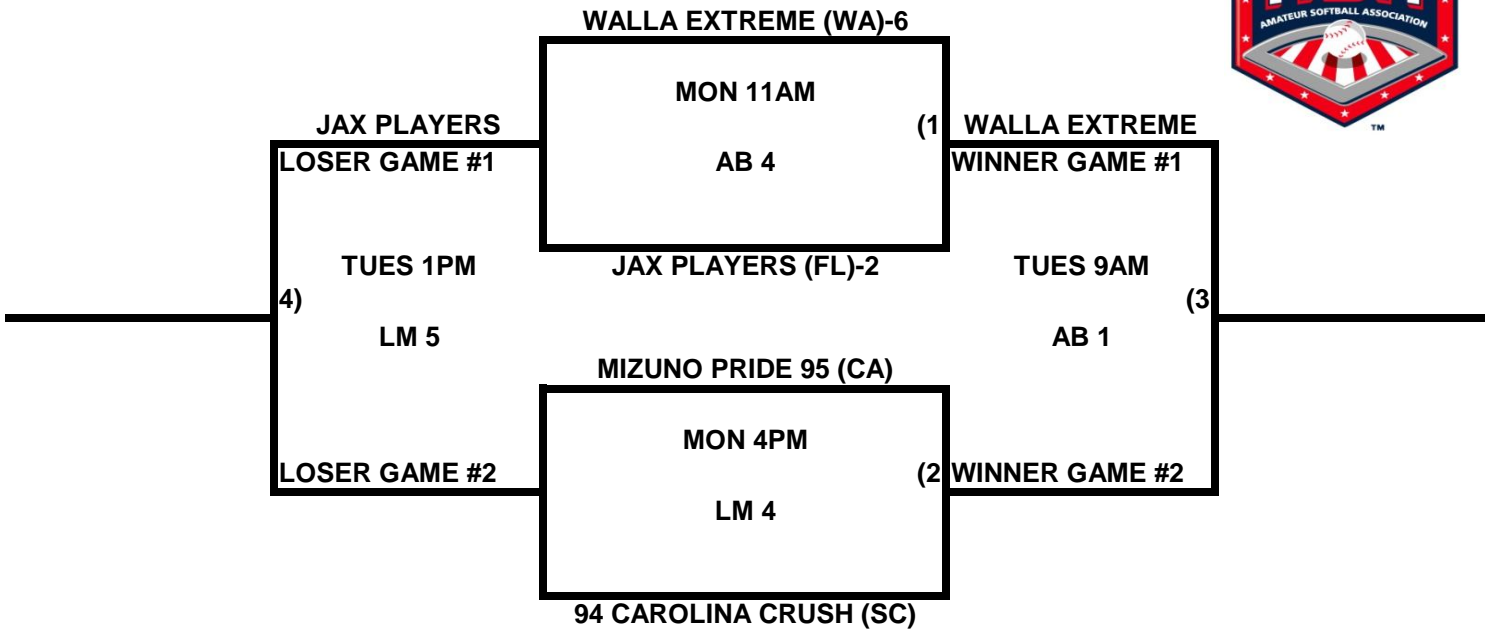

POOL O

POOL P

**2009 USA/ASA 14 AND UNDER NATIONAL CHAMPIONSHIP FINALS POOL
BRACKETS LOST MOUNTAIN AND AL BISHOP COMPLEX**

POOL Q

POOL R

**2009 USA/ASA 14 AND UNDER NATIONAL CHAMPIONSHIP FINALS POOL
BRACKETS LOST MOUNTAIN AND AL BISHOP COMPLEX**

POOL S

POOL T

**2009 USA/ASA 14 AND UNDER NATIONAL CHAMPIONSHIP FINALS POOL
BRACKETS LOST MOUNTAIN AND AL BISHOP COMPLEX**

POOL U

POOL V

2009 USA/ASA 14 AND UNDER NATIONAL CHAMPIONSHIP FINALS POOL BRACKETS LOST MOUNTAIN AND AL BISHOP COMPLEX