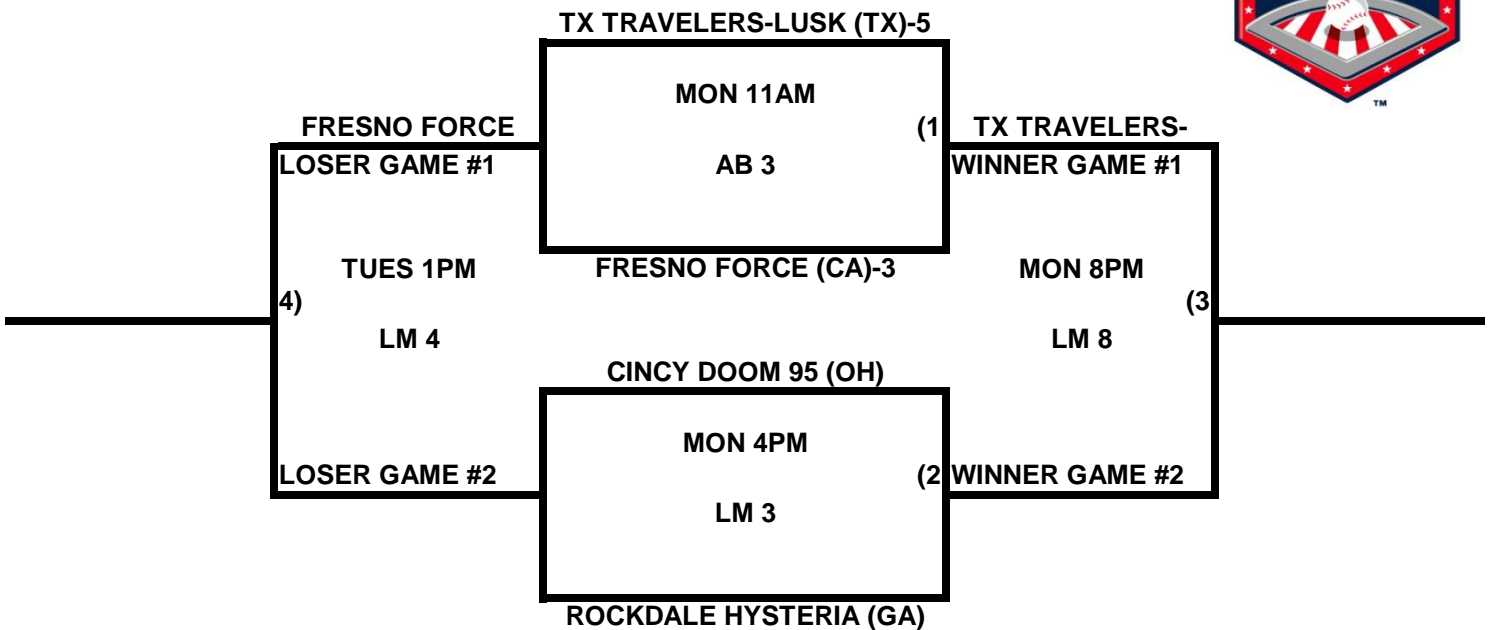

POOL K

POOL L

**2009 USA/ASA 14 AND UNDER NATIONAL CHAMPIONSHIP FINALS POOL
BRACKETS LOST MOUNTAIN AND AL BISHOP COMPLEX**

POOL M

POOL N

**2009 USA/ASA 14 AND UNDER NATIONAL CHAMPIONSHIP FINALS POOL
BRACKETS LOST MOUNTAIN AND AL BISHOP COMPLEX**

POOL O

POOL P

**2009 USA/ASA 14 AND UNDER NATIONAL CHAMPIONSHIP FINALS POOL
BRACKETS LOST MOUNTAIN AND AL BISHOP COMPLEX**

POOL Q

POOL R

**2009 USA/ASA 14 AND UNDER NATIONAL CHAMPIONSHIP FINALS POOL
BRACKETS LOST MOUNTAIN AND AL BISHOP COMPLEX**