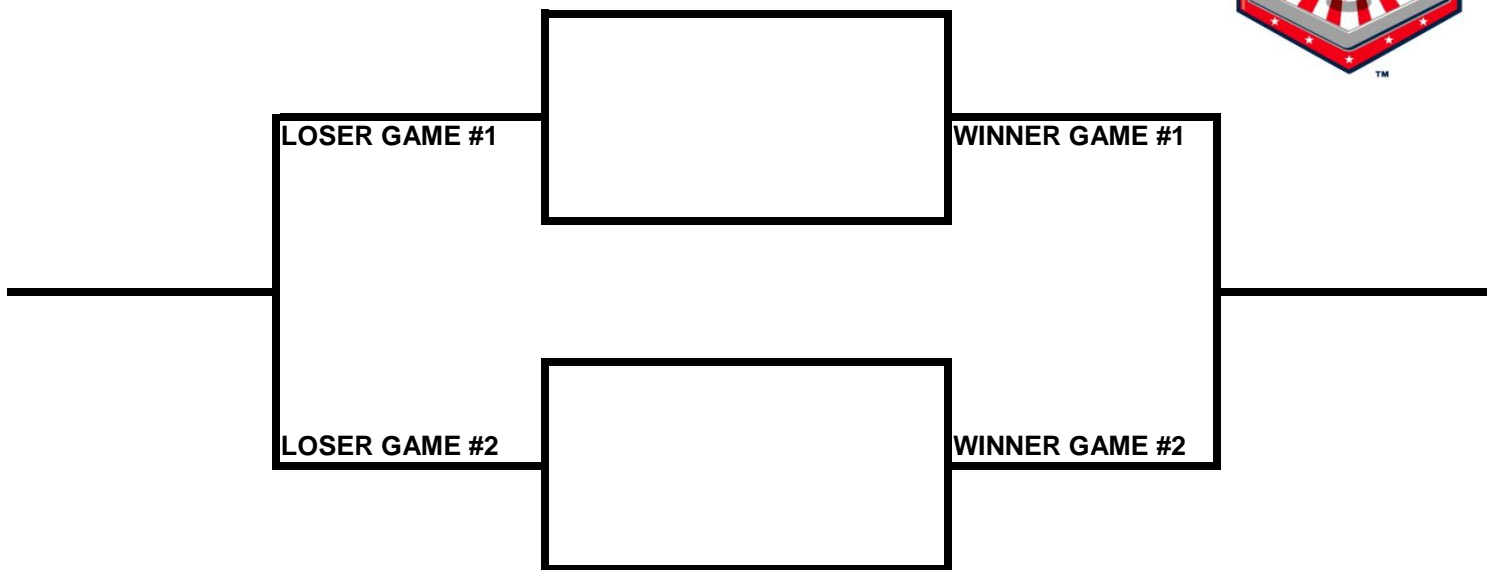

2009 USA/ASA 14 AND UNDER NATIONAL CHAMPIONSHIP FINALS POOL
BRACKETS LOST MOUNTAIN AND AL BISHOP COMPLEX

POOL EE

POOL FF