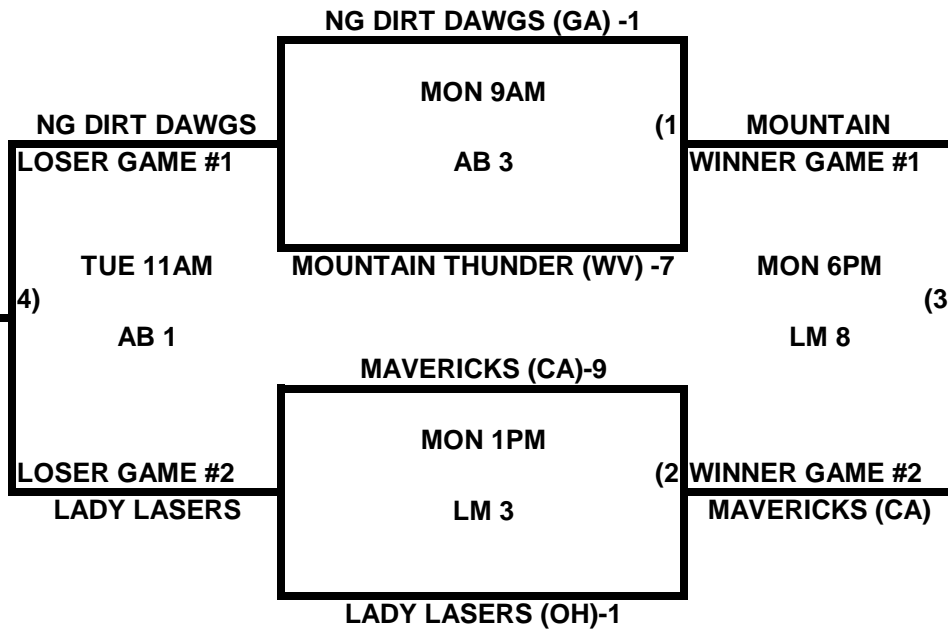

**2009 USA/ASA 14 AND UNDER NATIONAL CHAMPIONSHIP FINALS POOL
BRACKETS LOST MOUNTAIN AND AL BISHOP COMPLEX**

POOL A

POOL B

**2009 USA/ASA 14 AND UNDER NATIONAL CHAMPIONSHIP FINALS POOL
BRACKETS LOST MOUNTAIN AND AL BISHOP COMPLEX**

POOL C

POOL D

2009 USA/ASA 14 AND UNDER NATIONAL CHAMPIONSHIP FINALS POOL BRACKETS LOST MOUNTAIN AND AL BISHOP COMPLEX

POOL E

POOL F

**2009 USA/ASA 14 AND UNDER NATIONAL CHAMPIONSHIP FINALS POOL
BRACKETS LOST MOUNTAIN AND AL BISHOP COMPLEX**