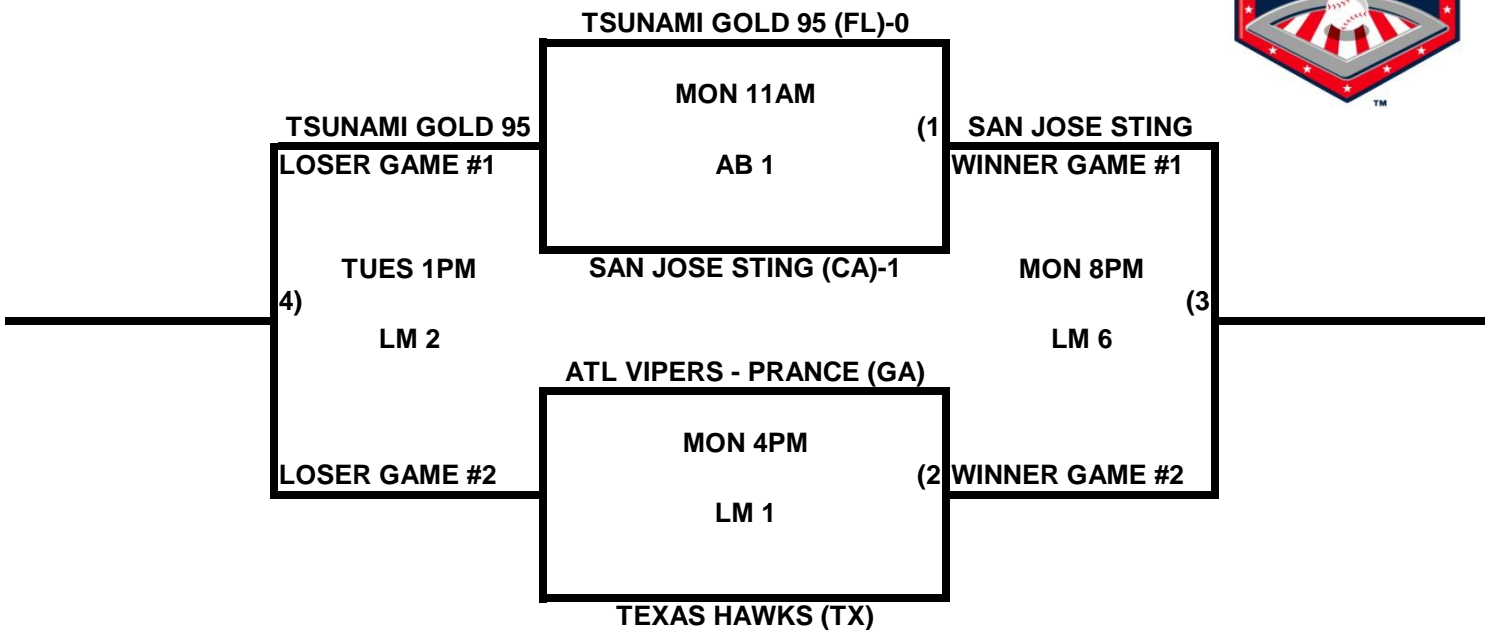

POOL K

POOL L

**2009 USA/ASA 14 AND UNDER NATIONAL CHAMPIONSHIP FINALS POOL
BRACKETS LOST MOUNTAIN AND AL BISHOP COMPLEX**

POOL M

POOL N

**2009 USA/ASA 14 AND UNDER NATIONAL CHAMPIONSHIP FINALS POOL
BRACKETS LOST MOUNTAIN AND AL BISHOP COMPLEX**

POOL O

POOL P

**2009 USA/ASA 14 AND UNDER NATIONAL CHAMPIONSHIP FINALS POOL
BRACKETS LOST MOUNTAIN AND AL BISHOP COMPLEX**

POOL Q

POOL R

**2009 USA/ASA 14 AND UNDER NATIONAL CHAMPIONSHIP FINALS POOL
BRACKETS LOST MOUNTAIN AND AL BISHOP COMPLEX**