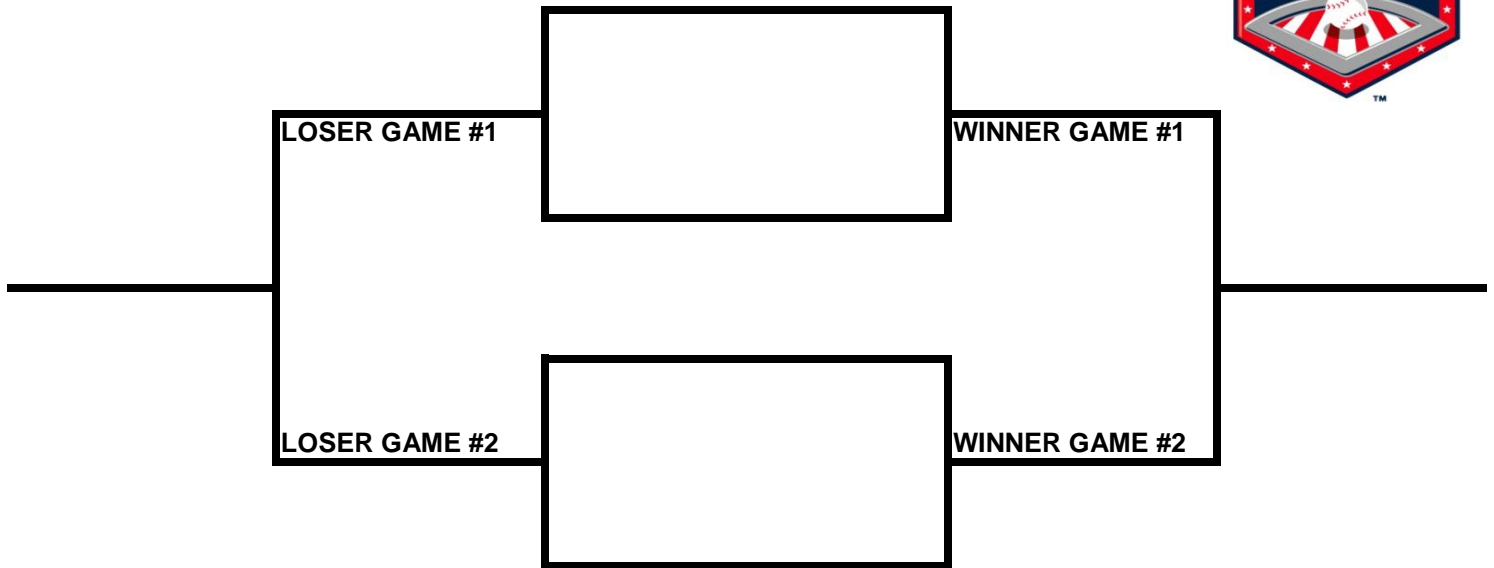

2009 USA/ASA 14 AND UNDER NATIONAL CHAMPIONSHIP FINALS POOL
BRACKETS LOST MOUNTAIN AND AL BISHOP COMPLEX

POOL EE