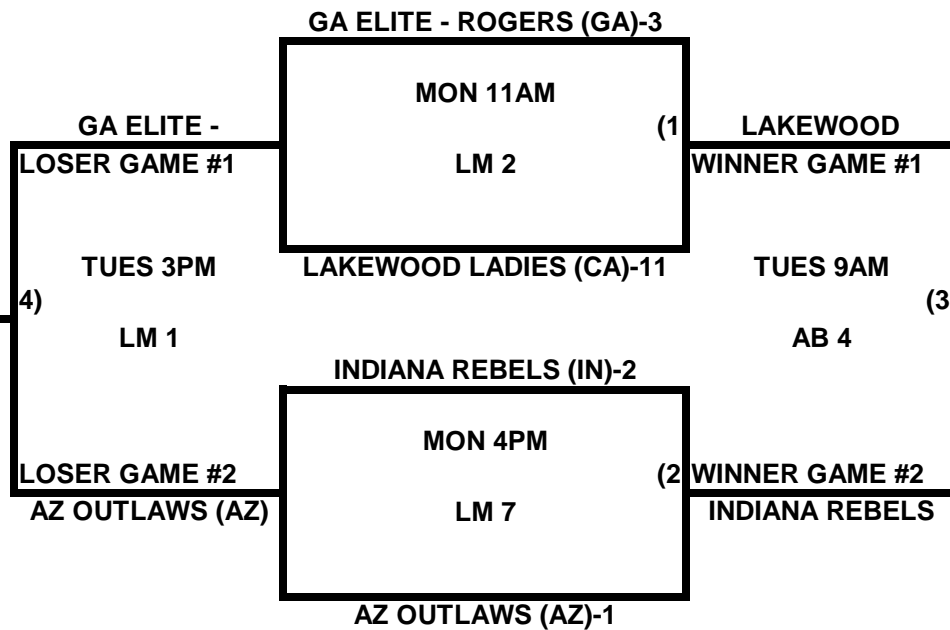

POOL O

POOL P

**2009 USA/ASA 14 AND UNDER NATIONAL CHAMPIONSHIP FINALS POOL
BRACKETS LOST MOUNTAIN AND AL BISHOP COMPLEX**

POOL Q

POOL R

2009 USA/ASA 14 AND UNDER NATIONAL CHAMPIONSHIP FINALS POOL BRACKETS LOST MOUNTAIN AND AL BISHOP COMPLEX

POOL S

POOL T

**2009 USA/ASA 14 AND UNDER NATIONAL CHAMPIONSHIP FINALS POOL
BRACKETS LOST MOUNTAIN AND AL BISHOP COMPLEX**

POOL U

POOL V

**2009 USA/ASA 14 AND UNDER NATIONAL CHAMPIONSHIP FINALS POOL
BRACKETS LOST MOUNTAIN AND AL BISHOP COMPLEX**