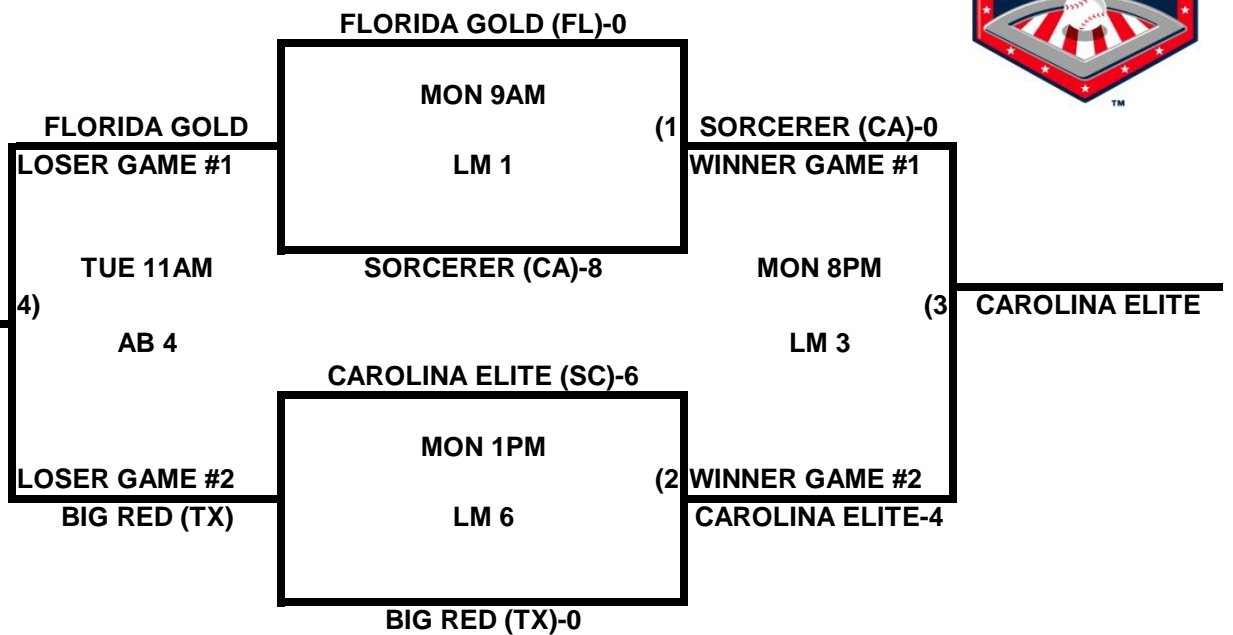

POOL C

POOL D

2009 USA/ASA 14 AND UNDER NATIONAL CHAMPIONSHIP FINALS POOL BRACKETS LOST MOUNTAIN AND AL BISHOP COMPLEX

POOL E

POOL F

**2009 USA/ASA 14 AND UNDER NATIONAL CHAMPIONSHIP FINALS POOL
BRACKETS LOST MOUNTAIN AND AL BISHOP COMPLEX**

POOL G

POOL H

**2009 USA/ASA 14 AND UNDER NATIONAL CHAMPIONSHIP FINALS POOL
BRACKETS LOST MOUNTAIN AND AL BISHOP COMPLEX**

POOL I

POOL J

**2009 USA/ASA 14 AND UNDER NATIONAL CHAMPIONSHIP FINALS POOL
BRACKETS LOST MOUNTAIN AND AL BISHOP COMPLEX**