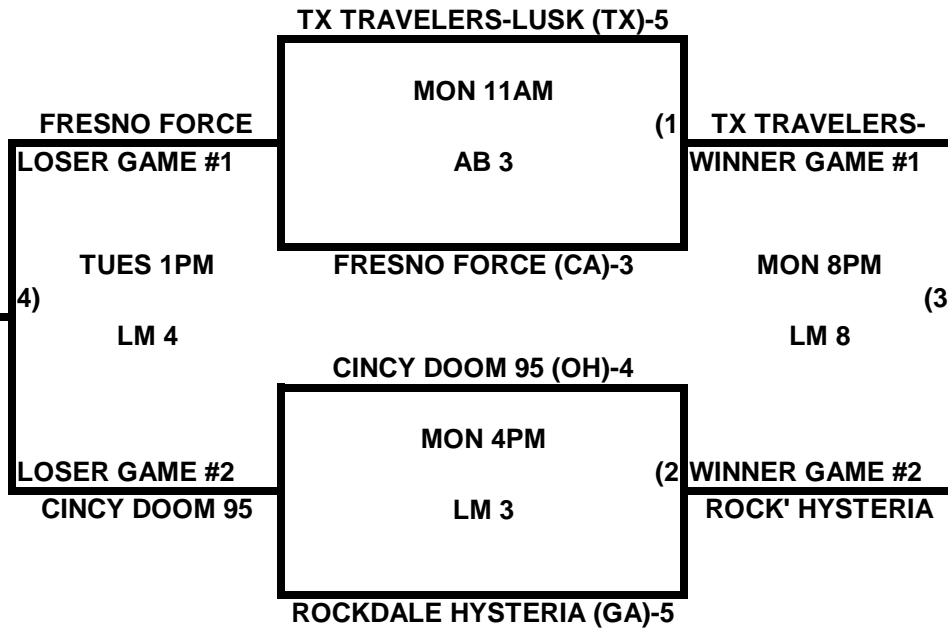

POOL K

POOL L

2009 USA/ASA 14 AND UNDER NATIONAL CHAMPIONSHIP FINALS POOL BRACKETS LOST MOUNTAIN AND AL BISHOP COMPLEX

POOL M

POOL N

**2009 USA/ASA 14 AND UNDER NATIONAL CHAMPIONSHIP FINALS POOL
BRACKETS LOST MOUNTAIN AND AL BISHOP COMPLEX**

POOL O

POOL P

**2009 USA/ASA 14 AND UNDER NATIONAL CHAMPIONSHIP FINALS POOL
BRACKETS LOST MOUNTAIN AND AL BISHOP COMPLEX**

POOL Q

POOL R

2009 USA/ASA 14 AND UNDER NATIONAL CHAMPIONSHIP FINALS POOL BRACKETS LOST MOUNTAIN AND AL BISHOP COMPLEX