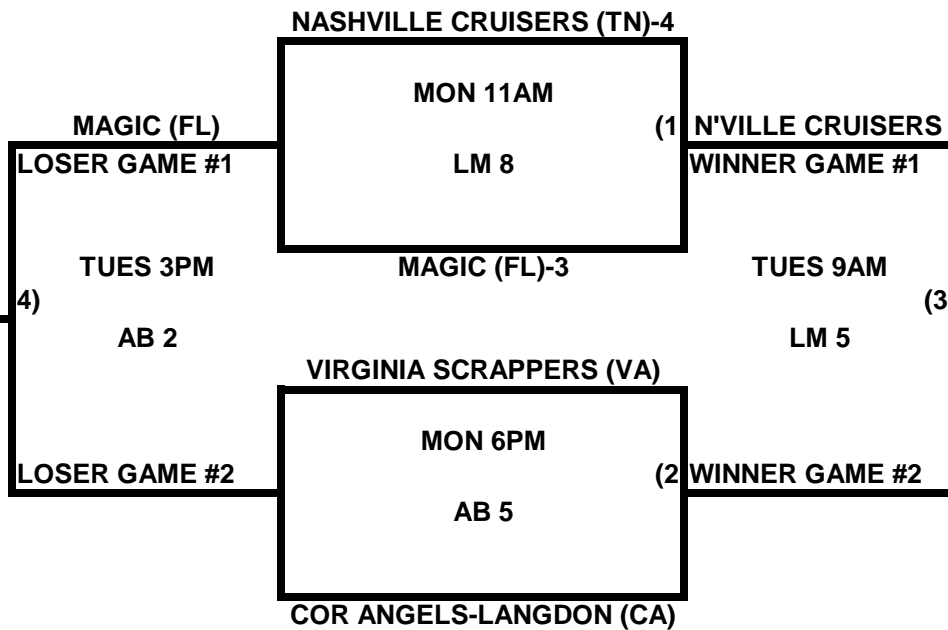

POOL S

POOL T

**2009 USA/ASA 14 AND UNDER NATIONAL CHAMPIONSHIP FINALS POOL
BRACKETS LOST MOUNTAIN AND AL BISHOP COMPLEX**

POOL U

POOL V

**2009 USA/ASA 14 AND UNDER NATIONAL CHAMPIONSHIP FINALS POOL
BRACKETS LOST MOUNTAIN AND AL BISHOP COMPLEX**

POOL W

POOL X

2009 USA/ASA 14 AND UNDER NATIONAL CHAMPIONSHIP FINALS POOL BRACKETS LOST MOUNTAIN AND AL BISHOP COMPLEX

POOL Y

POOL Z

**2009 USA/ASA 14 AND UNDER NATIONAL CHAMPIONSHIP FINALS POOL
BRACKETS LOST MOUNTAIN AND AL BISHOP COMPLEX**

POOL AA

POOL BB

**2009 USA/ASA 14 AND UNDER NATIONAL CHAMPIONSHIP FINALS POOL
BRACKETS LOST MOUNTAIN AND AL BISHOP COMPLEX**

POOL CC

POOL DD

**2009 USA/ASA 14 AND UNDER NATIONAL CHAMPIONSHIP FINALS POOL
BRACKETS LOST MOUNTAIN AND AL BISHOP COMPLEX**