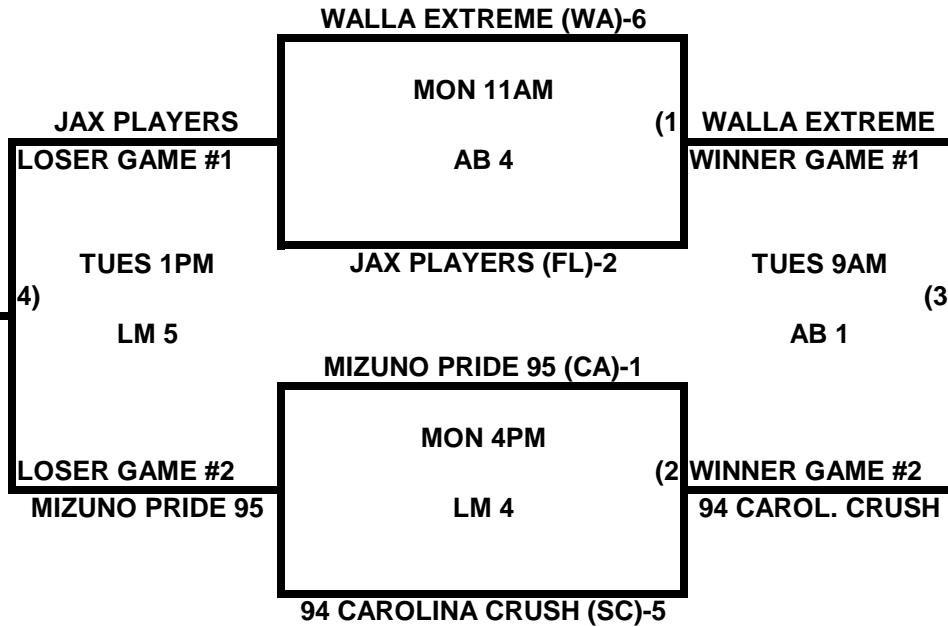

POOL O

POOL P

**2009 USA/ASA 14 AND UNDER NATIONAL CHAMPIONSHIP FINALS POOL
BRACKETS LOST MOUNTAIN AND AL BISHOP COMPLEX**

POOL Q

POOL R

2009 USA/ASA 14 AND UNDER NATIONAL CHAMPIONSHIP FINALS POOL BRACKETS LOST MOUNTAIN AND AL BISHOP COMPLEX