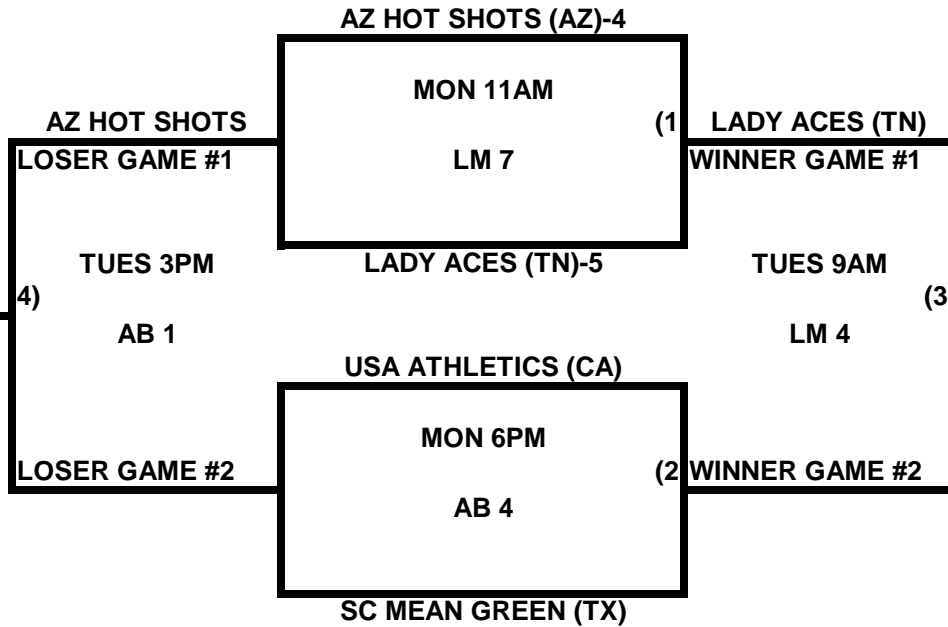

POOL S

POOL T

**2009 USA/ASA 14 AND UNDER NATIONAL CHAMPIONSHIP FINALS POOL
BRACKETS LOST MOUNTAIN AND AL BISHOP COMPLEX**

POOL U

POOL V

**2009 USA/ASA 14 AND UNDER NATIONAL CHAMPIONSHIP FINALS POOL
BRACKETS LOST MOUNTAIN AND AL BISHOP COMPLEX**

POOL W

POOL X

2009 USA/ASA 14 AND UNDER NATIONAL CHAMPIONSHIP FINALS POOL BRACKETS LOST MOUNTAIN AND AL BISHOP COMPLEX

POOL Y

POOL Z

**2009 USA/ASA 14 AND UNDER NATIONAL CHAMPIONSHIP FINALS POOL
BRACKETS LOST MOUNTAIN AND AL BISHOP COMPLEX**

POOL AA

POOL BB

**2009 USA/ASA 14 AND UNDER NATIONAL CHAMPIONSHIP FINALS POOL
BRACKETS LOST MOUNTAIN AND AL BISHOP COMPLEX**

POOL CC

POOL DD

**2009 USA/ASA 14 AND UNDER NATIONAL CHAMPIONSHIP FINALS POOL
BRACKETS LOST MOUNTAIN AND AL BISHOP COMPLEX**