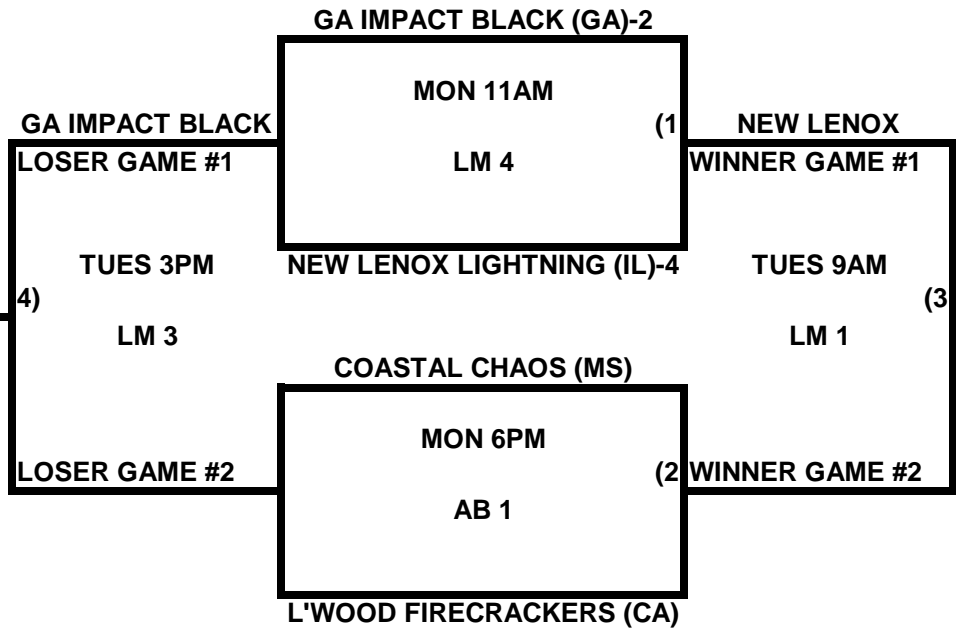

POOL S

POOL T

**2009 USA/ASA 14 AND UNDER NATIONAL CHAMPIONSHIP FINALS POOL
BRACKETS LOST MOUNTAIN AND AL BISHOP COMPLEX**

POOL U

POOL V

**2009 USA/ASA 14 AND UNDER NATIONAL CHAMPIONSHIP FINALS POOL
BRACKETS LOST MOUNTAIN AND AL BISHOP COMPLEX**

POOL W

POOL X

2009 USA/ASA 14 AND UNDER NATIONAL CHAMPIONSHIP FINALS POOL BRACKETS LOST MOUNTAIN AND AL BISHOP COMPLEX

POOL Y

POOL Z

**2009 USA/ASA 14 AND UNDER NATIONAL CHAMPIONSHIP FINALS POOL
BRACKETS LOST MOUNTAIN AND AL BISHOP COMPLEX**