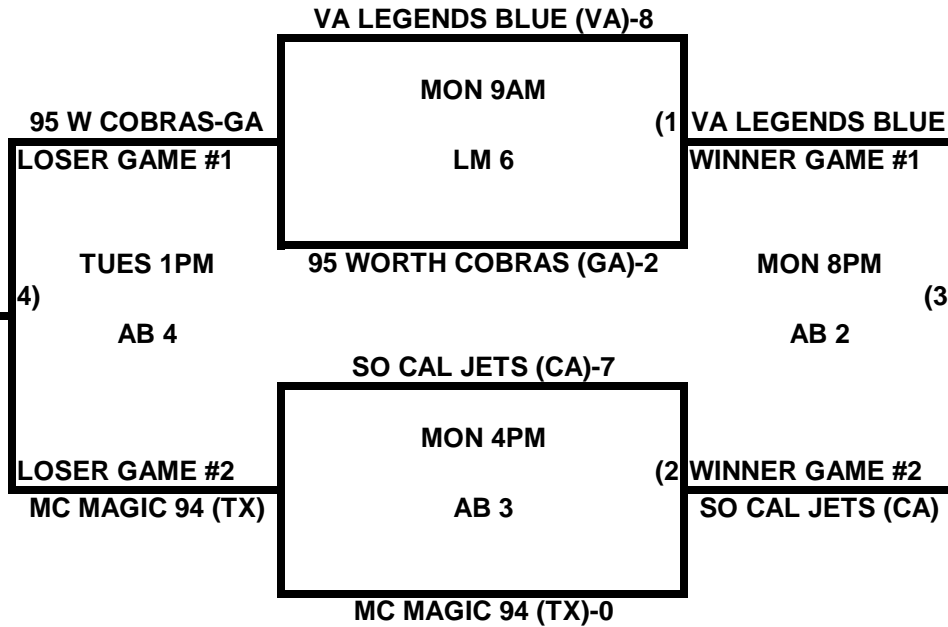

POOL C

POOL D

2009 USA/ASA 14 AND UNDER NATIONAL CHAMPIONSHIP FINALS POOL BRACKETS LOST MOUNTAIN AND AL BISHOP COMPLEX

POOL E

POOL F

**2009 USA/ASA 14 AND UNDER NATIONAL CHAMPIONSHIP FINALS POOL
BRACKETS LOST MOUNTAIN AND AL BISHOP COMPLEX**

POOL G

POOL H

**2009 USA/ASA 14 AND UNDER NATIONAL CHAMPIONSHIP FINALS POOL
BRACKETS LOST MOUNTAIN AND AL BISHOP COMPLEX**

POOL I

POOL J

**2009 USA/ASA 14 AND UNDER NATIONAL CHAMPIONSHIP FINALS POOL
BRACKETS LOST MOUNTAIN AND AL BISHOP COMPLEX**

POOL K

POOL L

2009 USA/ASA 14 AND UNDER NATIONAL CHAMPIONSHIP FINALS POOL BRACKETS LOST MOUNTAIN AND AL BISHOP COMPLEX

POOL M

POOL N

**2009 USA/ASA 14 AND UNDER NATIONAL CHAMPIONSHIP FINALS POOL
BRACKETS LOST MOUNTAIN AND AL BISHOP COMPLEX**

POOL O

POOL P

**2009 USA/ASA 14 AND UNDER NATIONAL CHAMPIONSHIP FINALS POOL
BRACKETS LOST MOUNTAIN AND AL BISHOP COMPLEX**

POOL Q

POOL R

2009 USA/ASA 14 AND UNDER NATIONAL CHAMPIONSHIP FINALS POOL BRACKETS LOST MOUNTAIN AND AL BISHOP COMPLEX