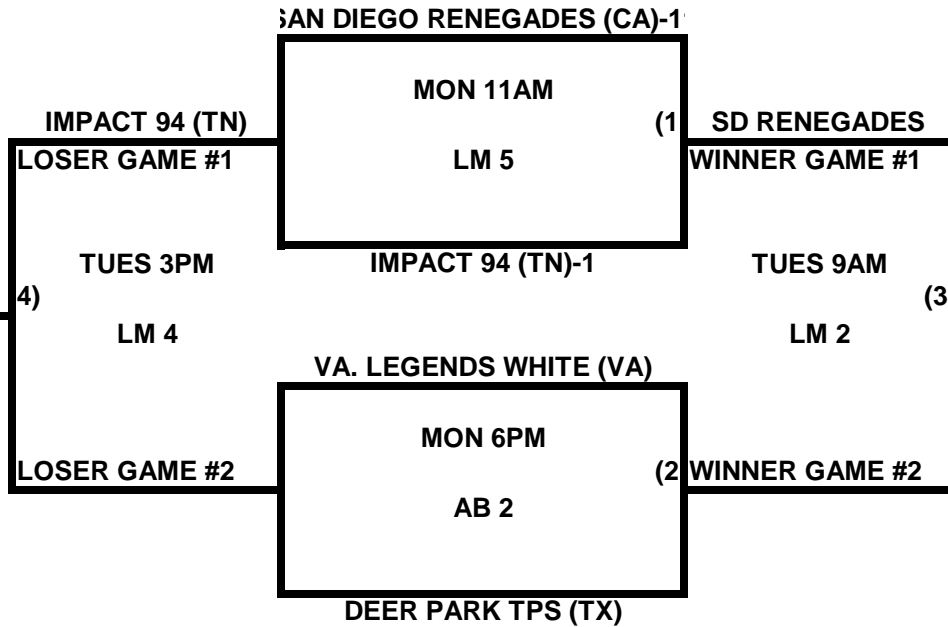

**2009 USA/ASA 14 AND UNDER NATIONAL CHAMPIONSHIP FINALS POOL
BRACKETS LOST MOUNTAIN AND AL BISHOP COMPLEX**

POOL W