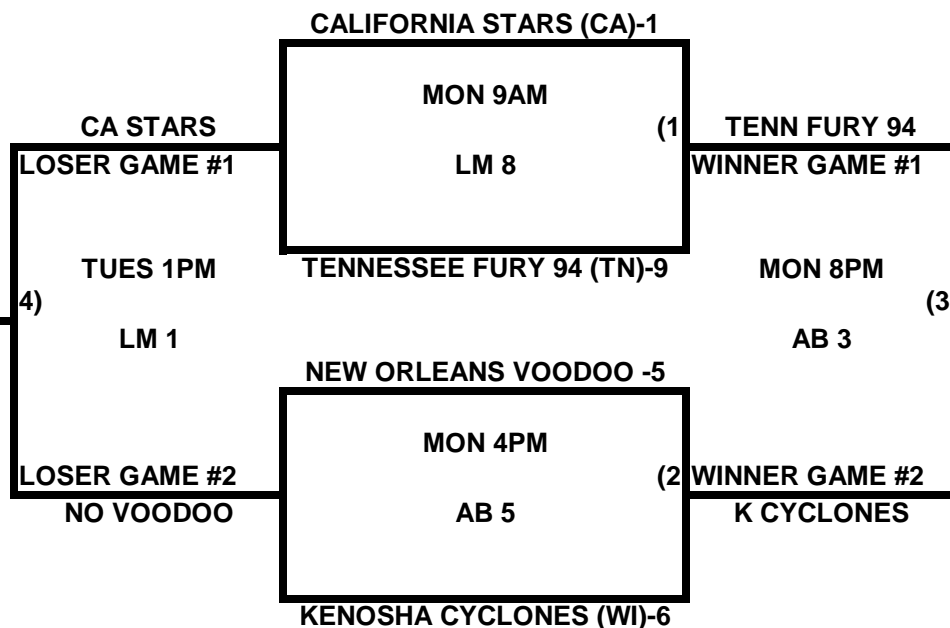

POOL K

POOL L

2009 USA/ASA 14 AND UNDER NATIONAL CHAMPIONSHIP FINALS POOL BRACKETS LOST MOUNTAIN AND AL BISHOP COMPLEX

POOL M

POOL N

**2009 USA/ASA 14 AND UNDER NATIONAL CHAMPIONSHIP FINALS POOL
BRACKETS LOST MOUNTAIN AND AL BISHOP COMPLEX**