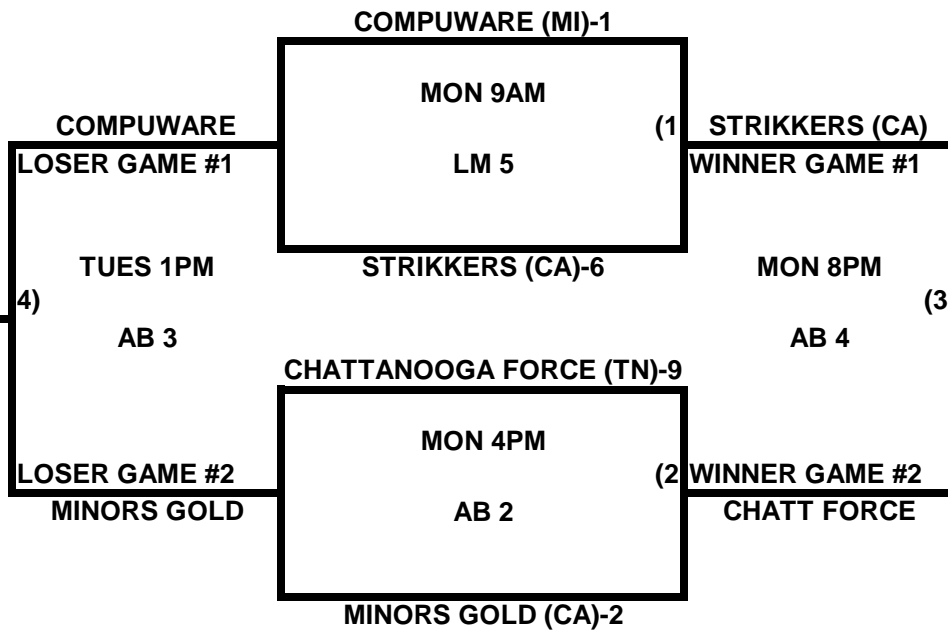

POOL G

POOL H

**2009 USA/ASA 14 AND UNDER NATIONAL CHAMPIONSHIP FINALS POOL
BRACKETS LOST MOUNTAIN AND AL BISHOP COMPLEX**

POOL I

POOL J

**2009 USA/ASA 14 AND UNDER NATIONAL CHAMPIONSHIP FINALS POOL
BRACKETS LOST MOUNTAIN AND AL BISHOP COMPLEX**

POOL K

POOL L

2009 USA/ASA 14 AND UNDER NATIONAL CHAMPIONSHIP FINALS POOL BRACKETS LOST MOUNTAIN AND AL BISHOP COMPLEX

POOL M

POOL N

**2009 USA/ASA 14 AND UNDER NATIONAL CHAMPIONSHIP FINALS POOL
BRACKETS LOST MOUNTAIN AND AL BISHOP COMPLEX**