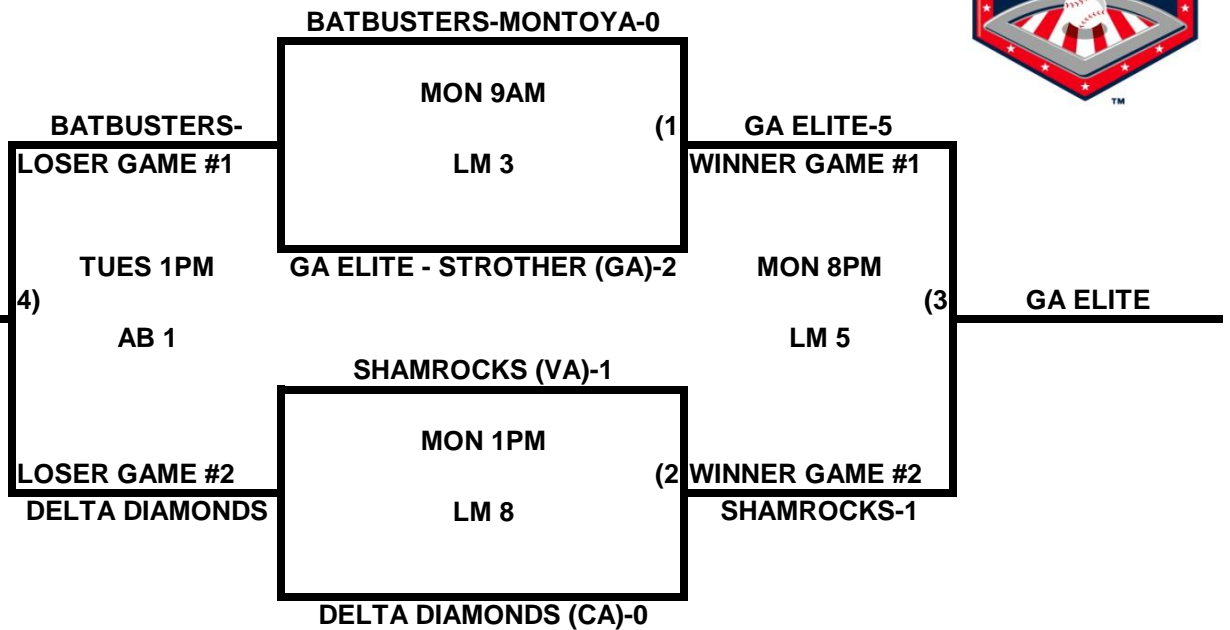

POOL C

POOL D

2009 USA/ASA 14 AND UNDER NATIONAL CHAMPIONSHIP FINALS POOL BRACKETS LOST MOUNTAIN AND AL BISHOP COMPLEX

POOL E

POOL F

**2009 USA/ASA 14 AND UNDER NATIONAL CHAMPIONSHIP FINALS POOL
BRACKETS LOST MOUNTAIN AND AL BISHOP COMPLEX**

POOL G

POOL H

**2009 USA/ASA 14 AND UNDER NATIONAL CHAMPIONSHIP FINALS POOL
BRACKETS LOST MOUNTAIN AND AL BISHOP COMPLEX**

POOL I

POOL J

**2009 USA/ASA 14 AND UNDER NATIONAL CHAMPIONSHIP FINALS POOL
BRACKETS LOST MOUNTAIN AND AL BISHOP COMPLEX**