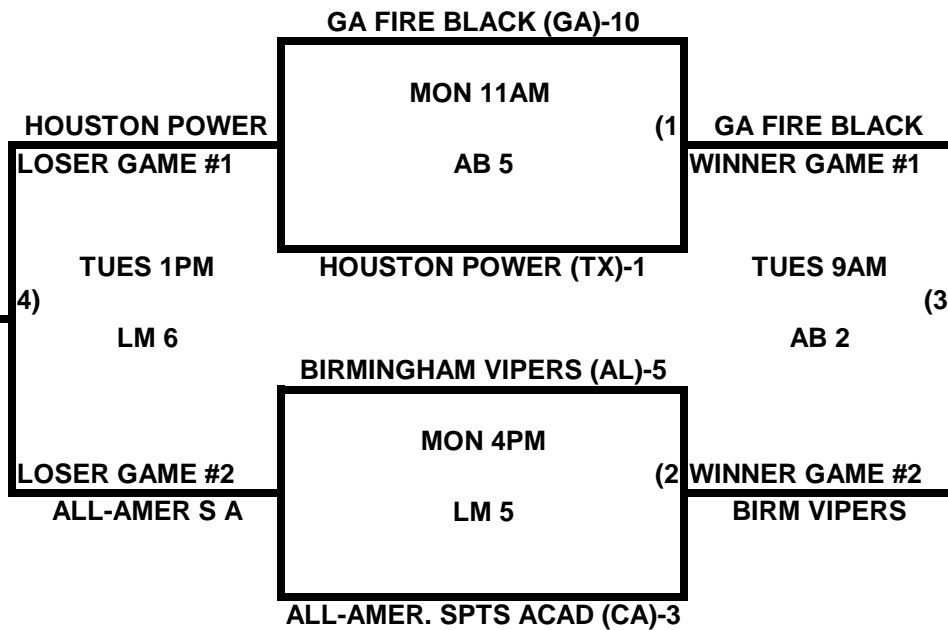

POOL O

POOL P

**2009 USA/ASA 14 AND UNDER NATIONAL CHAMPIONSHIP FINALS POOL
BRACKETS LOST MOUNTAIN AND AL BISHOP COMPLEX**

POOL Q

POOL R

2009 USA/ASA 14 AND UNDER NATIONAL CHAMPIONSHIP FINALS POOL BRACKETS LOST MOUNTAIN AND AL BISHOP COMPLEX

POOL S

POOL T

**2009 USA/ASA 14 AND UNDER NATIONAL CHAMPIONSHIP FINALS POOL
BRACKETS LOST MOUNTAIN AND AL BISHOP COMPLEX**

POOL U

POOL V

**2009 USA/ASA 14 AND UNDER NATIONAL CHAMPIONSHIP FINALS POOL
BRACKETS LOST MOUNTAIN AND AL BISHOP COMPLEX**