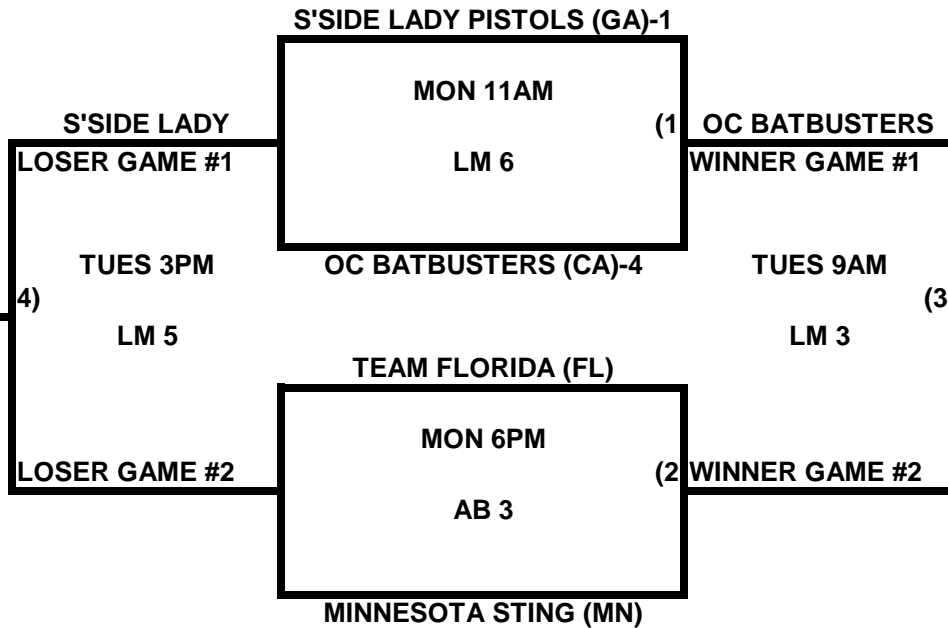

POOL S

POOL T

**2009 USA/ASA 14 AND UNDER NATIONAL CHAMPIONSHIP FINALS POOL
BRACKETS LOST MOUNTAIN AND AL BISHOP COMPLEX**

POOL U

POOL V

**2009 USA/ASA 14 AND UNDER NATIONAL CHAMPIONSHIP FINALS POOL
BRACKETS LOST MOUNTAIN AND AL BISHOP COMPLEX**

POOL W

POOL X

2009 USA/ASA 14 AND UNDER NATIONAL CHAMPIONSHIP FINALS POOL BRACKETS LOST MOUNTAIN AND AL BISHOP COMPLEX

POOL Y

POOL Z

**2009 USA/ASA 14 AND UNDER NATIONAL CHAMPIONSHIP FINALS POOL
BRACKETS LOST MOUNTAIN AND AL BISHOP COMPLEX**