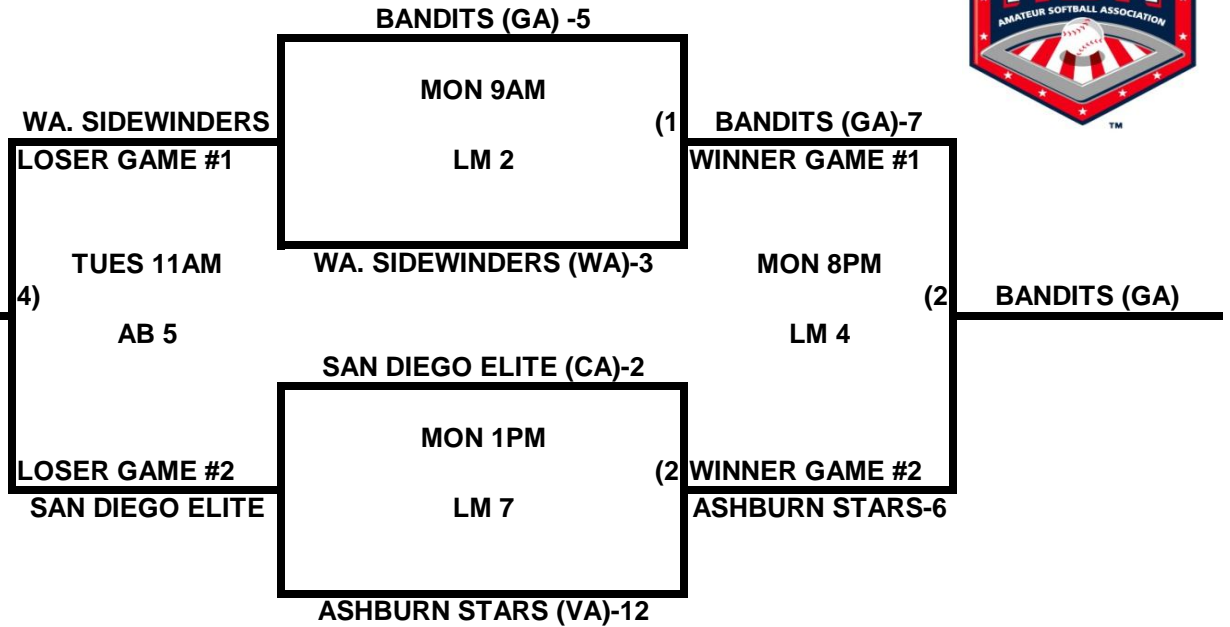

**2009 USA/ASA 14 AND UNDER NATIONAL CHAMPIONSHIP FINALS POOL
BRACKETS LOST MOUNTAIN AND AL BISHOP COMPLEX**

POOL G