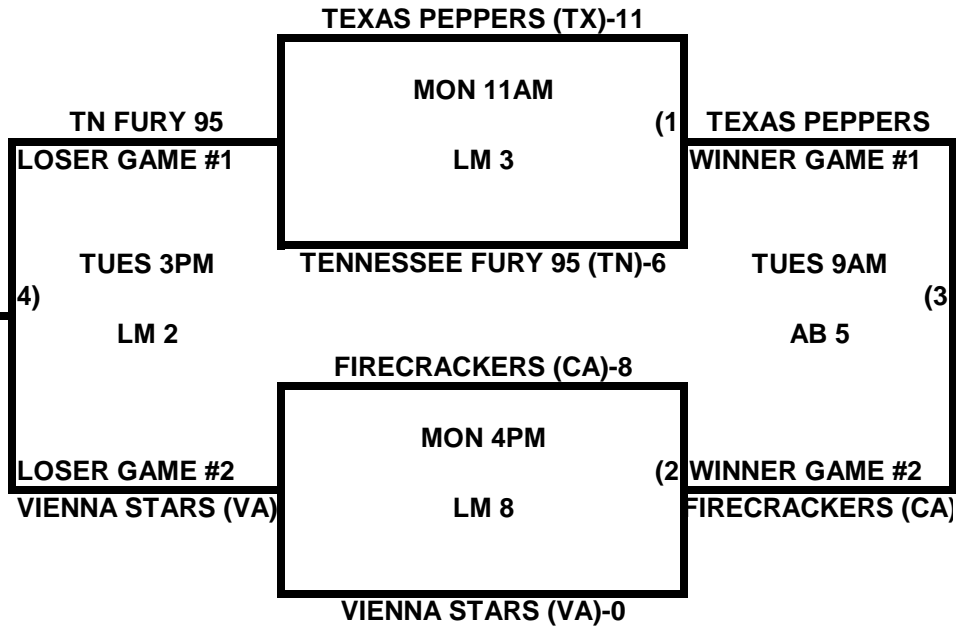

POOL S

POOL T

**2009 USA/ASA 14 AND UNDER NATIONAL CHAMPIONSHIP FINALS POOL
BRACKETS LOST MOUNTAIN AND AL BISHOP COMPLEX**

POOL U

POOL V

**2009 USA/ASA 14 AND UNDER NATIONAL CHAMPIONSHIP FINALS POOL
BRACKETS LOST MOUNTAIN AND AL BISHOP COMPLEX**