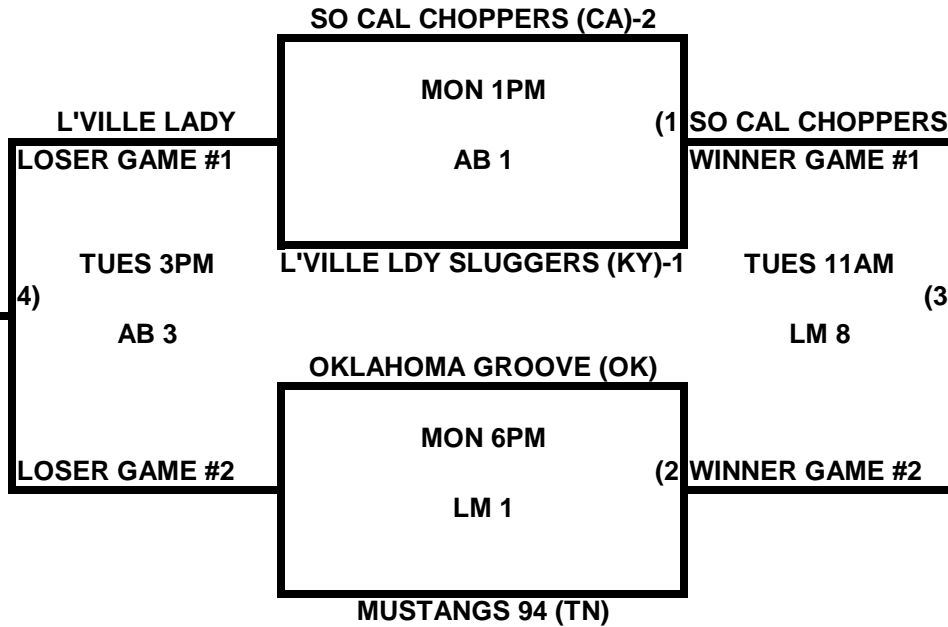

POOL S

POOL T

**2009 USA/ASA 14 AND UNDER NATIONAL CHAMPIONSHIP FINALS POOL
BRACKETS LOST MOUNTAIN AND AL BISHOP COMPLEX**

POOL U

POOL V

**2009 USA/ASA 14 AND UNDER NATIONAL CHAMPIONSHIP FINALS POOL
BRACKETS LOST MOUNTAIN AND AL BISHOP COMPLEX**

POOL W

POOL X

2009 USA/ASA 14 AND UNDER NATIONAL CHAMPIONSHIP FINALS POOL BRACKETS LOST MOUNTAIN AND AL BISHOP COMPLEX

POOL Y

POOL Z

**2009 USA/ASA 14 AND UNDER NATIONAL CHAMPIONSHIP FINALS POOL
BRACKETS LOST MOUNTAIN AND AL BISHOP COMPLEX**

POOL AA

POOL BB

**2009 USA/ASA 14 AND UNDER NATIONAL CHAMPIONSHIP FINALS POOL
BRACKETS LOST MOUNTAIN AND AL BISHOP COMPLEX**

POOL CC

POOL DD

**2009 USA/ASA 14 AND UNDER NATIONAL CHAMPIONSHIP FINALS POOL
BRACKETS LOST MOUNTAIN AND AL BISHOP COMPLEX**