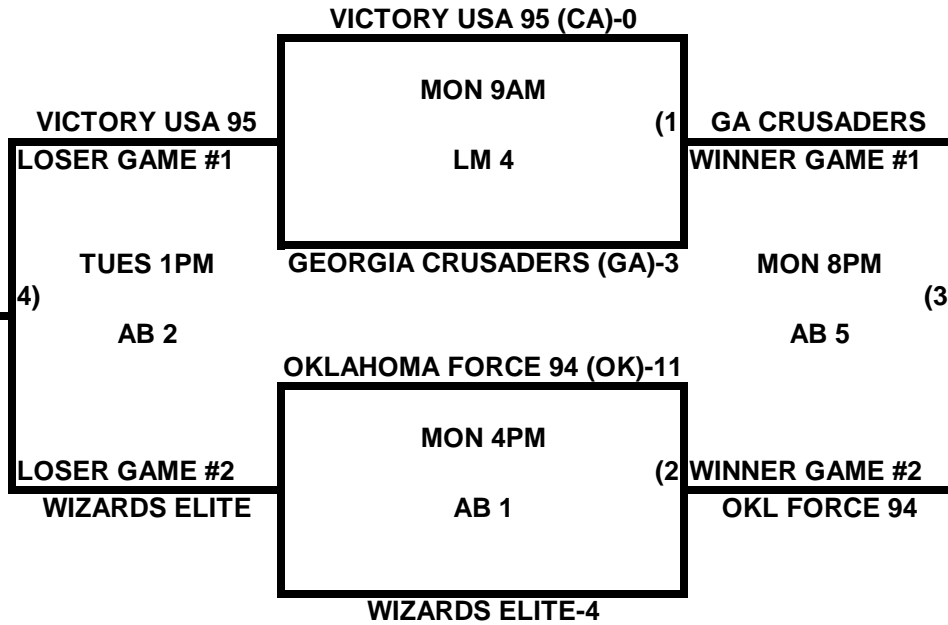

POOL G

POOL H

**2009 USA/ASA 14 AND UNDER NATIONAL CHAMPIONSHIP FINALS POOL
BRACKETS LOST MOUNTAIN AND AL BISHOP COMPLEX**

POOL I

POOL J

**2009 USA/ASA 14 AND UNDER NATIONAL CHAMPIONSHIP FINALS POOL
BRACKETS LOST MOUNTAIN AND AL BISHOP COMPLEX**

POOL K

POOL L

2009 USA/ASA 14 AND UNDER NATIONAL CHAMPIONSHIP FINALS POOL BRACKETS LOST MOUNTAIN AND AL BISHOP COMPLEX

POOL M

POOL N

**2009 USA/ASA 14 AND UNDER NATIONAL CHAMPIONSHIP FINALS POOL
BRACKETS LOST MOUNTAIN AND AL BISHOP COMPLEX**