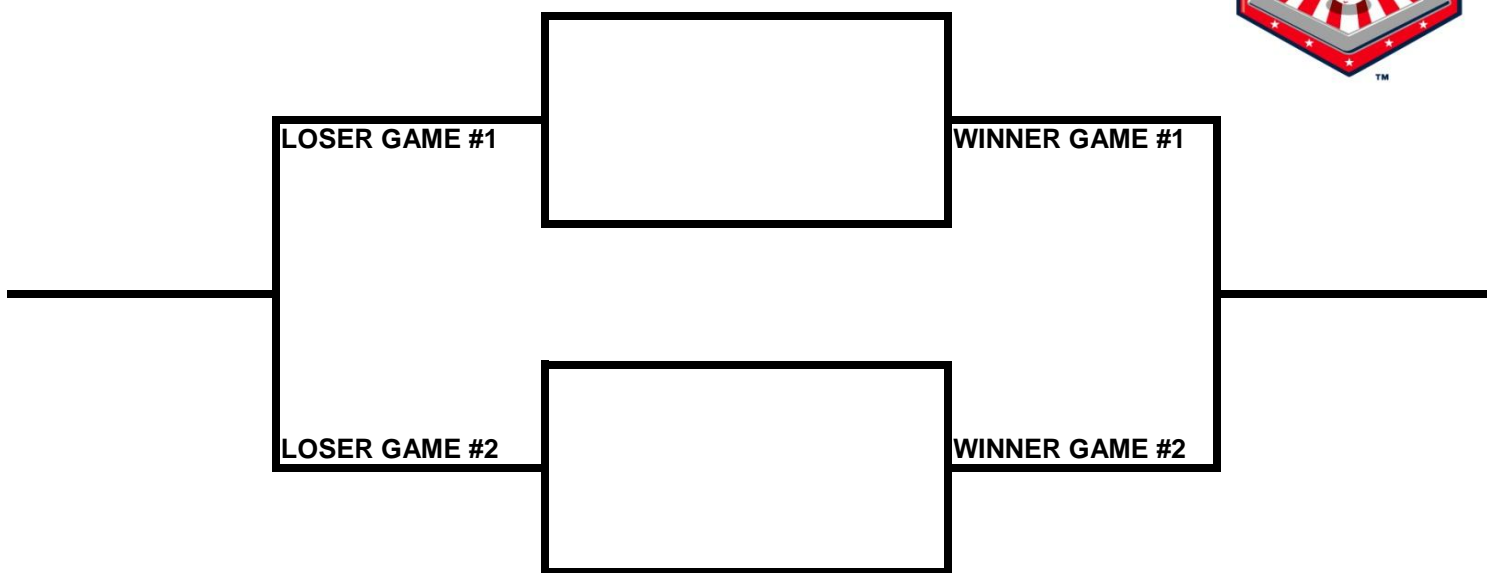

**2009 USA/ASA 14 AND UNDER NATIONAL CHAMPIONSHIP FINALS POOL
BRACKETS LOST MOUNTAIN AND AL BISHOP COMPLEX**

POOL EE

POOL FF