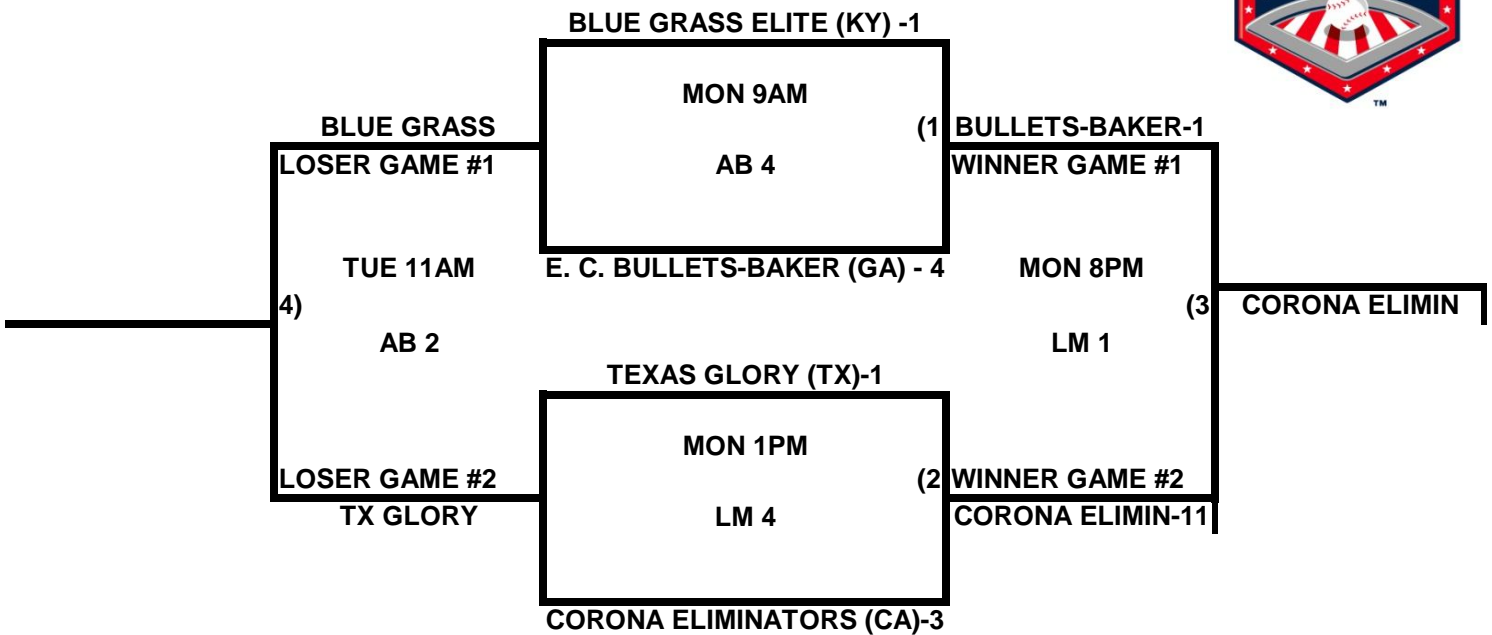

2009 USA/ASA 14 AND UNDER NATIONAL CHAMPIONSHIP FINALS POOL BRACKETS LOST MOUNTAIN AND AL BISHOP COMPLEX

POOL A

POOL B

2009 USA/ASA 14 AND UNDER NATIONAL CHAMPIONSHIP FINALS POOL BRACKETS LOST MOUNTAIN AND AL BISHOP COMPLEX

POOL C

POOL D

2009 USA/ASA 14 AND UNDER NATIONAL CHAMPIONSHIP FINALS POOL BRACKETS LOST MOUNTAIN AND AL BISHOP COMPLEX

POOL E

POOL F

**2009 USA/ASA 14 AND UNDER NATIONAL CHAMPIONSHIP FINALS POOL
BRACKETS LOST MOUNTAIN AND AL BISHOP COMPLEX**

POOL G

POOL H

**2009 USA/ASA 14 AND UNDER NATIONAL CHAMPIONSHIP FINALS POOL
BRACKETS LOST MOUNTAIN AND AL BISHOP COMPLEX**

POOL I

POOL J

**2009 USA/ASA 14 AND UNDER NATIONAL CHAMPIONSHIP FINALS POOL
BRACKETS LOST MOUNTAIN AND AL BISHOP COMPLEX**