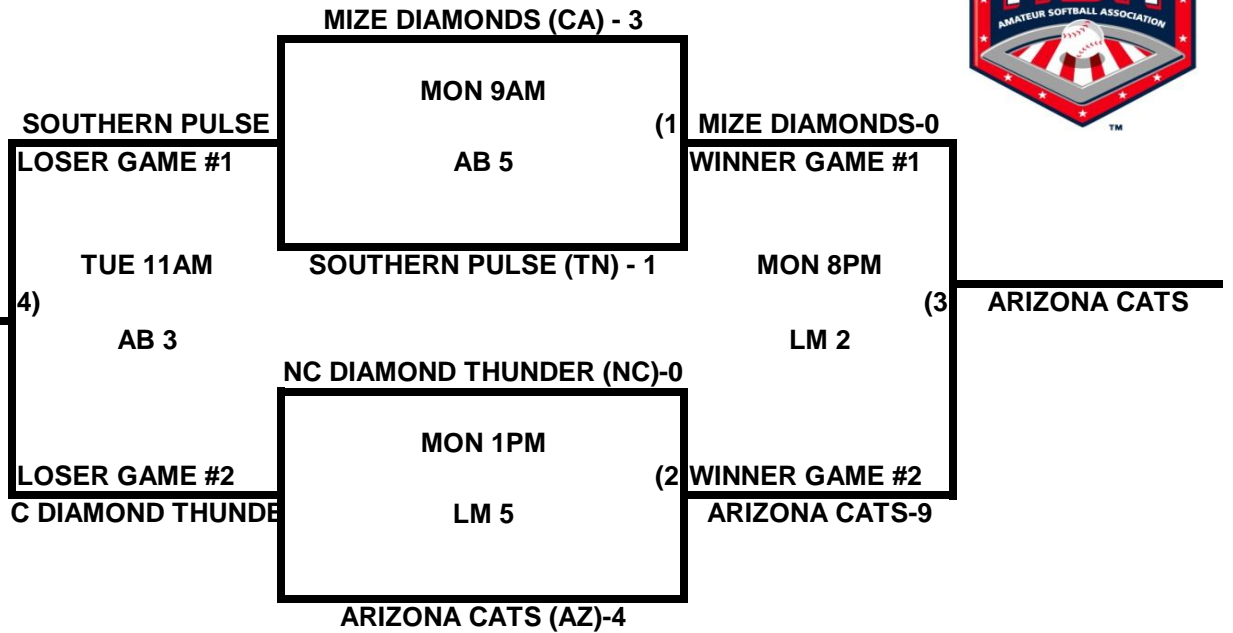

POOL C

POOL D

2009 USA/ASA 14 AND UNDER NATIONAL CHAMPIONSHIP FINALS POOL BRACKETS LOST MOUNTAIN AND AL BISHOP COMPLEX

POOL E

POOL F

**2009 USA/ASA 14 AND UNDER NATIONAL CHAMPIONSHIP FINALS POOL
BRACKETS LOST MOUNTAIN AND AL BISHOP COMPLEX**

POOL G

POOL H

**2009 USA/ASA 14 AND UNDER NATIONAL CHAMPIONSHIP FINALS POOL
BRACKETS LOST MOUNTAIN AND AL BISHOP COMPLEX**

POOL I

POOL J

**2009 USA/ASA 14 AND UNDER NATIONAL CHAMPIONSHIP FINALS POOL
BRACKETS LOST MOUNTAIN AND AL BISHOP COMPLEX**