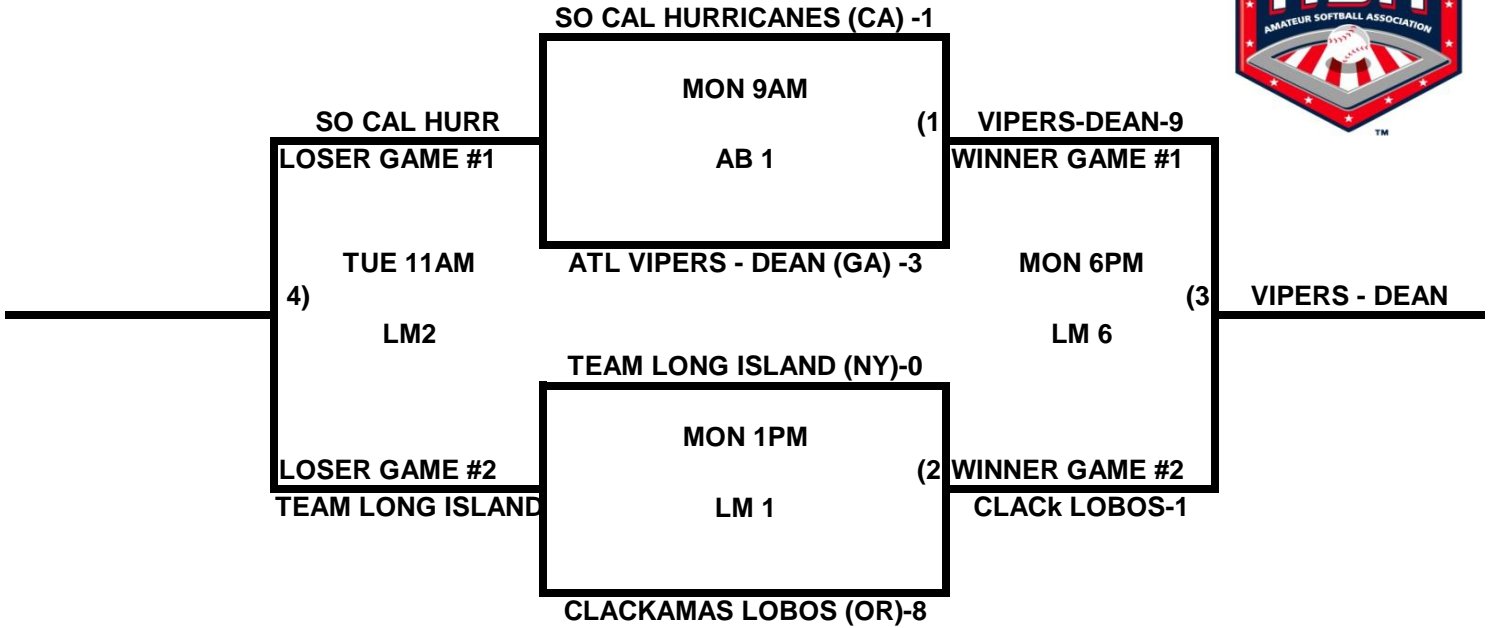

2009 USA/ASA 14 AND UNDER NATIONAL CHAMPIONSHIP FINALS POOL BRACKETS LOST MOUNTAIN AND AL BISHOP COMPLEX

POOL A

POOL B

2009 USA/ASA 14 AND UNDER NATIONAL CHAMPIONSHIP FINALS POOL BRACKETS LOST MOUNTAIN AND AL BISHOP COMPLEX

POOL C

POOL D

2009 USA/ASA 14 AND UNDER NATIONAL CHAMPIONSHIP FINALS POOL BRACKETS LOST MOUNTAIN AND AL BISHOP COMPLEX

POOL E

POOL F

**2009 USA/ASA 14 AND UNDER NATIONAL CHAMPIONSHIP FINALS POOL
BRACKETS LOST MOUNTAIN AND AL BISHOP COMPLEX**