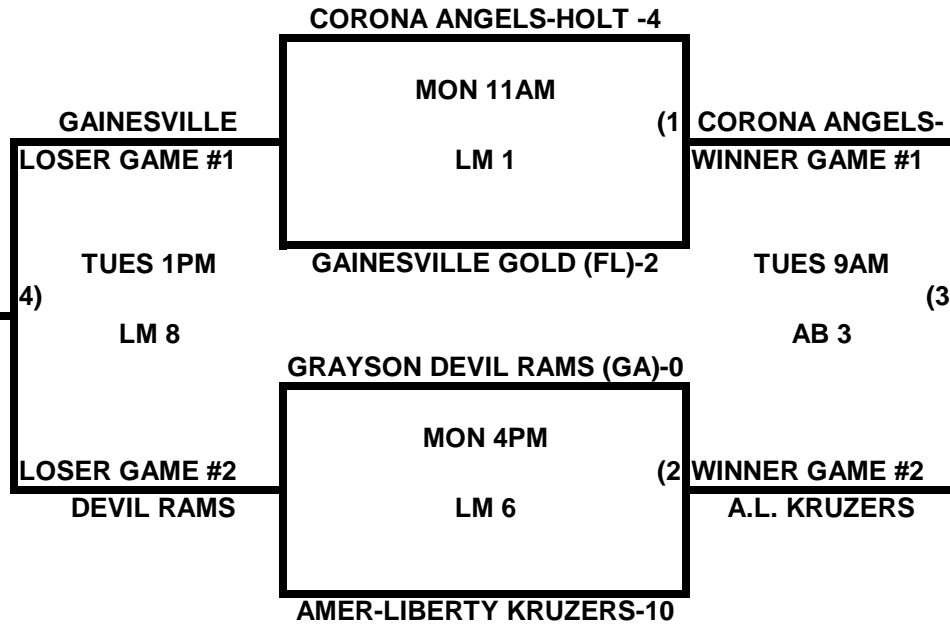

POOL K

POOL L

2009 USA/ASA 14 AND UNDER NATIONAL CHAMPIONSHIP FINALS POOL BRACKETS LOST MOUNTAIN AND AL BISHOP COMPLEX

POOL M

POOL N

**2009 USA/ASA 14 AND UNDER NATIONAL CHAMPIONSHIP FINALS POOL
BRACKETS LOST MOUNTAIN AND AL BISHOP COMPLEX**

POOL O

POOL P

**2009 USA/ASA 14 AND UNDER NATIONAL CHAMPIONSHIP FINALS POOL
BRACKETS LOST MOUNTAIN AND AL BISHOP COMPLEX**

POOL Q

POOL R

2009 USA/ASA 14 AND UNDER NATIONAL CHAMPIONSHIP FINALS POOL BRACKETS LOST MOUNTAIN AND AL BISHOP COMPLEX

POOL S

POOL T

**2009 USA/ASA 14 AND UNDER NATIONAL CHAMPIONSHIP FINALS POOL
BRACKETS LOST MOUNTAIN AND AL BISHOP COMPLEX**

POOL U

POOL V

**2009 USA/ASA 14 AND UNDER NATIONAL CHAMPIONSHIP FINALS POOL
BRACKETS LOST MOUNTAIN AND AL BISHOP COMPLEX**