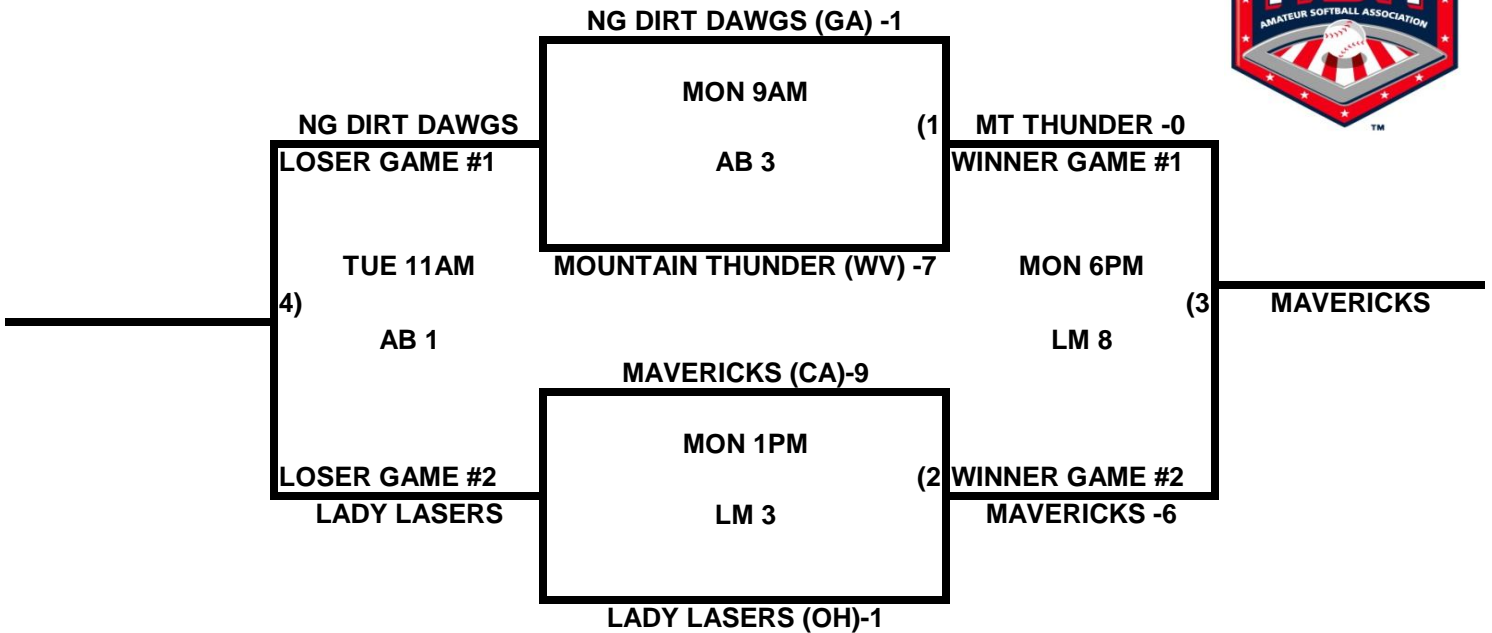

2009 USA/ASA 14 AND UNDER NATIONAL CHAMPIONSHIP FINALS POOL BRACKETS LOST MOUNTAIN AND AL BISHOP COMPLEX

POOL A

POOL B

2009 USA/ASA 14 AND UNDER NATIONAL CHAMPIONSHIP FINALS POOL BRACKETS LOST MOUNTAIN AND AL BISHOP COMPLEX

POOL C

POOL D

2009 USA/ASA 14 AND UNDER NATIONAL CHAMPIONSHIP FINALS POOL BRACKETS LOST MOUNTAIN AND AL BISHOP COMPLEX

POOL E

POOL F

**2009 USA/ASA 14 AND UNDER NATIONAL CHAMPIONSHIP FINALS POOL
BRACKETS LOST MOUNTAIN AND AL BISHOP COMPLEX**