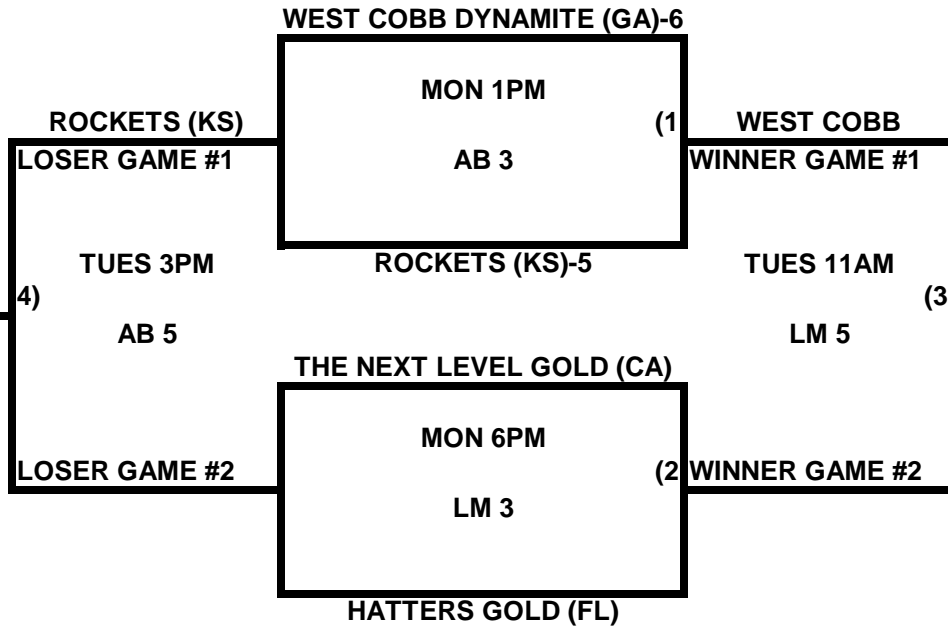

POOL W

POOL X

2009 USA/ASA 14 AND UNDER NATIONAL CHAMPIONSHIP FINALS POOL BRACKETS LOST MOUNTAIN AND AL BISHOP COMPLEX

POOL Y

POOL Z

**2009 USA/ASA 14 AND UNDER NATIONAL CHAMPIONSHIP FINALS POOL
BRACKETS LOST MOUNTAIN AND AL BISHOP COMPLEX**

POOL AA

POOL BB

**2009 USA/ASA 14 AND UNDER NATIONAL CHAMPIONSHIP FINALS POOL
BRACKETS LOST MOUNTAIN AND AL BISHOP COMPLEX**

POOL CC

POOL DD

**2009 USA/ASA 14 AND UNDER NATIONAL CHAMPIONSHIP FINALS POOL
BRACKETS LOST MOUNTAIN AND AL BISHOP COMPLEX**

POOL EE

POOL FF

2009 USA/ASA 14 AND UNDER NATIONAL CHAMPIONSHIP FINALS POOL BRACKETS LOST MOUNTAIN AND AL BISHOP COMPLEX

POOL DD

- TEAM 1** CORONA ANGELS-SMITH (CA)
- TEAM 2** GEORGIA STING (GA)
- TEAM 3** SOUTHERN FORCE (IL)