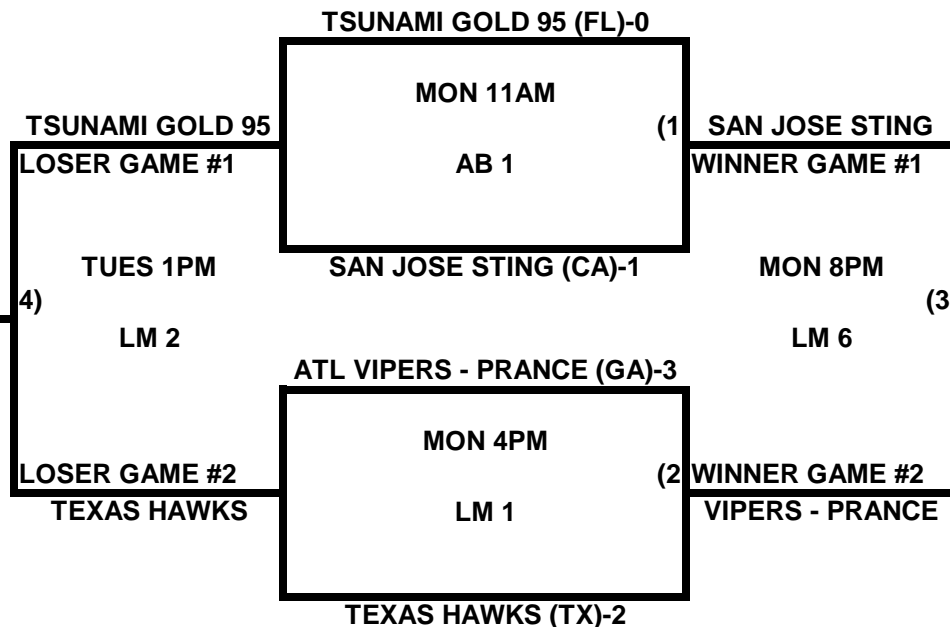

POOL G

POOL H

**2009 USA/ASA 14 AND UNDER NATIONAL CHAMPIONSHIP FINALS POOL
BRACKETS LOST MOUNTAIN AND AL BISHOP COMPLEX**

POOL I

POOL J

**2009 USA/ASA 14 AND UNDER NATIONAL CHAMPIONSHIP FINALS POOL
BRACKETS LOST MOUNTAIN AND AL BISHOP COMPLEX**

POOL K

POOL L

2009 USA/ASA 14 AND UNDER NATIONAL CHAMPIONSHIP FINALS POOL BRACKETS LOST MOUNTAIN AND AL BISHOP COMPLEX

POOL M

POOL N

**2009 USA/ASA 14 AND UNDER NATIONAL CHAMPIONSHIP FINALS POOL
BRACKETS LOST MOUNTAIN AND AL BISHOP COMPLEX**

POOL O

POOL P

**2009 USA/ASA 14 AND UNDER NATIONAL CHAMPIONSHIP FINALS POOL
BRACKETS LOST MOUNTAIN AND AL BISHOP COMPLEX**

POOL Q

POOL R

2009 USA/ASA 14 AND UNDER NATIONAL CHAMPIONSHIP FINALS POOL BRACKETS LOST MOUNTAIN AND AL BISHOP COMPLEX