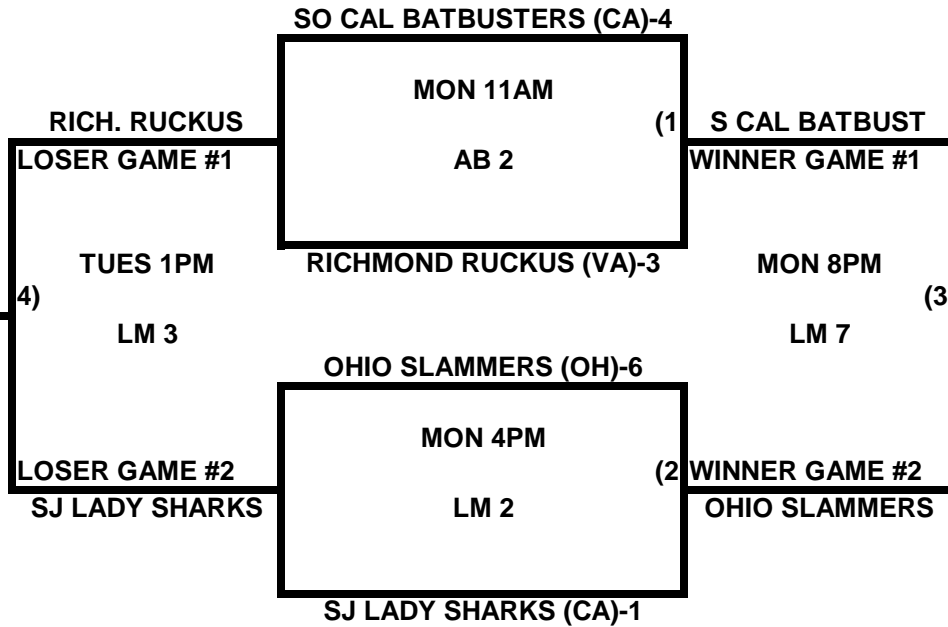

**2009 USA/ASA 14 AND UNDER NATIONAL CHAMPIONSHIP FINALS POOL
BRACKETS LOST MOUNTAIN AND AL BISHOP COMPLEX**

POOL O