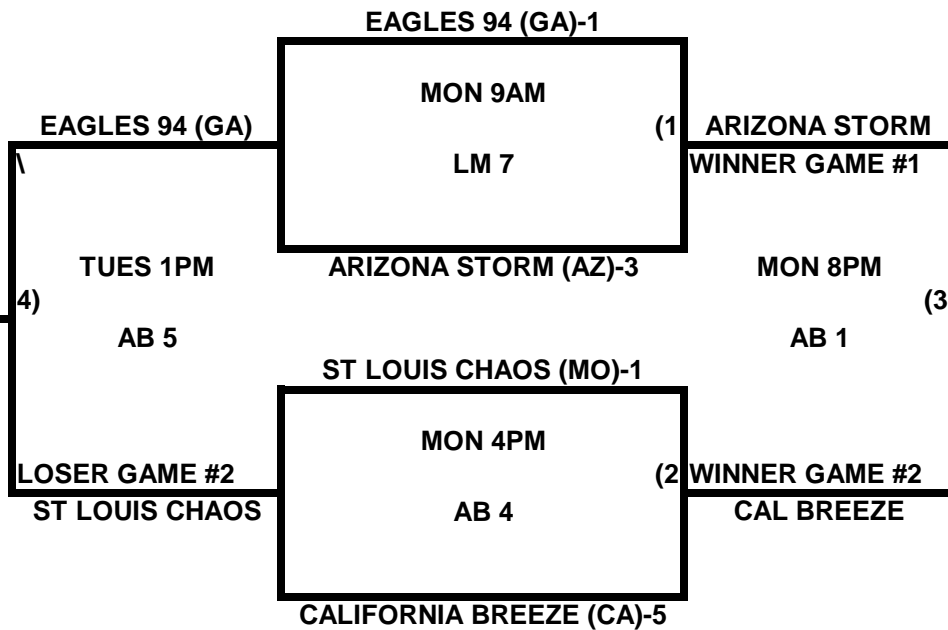

POOL G

POOL H

**2009 USA/ASA 14 AND UNDER NATIONAL CHAMPIONSHIP FINALS POOL
BRACKETS LOST MOUNTAIN AND AL BISHOP COMPLEX**

POOL I

POOL J

**2009 USA/ASA 14 AND UNDER NATIONAL CHAMPIONSHIP FINALS POOL
BRACKETS LOST MOUNTAIN AND AL BISHOP COMPLEX**

POOL K

POOL L

2009 USA/ASA 14 AND UNDER NATIONAL CHAMPIONSHIP FINALS POOL BRACKETS LOST MOUNTAIN AND AL BISHOP COMPLEX

POOL M

POOL N

**2009 USA/ASA 14 AND UNDER NATIONAL CHAMPIONSHIP FINALS POOL
BRACKETS LOST MOUNTAIN AND AL BISHOP COMPLEX**