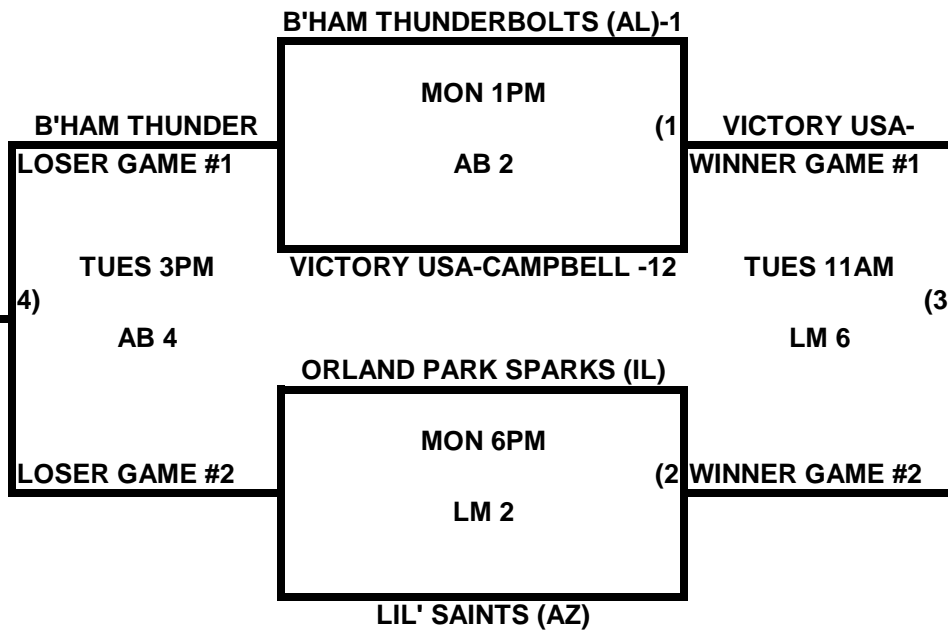

POOL W

POOL X

2009 USA/ASA 14 AND UNDER NATIONAL CHAMPIONSHIP FINALS POOL BRACKETS LOST MOUNTAIN AND AL BISHOP COMPLEX

POOL Y

POOL Z

**2009 USA/ASA 14 AND UNDER NATIONAL CHAMPIONSHIP FINALS POOL
BRACKETS LOST MOUNTAIN AND AL BISHOP COMPLEX**

POOL AA

POOL BB

**2009 USA/ASA 14 AND UNDER NATIONAL CHAMPIONSHIP FINALS POOL
BRACKETS LOST MOUNTAIN AND AL BISHOP COMPLEX**

POOL CC

POOL DD

**2009 USA/ASA 14 AND UNDER NATIONAL CHAMPIONSHIP FINALS POOL
BRACKETS LOST MOUNTAIN AND AL BISHOP COMPLEX**