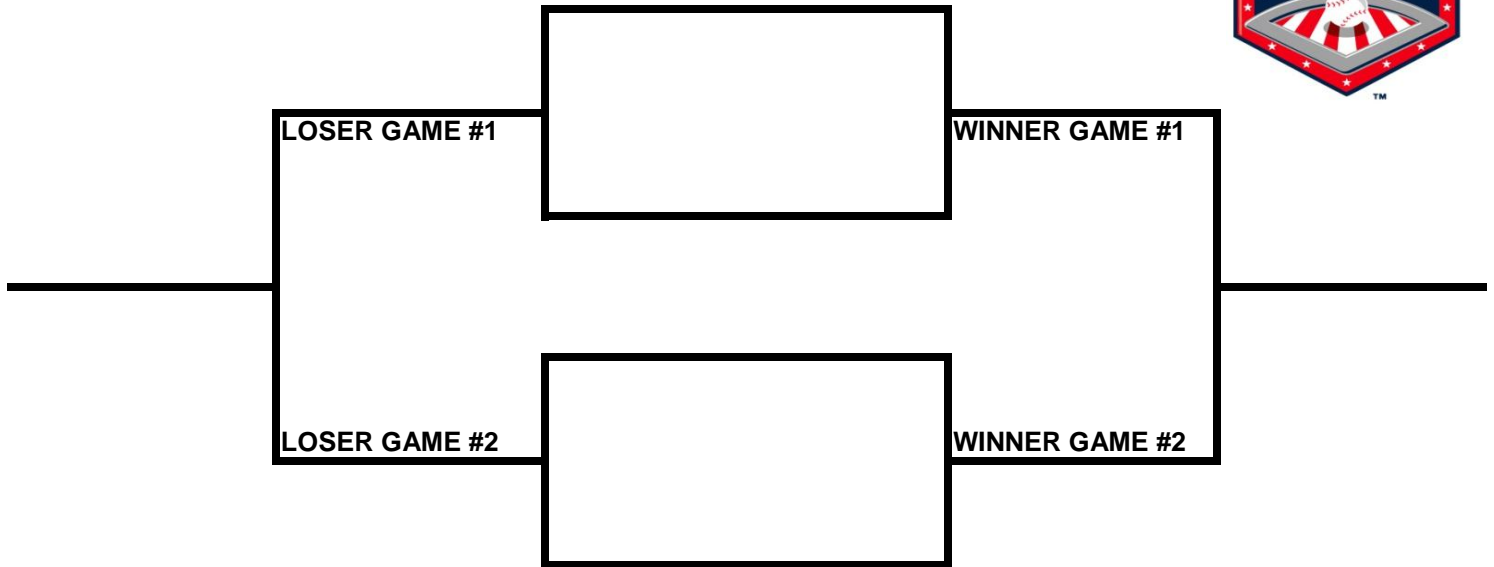

**2009 USA/ASA 14 AND UNDER NATIONAL CHAMPIONSHIP FINALS POOL
BRACKETS LOST MOUNTAIN AND AL BISHOP COMPLEX**

POOL EE