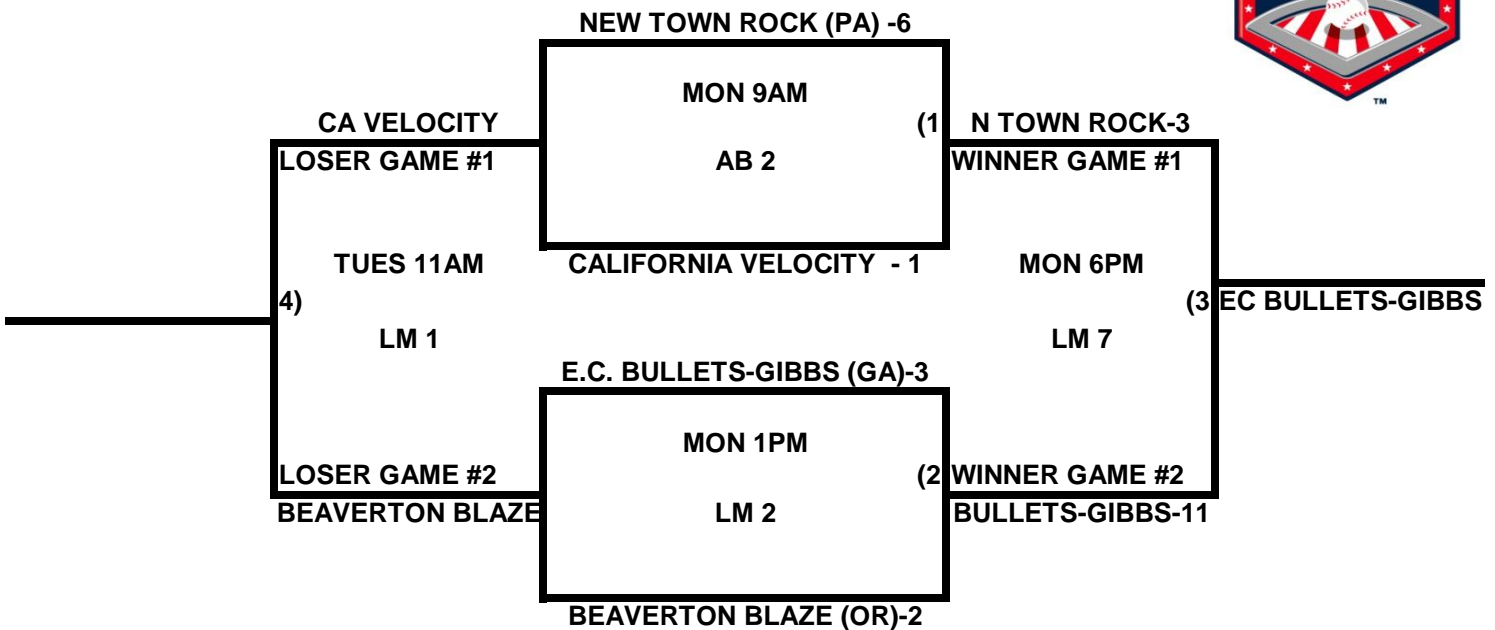

2009 USA/ASA 14 AND UNDER NATIONAL CHAMPIONSHIP FINALS POOL BRACKETS LOST MOUNTAIN AND AL BISHOP COMPLEX

POOL A

POOL B

2009 USA/ASA 14 AND UNDER NATIONAL CHAMPIONSHIP FINALS POOL BRACKETS LOST MOUNTAIN AND AL BISHOP COMPLEX

POOL C

POOL D

2009 USA/ASA 14 AND UNDER NATIONAL CHAMPIONSHIP FINALS POOL BRACKETS LOST MOUNTAIN AND AL BISHOP COMPLEX

POOL E

POOL F

**2009 USA/ASA 14 AND UNDER NATIONAL CHAMPIONSHIP FINALS POOL
BRACKETS LOST MOUNTAIN AND AL BISHOP COMPLEX**