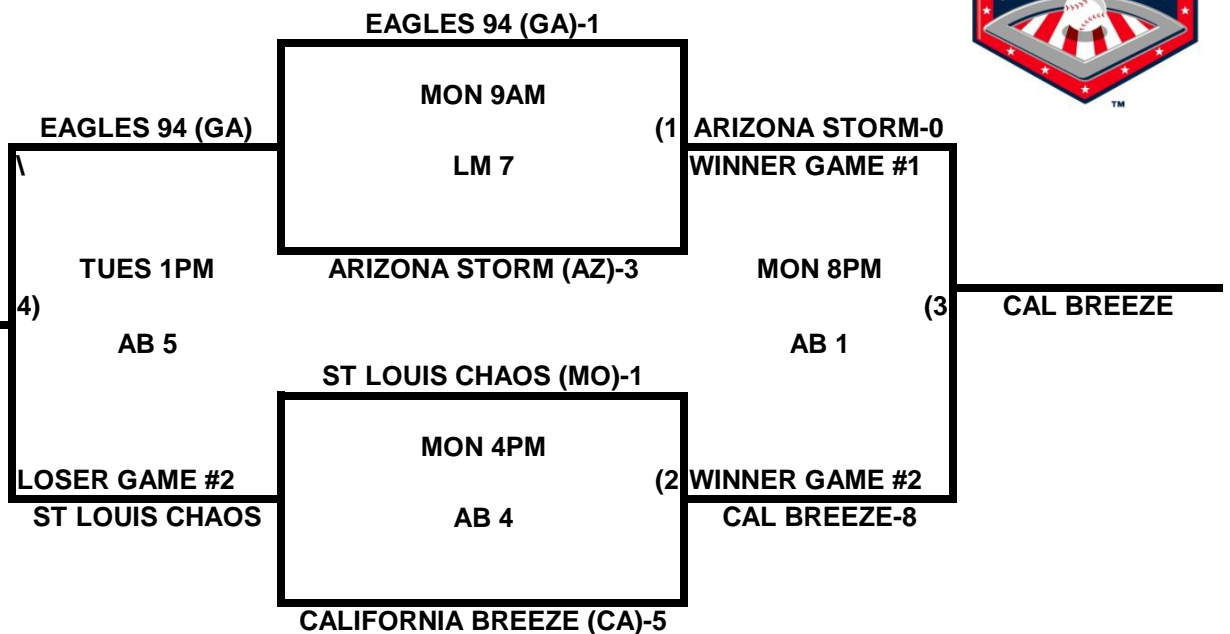

**POOL I**

**POOL J**

**2009 USA/ASA 14 AND UNDER NATIONAL CHAMPIONSHIP FINALS POOL  
BRACKETS LOST MOUNTAIN AND AL BISHOP COMPLEX**

**POOL K**

**POOL L**