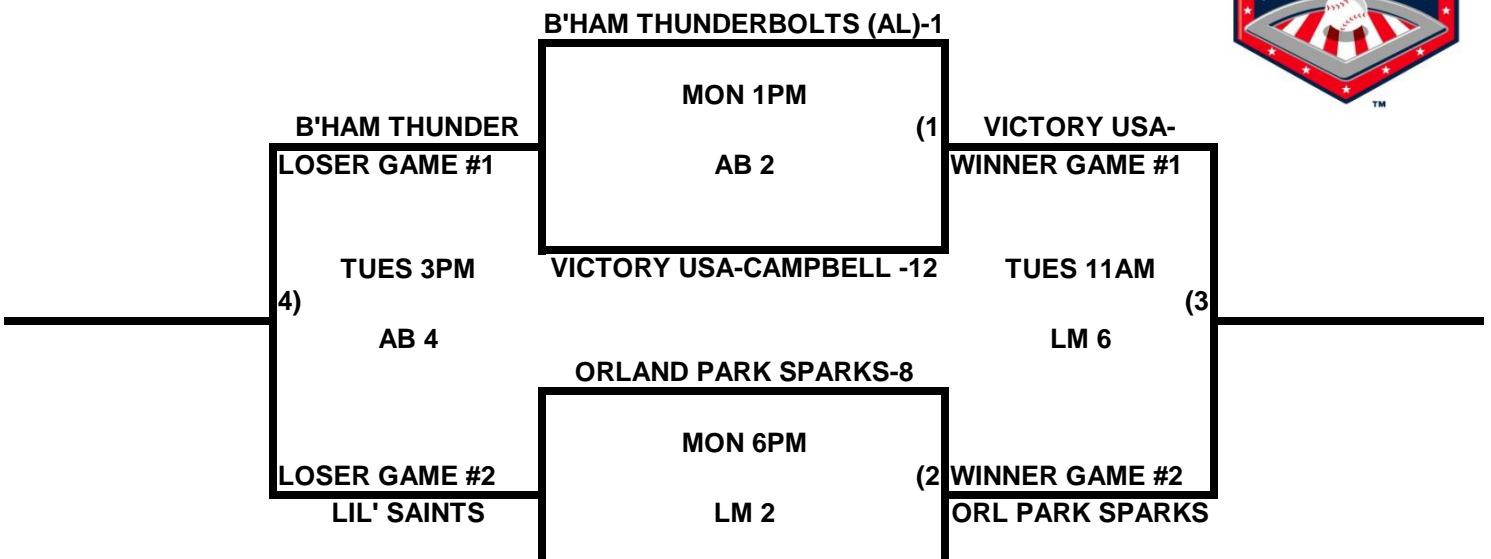

**POOL W**

SAN DIEGO RENEGADES (CA)-1

**POOL X**

S'SIDE LADY PISTOLS (GA)-1

MINNESOTA STING (MN)-6

**2009 USA/ASA 14 AND UNDER NATIONAL CHAMPIONSHIP FINALS POOL BRACKETS LOST MOUNTAIN AND AL BISHOP COMPLEX**

**POOL Y**

**POOL Z**

**2009 USA/ASA 14 AND UNDER NATIONAL CHAMPIONSHIP FINALS POOL  
BRACKETS LOST MOUNTAIN AND AL BISHOP COMPLEX**

**POOL AA**

**POOL BB**

LIL' SAINTS - 1

**2009 USA/ASA 14 AND UNDER NATIONAL CHAMPIONSHIP FINALS POOL  
BRACKETS LOST MOUNTAIN AND AL BISHOP COMPLEX**

**POOL CC**

WEST COBB DYNAMITE (GA)-6

**POOL DD**

2009 USA/ASA 14 AND UNDER NATIONAL CHAMPIONSHIP FINALS POOL  
BRACKETS LOST MOUNTAIN AND AL BISHOP COMPLEX

POOL EE

POOL FF

**2009 USA/ASA 14 AND UNDER NATIONAL CHAMPIONSHIP FINALS POOL  
BRACKETS LOST MOUNTAIN AND AL BISHOP COMPLEX**

**POOL DD**

- TEAM 1** CORONA ANGELS-SMITH (CA)
- TEAM 2** GEORGIA STING (GA)
- TEAM 3** SOUTHERN FORCE (IL)

			<b>GAME TIME</b>	<b>FIELD</b>
<u>COR ANGELS-SMITH -9</u>	<b>1 VS 2</b>	<u>GEORGIA STING (GA)-5</u>	<b>MON 1PM</b>	<b>AB 4</b>
<u>GEORGIA STING (GA)-1</u>	<b>2 VS 3</b>	<u>SOUTHERN FORCE (IL)-9</u>	<b>MON 6PM</b>	<b>LM 4</b>
<u>CORONA ANGELS-SMITH (CA)</u>	<b>1 VS 3</b>	<u>SOUTHERN FORCE (IL)</u>	<b>TUES 11AM</b>	<b>LM 4</b>