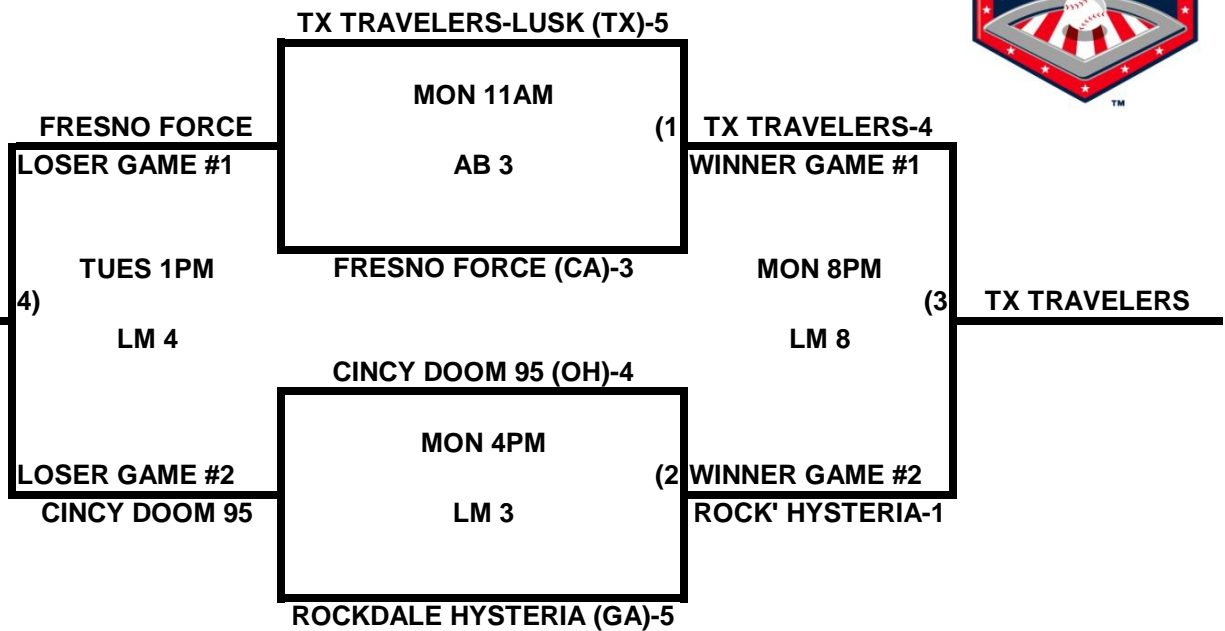

### POOL M

### POOL N

**2009 USA/ASA 14 AND UNDER NATIONAL CHAMPIONSHIP FINALS POOL  
BRACKETS LOST MOUNTAIN AND AL BISHOP COMPLEX**

**POOL O**

**POOL P**

## 2009 USA/ASA 14 AND UNDER NATIONAL CHAMPIONSHIP FINALS POOL BRACKETS LOST MOUNTAIN AND AL BISHOP COMPLEX

### POOL Q