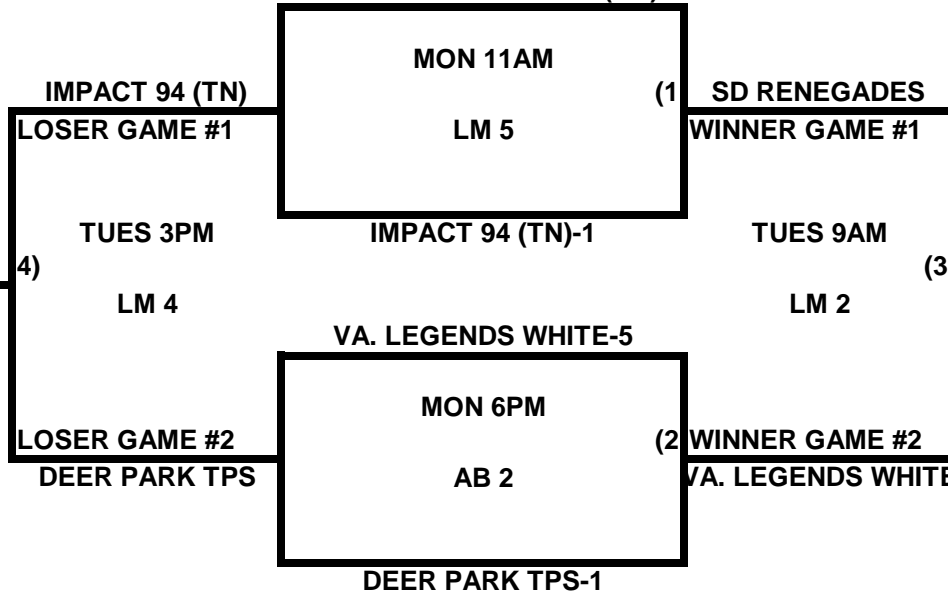

SAN DIEGO RENEGADES (CA)-1