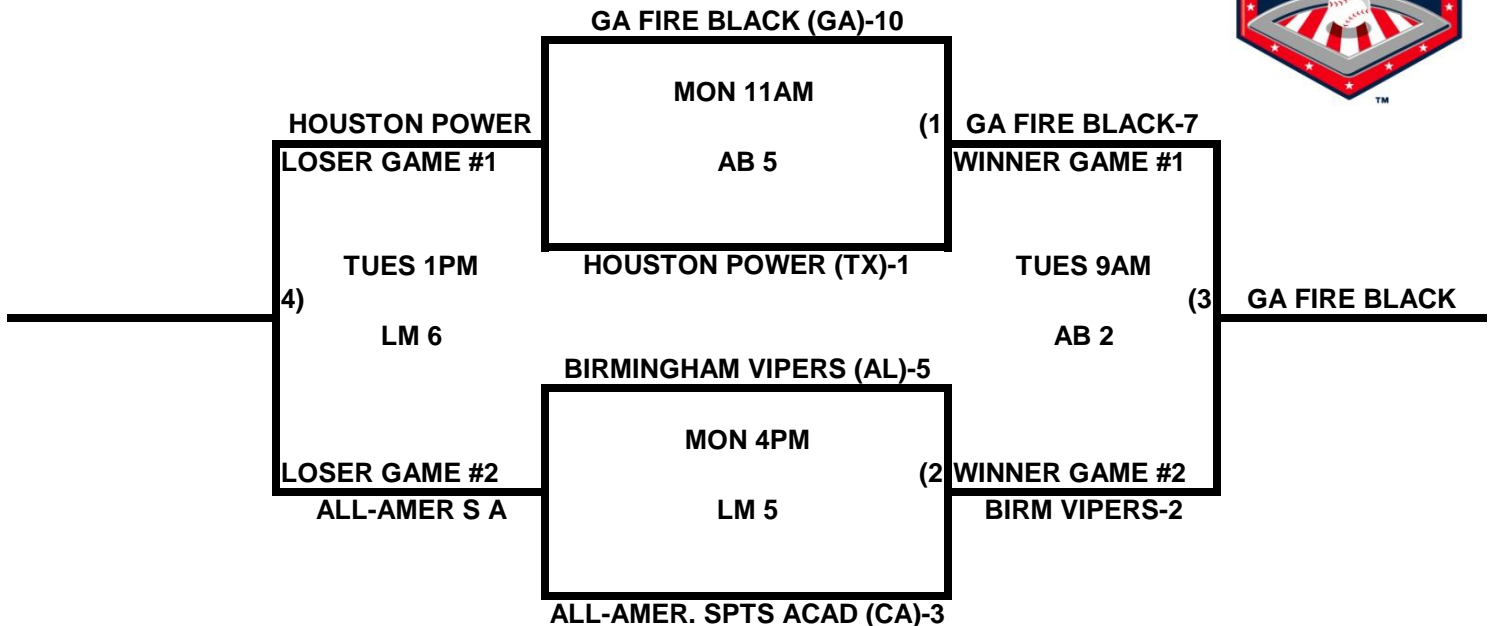

2009 USA/ASA 14 AND UNDER NATIONAL CHAMPIONSHIP FINALS POOL BRACKETS LOST MOUNTAIN AND AL BISHOP COMPLEX

POOL Q

POOL R