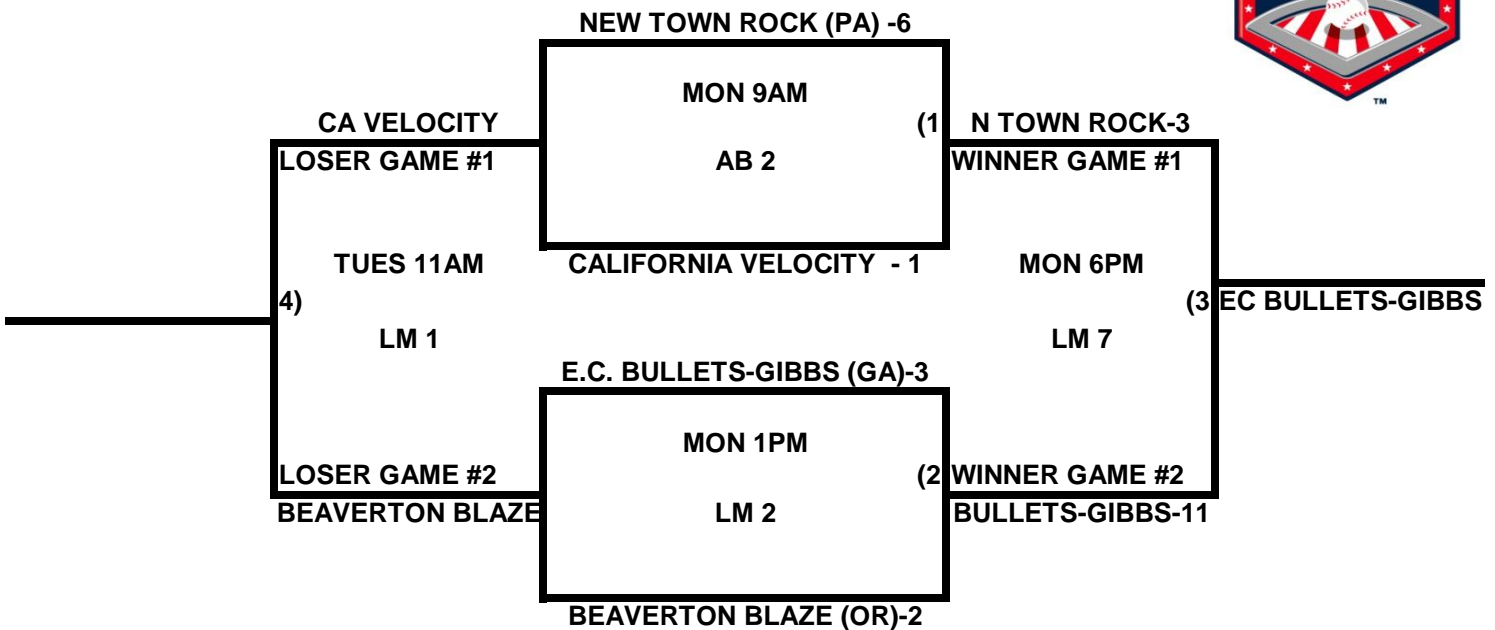

2009 USA/ASA 14 AND UNDER NATIONAL CHAMPIONSHIP FINALS POOL BRACKETS LOST MOUNTAIN AND AL BISHOP COMPLEX

POOL A

POOL B