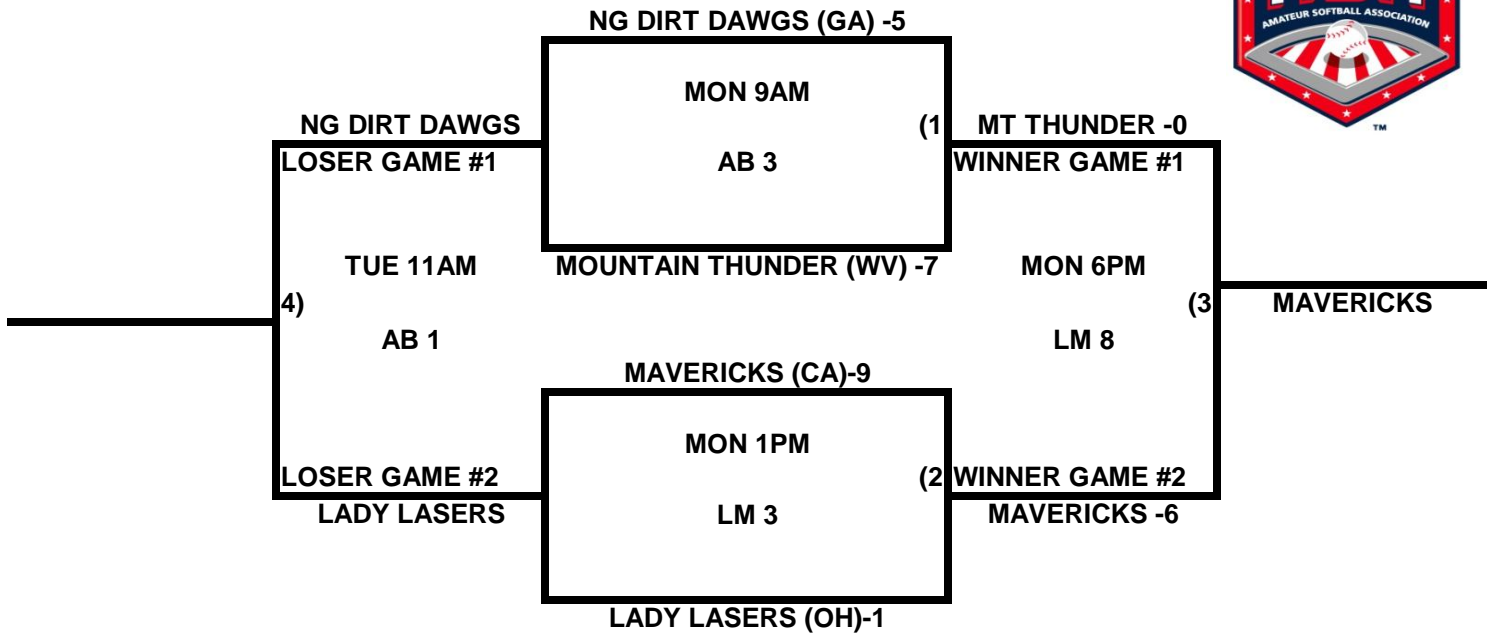

## POOL A

## POOL B

**2009 USA/ASA 14 AND UNDER NATIONAL CHAMPIONSHIP FINALS POOL  
BRACKETS LOST MOUNTAIN AND AL BISHOP COMPLEX**

**POOL C**

**POOL D**

**2009 USA/ASA 14 AND UNDER NATIONAL CHAMPIONSHIP FINALS POOL  
BRACKETS LOST MOUNTAIN AND AL BISHOP COMPLEX**