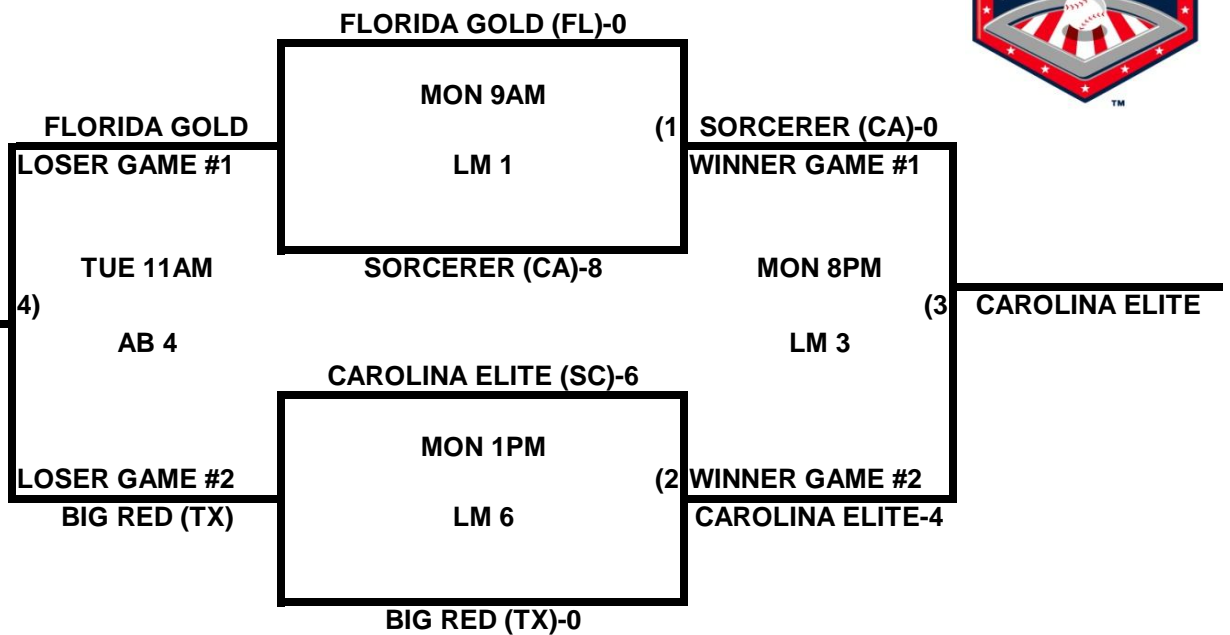

## POOL A

## POOL B

**2009 USA/ASA 14 AND UNDER NATIONAL CHAMPIONSHIP FINALS POOL  
BRACKETS LOST MOUNTAIN AND AL BISHOP COMPLEX**

**POOL C**

**POOL D**

**2009 USA/ASA 14 AND UNDER NATIONAL CHAMPIONSHIP FINALS POOL  
BRACKETS LOST MOUNTAIN AND AL BISHOP COMPLEX**

**POOL E**

**POOL F**

**2009 USA/ASA 14 AND UNDER NATIONAL CHAMPIONSHIP FINALS POOL  
BRACKETS LOST MOUNTAIN AND AL BISHOP COMPLEX**

**POOL G**

**POOL H**

**2009 USA/ASA 14 AND UNDER NATIONAL CHAMPIONSHIP FINALS POOL  
BRACKETS LOST MOUNTAIN AND AL BISHOP COMPLEX**