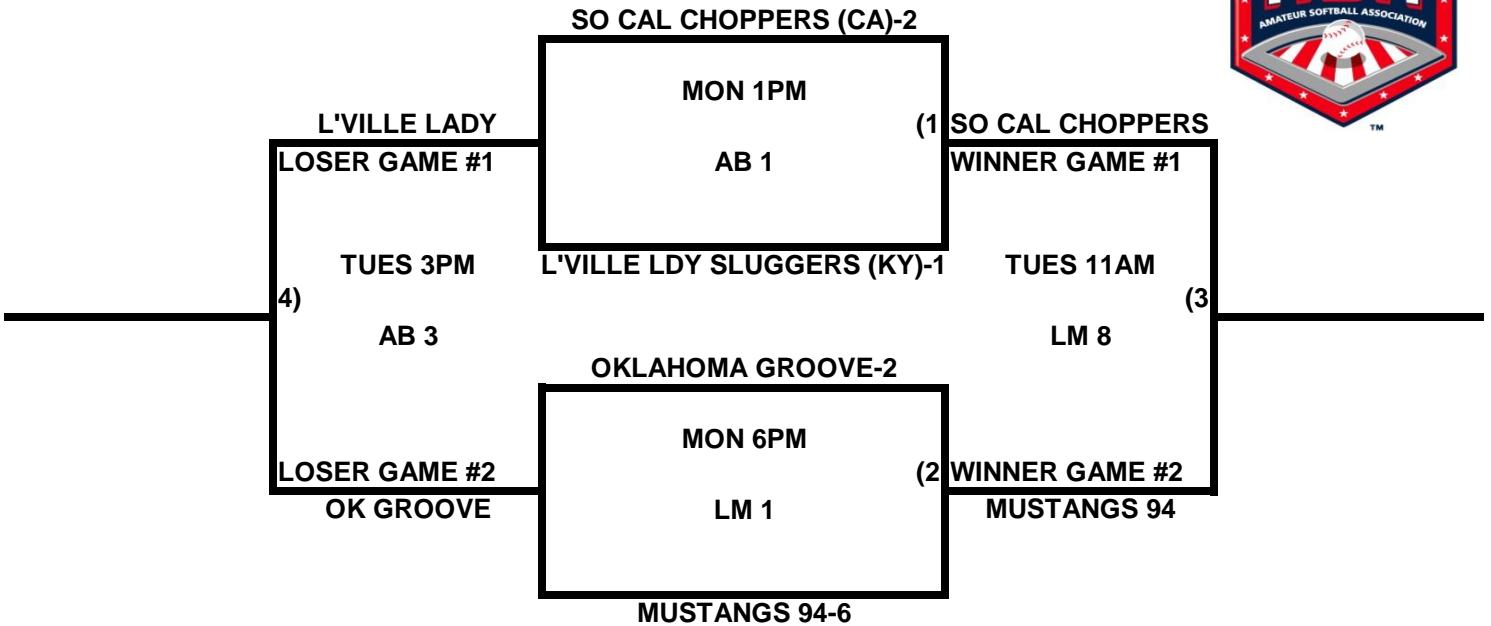

**POOL W**

SAN DIEGO RENEGADES (CA)-1

**POOL X**

S'SIDE LADY PISTOLS (GA)-1

MINNESOTA STING (MN)-6

**2009 USA/ASA 14 AND UNDER NATIONAL CHAMPIONSHIP FINALS POOL BRACKETS LOST MOUNTAIN AND AL BISHOP COMPLEX**

**POOL Y**

**POOL Z**

**2009 USA/ASA 14 AND UNDER NATIONAL CHAMPIONSHIP FINALS POOL  
BRACKETS LOST MOUNTAIN AND AL BISHOP COMPLEX**

**POOL AA**

**POOL BB**

LIL' SAINTS - 1

**2009 USA/ASA 14 AND UNDER NATIONAL CHAMPIONSHIP FINALS POOL  
BRACKETS LOST MOUNTAIN AND AL BISHOP COMPLEX**