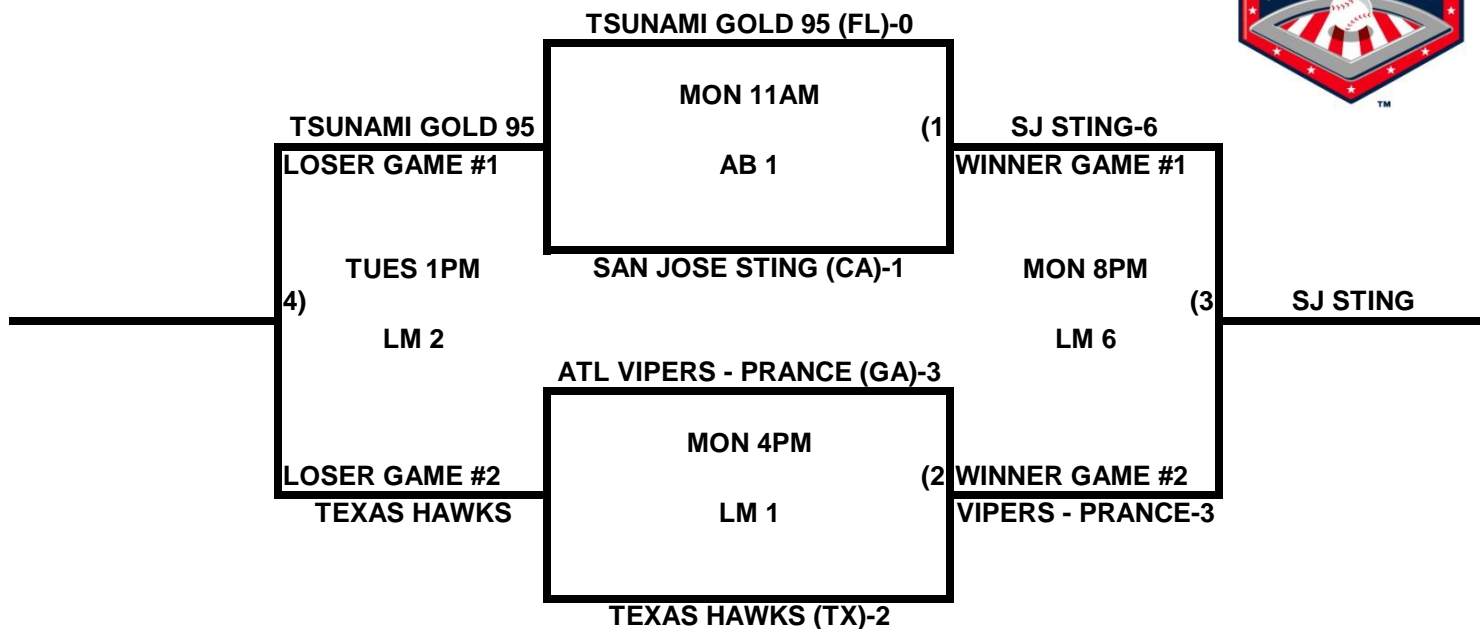

2009 USA/ASA 14 AND UNDER NATIONAL CHAMPIONSHIP FINALS POOL BRACKETS LOST MOUNTAIN AND AL BISHOP COMPLEX

POOL M

POOL N