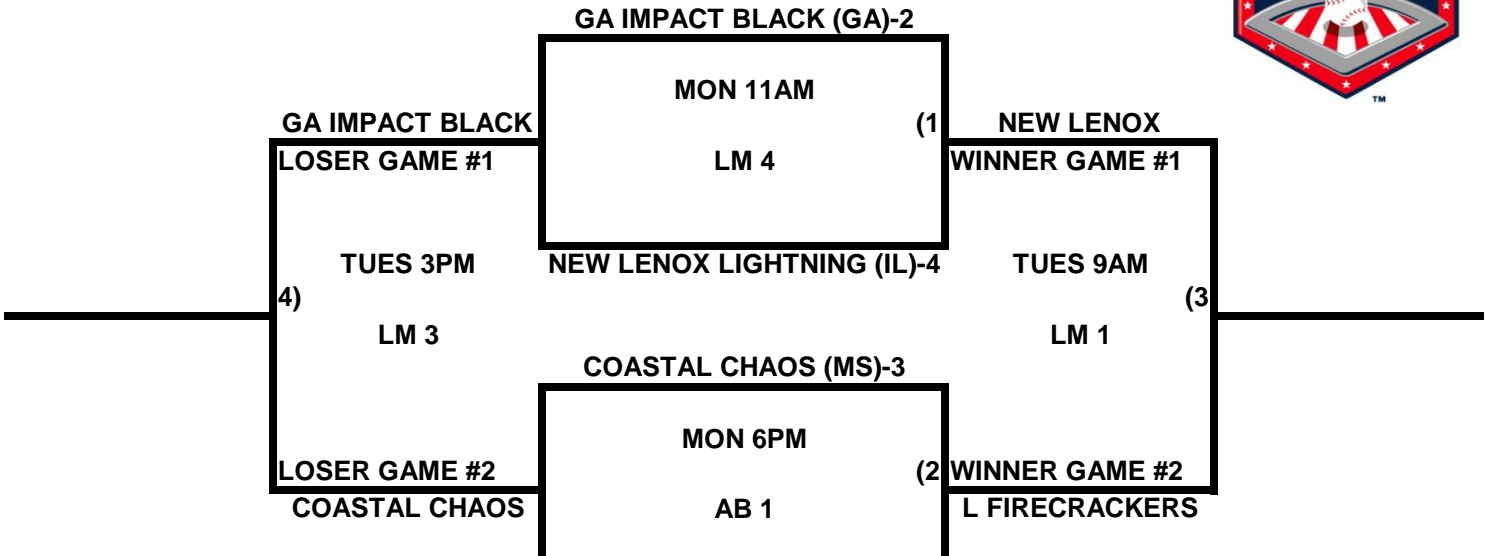

### POOL S

### POOL T

2009 USA/ASA 14 AND UNDER NATIONAL CHAMPIONSHIP FINALS POOL  
BRACKETS LOST MOUNTAIN AND AL BISHOP COMPLEX

POOL U

POOL V

L'WOOD FIRECRACKERS -11

**2009 USA/ASA 14 AND UNDER NATIONAL CHAMPIONSHIP FINALS POOL  
BRACKETS LOST MOUNTAIN AND AL BISHOP COMPLEX**