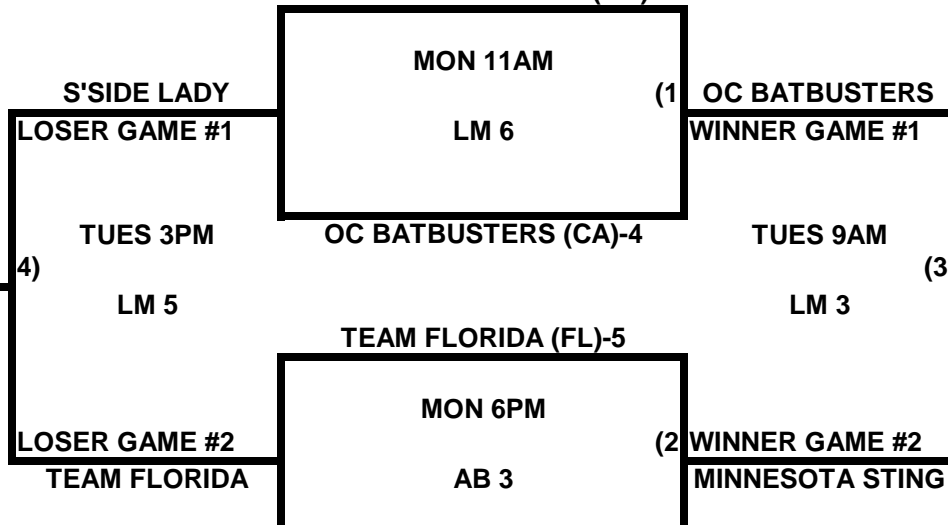

**POOL W**

SAN DIEGO RENEGADES (CA)-1

**POOL X**

S'SIDE LADY PISTOLS (GA)-1

MINNESOTA STING (MN)-6

**2009 USA/ASA 14 AND UNDER NATIONAL CHAMPIONSHIP FINALS POOL BRACKETS LOST MOUNTAIN AND AL BISHOP COMPLEX**

**POOL Y**

**POOL Z**

**2009 USA/ASA 14 AND UNDER NATIONAL CHAMPIONSHIP FINALS POOL  
BRACKETS LOST MOUNTAIN AND AL BISHOP COMPLEX**

**POOL AA**

**POOL BB**

LIL' SAINTS - 1

**2009 USA/ASA 14 AND UNDER NATIONAL CHAMPIONSHIP FINALS POOL  
BRACKETS LOST MOUNTAIN AND AL BISHOP COMPLEX**