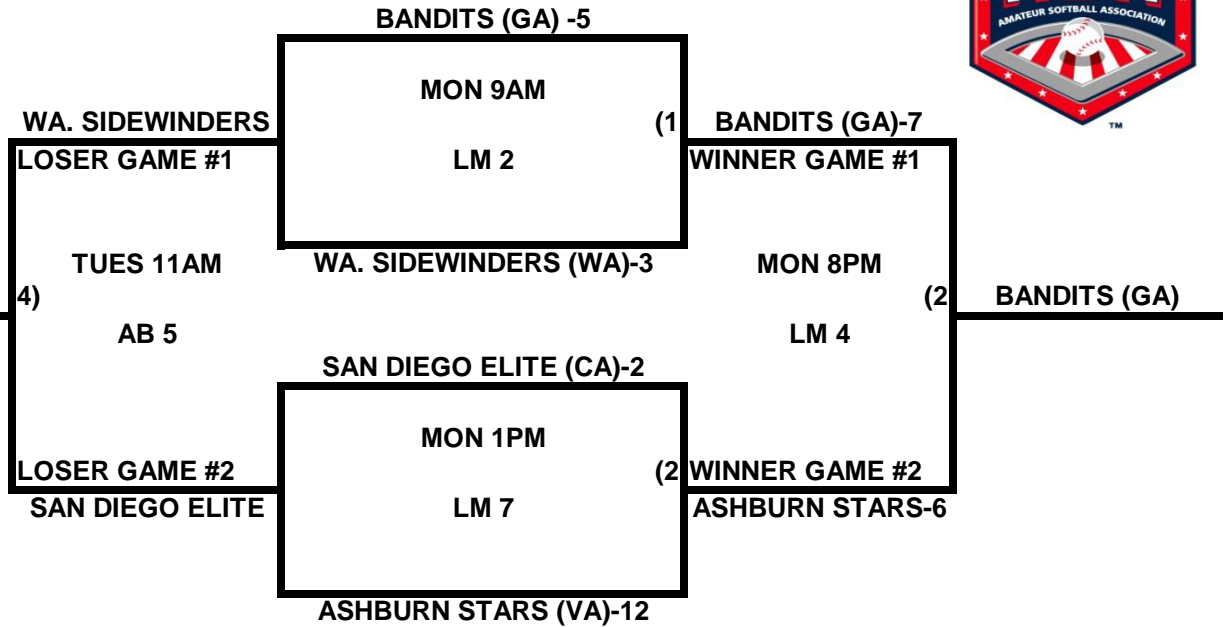

**POOL E**

**POOL F**

**2009 USA/ASA 14 AND UNDER NATIONAL CHAMPIONSHIP FINALS POOL  
BRACKETS LOST MOUNTAIN AND AL BISHOP COMPLEX**

**POOL G**

**POOL H**

**2009 USA/ASA 14 AND UNDER NATIONAL CHAMPIONSHIP FINALS POOL  
BRACKETS LOST MOUNTAIN AND AL BISHOP COMPLEX**

**POOL I**

**POOL J**

**2009 USA/ASA 14 AND UNDER NATIONAL CHAMPIONSHIP FINALS POOL  
BRACKETS LOST MOUNTAIN AND AL BISHOP COMPLEX**

**POOL K**

**POOL L**