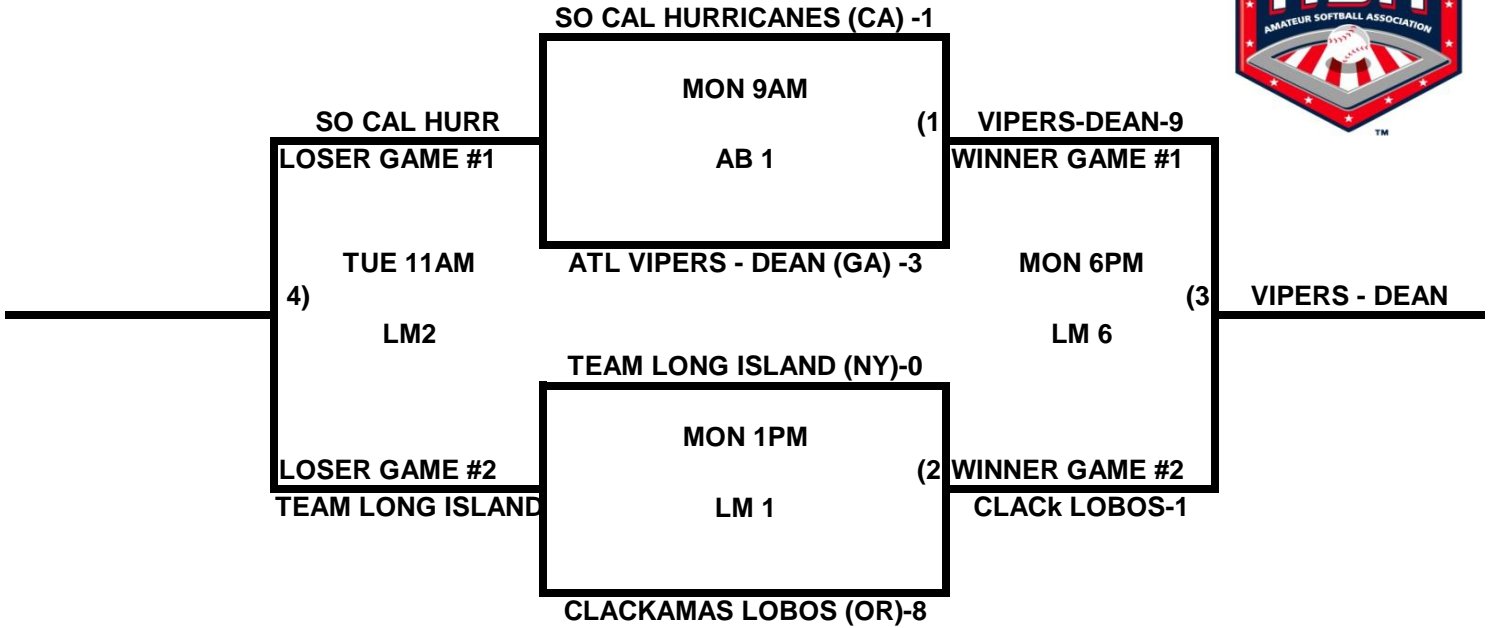

# 2009 USA/ASA 14 AND UNDER NATIONAL CHAMPIONSHIP FINALS POOL BRACKETS LOST MOUNTAIN AND AL BISHOP COMPLEX

## POOL A