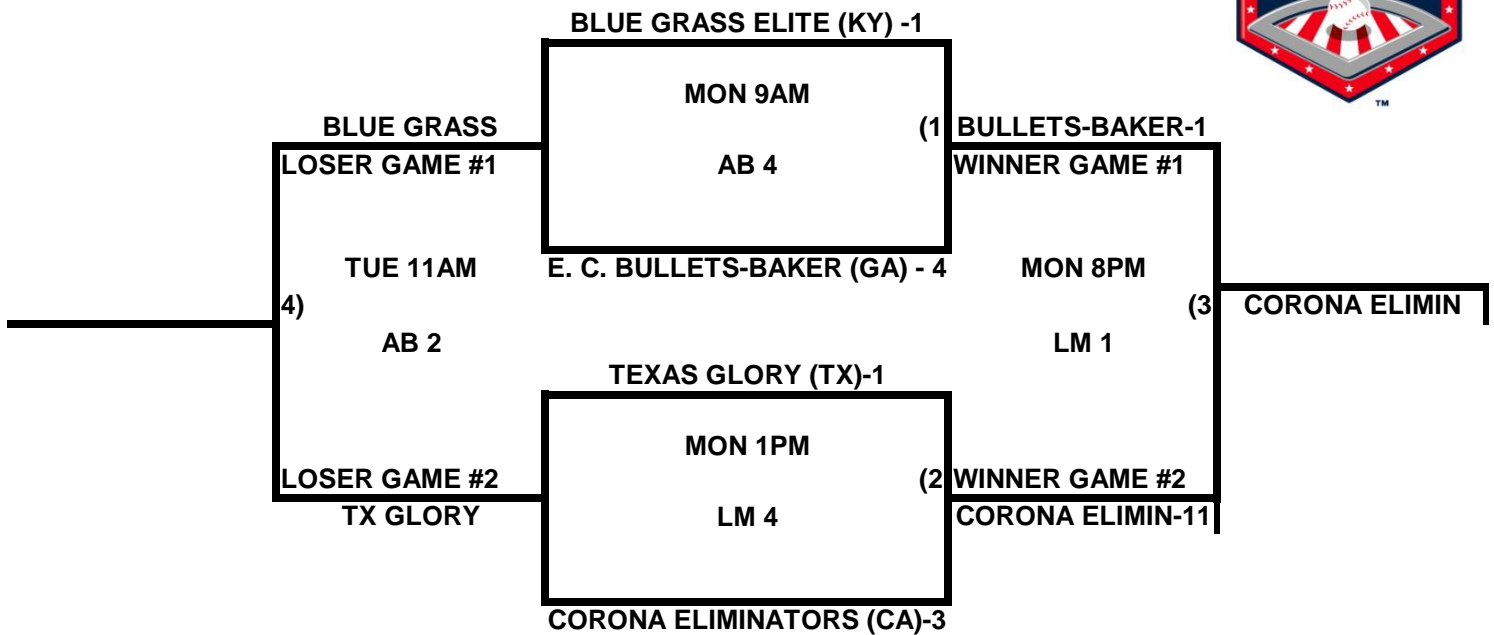

## POOL A

## POOL B

**2009 USA/ASA 14 AND UNDER NATIONAL CHAMPIONSHIP FINALS POOL  
BRACKETS LOST MOUNTAIN AND AL BISHOP COMPLEX**

**POOL C**

**POOL D**

**2009 USA/ASA 14 AND UNDER NATIONAL CHAMPIONSHIP FINALS POOL  
BRACKETS LOST MOUNTAIN AND AL BISHOP COMPLEX**

**POOL E**

**POOL F**

**2009 USA/ASA 14 AND UNDER NATIONAL CHAMPIONSHIP FINALS POOL  
BRACKETS LOST MOUNTAIN AND AL BISHOP COMPLEX**

**POOL G**

**POOL H**

**2009 USA/ASA 14 AND UNDER NATIONAL CHAMPIONSHIP FINALS POOL  
BRACKETS LOST MOUNTAIN AND AL BISHOP COMPLEX**

**POOL I**

**POOL J**

**2009 USA/ASA 14 AND UNDER NATIONAL CHAMPIONSHIP FINALS POOL  
BRACKETS LOST MOUNTAIN AND AL BISHOP COMPLEX**

**POOL K**

**POOL L**