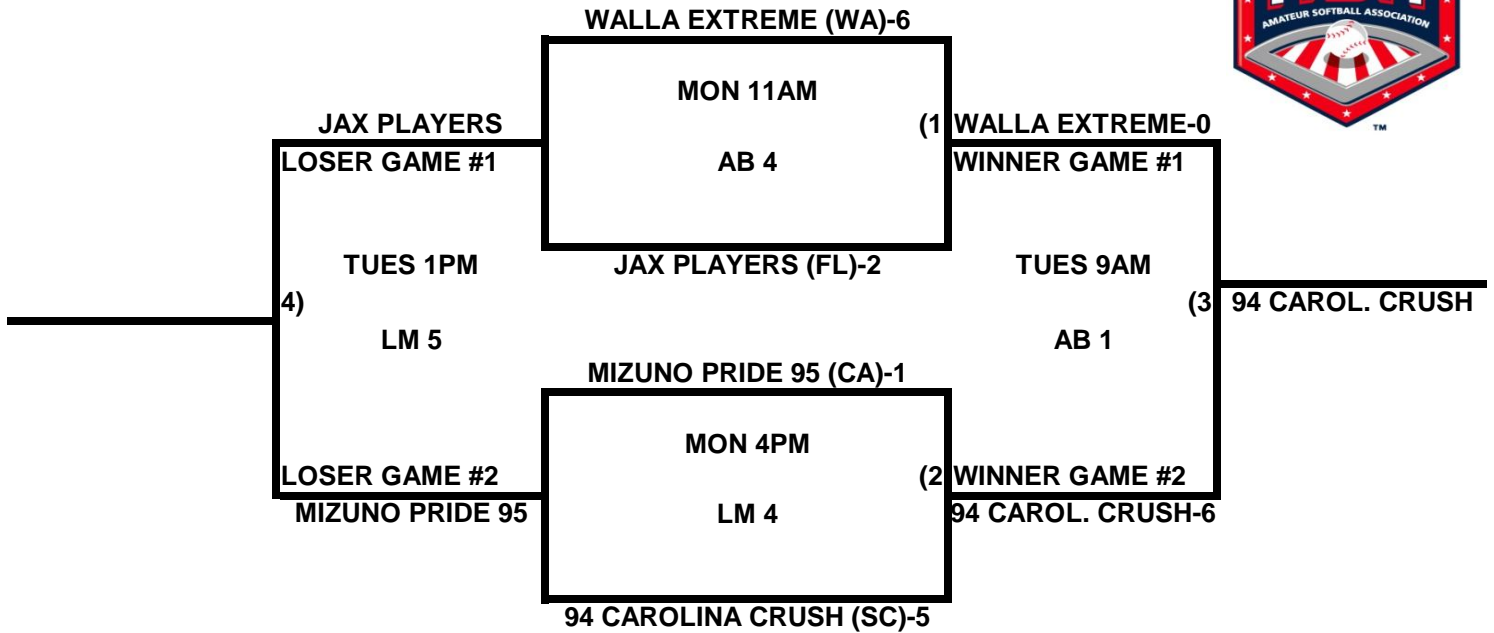

2009 USA/ASA 14 AND UNDER NATIONAL CHAMPIONSHIP FINALS POOL BRACKETS LOST MOUNTAIN AND AL BISHOP COMPLEX

POOL Q