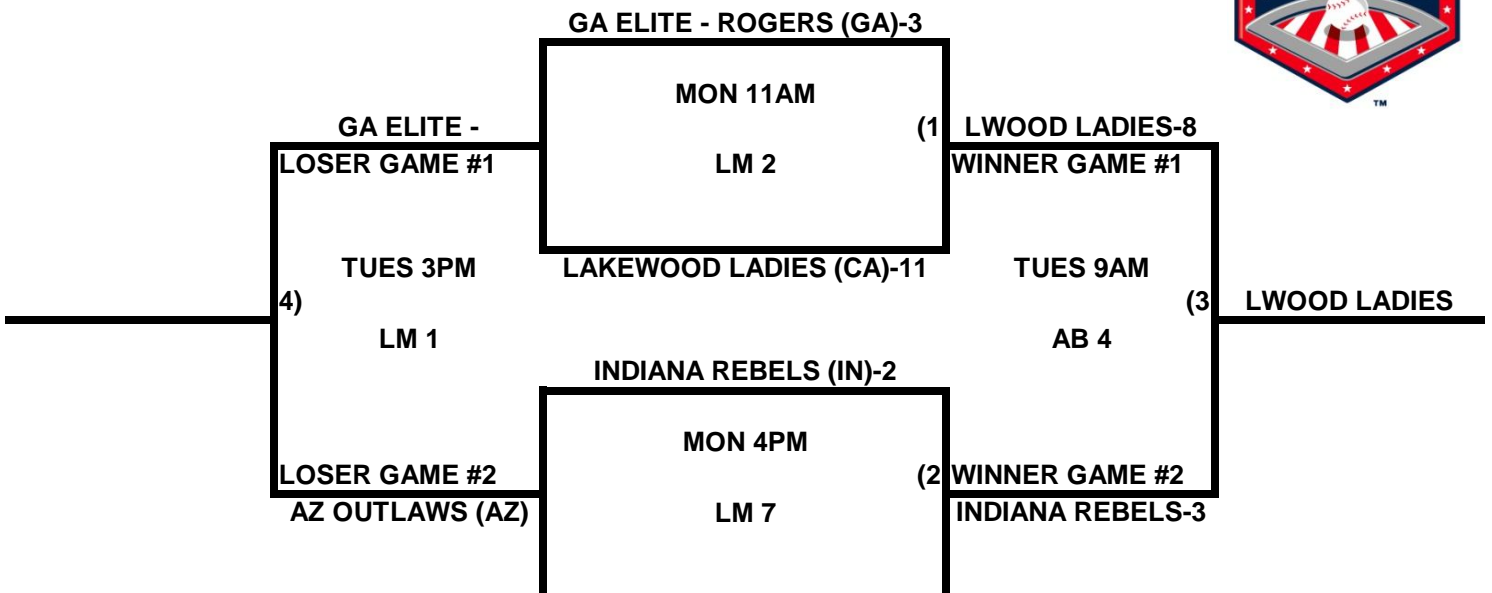

2009 USA/ASA 14 AND UNDER NATIONAL CHAMPIONSHIP FINALS POOL BRACKETS LOST MOUNTAIN AND AL BISHOP COMPLEX

POOL S

POOL T