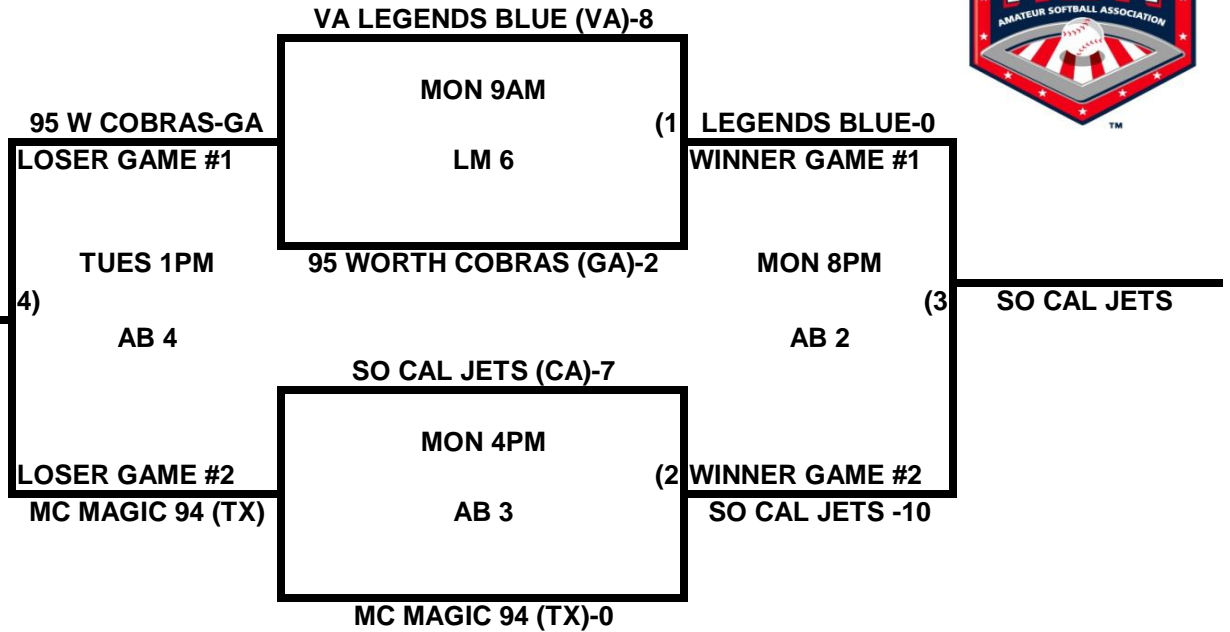

**POOL E**

**POOL F**

**2009 USA/ASA 14 AND UNDER NATIONAL CHAMPIONSHIP FINALS POOL  
BRACKETS LOST MOUNTAIN AND AL BISHOP COMPLEX**

**POOL G**

**POOL H**

**2009 USA/ASA 14 AND UNDER NATIONAL CHAMPIONSHIP FINALS POOL  
BRACKETS LOST MOUNTAIN AND AL BISHOP COMPLEX**

**POOL I**

**POOL J**

**2009 USA/ASA 14 AND UNDER NATIONAL CHAMPIONSHIP FINALS POOL  
BRACKETS LOST MOUNTAIN AND AL BISHOP COMPLEX**

**POOL K**

**POOL L**

## 2009 USA/ASA 14 AND UNDER NATIONAL CHAMPIONSHIP FINALS POOL BRACKETS LOST MOUNTAIN AND AL BISHOP COMPLEX