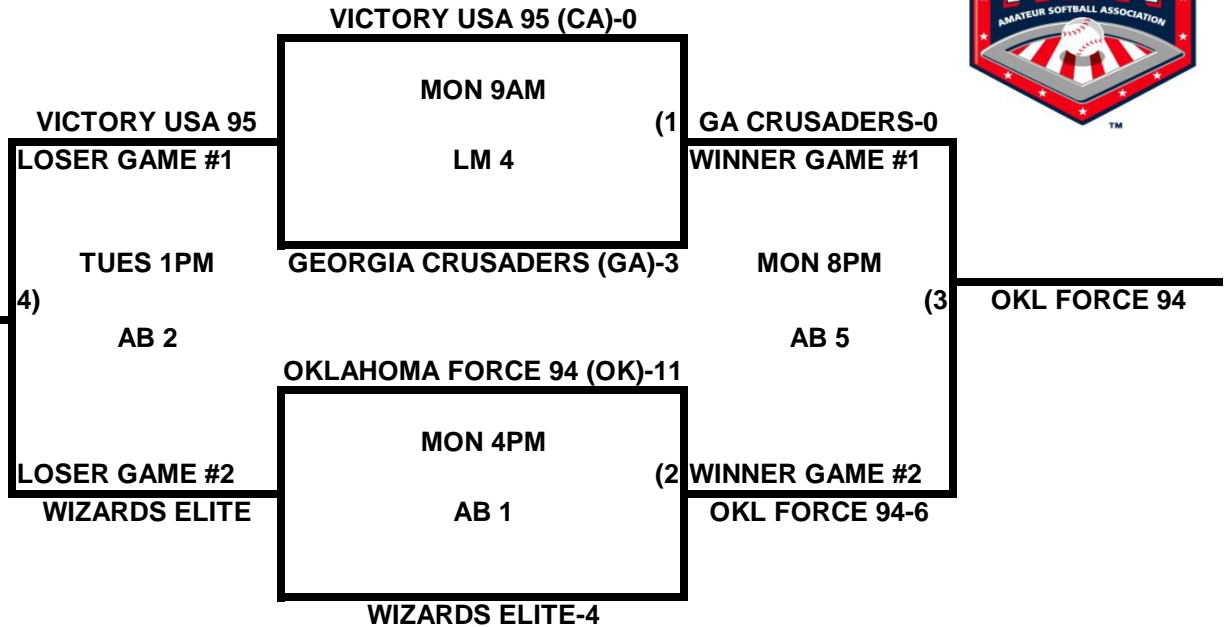

**POOL E**

**POOL F**

**2009 USA/ASA 14 AND UNDER NATIONAL CHAMPIONSHIP FINALS POOL  
BRACKETS LOST MOUNTAIN AND AL BISHOP COMPLEX**

**POOL G**

**POOL H**

**2009 USA/ASA 14 AND UNDER NATIONAL CHAMPIONSHIP FINALS POOL  
BRACKETS LOST MOUNTAIN AND AL BISHOP COMPLEX**

**POOL I**

**POOL J**

**2009 USA/ASA 14 AND UNDER NATIONAL CHAMPIONSHIP FINALS POOL  
BRACKETS LOST MOUNTAIN AND AL BISHOP COMPLEX**

**POOL K**

**POOL L**