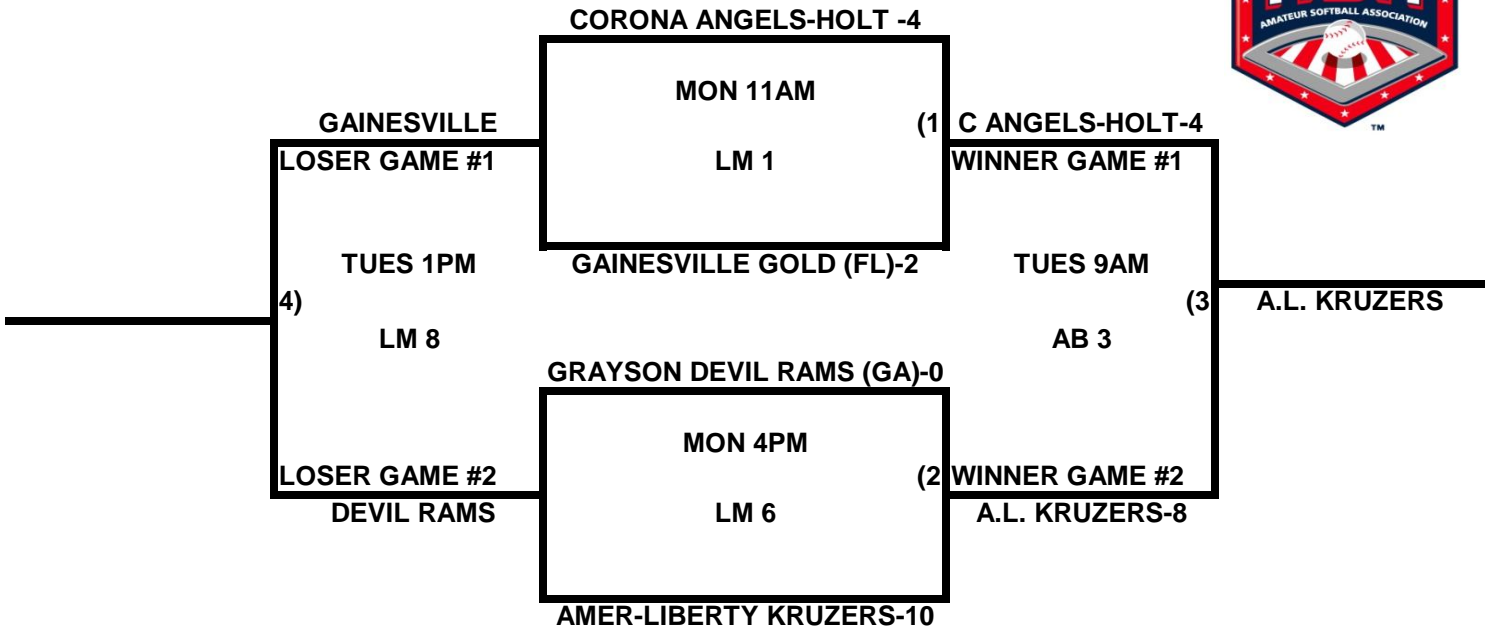

2009 USA/ASA 14 AND UNDER NATIONAL CHAMPIONSHIP FINALS POOL BRACKETS LOST MOUNTAIN AND AL BISHOP COMPLEX

POOL S