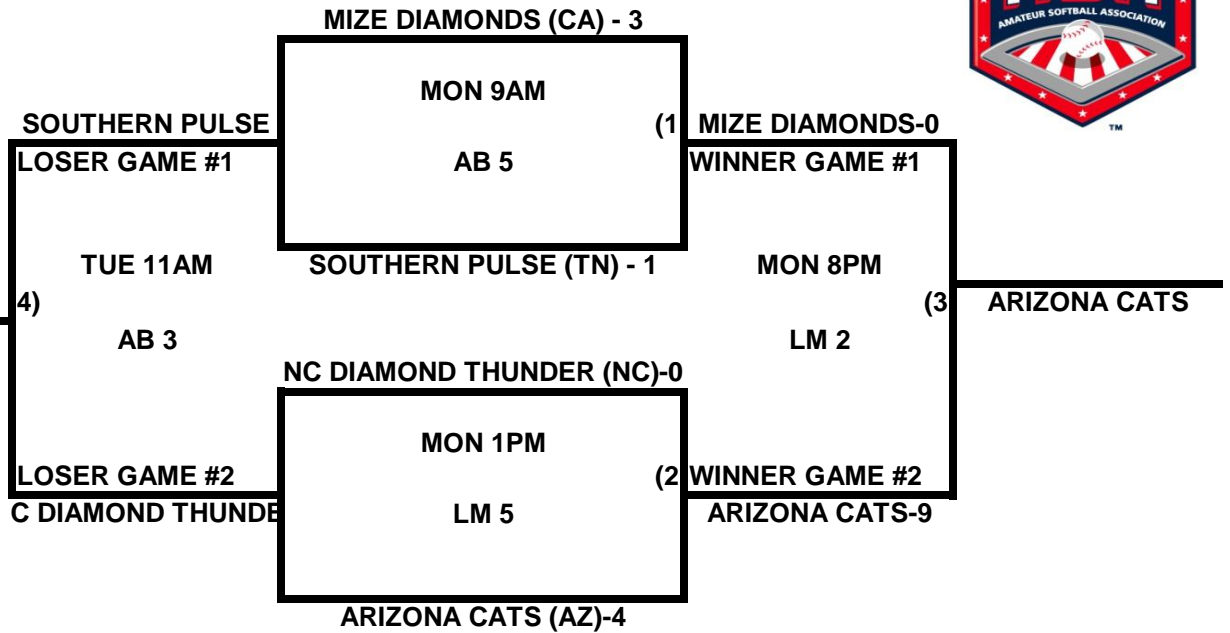

## POOL A

## POOL B

**2009 USA/ASA 14 AND UNDER NATIONAL CHAMPIONSHIP FINALS POOL  
BRACKETS LOST MOUNTAIN AND AL BISHOP COMPLEX**

**POOL C**

**POOL D**

**2009 USA/ASA 14 AND UNDER NATIONAL CHAMPIONSHIP FINALS POOL  
BRACKETS LOST MOUNTAIN AND AL BISHOP COMPLEX**

**POOL E**

**POOL F**

**2009 USA/ASA 14 AND UNDER NATIONAL CHAMPIONSHIP FINALS POOL  
BRACKETS LOST MOUNTAIN AND AL BISHOP COMPLEX**

**POOL G**

**POOL H**

**2009 USA/ASA 14 AND UNDER NATIONAL CHAMPIONSHIP FINALS POOL  
BRACKETS LOST MOUNTAIN AND AL BISHOP COMPLEX**