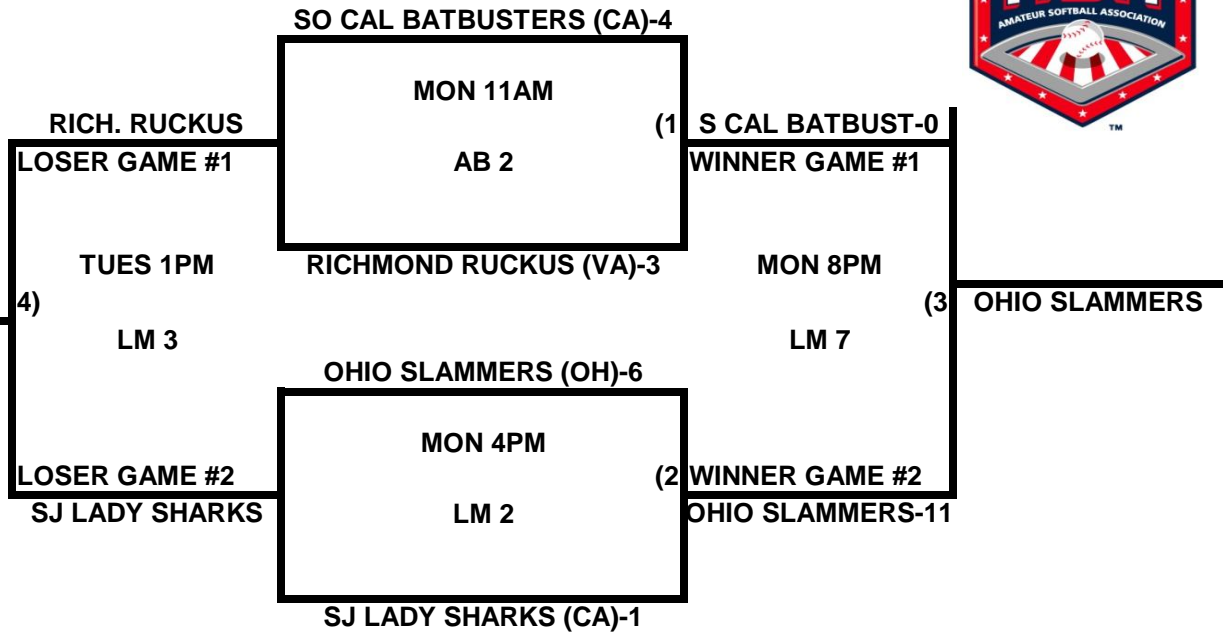

### POOL M

### POOL N

**2009 USA/ASA 14 AND UNDER NATIONAL CHAMPIONSHIP FINALS POOL  
BRACKETS LOST MOUNTAIN AND AL BISHOP COMPLEX**

**POOL O**

**POOL P**