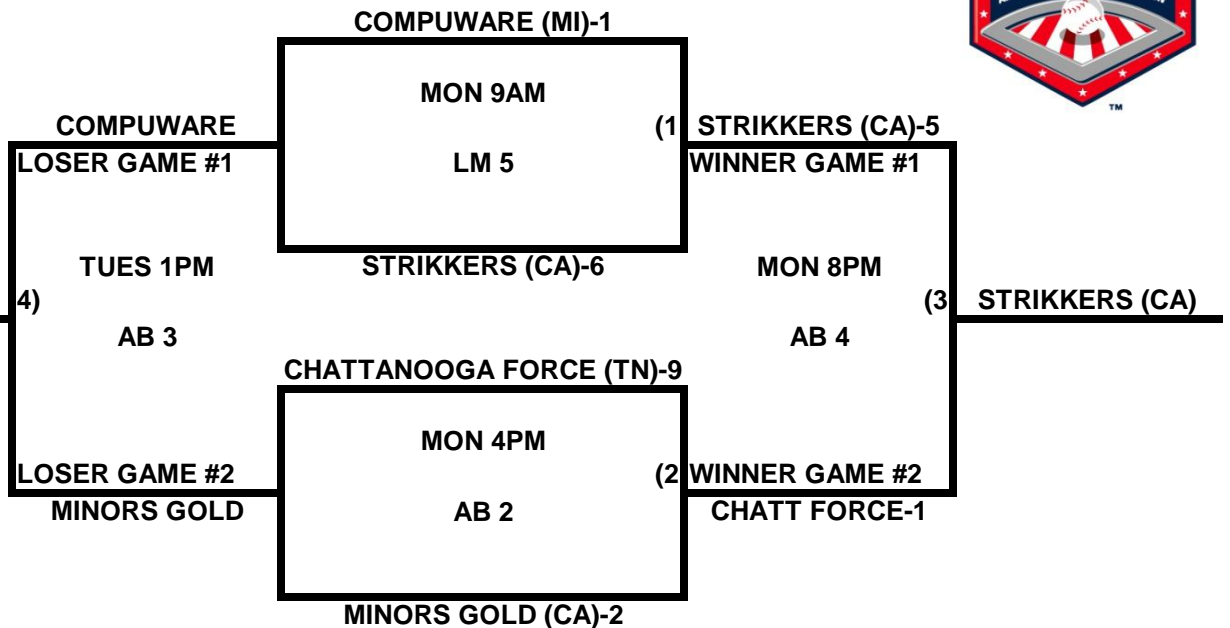

**POOL E**

**POOL F**

**2009 USA/ASA 14 AND UNDER NATIONAL CHAMPIONSHIP FINALS POOL  
BRACKETS LOST MOUNTAIN AND AL BISHOP COMPLEX**

**POOL G**

**POOL H**

**2009 USA/ASA 14 AND UNDER NATIONAL CHAMPIONSHIP FINALS POOL  
BRACKETS LOST MOUNTAIN AND AL BISHOP COMPLEX**

**POOL I**

**POOL J**

**2009 USA/ASA 14 AND UNDER NATIONAL CHAMPIONSHIP FINALS POOL  
BRACKETS LOST MOUNTAIN AND AL BISHOP COMPLEX**

**POOL K**

**POOL L**