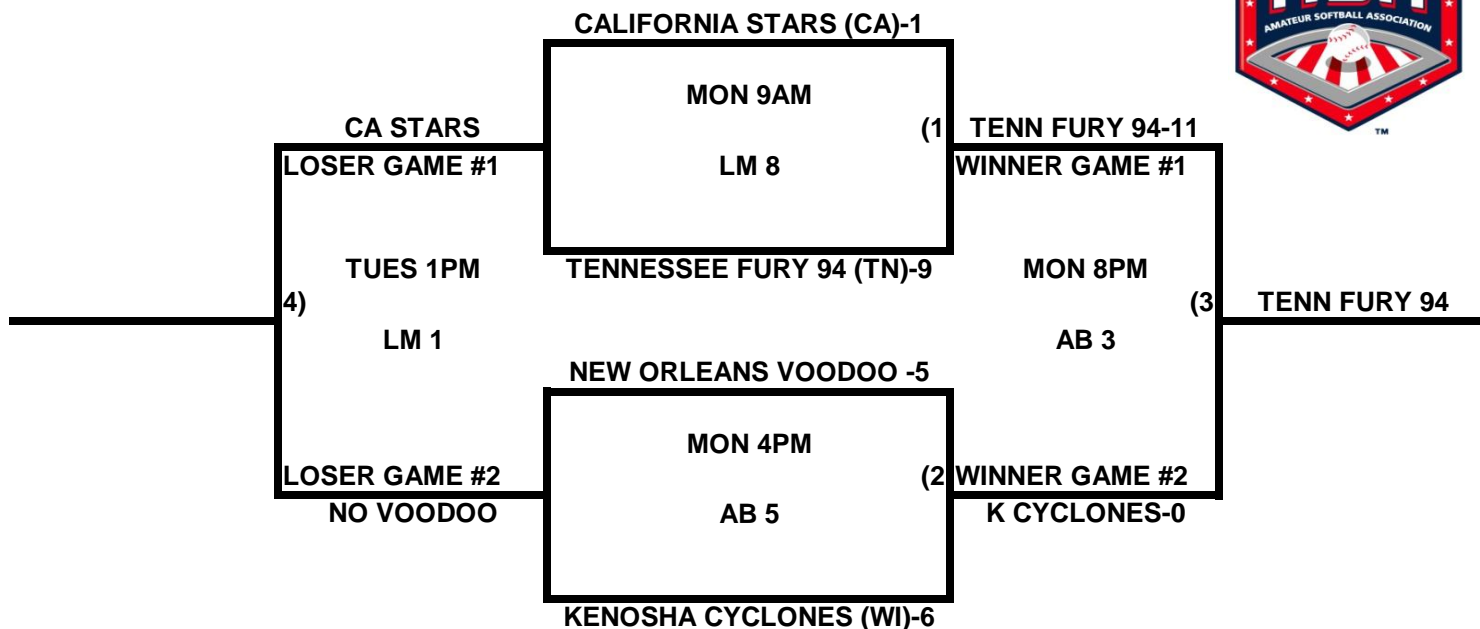

2009 USA/ASA 14 AND UNDER NATIONAL CHAMPIONSHIP FINALS POOL BRACKETS LOST MOUNTAIN AND AL BISHOP COMPLEX

POOL M