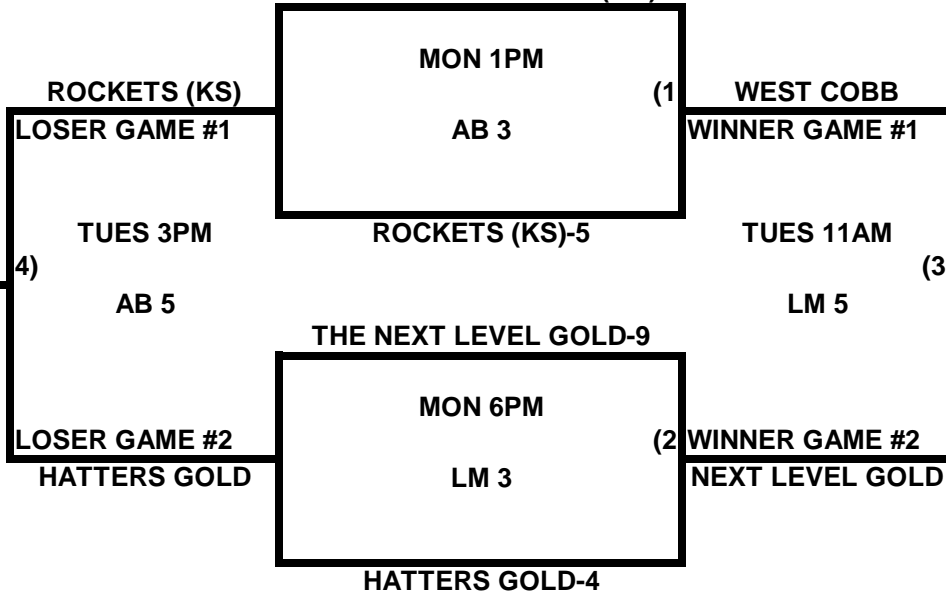

WEST COBB DYNAMITE (GA)-6