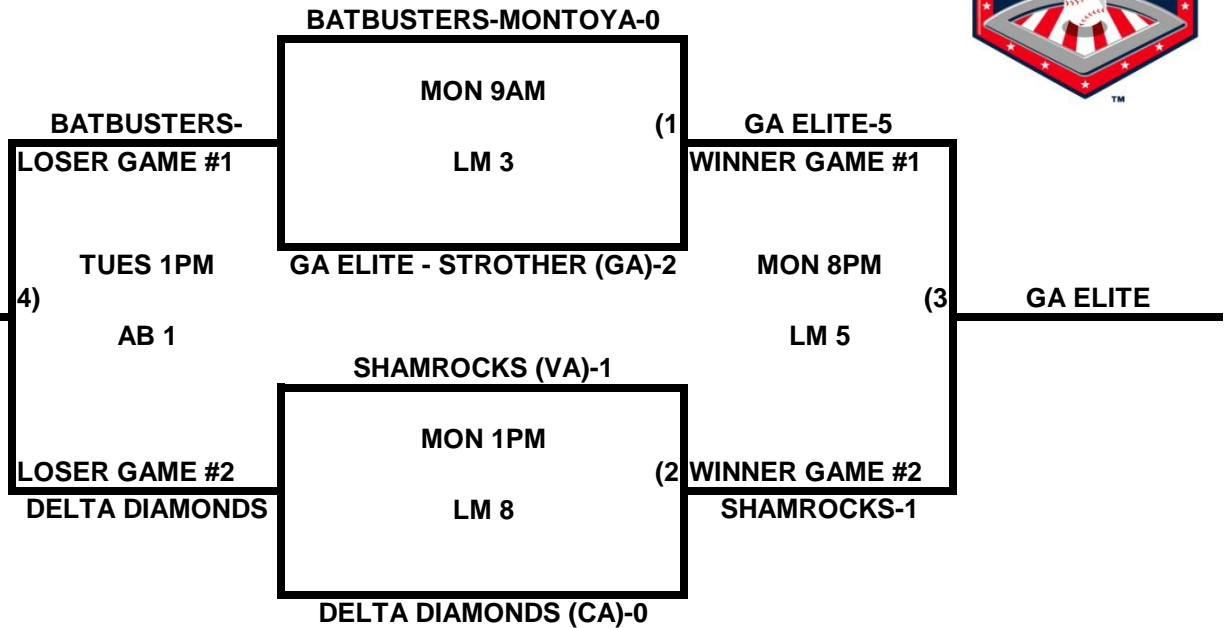

## POOL B

**2009 USA/ASA 14 AND UNDER NATIONAL CHAMPIONSHIP FINALS POOL  
BRACKETS LOST MOUNTAIN AND AL BISHOP COMPLEX**

**POOL C**

**POOL D**

**2009 USA/ASA 14 AND UNDER NATIONAL CHAMPIONSHIP FINALS POOL  
BRACKETS LOST MOUNTAIN AND AL BISHOP COMPLEX**

**POOL E**

**POOL F**

**2009 USA/ASA 14 AND UNDER NATIONAL CHAMPIONSHIP FINALS POOL  
BRACKETS LOST MOUNTAIN AND AL BISHOP COMPLEX**

**POOL G**

**POOL H**

**2009 USA/ASA 14 AND UNDER NATIONAL CHAMPIONSHIP FINALS POOL  
BRACKETS LOST MOUNTAIN AND AL BISHOP COMPLEX**

**POOL I**

**POOL J**

**2009 USA/ASA 14 AND UNDER NATIONAL CHAMPIONSHIP FINALS POOL  
BRACKETS LOST MOUNTAIN AND AL BISHOP COMPLEX**

**POOL K**

**POOL L**