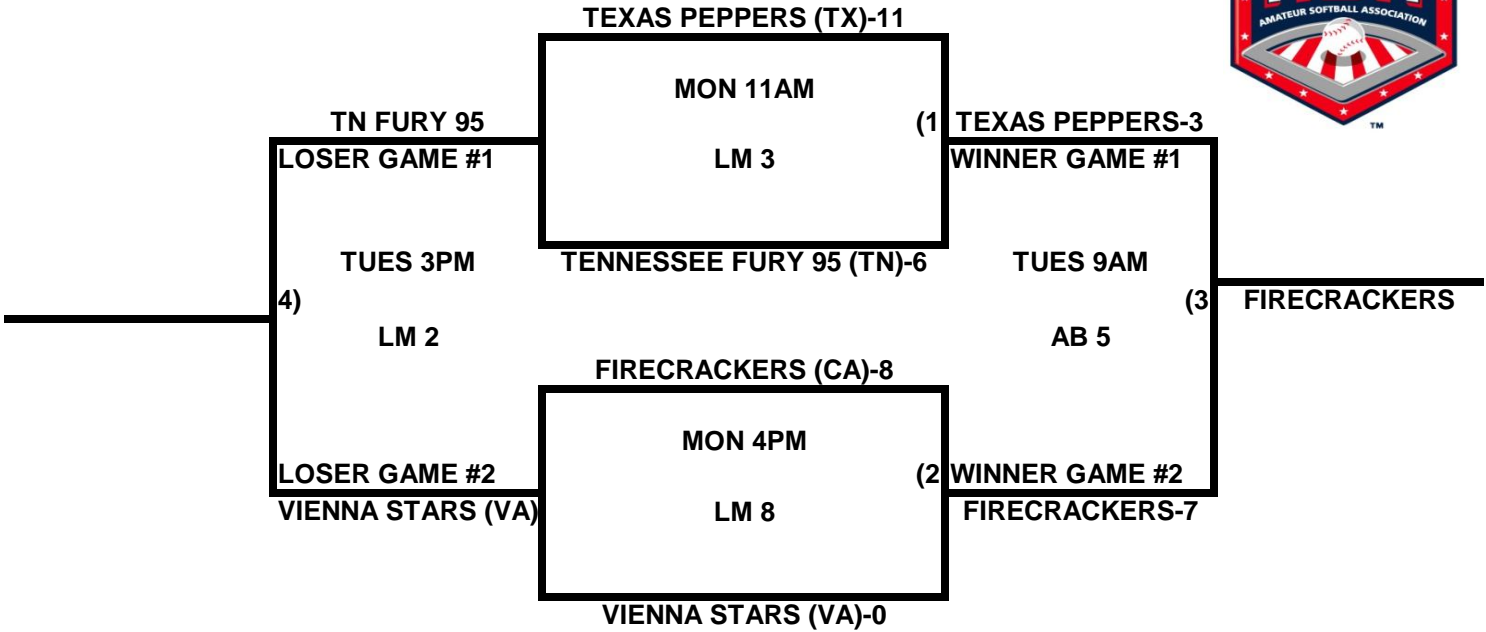

2009 USA/ASA 14 AND UNDER NATIONAL CHAMPIONSHIP FINALS POOL
BRACKETS LOST MOUNTAIN AND AL BISHOP COMPLEX

POOL U