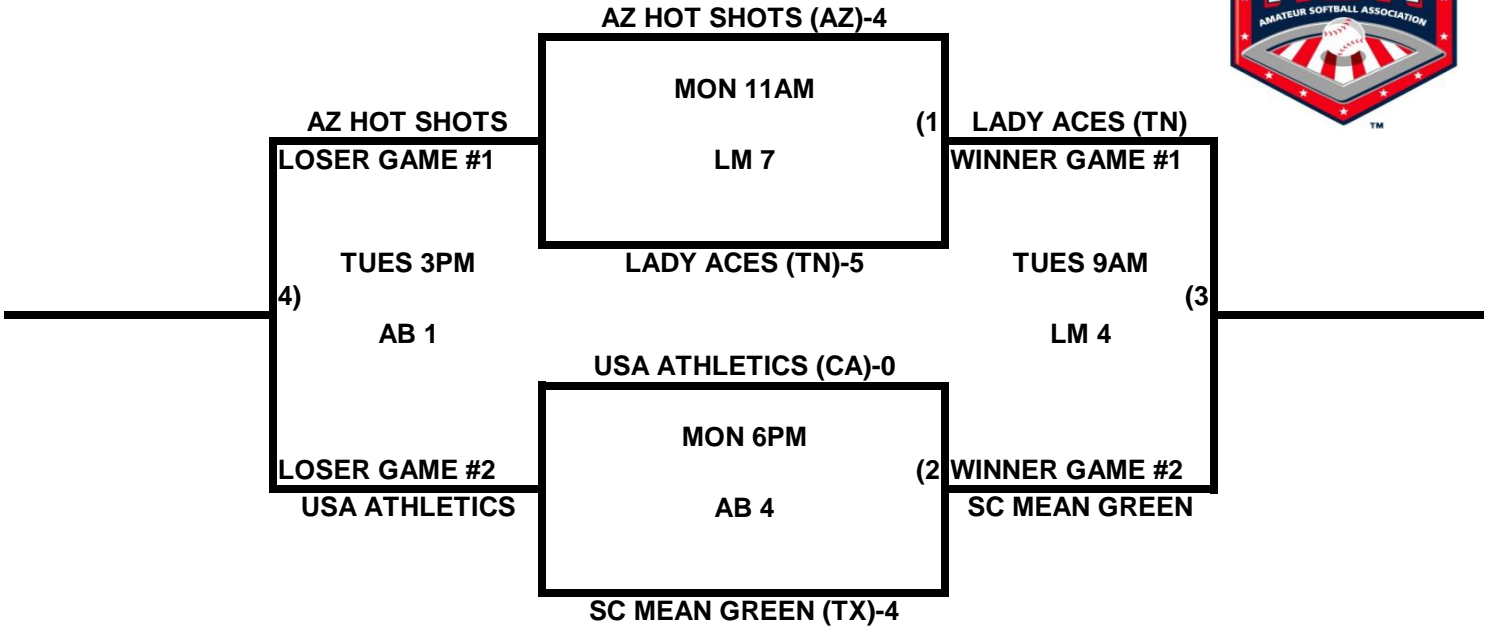

### POOL T

2009 USA/ASA 14 AND UNDER NATIONAL CHAMPIONSHIP FINALS POOL  
BRACKETS LOST MOUNTAIN AND AL BISHOP COMPLEX

POOL U

POOL V

L'WOOD FIRECRACKERS -11

**2009 USA/ASA 14 AND UNDER NATIONAL CHAMPIONSHIP FINALS POOL  
BRACKETS LOST MOUNTAIN AND AL BISHOP COMPLEX**

**POOL W**

SAN DIEGO RENEGADES (CA)-1

**POOL X**

S'SIDE LADY PISTOLS (GA)-1

MINNESOTA STING (MN)-6

**2009 USA/ASA 14 AND UNDER NATIONAL CHAMPIONSHIP FINALS POOL BRACKETS LOST MOUNTAIN AND AL BISHOP COMPLEX**

**POOL Y**

**POOL Z**

**2009 USA/ASA 14 AND UNDER NATIONAL CHAMPIONSHIP FINALS POOL  
BRACKETS LOST MOUNTAIN AND AL BISHOP COMPLEX**

**POOL AA**

**POOL BB**

LIL' SAINTS - 1

**2009 USA/ASA 14 AND UNDER NATIONAL CHAMPIONSHIP FINALS POOL  
BRACKETS LOST MOUNTAIN AND AL BISHOP COMPLEX**