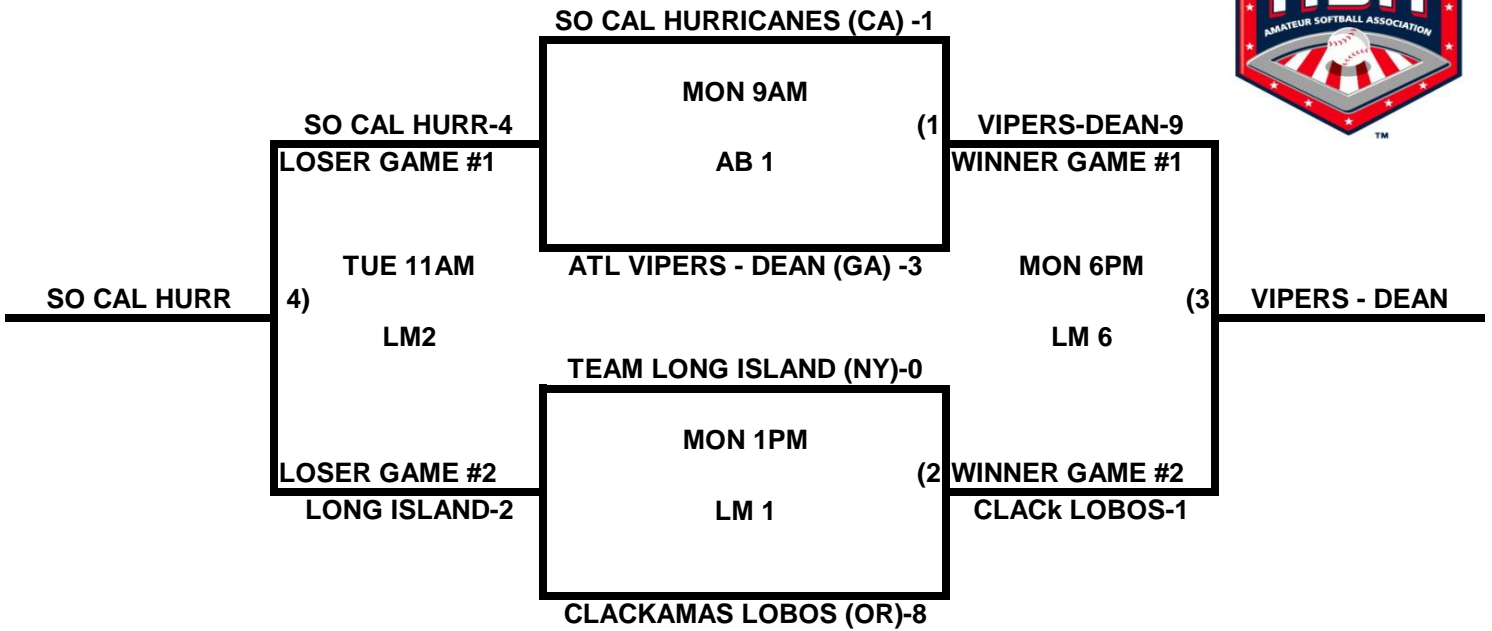

# 2009 USA/ASA 14 AND UNDER NATIONAL CHAMPIONSHIP FINALS POOL BRACKETS LOST MOUNTAIN AND AL BISHOP COMPLEX

## POOL A