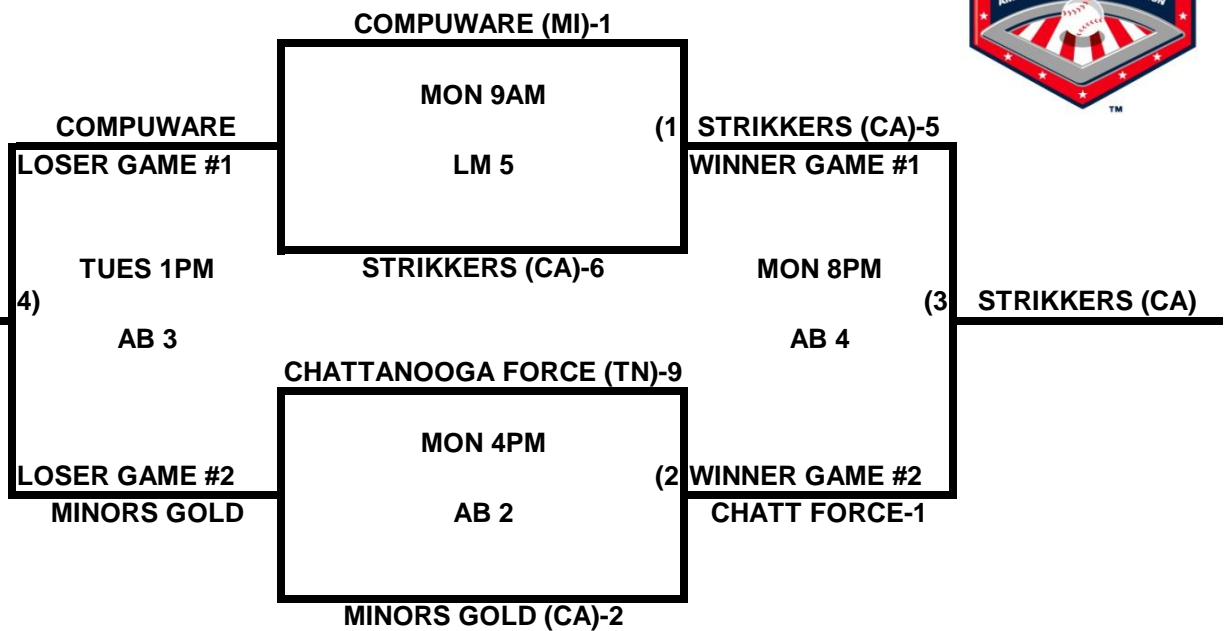

2009 USA/ASA 14 AND UNDER NATIONAL CHAMPIONSHIP FINALS POOL BRACKETS LOST MOUNTAIN AND AL BISHOP COMPLEX

POOL I

POOL J