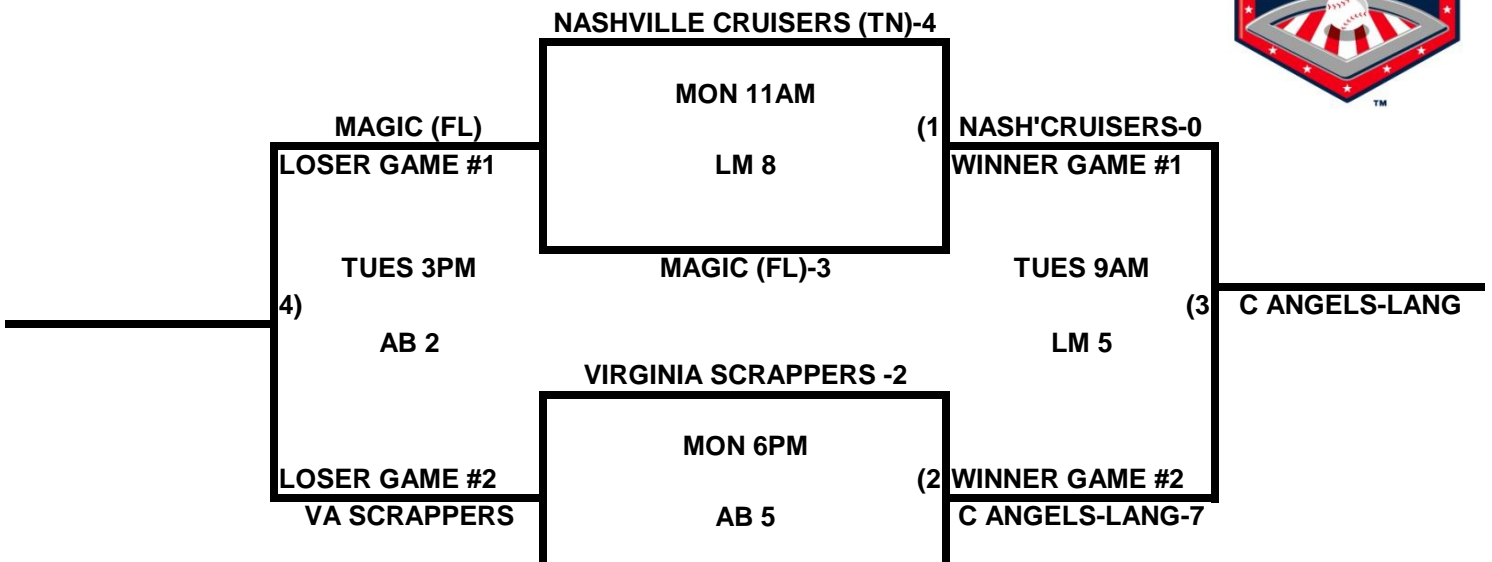

### POOL S

### POOL T

2009 USA/ASA 14 AND UNDER NATIONAL CHAMPIONSHIP FINALS POOL  
BRACKETS LOST MOUNTAIN AND AL BISHOP COMPLEX

**POOL W**

**POOL X**

2009 USA/ASA 14 AND UNDER NATIONAL CHAMPIONSHIP FINALS POOL  
BRACKETS LOST MOUNTAIN AND AL BISHOP COMPLEX

**POOL Y**

**POOL Z**

**2009 USA/ASA 14 AND UNDER NATIONAL CHAMPIONSHIP FINALS POOL  
BRACKETS LOST MOUNTAIN AND AL BISHOP COMPLEX**

**POOL AA**

**POOL BB**

LIL' SAINTS - 1

**2009 USA/ASA 14 AND UNDER NATIONAL CHAMPIONSHIP FINALS POOL  
BRACKETS LOST MOUNTAIN AND AL BISHOP COMPLEX**