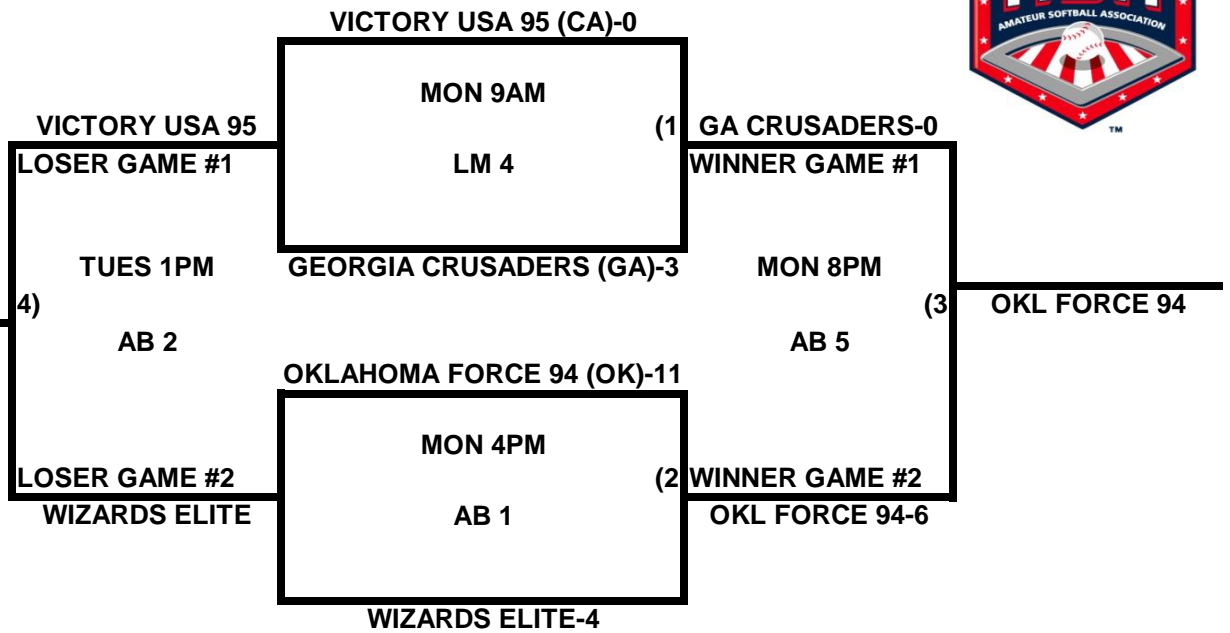

2009 USA/ASA 14 AND UNDER NATIONAL CHAMPIONSHIP FINALS POOL BRACKETS LOST MOUNTAIN AND AL BISHOP COMPLEX

POOL I