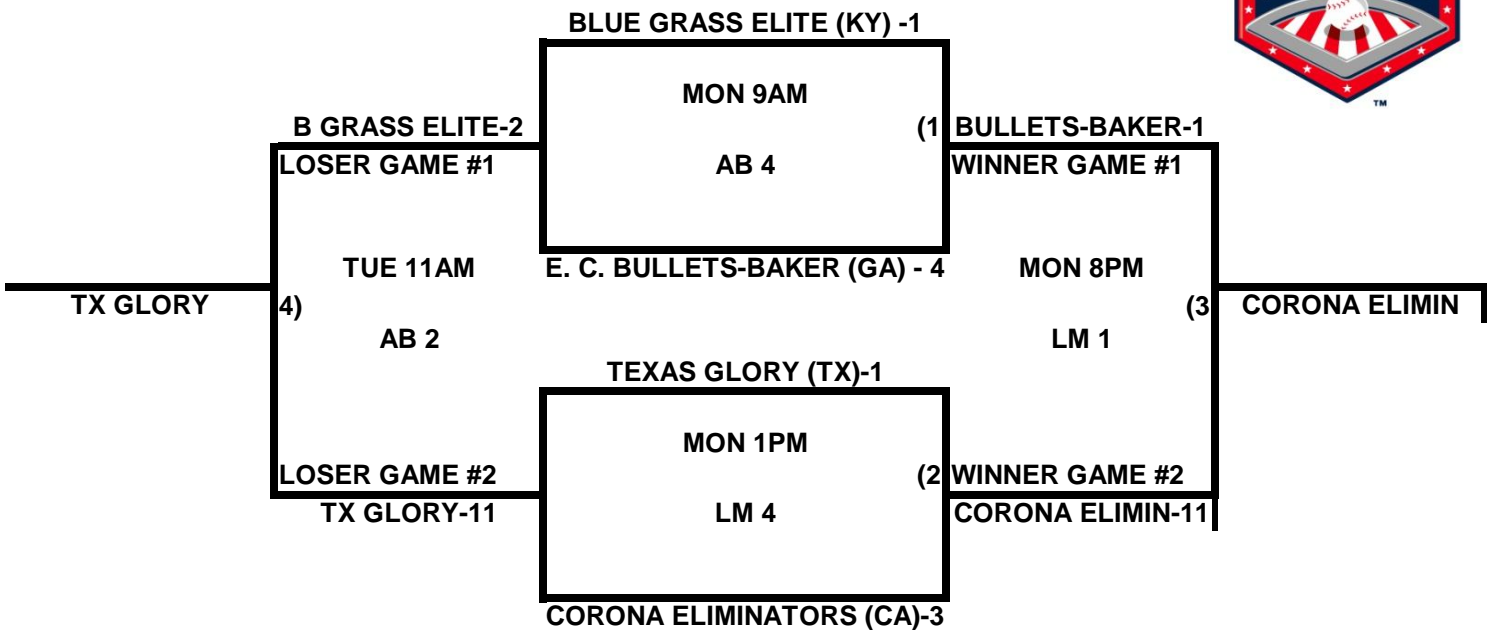

2009 USA/ASA 14 AND UNDER NATIONAL CHAMPIONSHIP FINALS POOL BRACKETS LOST MOUNTAIN AND AL BISHOP COMPLEX

POOL C

POOL D