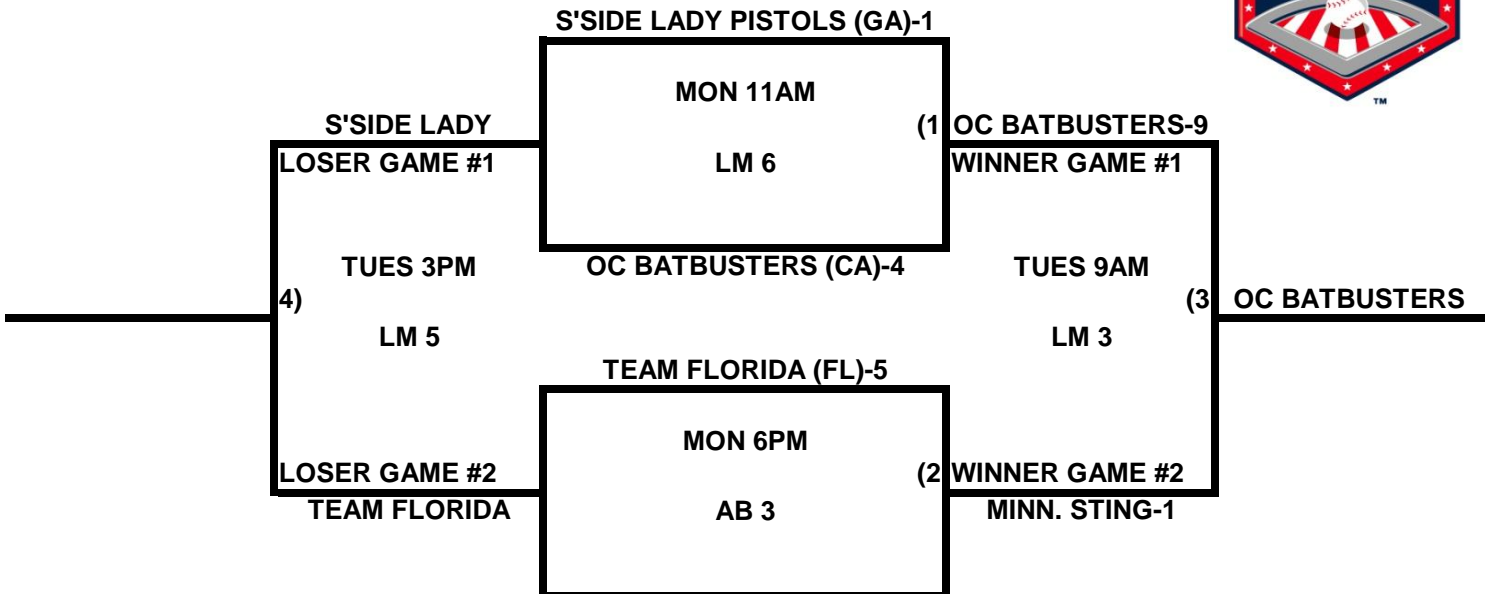

### POOL S

### POOL T

2009 USA/ASA 14 AND UNDER NATIONAL CHAMPIONSHIP FINALS POOL  
BRACKETS LOST MOUNTAIN AND AL BISHOP COMPLEX

**POOL W**

**POOL X**

2009 USA/ASA 14 AND UNDER NATIONAL CHAMPIONSHIP FINALS POOL  
BRACKETS LOST MOUNTAIN AND AL BISHOP COMPLEX

**POOL Y**

**POOL Z**

**2009 USA/ASA 14 AND UNDER NATIONAL CHAMPIONSHIP FINALS POOL  
BRACKETS LOST MOUNTAIN AND AL BISHOP COMPLEX**

**POOL AA**

**POOL BB**

LIL' SAINTS - 1

**2009 USA/ASA 14 AND UNDER NATIONAL CHAMPIONSHIP FINALS POOL  
BRACKETS LOST MOUNTAIN AND AL BISHOP COMPLEX**