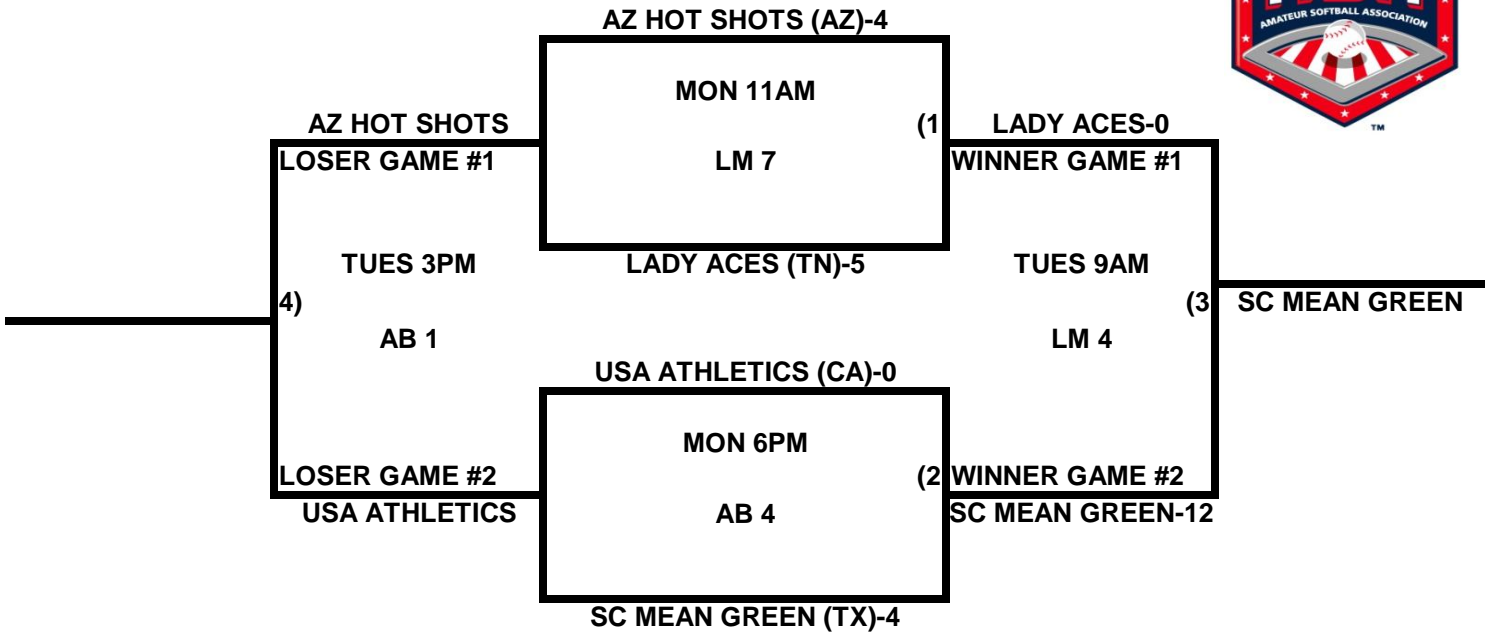

### POOL S

### POOL T

2009 USA/ASA 14 AND UNDER NATIONAL CHAMPIONSHIP FINALS POOL  
BRACKETS LOST MOUNTAIN AND AL BISHOP COMPLEX

**POOL W**

**POOL X**

2009 USA/ASA 14 AND UNDER NATIONAL CHAMPIONSHIP FINALS POOL  
BRACKETS LOST MOUNTAIN AND AL BISHOP COMPLEX

**POOL Y**

**POOL Z**

**2009 USA/ASA 14 AND UNDER NATIONAL CHAMPIONSHIP FINALS POOL  
BRACKETS LOST MOUNTAIN AND AL BISHOP COMPLEX**

**POOL AA**

**POOL BB**

LIL' SAINTS - 1

**2009 USA/ASA 14 AND UNDER NATIONAL CHAMPIONSHIP FINALS POOL  
BRACKETS LOST MOUNTAIN AND AL BISHOP COMPLEX**