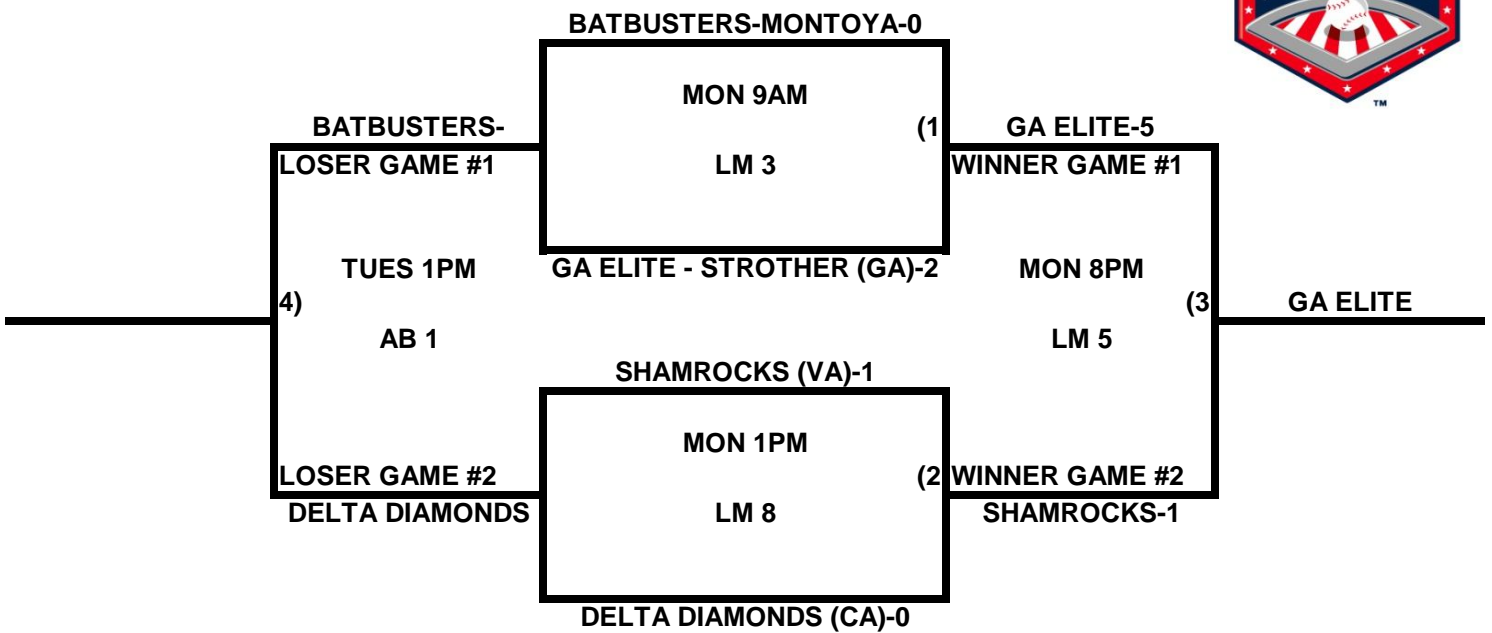

## POOL E

## POOL F

**2009 USA/ASA 14 AND UNDER NATIONAL CHAMPIONSHIP FINALS POOL  
BRACKETS LOST MOUNTAIN AND AL BISHOP COMPLEX**

**POOL G**

**POOL H**

# 2009 USA/ASA 14 AND UNDER NATIONAL CHAMPIONSHIP FINALS POOL BRACKETS LOST MOUNTAIN AND AL BISHOP COMPLEX