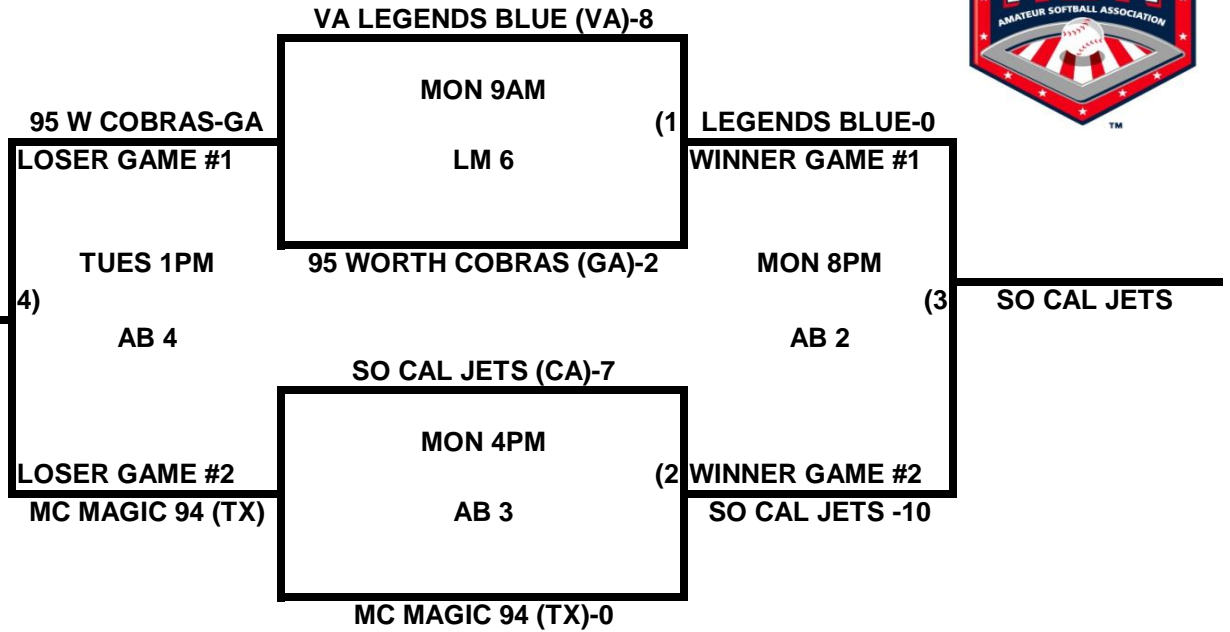

## POOL F

**2009 USA/ASA 14 AND UNDER NATIONAL CHAMPIONSHIP FINALS POOL  
BRACKETS LOST MOUNTAIN AND AL BISHOP COMPLEX**

**POOL G**

**POOL H**

# 2009 USA/ASA 14 AND UNDER NATIONAL CHAMPIONSHIP FINALS POOL BRACKETS LOST MOUNTAIN AND AL BISHOP COMPLEX

## POOL I

## POOL J

**2009 USA/ASA 14 AND UNDER NATIONAL CHAMPIONSHIP FINALS POOL  
BRACKETS LOST MOUNTAIN AND AL BISHOP COMPLEX**

**POOL K**

**POOL L**

**2009 USA/ASA 14 AND UNDER NATIONAL CHAMPIONSHIP FINALS POOL  
BRACKETS LOST MOUNTAIN AND AL BISHOP COMPLEX**