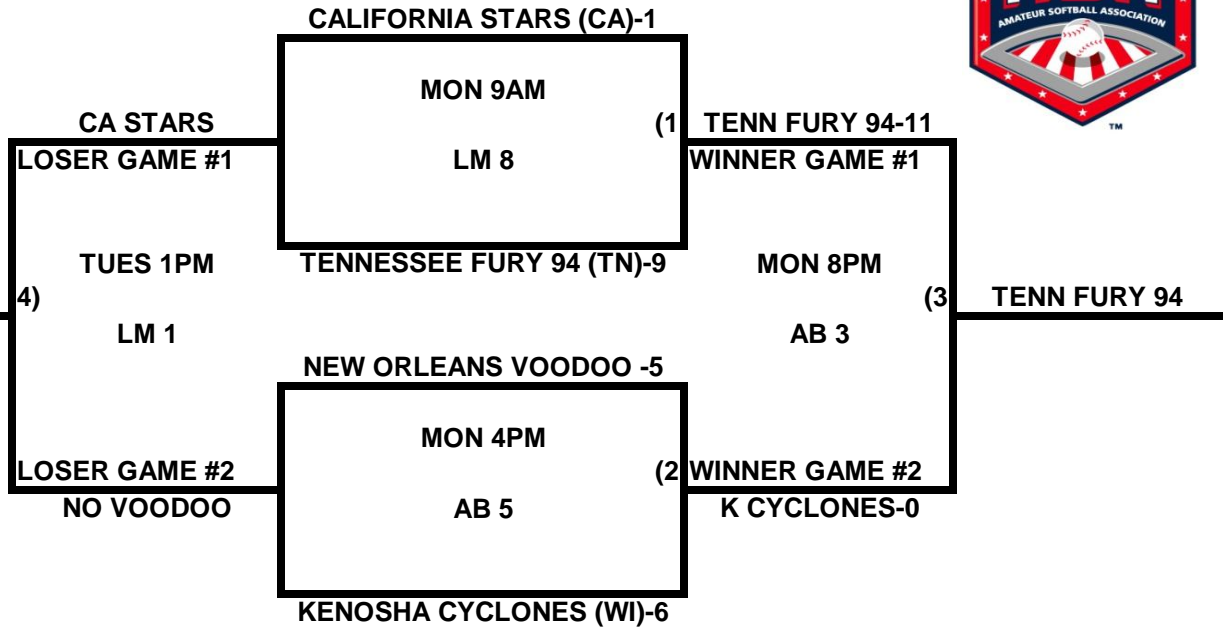

## POOL I

## POOL J

**2009 USA/ASA 14 AND UNDER NATIONAL CHAMPIONSHIP FINALS POOL  
BRACKETS LOST MOUNTAIN AND AL BISHOP COMPLEX**

**POOL K**

**POOL L**

**2009 USA/ASA 14 AND UNDER NATIONAL CHAMPIONSHIP FINALS POOL  
BRACKETS LOST MOUNTAIN AND AL BISHOP COMPLEX**

**POOL M**

**POOL N**

**2009 USA/ASA 14 AND UNDER NATIONAL CHAMPIONSHIP FINALS POOL  
BRACKETS LOST MOUNTAIN AND AL BISHOP COMPLEX**

**POOL O**

**POOL P**

**2009 USA/ASA 14 AND UNDER NATIONAL CHAMPIONSHIP FINALS POOL  
BRACKETS LOST MOUNTAIN AND AL BISHOP COMPLEX**

**POOL Q**

**POOL R**