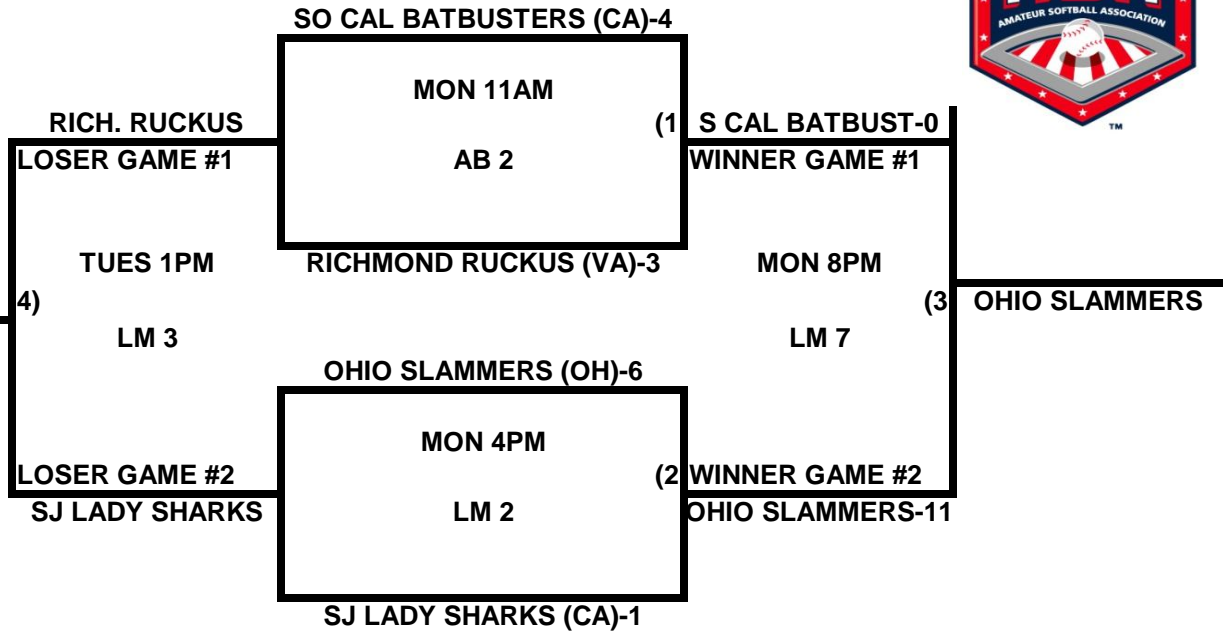

**POOL M**

**POOL N**

**2009 USA/ASA 14 AND UNDER NATIONAL CHAMPIONSHIP FINALS POOL  
BRACKETS LOST MOUNTAIN AND AL BISHOP COMPLEX**

**POOL O**

**POOL P**

**2009 USA/ASA 14 AND UNDER NATIONAL CHAMPIONSHIP FINALS POOL  
BRACKETS LOST MOUNTAIN AND AL BISHOP COMPLEX**

**POOL Q**

**POOL R**