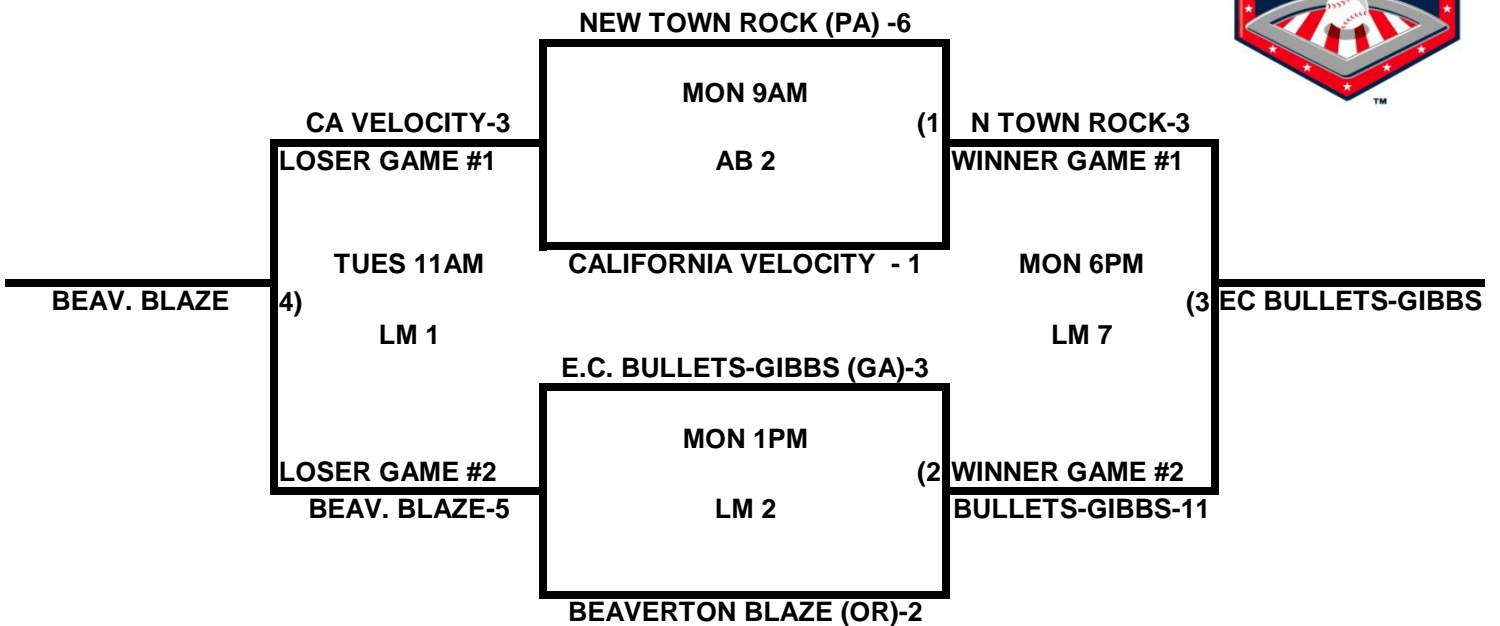

# 2009 USA/ASA 14 AND UNDER NATIONAL CHAMPIONSHIP FINALS POOL BRACKETS LOST MOUNTAIN AND AL BISHOP COMPLEX

## POOL A

## POOL B