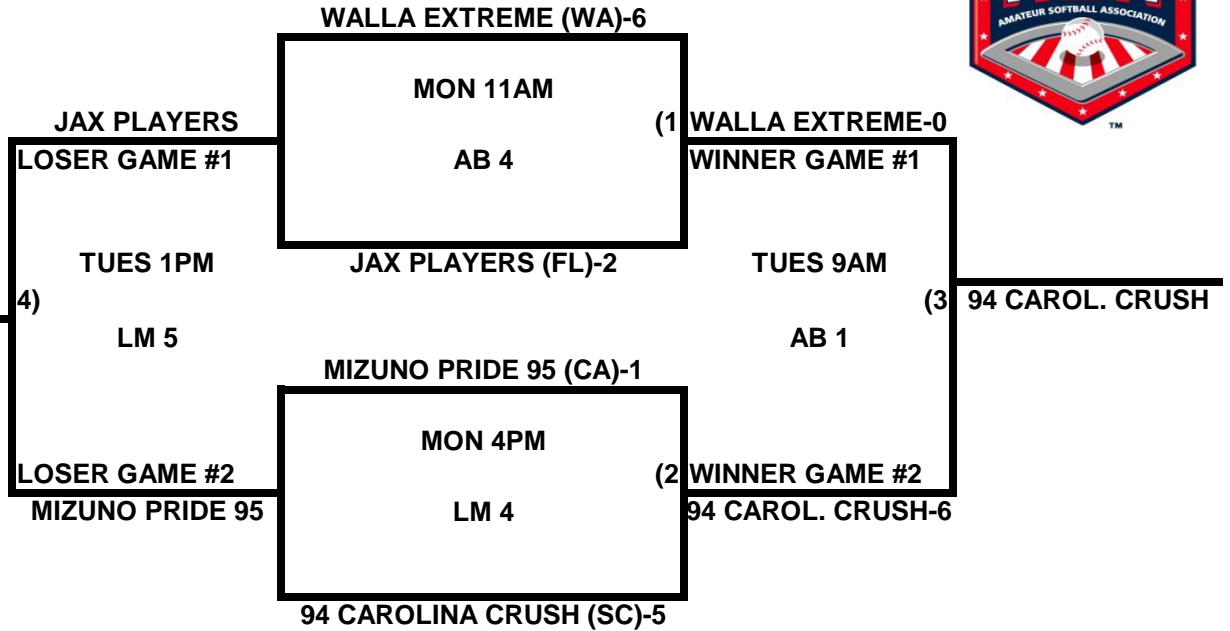

**POOL M**

**POOL N**

**2009 USA/ASA 14 AND UNDER NATIONAL CHAMPIONSHIP FINALS POOL  
BRACKETS LOST MOUNTAIN AND AL BISHOP COMPLEX**

**POOL O**

**POOL P**

**2009 USA/ASA 14 AND UNDER NATIONAL CHAMPIONSHIP FINALS POOL  
BRACKETS LOST MOUNTAIN AND AL BISHOP COMPLEX**

**POOL Q**

**POOL R**