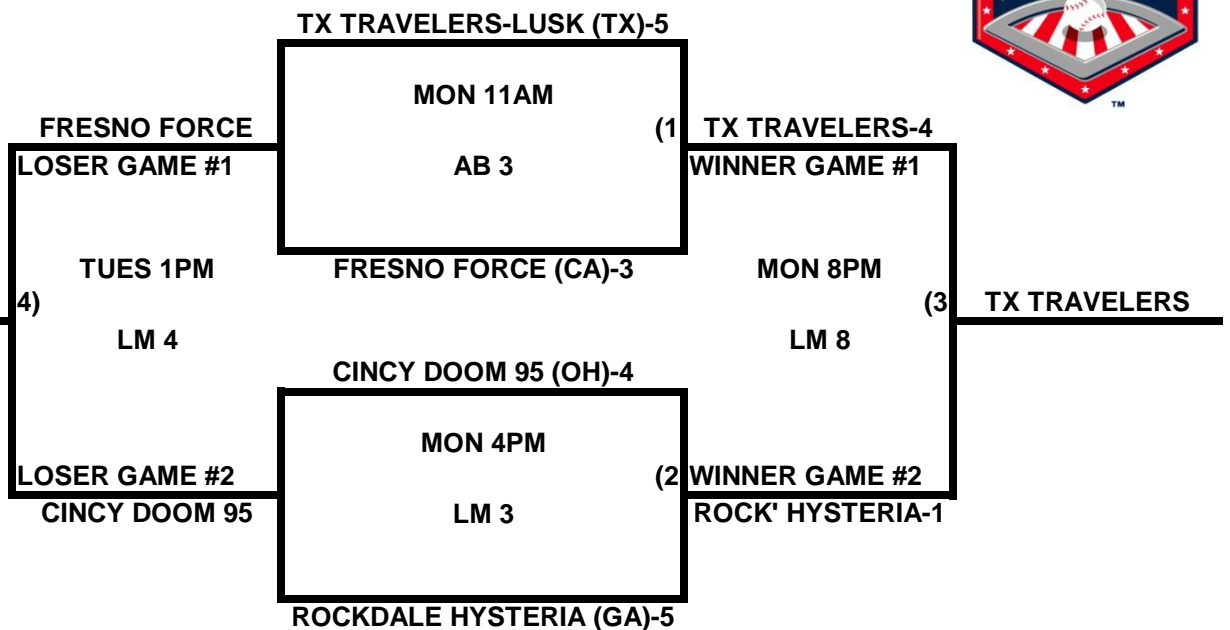

## POOL J

**2009 USA/ASA 14 AND UNDER NATIONAL CHAMPIONSHIP FINALS POOL  
BRACKETS LOST MOUNTAIN AND AL BISHOP COMPLEX**

**POOL K**

**POOL L**

**2009 USA/ASA 14 AND UNDER NATIONAL CHAMPIONSHIP FINALS POOL  
BRACKETS LOST MOUNTAIN AND AL BISHOP COMPLEX**

**POOL M**

**POOL N**

**2009 USA/ASA 14 AND UNDER NATIONAL CHAMPIONSHIP FINALS POOL  
BRACKETS LOST MOUNTAIN AND AL BISHOP COMPLEX**

**POOL O**

**POOL P**

**2009 USA/ASA 14 AND UNDER NATIONAL CHAMPIONSHIP FINALS POOL  
BRACKETS LOST MOUNTAIN AND AL BISHOP COMPLEX**

**POOL Q**

**POOL R**

## 2009 USA/ASA 14 AND UNDER NATIONAL CHAMPIONSHIP FINALS POOL BRACKETS LOST MOUNTAIN AND AL BISHOP COMPLEX