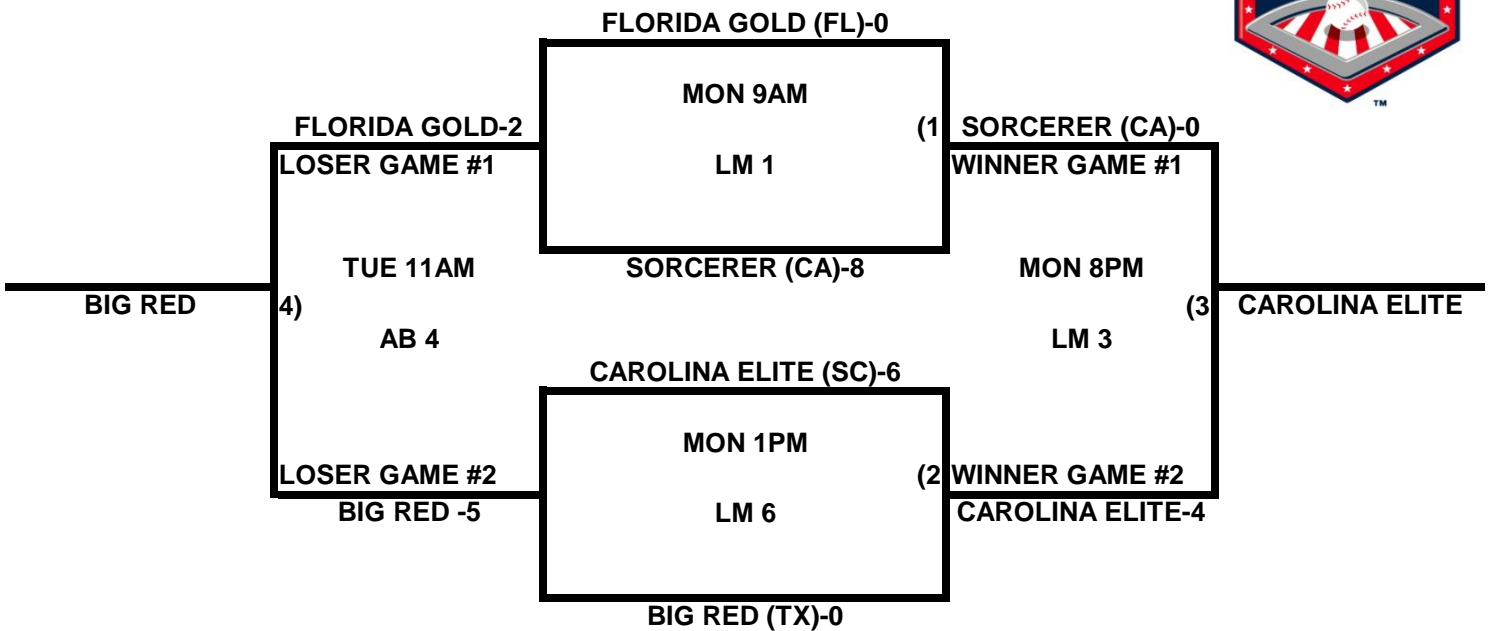

2009 USA/ASA 14 AND UNDER NATIONAL CHAMPIONSHIP FINALS POOL BRACKETS LOST MOUNTAIN AND AL BISHOP COMPLEX

POOL E

POOL F