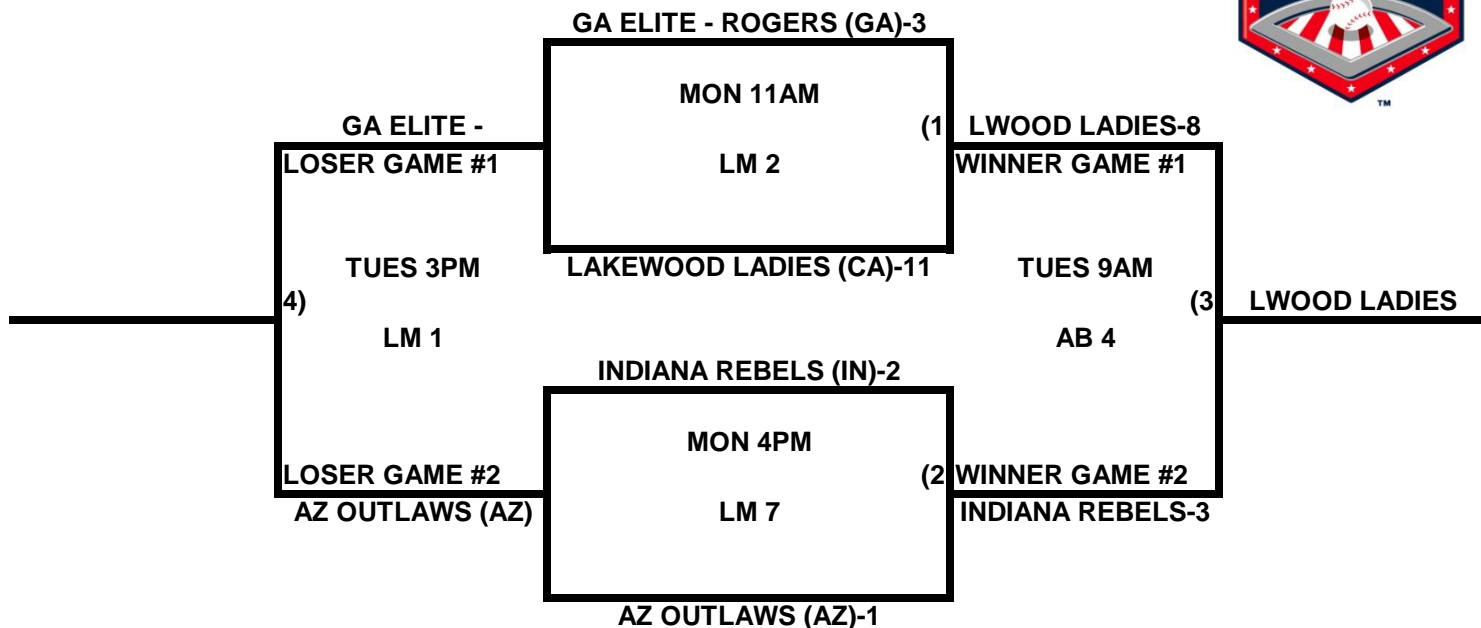

2009 USA/ASA 14 AND UNDER NATIONAL CHAMPIONSHIP FINALS POOL BRACKETS LOST MOUNTAIN AND AL BISHOP COMPLEX

POOL S

POOL T