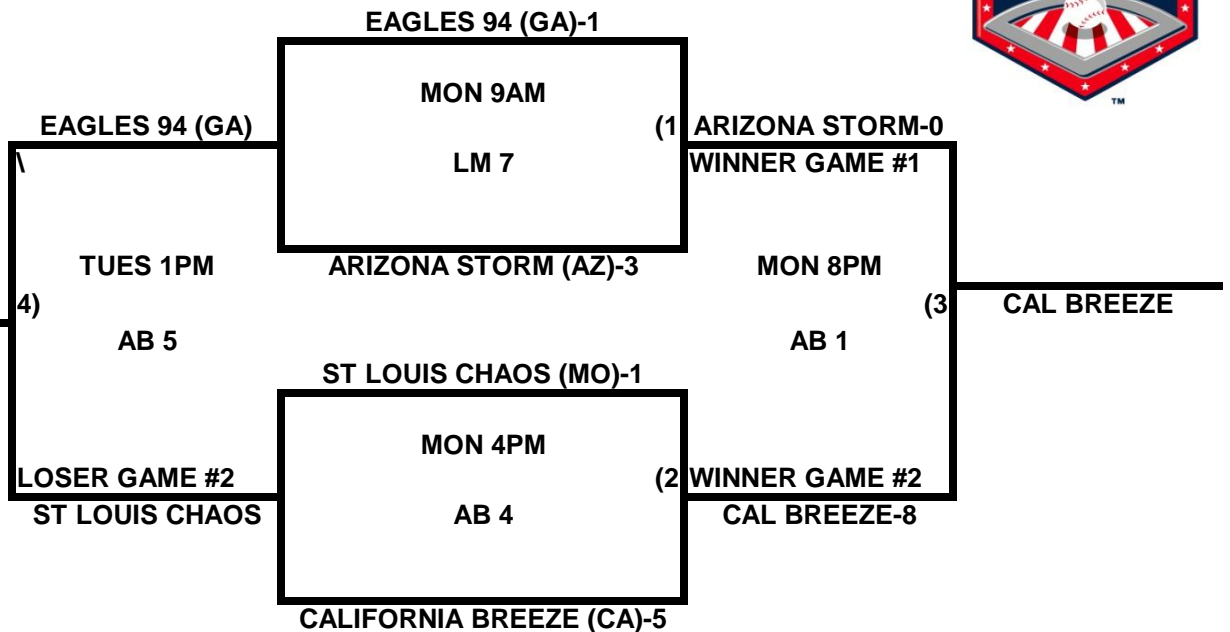

## POOL I

## POOL J

**2009 USA/ASA 14 AND UNDER NATIONAL CHAMPIONSHIP FINALS POOL  
BRACKETS LOST MOUNTAIN AND AL BISHOP COMPLEX**

**POOL K**

**POOL L**

**2009 USA/ASA 14 AND UNDER NATIONAL CHAMPIONSHIP FINALS POOL  
BRACKETS LOST MOUNTAIN AND AL BISHOP COMPLEX**

**POOL M**

**POOL N**

**2009 USA/ASA 14 AND UNDER NATIONAL CHAMPIONSHIP FINALS POOL  
BRACKETS LOST MOUNTAIN AND AL BISHOP COMPLEX**

**POOL O**

**POOL P**

**2009 USA/ASA 14 AND UNDER NATIONAL CHAMPIONSHIP FINALS POOL  
BRACKETS LOST MOUNTAIN AND AL BISHOP COMPLEX**

**POOL Q**

**POOL R**