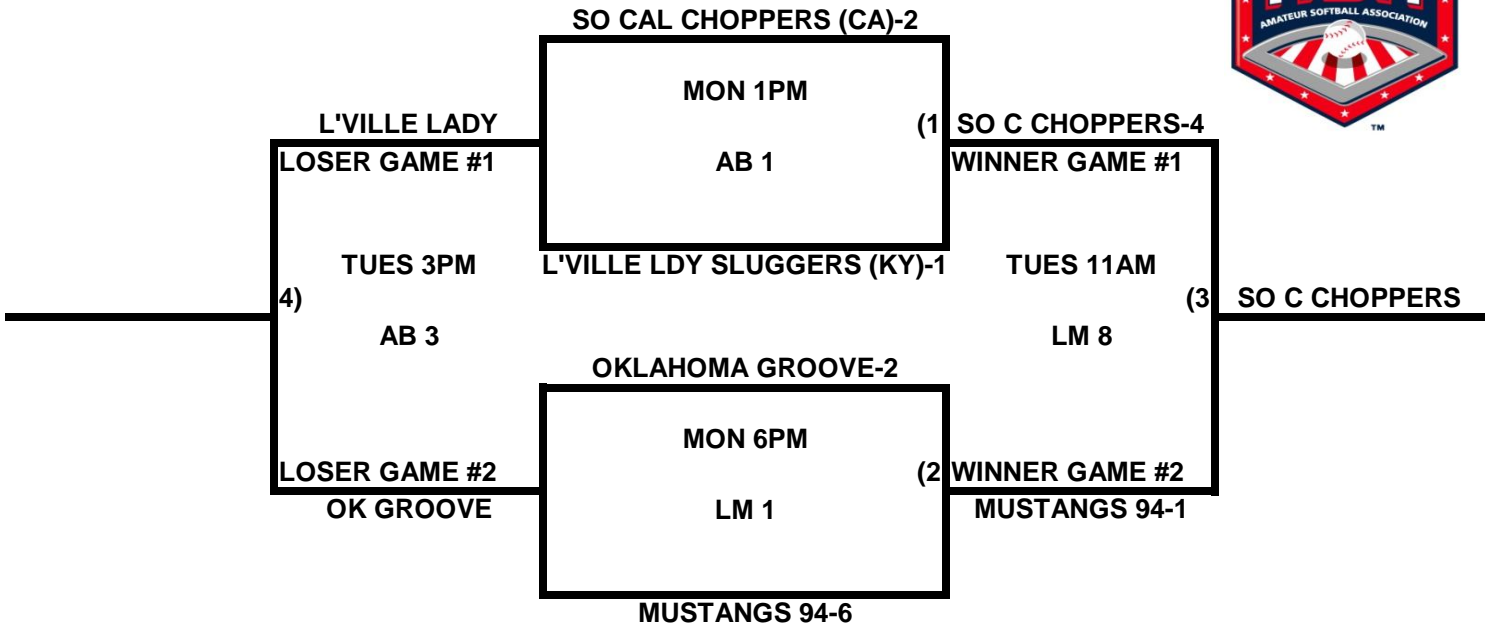

### POOL T

2009 USA/ASA 14 AND UNDER NATIONAL CHAMPIONSHIP FINALS POOL  
BRACKETS LOST MOUNTAIN AND AL BISHOP COMPLEX

**POOL W**

**POOL X**

2009 USA/ASA 14 AND UNDER NATIONAL CHAMPIONSHIP FINALS POOL  
BRACKETS LOST MOUNTAIN AND AL BISHOP COMPLEX

**POOL Y**

**POOL Z**

**2009 USA/ASA 14 AND UNDER NATIONAL CHAMPIONSHIP FINALS POOL  
BRACKETS LOST MOUNTAIN AND AL BISHOP COMPLEX**

**POOL AA**

**POOL BB**

LIL' SAINTS - 1

**2009 USA/ASA 14 AND UNDER NATIONAL CHAMPIONSHIP FINALS POOL  
BRACKETS LOST MOUNTAIN AND AL BISHOP COMPLEX**