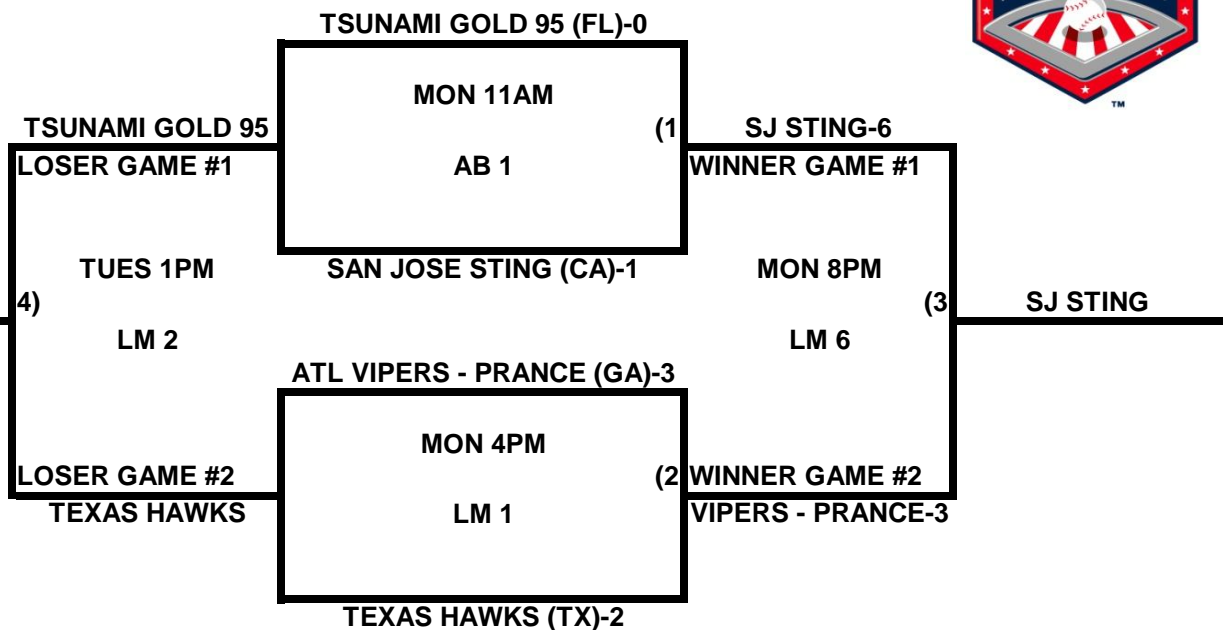

## POOL I

## POOL J

**2009 USA/ASA 14 AND UNDER NATIONAL CHAMPIONSHIP FINALS POOL  
BRACKETS LOST MOUNTAIN AND AL BISHOP COMPLEX**

**POOL K**

**POOL L**

**2009 USA/ASA 14 AND UNDER NATIONAL CHAMPIONSHIP FINALS POOL  
BRACKETS LOST MOUNTAIN AND AL BISHOP COMPLEX**

**POOL M**

**POOL N**

**2009 USA/ASA 14 AND UNDER NATIONAL CHAMPIONSHIP FINALS POOL  
BRACKETS LOST MOUNTAIN AND AL BISHOP COMPLEX**

**POOL O**

**POOL P**

**2009 USA/ASA 14 AND UNDER NATIONAL CHAMPIONSHIP FINALS POOL  
BRACKETS LOST MOUNTAIN AND AL BISHOP COMPLEX**

**POOL Q**

**POOL R**