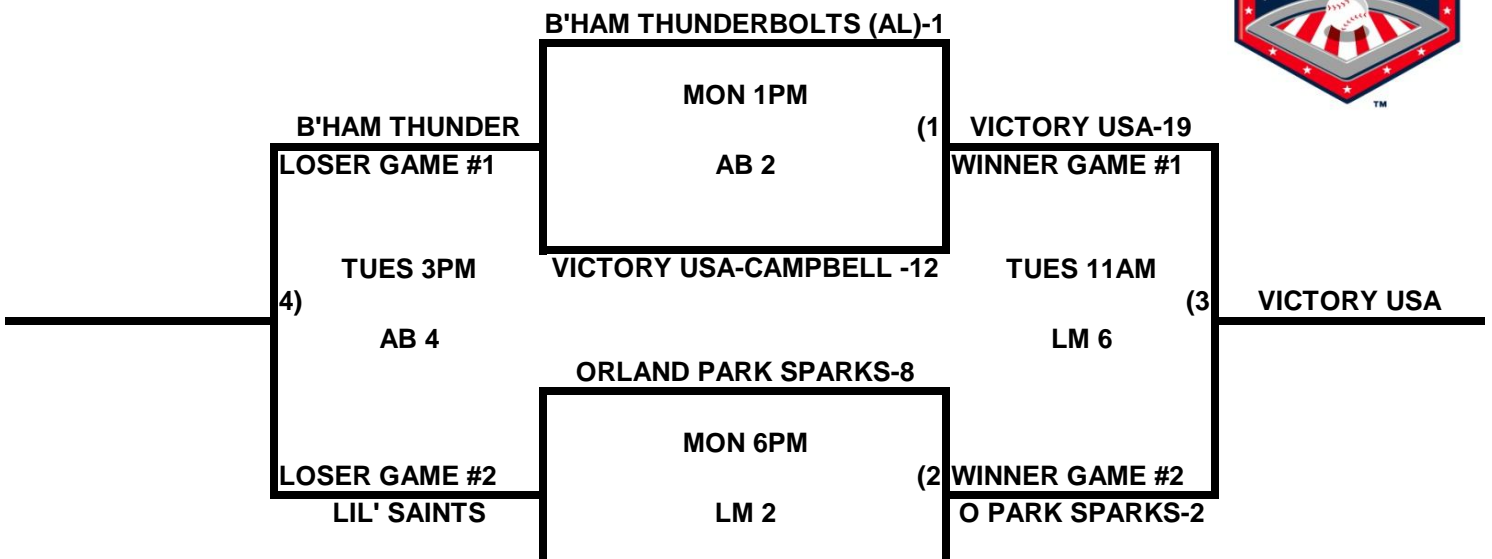

### POOL T

2009 USA/ASA 14 AND UNDER NATIONAL CHAMPIONSHIP FINALS POOL  
BRACKETS LOST MOUNTAIN AND AL BISHOP COMPLEX

**POOL W**

**POOL X**

2009 USA/ASA 14 AND UNDER NATIONAL CHAMPIONSHIP FINALS POOL  
BRACKETS LOST MOUNTAIN AND AL BISHOP COMPLEX

**POOL Y**

**POOL Z**

**2009 USA/ASA 14 AND UNDER NATIONAL CHAMPIONSHIP FINALS POOL  
BRACKETS LOST MOUNTAIN AND AL BISHOP COMPLEX**

**POOL AA**

**POOL BB**

LIL' SAINTS - 1

**2009 USA/ASA 14 AND UNDER NATIONAL CHAMPIONSHIP FINALS POOL  
BRACKETS LOST MOUNTAIN AND AL BISHOP COMPLEX**

**POOL CC**

WEST COBB DYNAMITE (GA)-6

**POOL DD**

2009 USA/ASA 14 AND UNDER NATIONAL CHAMPIONSHIP FINALS POOL  
BRACKETS LOST MOUNTAIN AND AL BISHOP COMPLEX

POOL EE

POOL FF

**2009 USA/ASA 14 AND UNDER NATIONAL CHAMPIONSHIP FINALS POOL  
BRACKETS LOST MOUNTAIN AND AL BISHOP COMPLEX**

**POOL DD**

- TEAM 1** CORONA ANGELS-SMITH (CA)
- TEAM 2** GEORGIA STING (GA)
- TEAM 3** SOUTHERN FORCE (IL)

			<b>GAME TIME</b>	<b>FIELD</b>
<u>COR ANGELS-SMITH -9</u>	<b>1 VS 2</b>	<u>GEORGIA STING (GA)-5</u>	<b>MON 1PM</b>	<b>AB 4</b>
<u>GEORGIA STING (GA)-1</u>	<b>2 VS 3</b>	<u>SOUTHERN FORCE (IL)-9</u>	<b>MON 6PM</b>	<b>LM 4</b>
<u>CORONA ANGELS-SMITH -5</u>	<b>1 VS 3</b>	<u>SOUTHERN FORCE (IL)-4</u>	<b>TUES 11AM</b>	<b>LM 4</b>