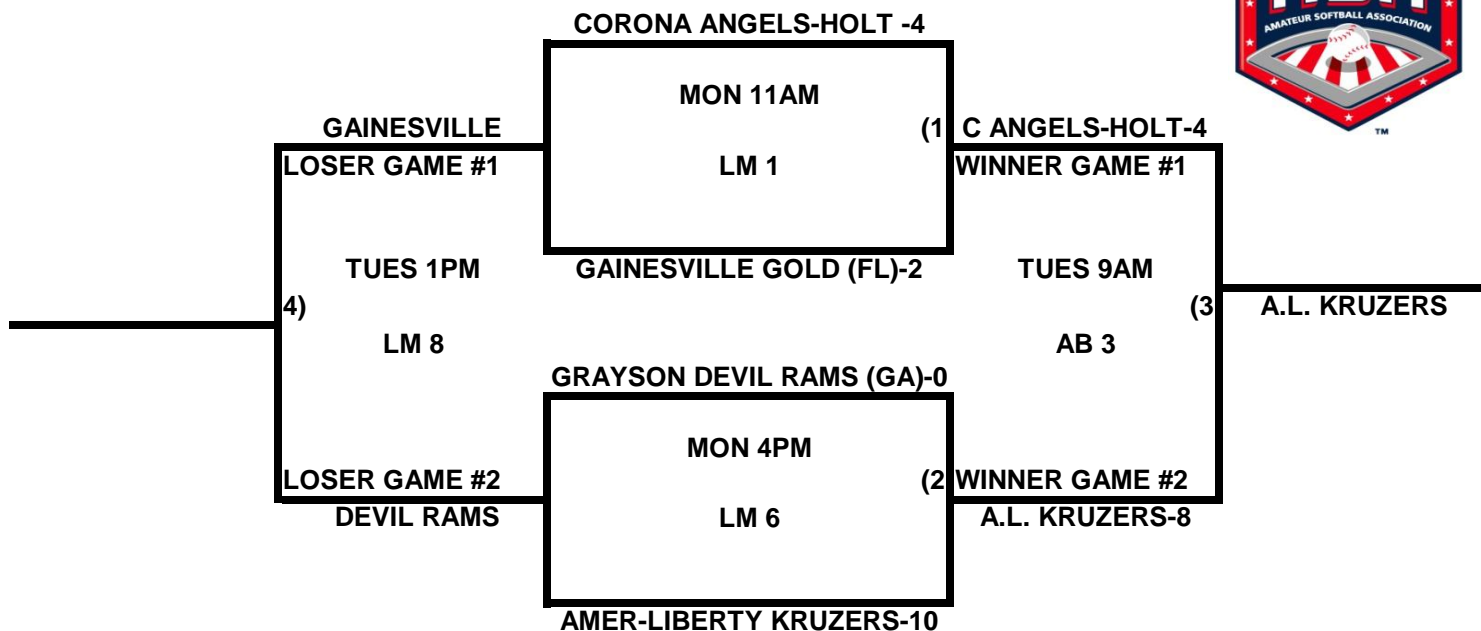

2009 USA/ASA 14 AND UNDER NATIONAL CHAMPIONSHIP FINALS POOL BRACKETS LOST MOUNTAIN AND AL BISHOP COMPLEX

POOL S