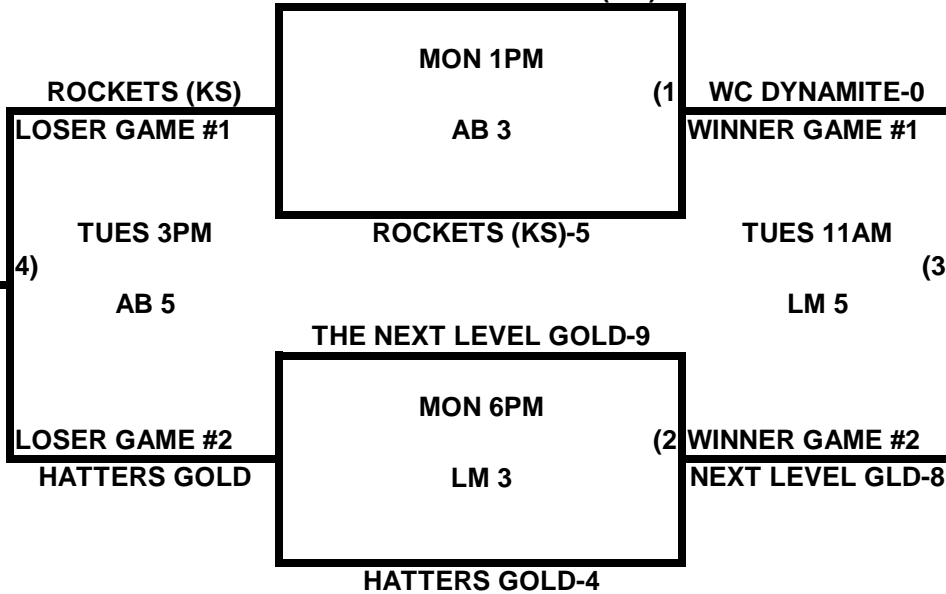

WEST COBB DYNAMITE (GA)-6