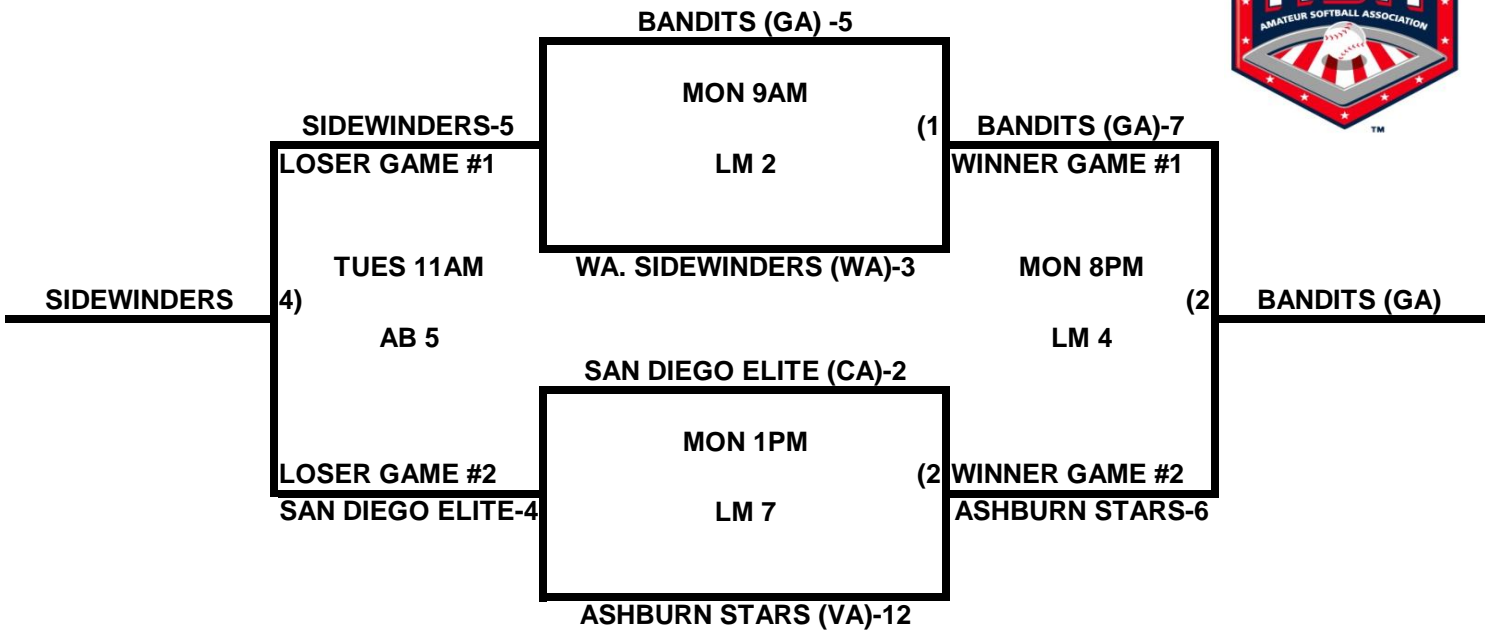

## POOL E

## POOL F

**2009 USA/ASA 14 AND UNDER NATIONAL CHAMPIONSHIP FINALS POOL  
BRACKETS LOST MOUNTAIN AND AL BISHOP COMPLEX**

**POOL G**

**POOL H**