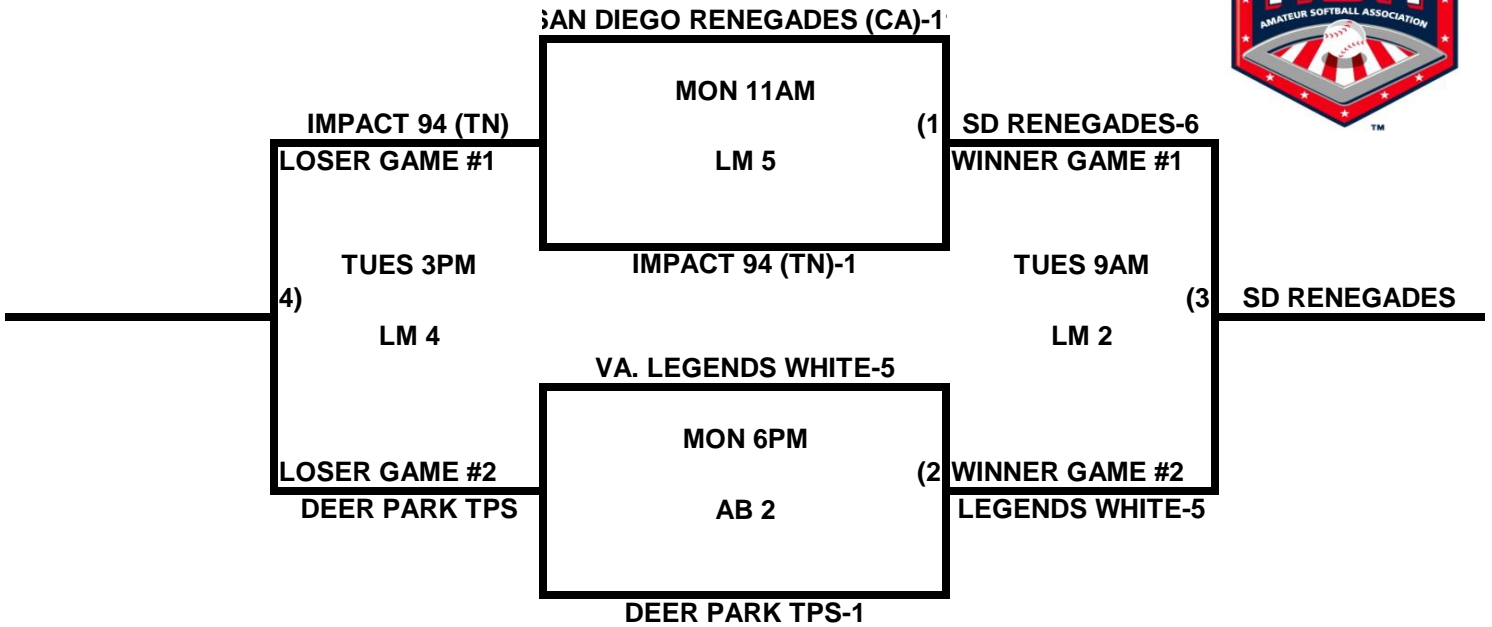

## 2009 USA/ASA 14 AND UNDER NATIONAL CHAMPIONSHIP FINALS POOL BRACKETS LOST MOUNTAIN AND AL BISHOP COMPLEX

### POOL S

### POOL T

2009 USA/ASA 14 AND UNDER NATIONAL CHAMPIONSHIP FINALS POOL  
BRACKETS LOST MOUNTAIN AND AL BISHOP COMPLEX

**POOL W**

**POOL X**

2009 USA/ASA 14 AND UNDER NATIONAL CHAMPIONSHIP FINALS POOL  
BRACKETS LOST MOUNTAIN AND AL BISHOP COMPLEX