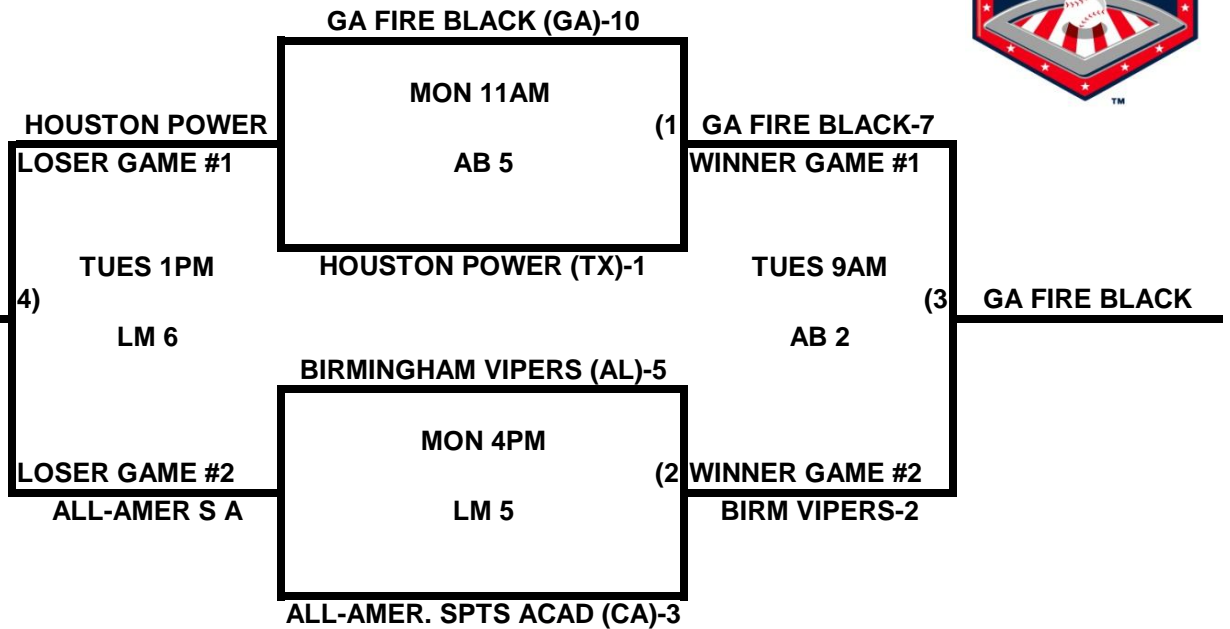

## POOL J

**2009 USA/ASA 14 AND UNDER NATIONAL CHAMPIONSHIP FINALS POOL  
BRACKETS LOST MOUNTAIN AND AL BISHOP COMPLEX**

**POOL K**

**POOL L**

**2009 USA/ASA 14 AND UNDER NATIONAL CHAMPIONSHIP FINALS POOL  
BRACKETS LOST MOUNTAIN AND AL BISHOP COMPLEX**

**POOL M**

**POOL N**

**2009 USA/ASA 14 AND UNDER NATIONAL CHAMPIONSHIP FINALS POOL  
BRACKETS LOST MOUNTAIN AND AL BISHOP COMPLEX**

**POOL O**

**POOL P**

**2009 USA/ASA 14 AND UNDER NATIONAL CHAMPIONSHIP FINALS POOL  
BRACKETS LOST MOUNTAIN AND AL BISHOP COMPLEX**

**POOL Q**

**POOL R**