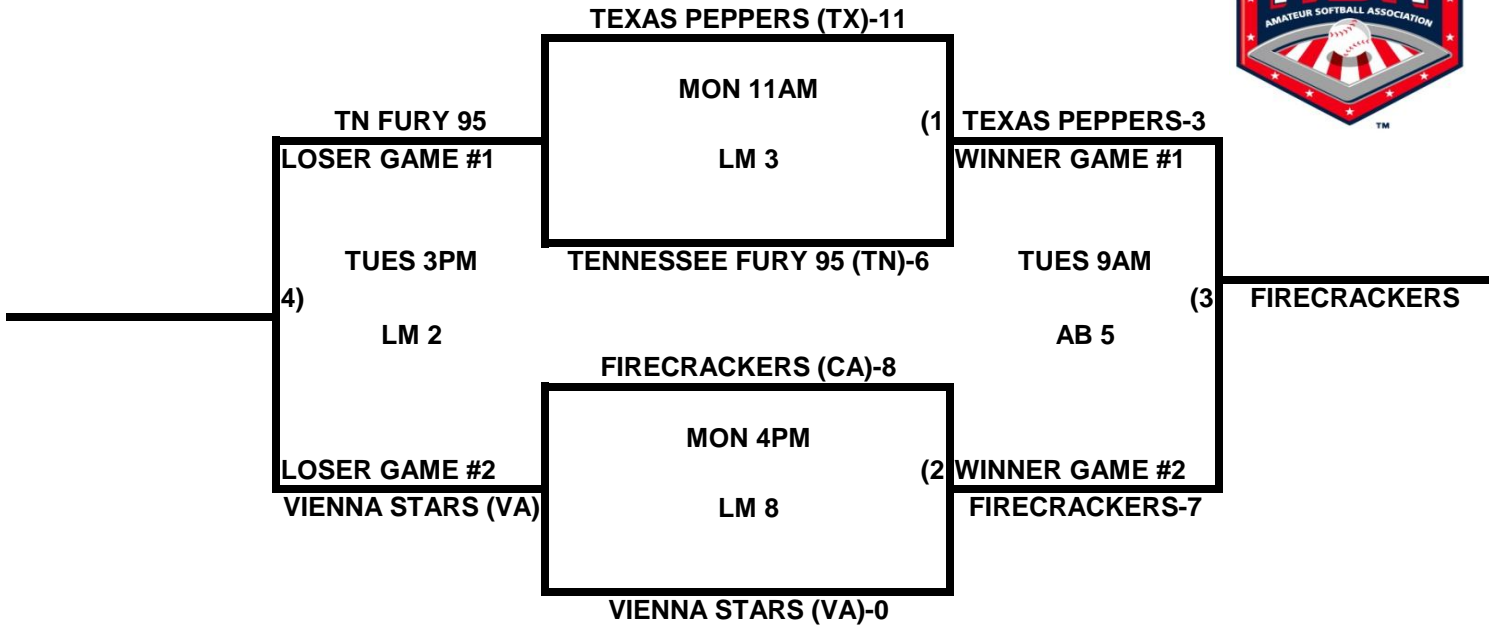

POOL S

POOL T

2009 USA/ASA 14 AND UNDER NATIONAL CHAMPIONSHIP FINALS POOL BRACKETS LOST MOUNTAIN AND AL BISHOP COMPLEX

POOL U

POOL V

2009 USA/ASA 14 AND UNDER NATIONAL CHAMPIONSHIP FINALS POOL BRACKETS LOST MOUNTAIN AND AL BISHOP COMPLEX

POOL W

POOL X

2009 USA/ASA 14 AND UNDER NATIONAL CHAMPIONSHIP FINALS POOL BRACKETS LOST MOUNTAIN AND AL BISHOP COMPLEX

POOL Y

POOL Z

**2009 USA/ASA 14 AND UNDER NATIONAL CHAMPIONSHIP FINALS POOL
BRACKETS LOST MOUNTAIN AND AL BISHOP COMPLEX**