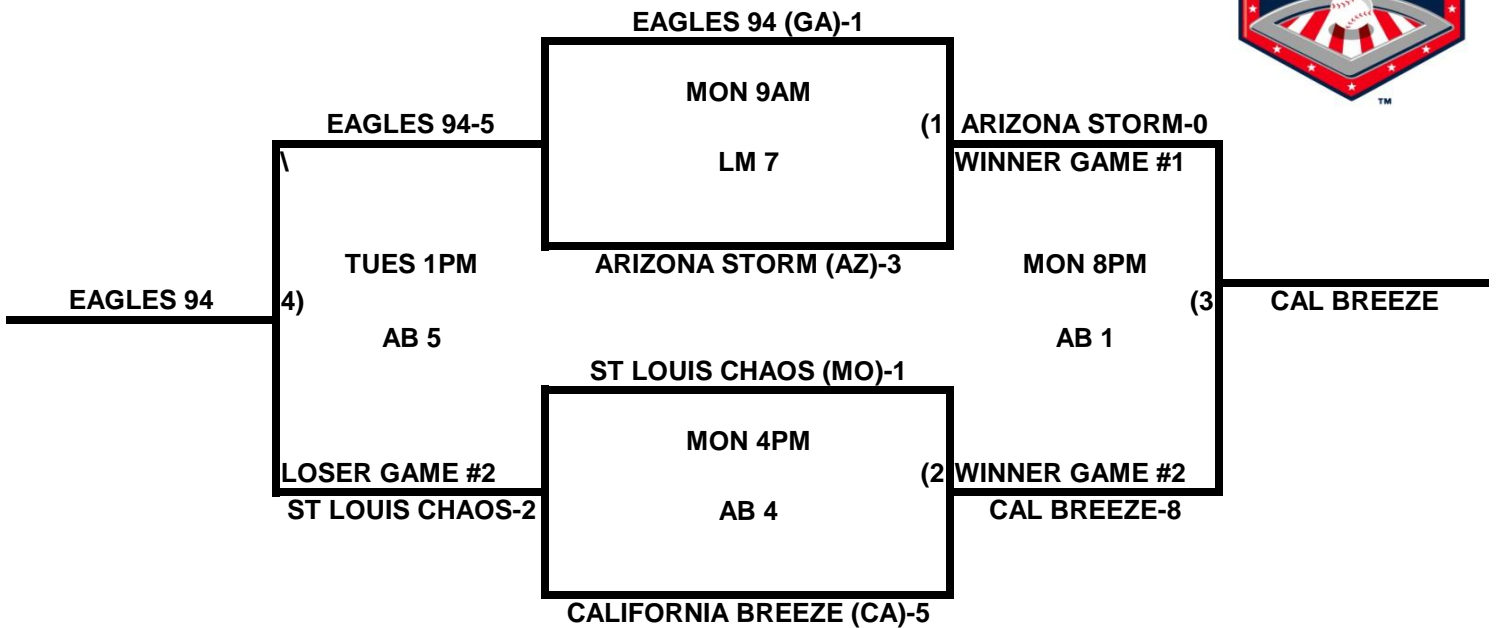

POOL G

POOL H

2009 USA/ASA 14 AND UNDER NATIONAL CHAMPIONSHIP FINALS POOL BRACKETS LOST MOUNTAIN AND AL BISHOP COMPLEX

POOL I

POOL J

2009 USA/ASA 14 AND UNDER NATIONAL CHAMPIONSHIP FINALS POOL BRACKETS LOST MOUNTAIN AND AL BISHOP COMPLEX

POOL K

POOL L

**2009 USA/ASA 14 AND UNDER NATIONAL CHAMPIONSHIP FINALS POOL
BRACKETS LOST MOUNTAIN AND AL BISHOP COMPLEX**

POOL M

POOL N

2009 USA/ASA 14 AND UNDER NATIONAL CHAMPIONSHIP FINALS POOL BRACKETS LOST MOUNTAIN AND AL BISHOP COMPLEX