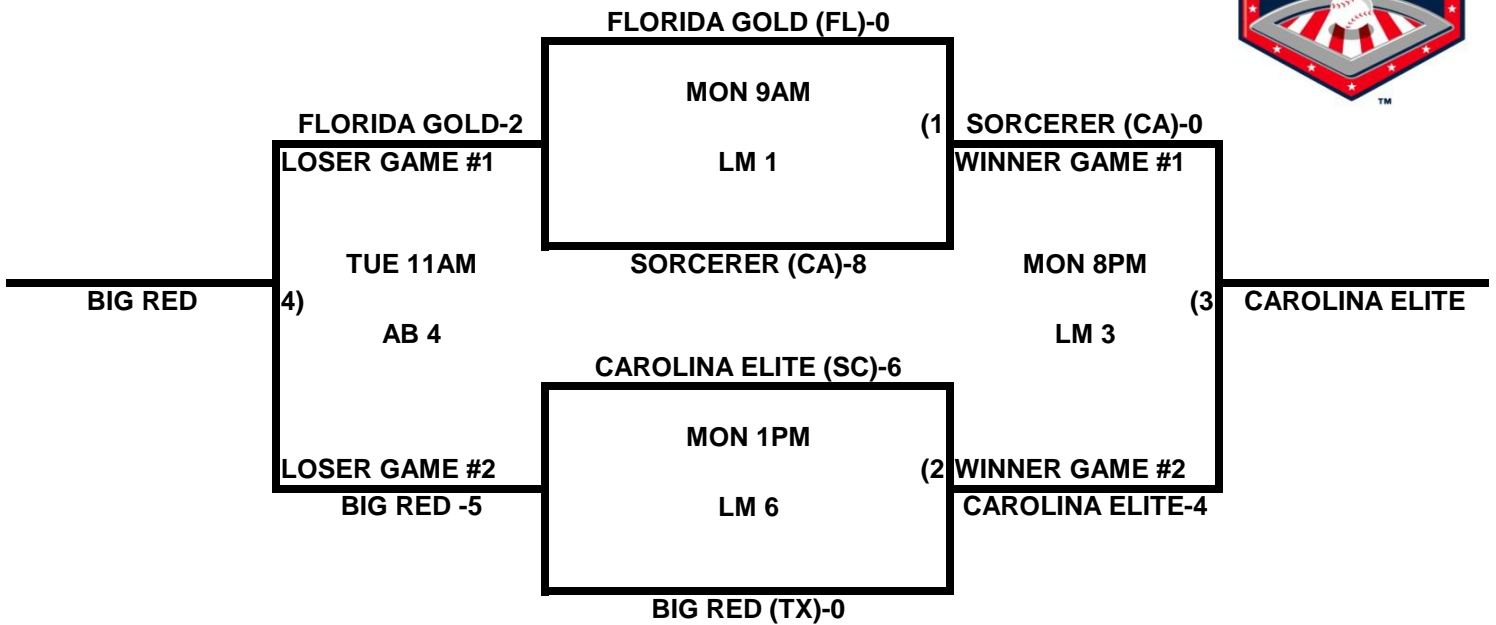

POOL C

POOL D

2009 USA/ASA 14 AND UNDER NATIONAL CHAMPIONSHIP FINALS POOL BRACKETS LOST MOUNTAIN AND AL BISHOP COMPLEX

POOL E

POOL F

2009 USA/ASA 14 AND UNDER NATIONAL CHAMPIONSHIP FINALS POOL BRACKETS LOST MOUNTAIN AND AL BISHOP COMPLEX