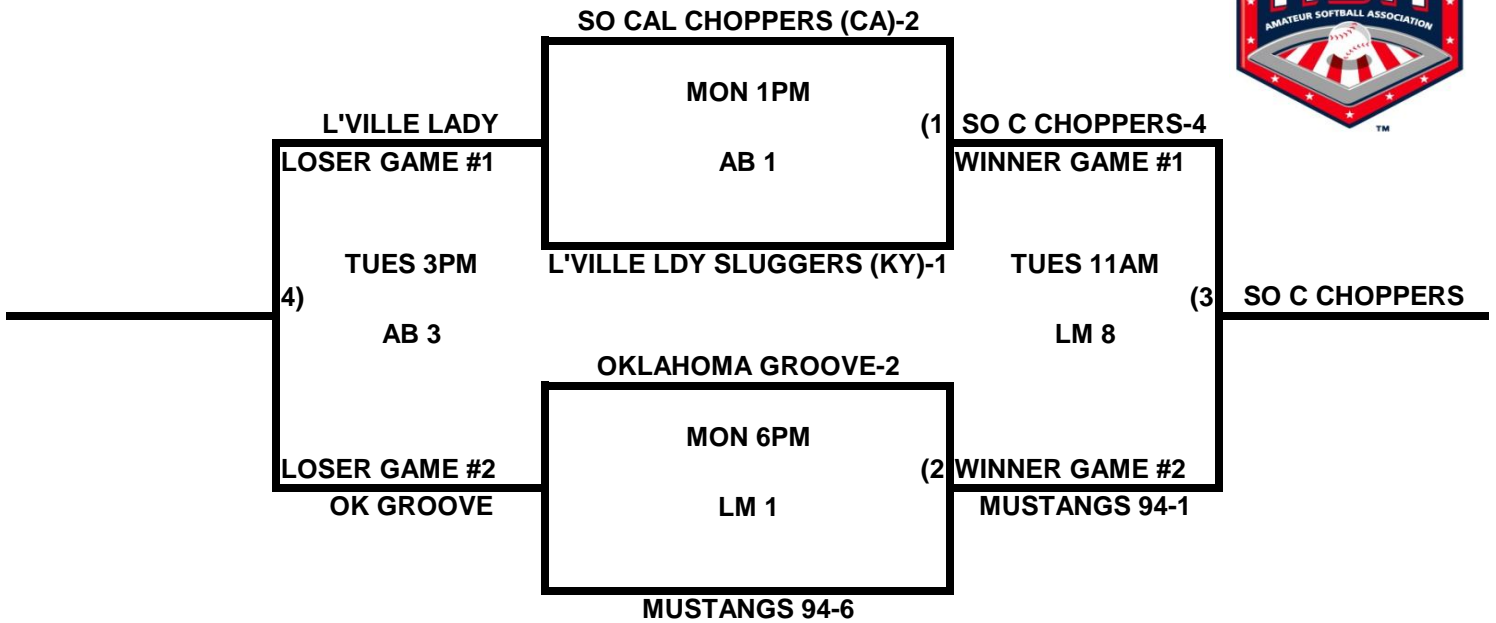

POOL W

POOL X

2009 USA/ASA 14 AND UNDER NATIONAL CHAMPIONSHIP FINALS POOL BRACKETS LOST MOUNTAIN AND AL BISHOP COMPLEX

POOL Y

POOL Z

**2009 USA/ASA 14 AND UNDER NATIONAL CHAMPIONSHIP FINALS POOL
BRACKETS LOST MOUNTAIN AND AL BISHOP COMPLEX**

POOL AA

POOL BB

2009 USA/ASA 14 AND UNDER NATIONAL CHAMPIONSHIP FINALS POOL
BRACKETS LOST MOUNTAIN AND AL BISHOP COMPLEX

POOL CC

POOL DD

**2009 USA/ASA 14 AND UNDER NATIONAL CHAMPIONSHIP FINALS POOL
BRACKETS LOST MOUNTAIN AND AL BISHOP COMPLEX**