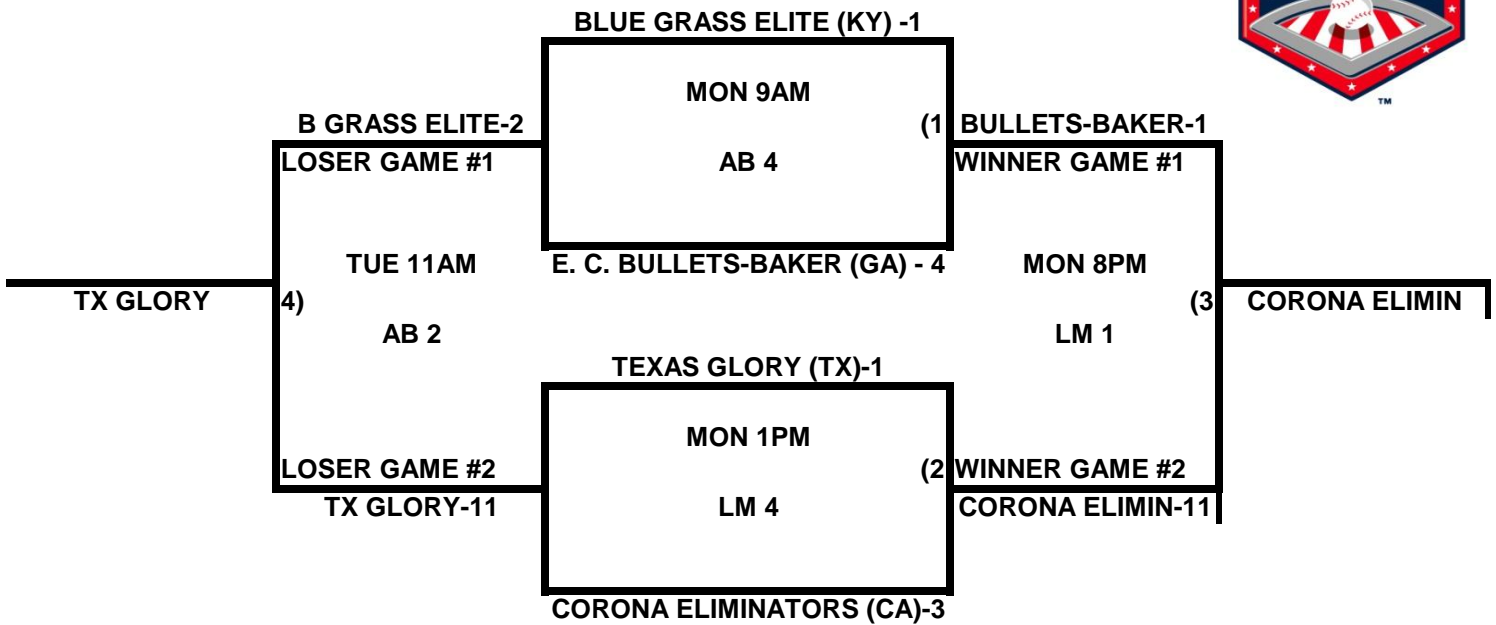

2009 USA/ASA 14 AND UNDER NATIONAL CHAMPIONSHIP FINALS POOL BRACKETS LOST MOUNTAIN AND AL BISHOP COMPLEX

POOL A

POOL B

2009 USA/ASA 14 AND UNDER NATIONAL CHAMPIONSHIP FINALS POOL BRACKETS LOST MOUNTAIN AND AL BISHOP COMPLEX

POOL C

POOL D

2009 USA/ASA 14 AND UNDER NATIONAL CHAMPIONSHIP FINALS POOL BRACKETS LOST MOUNTAIN AND AL BISHOP COMPLEX

POOL E

POOL F

2009 USA/ASA 14 AND UNDER NATIONAL CHAMPIONSHIP FINALS POOL BRACKETS LOST MOUNTAIN AND AL BISHOP COMPLEX