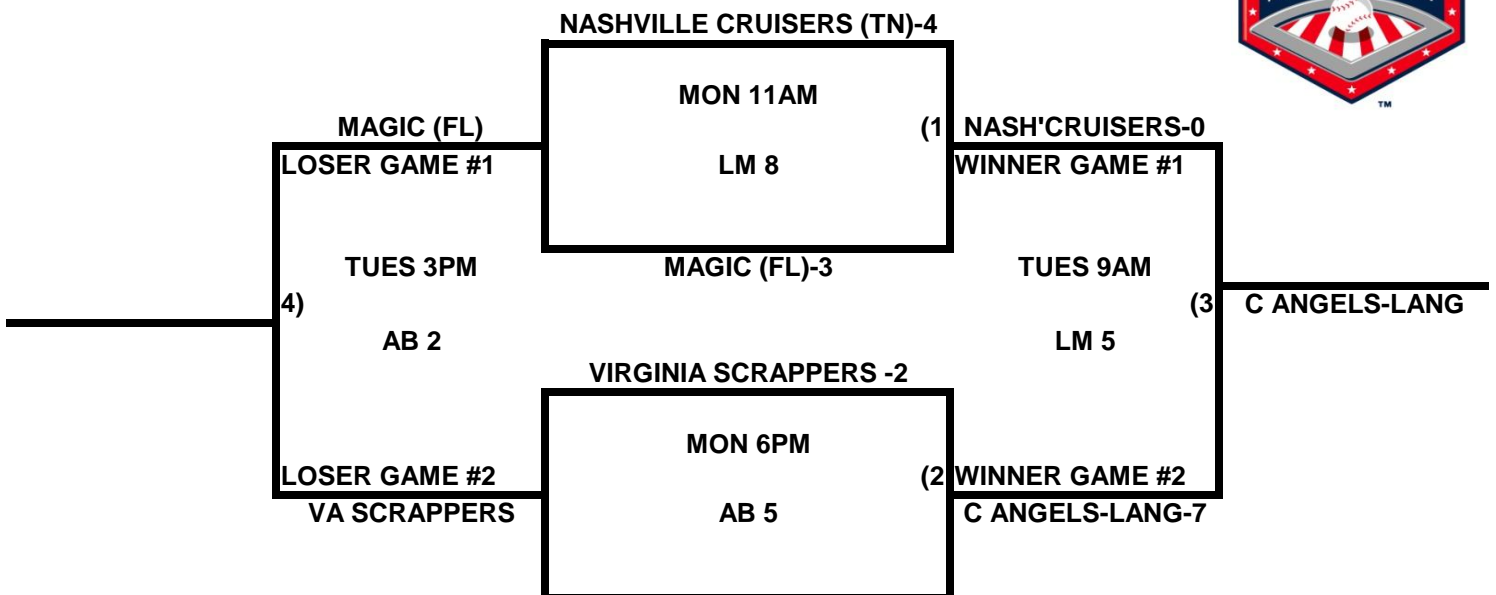

POOL W

POOL X

2009 USA/ASA 14 AND UNDER NATIONAL CHAMPIONSHIP FINALS POOL BRACKETS LOST MOUNTAIN AND AL BISHOP COMPLEX

POOL Y

POOL Z

**2009 USA/ASA 14 AND UNDER NATIONAL CHAMPIONSHIP FINALS POOL
BRACKETS LOST MOUNTAIN AND AL BISHOP COMPLEX**

POOL AA

POOL BB

2009 USA/ASA 14 AND UNDER NATIONAL CHAMPIONSHIP FINALS POOL
BRACKETS LOST MOUNTAIN AND AL BISHOP COMPLEX

POOL CC

POOL DD

**2009 USA/ASA 14 AND UNDER NATIONAL CHAMPIONSHIP FINALS POOL
BRACKETS LOST MOUNTAIN AND AL BISHOP COMPLEX**