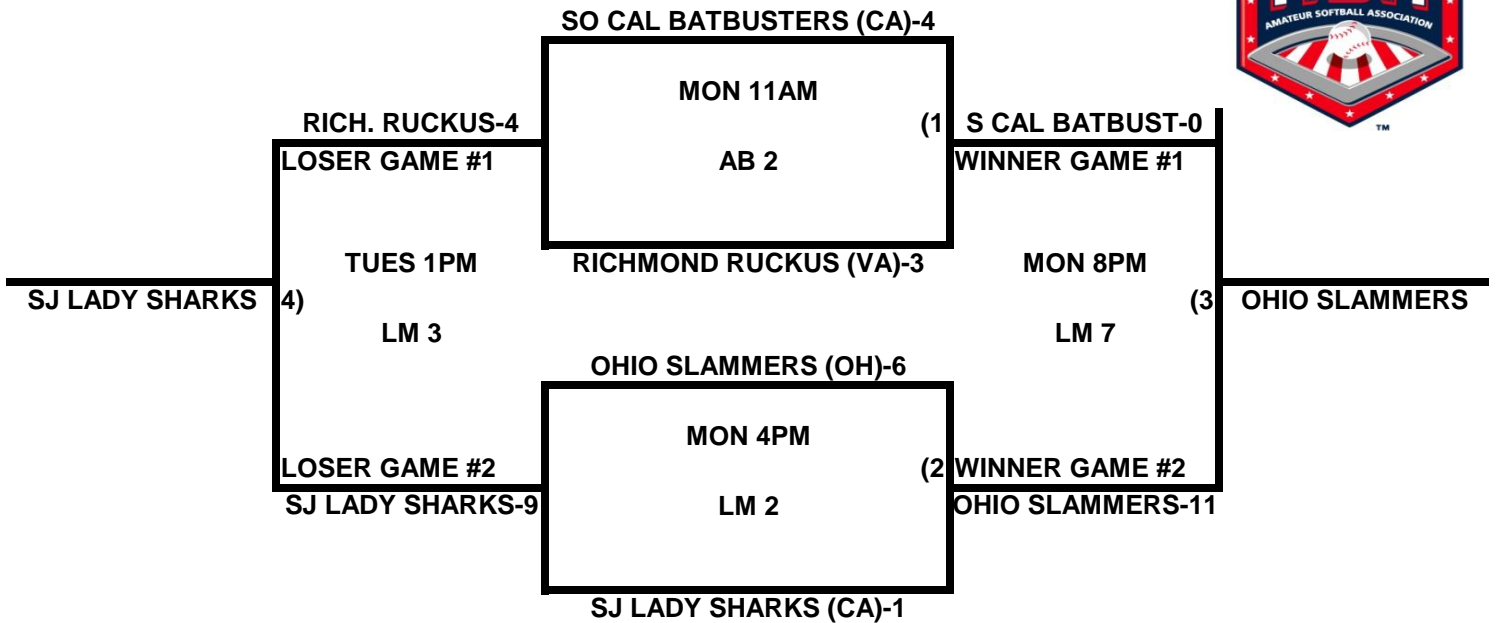

2009 USA/ASA 14 AND UNDER NATIONAL CHAMPIONSHIP FINALS POOL BRACKETS LOST MOUNTAIN AND AL BISHOP COMPLEX

POOL O