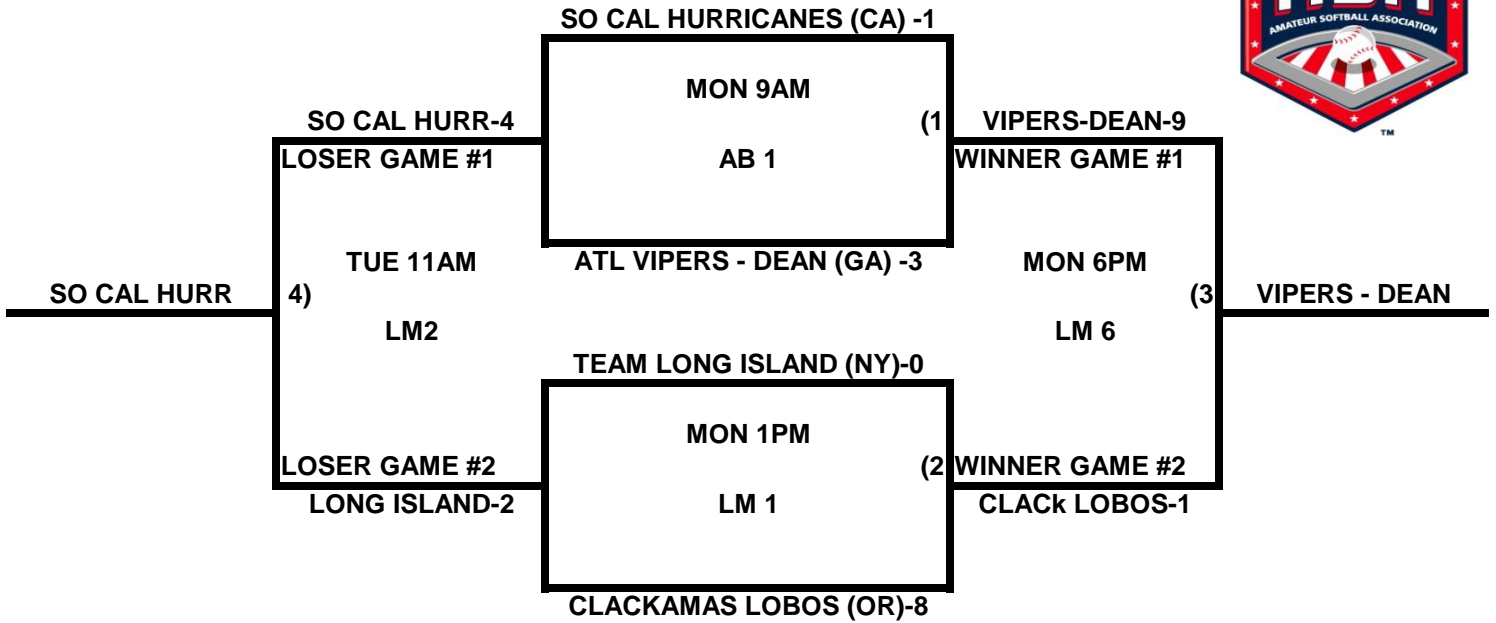

2009 USA/ASA 14 AND UNDER NATIONAL CHAMPIONSHIP FINALS POOL BRACKETS LOST MOUNTAIN AND AL BISHOP COMPLEX

POOL A

POOL B

2009 USA/ASA 14 AND UNDER NATIONAL CHAMPIONSHIP FINALS POOL BRACKETS LOST MOUNTAIN AND AL BISHOP COMPLEX