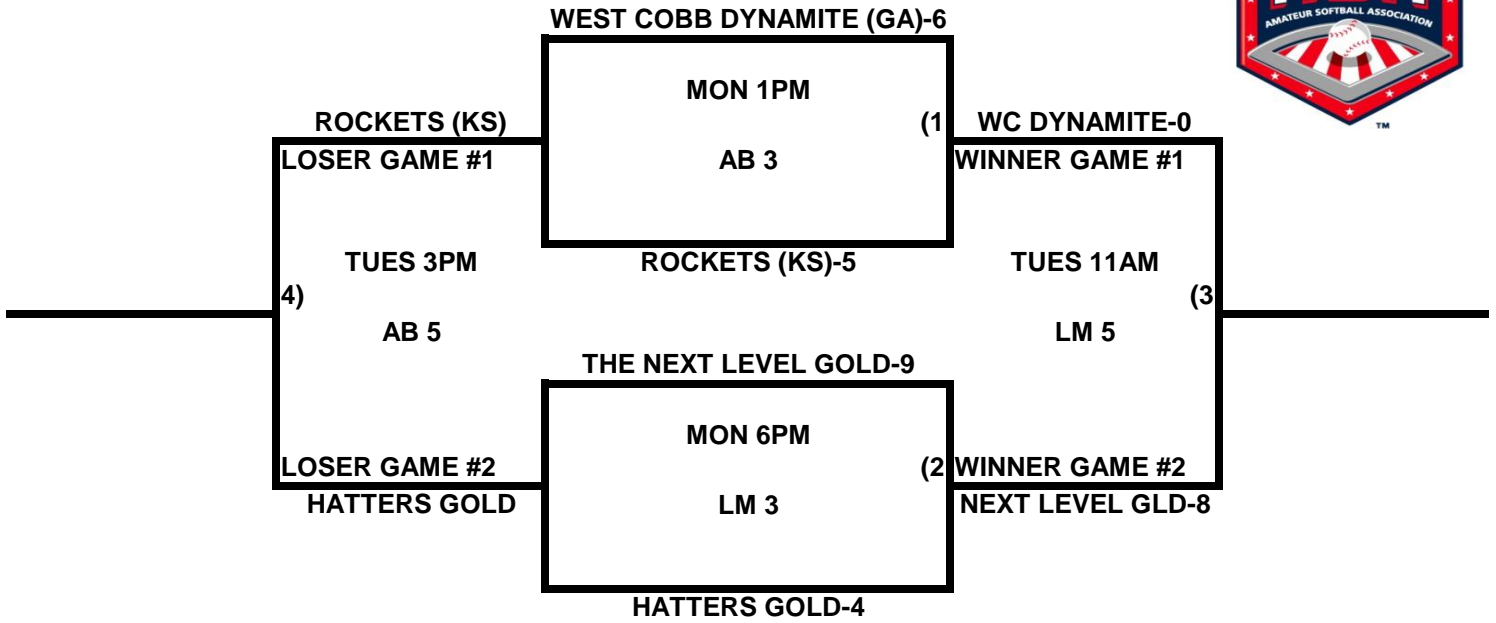

POOL W

POOL X

2009 USA/ASA 14 AND UNDER NATIONAL CHAMPIONSHIP FINALS POOL BRACKETS LOST MOUNTAIN AND AL BISHOP COMPLEX

POOL Y

POOL Z

**2009 USA/ASA 14 AND UNDER NATIONAL CHAMPIONSHIP FINALS POOL
BRACKETS LOST MOUNTAIN AND AL BISHOP COMPLEX**

POOL AA

POOL BB

2009 USA/ASA 14 AND UNDER NATIONAL CHAMPIONSHIP FINALS POOL
BRACKETS LOST MOUNTAIN AND AL BISHOP COMPLEX

POOL CC

POOL DD

**2009 USA/ASA 14 AND UNDER NATIONAL CHAMPIONSHIP FINALS POOL
BRACKETS LOST MOUNTAIN AND AL BISHOP COMPLEX**

POOL EE

POOL FF

**2009 USA/ASA 14 AND UNDER NATIONAL CHAMPIONSHIP FINALS POOL
BRACKETS LOST MOUNTAIN AND AL BISHOP COMPLEX**

POOL DD

- TEAM 1** CORONA ANGELS-SMITH (CA)
- TEAM 2** GEORGIA STING (GA)
- TEAM 3** SOUTHERN FORCE (IL)