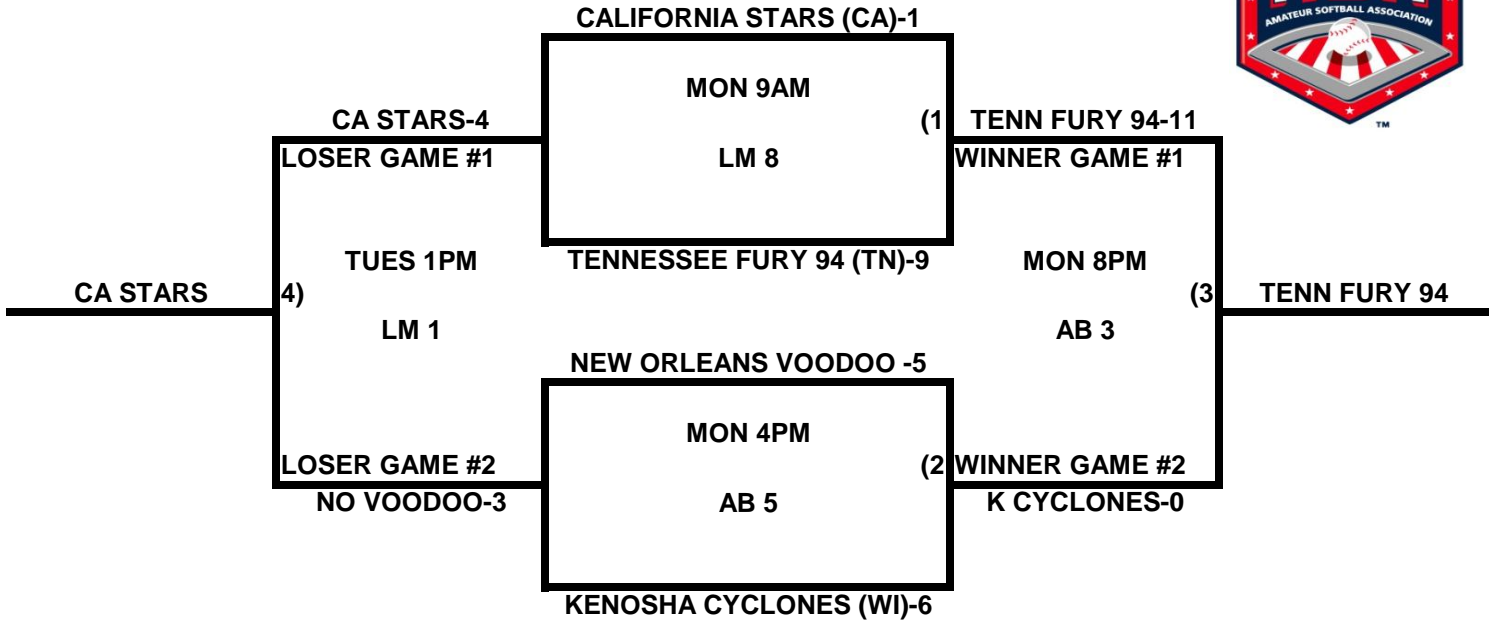

POOL K

POOL L

**2009 USA/ASA 14 AND UNDER NATIONAL CHAMPIONSHIP FINALS POOL
BRACKETS LOST MOUNTAIN AND AL BISHOP COMPLEX**

POOL M

POOL N

2009 USA/ASA 14 AND UNDER NATIONAL CHAMPIONSHIP FINALS POOL BRACKETS LOST MOUNTAIN AND AL BISHOP COMPLEX