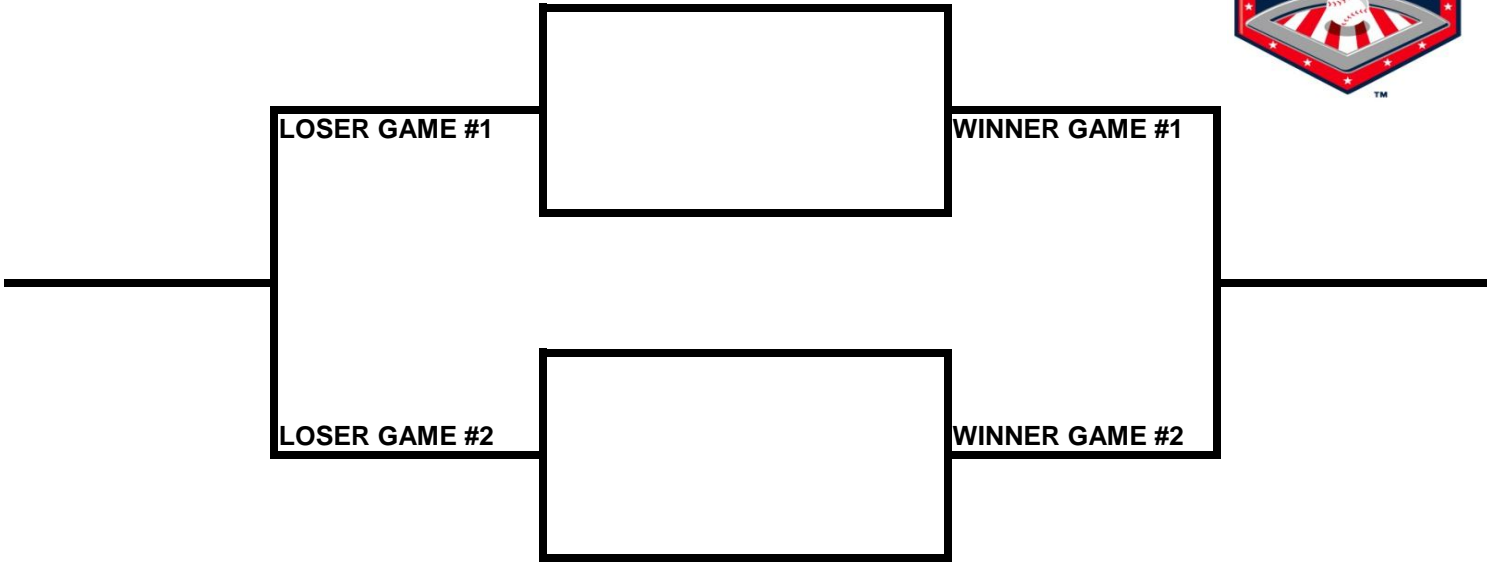

**2009 USA/ASA 14 AND UNDER NATIONAL CHAMPIONSHIP FINALS POOL
BRACKETS LOST MOUNTAIN AND AL BISHOP COMPLEX**

POOL EE