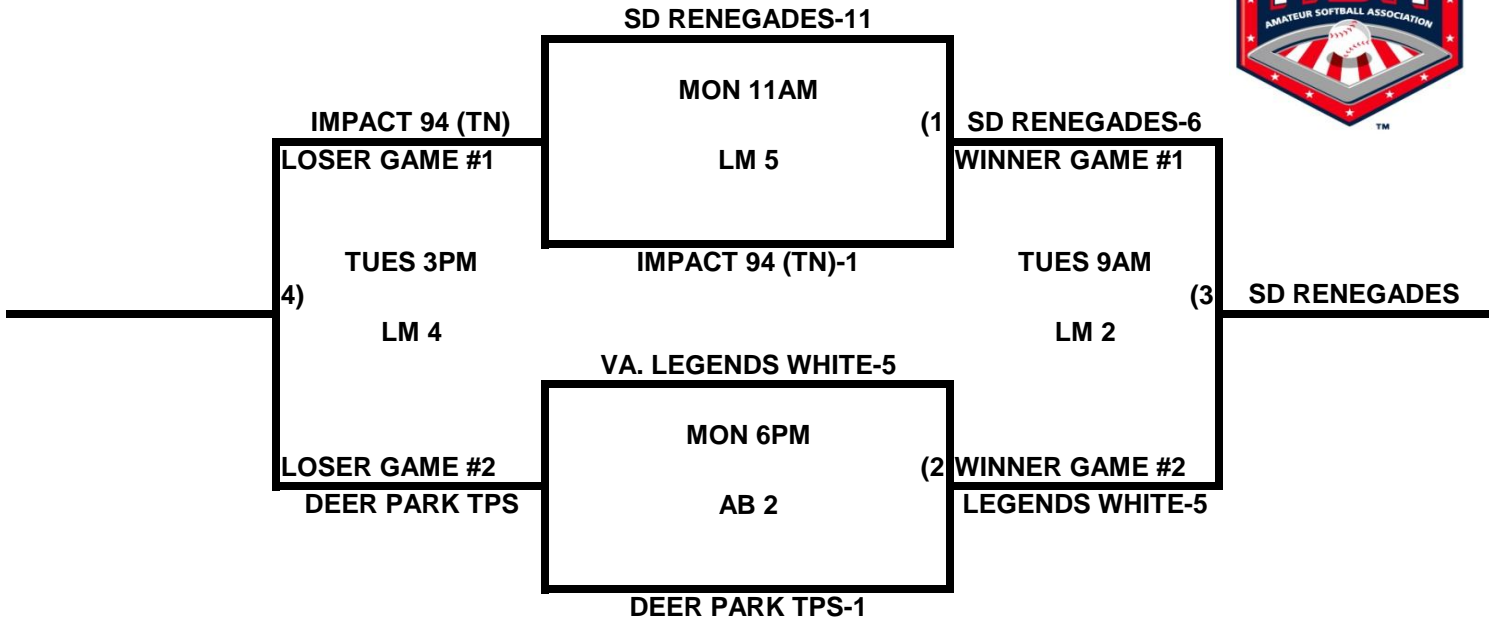

2009 USA/ASA 14 AND UNDER NATIONAL CHAMPIONSHIP FINALS POOL BRACKETS LOST MOUNTAIN AND AL BISHOP COMPLEX

POOL W