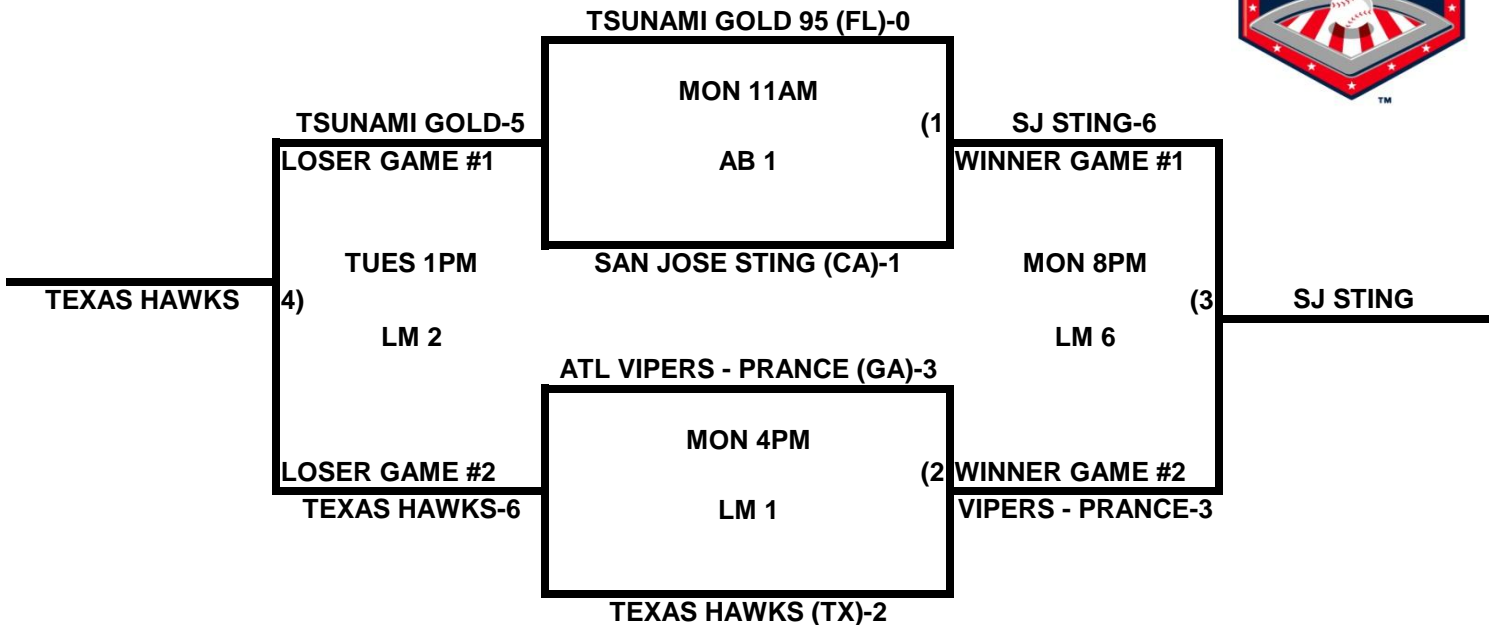

POOL K

POOL L

**2009 USA/ASA 14 AND UNDER NATIONAL CHAMPIONSHIP FINALS POOL
BRACKETS LOST MOUNTAIN AND AL BISHOP COMPLEX**

POOL M

POOL N

2009 USA/ASA 14 AND UNDER NATIONAL CHAMPIONSHIP FINALS POOL BRACKETS LOST MOUNTAIN AND AL BISHOP COMPLEX

POOL O

POOL P

2009 USA/ASA 14 AND UNDER NATIONAL CHAMPIONSHIP FINALS POOL BRACKETS LOST MOUNTAIN AND AL BISHOP COMPLEX

POOL Q

POOL R

2009 USA/ASA 14 AND UNDER NATIONAL CHAMPIONSHIP FINALS POOL BRACKETS LOST MOUNTAIN AND AL BISHOP COMPLEX