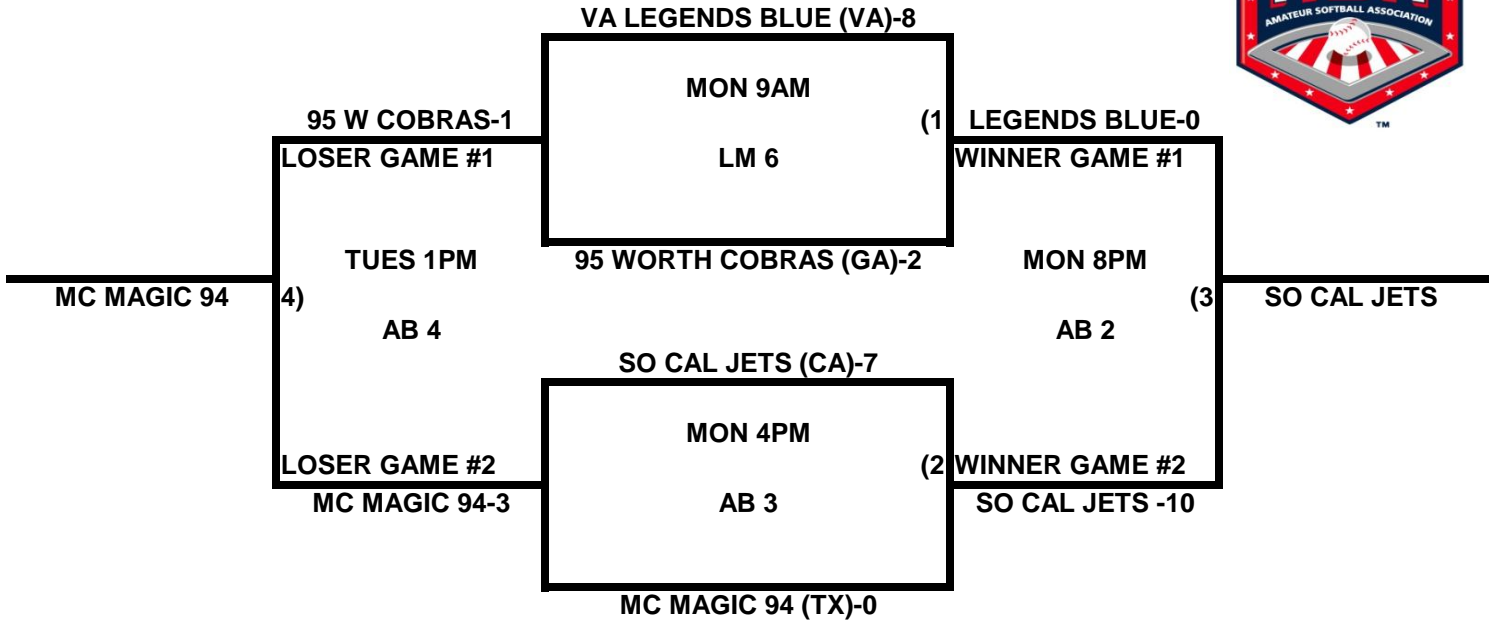

POOL G

POOL H

2009 USA/ASA 14 AND UNDER NATIONAL CHAMPIONSHIP FINALS POOL BRACKETS LOST MOUNTAIN AND AL BISHOP COMPLEX

POOL I

POOL J

2009 USA/ASA 14 AND UNDER NATIONAL CHAMPIONSHIP FINALS POOL BRACKETS LOST MOUNTAIN AND AL BISHOP COMPLEX

POOL K

POOL L

**2009 USA/ASA 14 AND UNDER NATIONAL CHAMPIONSHIP FINALS POOL
BRACKETS LOST MOUNTAIN AND AL BISHOP COMPLEX**

POOL M

POOL N

2009 USA/ASA 14 AND UNDER NATIONAL CHAMPIONSHIP FINALS POOL BRACKETS LOST MOUNTAIN AND AL BISHOP COMPLEX