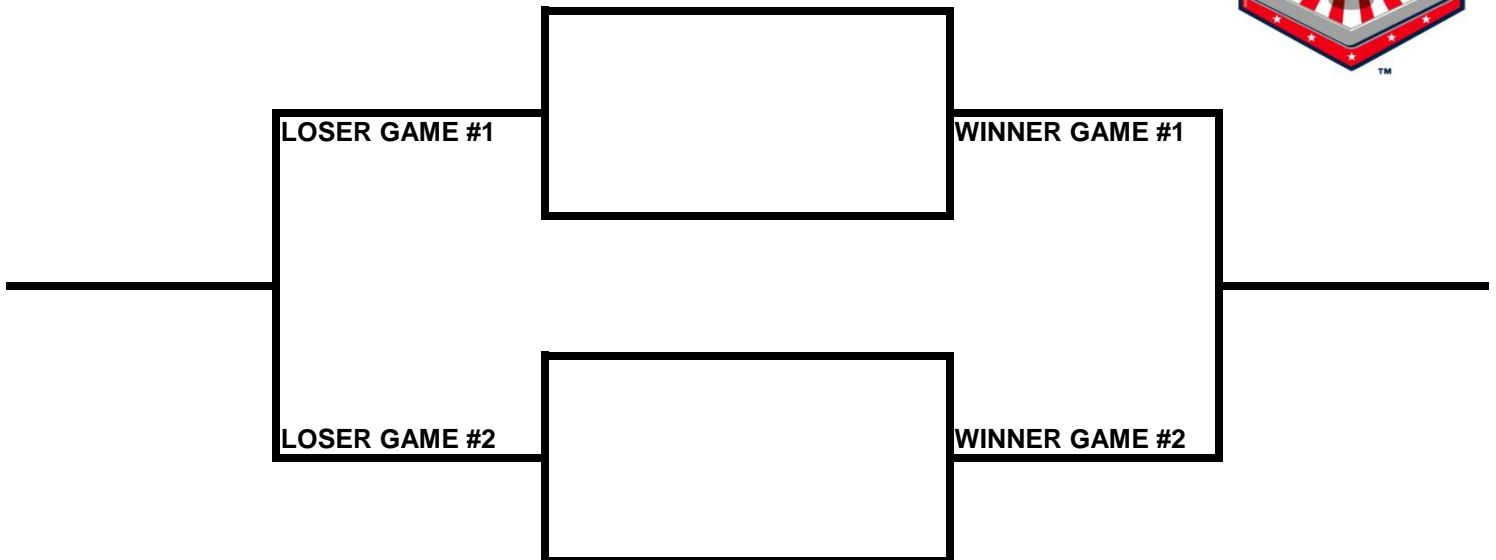

POOL AA

POOL BB

2009 USA/ASA 14 AND UNDER NATIONAL CHAMPIONSHIP FINALS POOL
BRACKETS LOST MOUNTAIN AND AL BISHOP COMPLEX

POOL CC

POOL DD

**2009 USA/ASA 14 AND UNDER NATIONAL CHAMPIONSHIP FINALS POOL
BRACKETS LOST MOUNTAIN AND AL BISHOP COMPLEX**