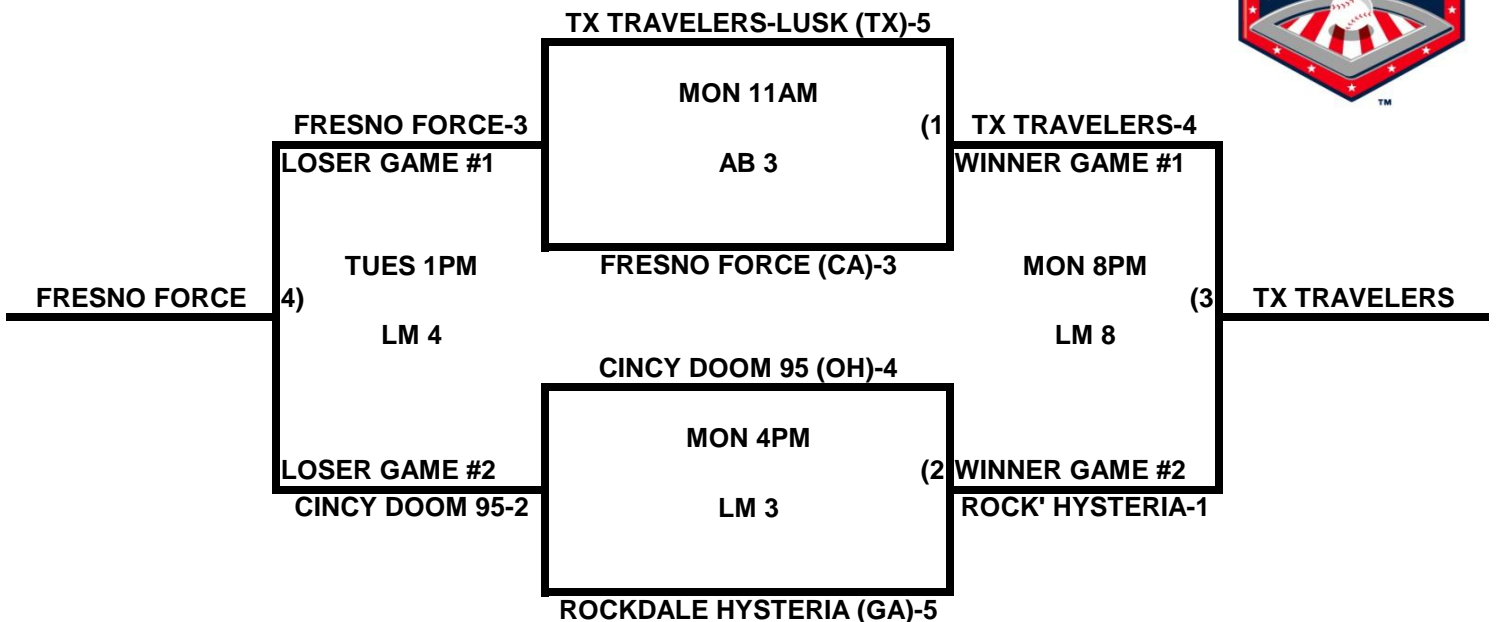

2009 USA/ASA 14 AND UNDER NATIONAL CHAMPIONSHIP FINALS POOL BRACKETS LOST MOUNTAIN AND AL BISHOP COMPLEX

POOL O

POOL P