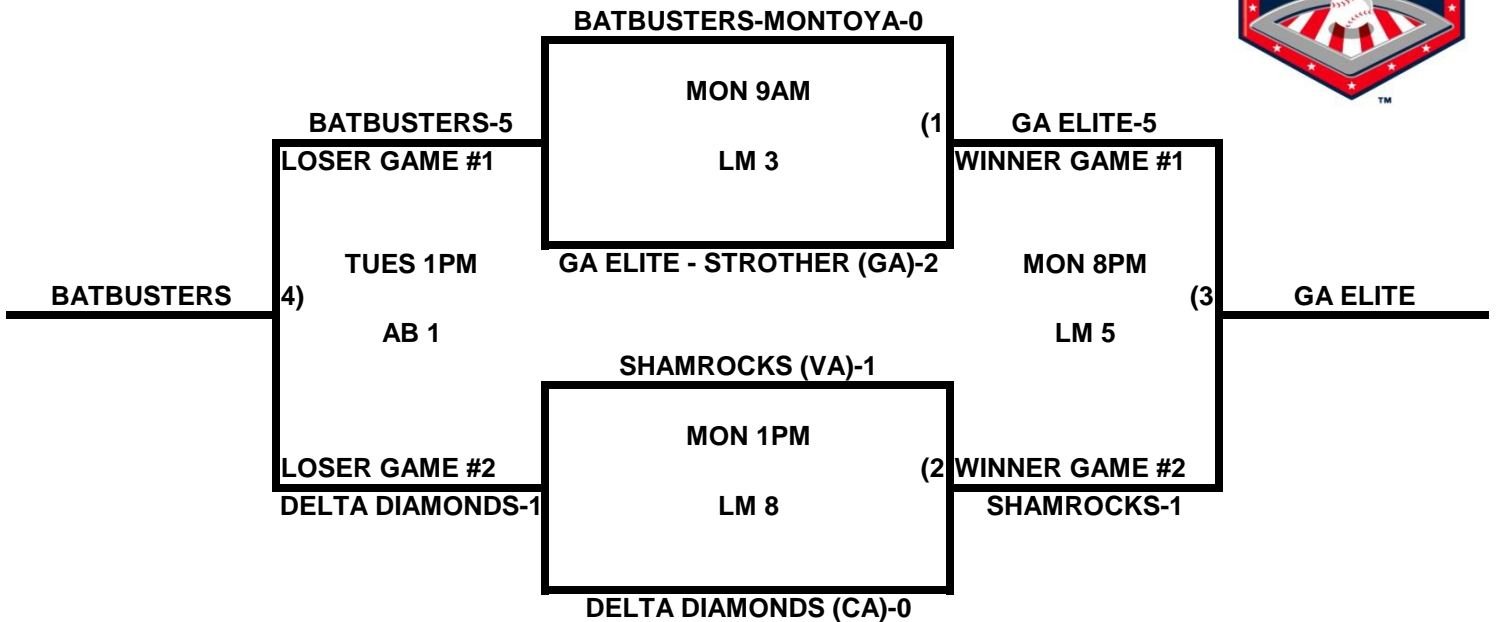

2009 USA/ASA 14 AND UNDER NATIONAL CHAMPIONSHIP FINALS POOL BRACKETS LOST MOUNTAIN AND AL BISHOP COMPLEX

POOL G

POOL H