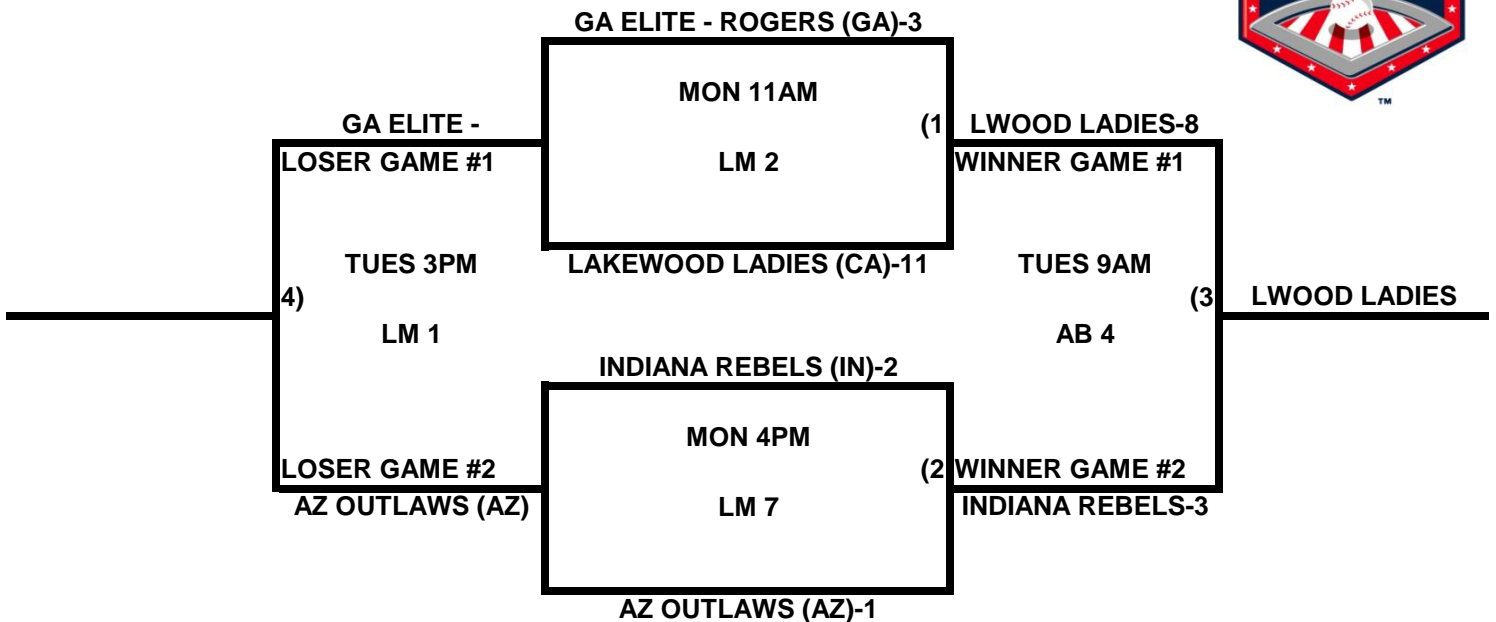

POOL K

POOL L

**2009 USA/ASA 14 AND UNDER NATIONAL CHAMPIONSHIP FINALS POOL
BRACKETS LOST MOUNTAIN AND AL BISHOP COMPLEX**

POOL M

POOL N

2009 USA/ASA 14 AND UNDER NATIONAL CHAMPIONSHIP FINALS POOL BRACKETS LOST MOUNTAIN AND AL BISHOP COMPLEX

POOL O

POOL P

2009 USA/ASA 14 AND UNDER NATIONAL CHAMPIONSHIP FINALS POOL BRACKETS LOST MOUNTAIN AND AL BISHOP COMPLEX

POOL Q

POOL R

2009 USA/ASA 14 AND UNDER NATIONAL CHAMPIONSHIP FINALS POOL BRACKETS LOST MOUNTAIN AND AL BISHOP COMPLEX

POOL S

POOL T

2009 USA/ASA 14 AND UNDER NATIONAL CHAMPIONSHIP FINALS POOL BRACKETS LOST MOUNTAIN AND AL BISHOP COMPLEX

POOL U

POOL V

2009 USA/ASA 14 AND UNDER NATIONAL CHAMPIONSHIP FINALS POOL BRACKETS LOST MOUNTAIN AND AL BISHOP COMPLEX