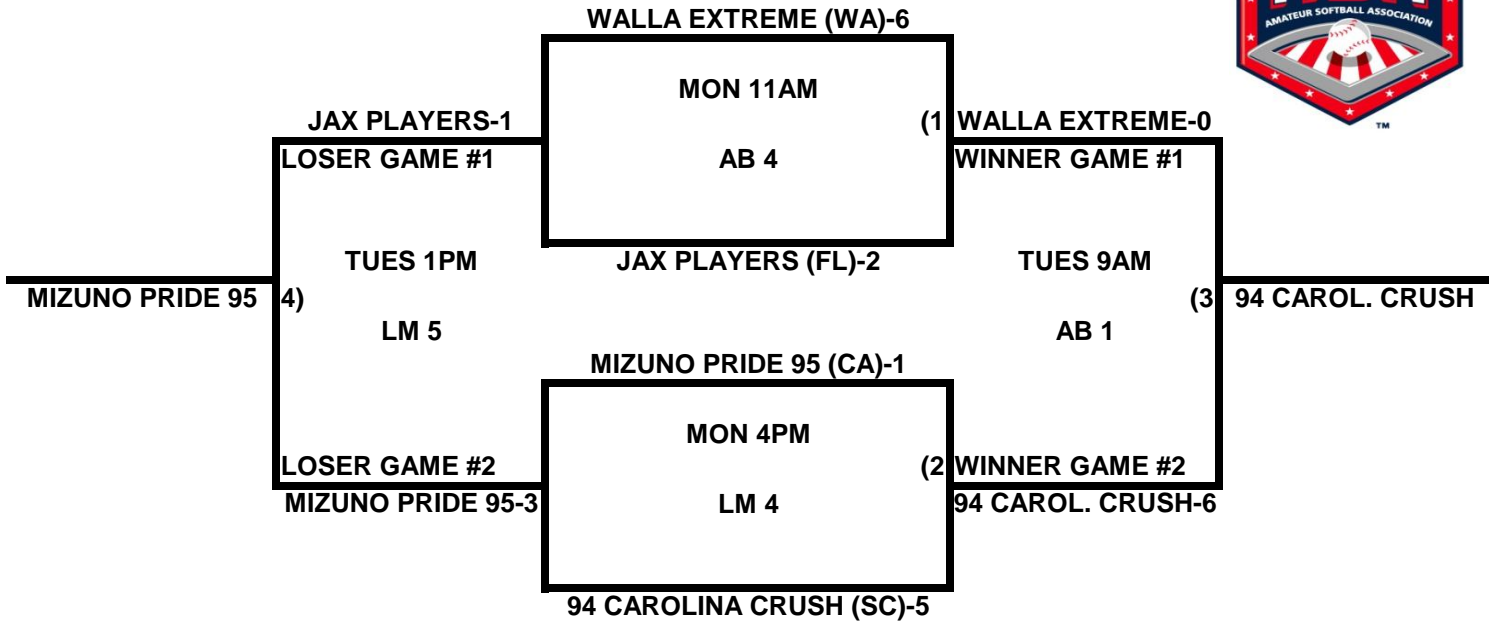

POOL O

POOL P

2009 USA/ASA 14 AND UNDER NATIONAL CHAMPIONSHIP FINALS POOL BRACKETS LOST MOUNTAIN AND AL BISHOP COMPLEX

POOL Q

POOL R

2009 USA/ASA 14 AND UNDER NATIONAL CHAMPIONSHIP FINALS POOL BRACKETS LOST MOUNTAIN AND AL BISHOP COMPLEX