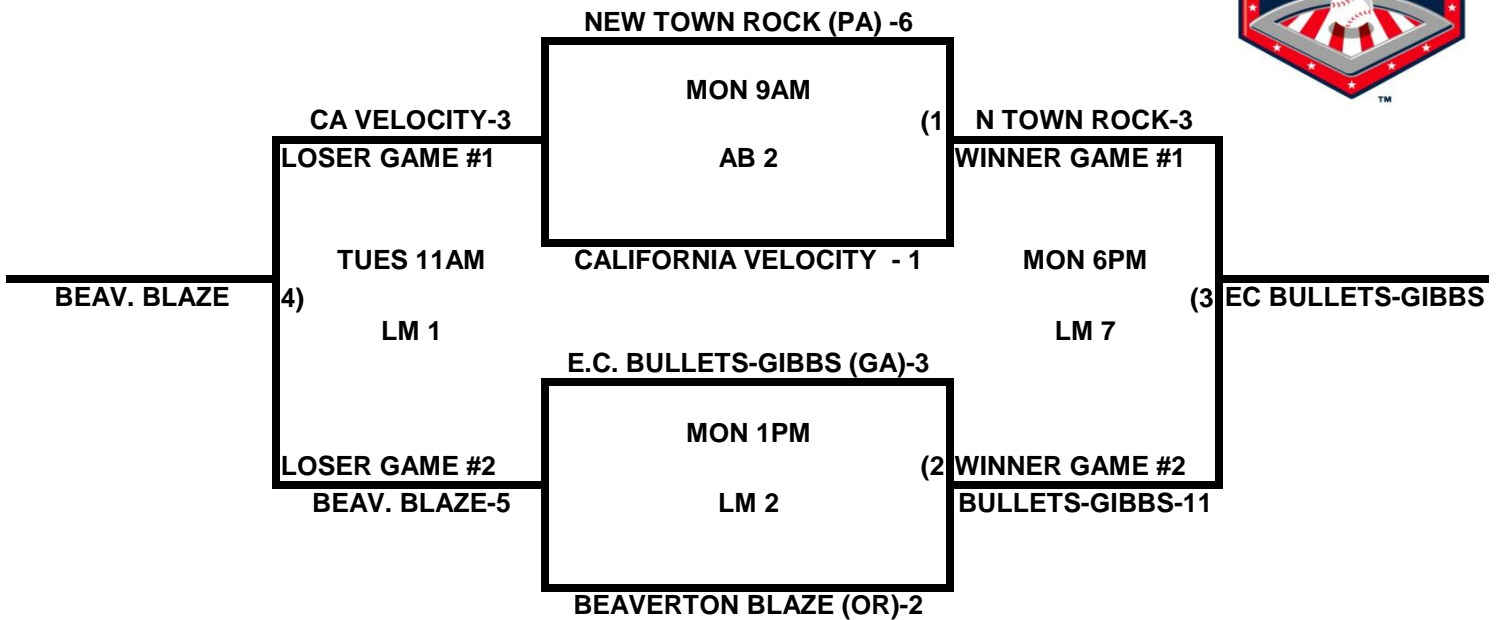

2009 USA/ASA 14 AND UNDER NATIONAL CHAMPIONSHIP FINALS POOL BRACKETS LOST MOUNTAIN AND AL BISHOP COMPLEX

POOL A

POOL B

2009 USA/ASA 14 AND UNDER NATIONAL CHAMPIONSHIP FINALS POOL BRACKETS LOST MOUNTAIN AND AL BISHOP COMPLEX