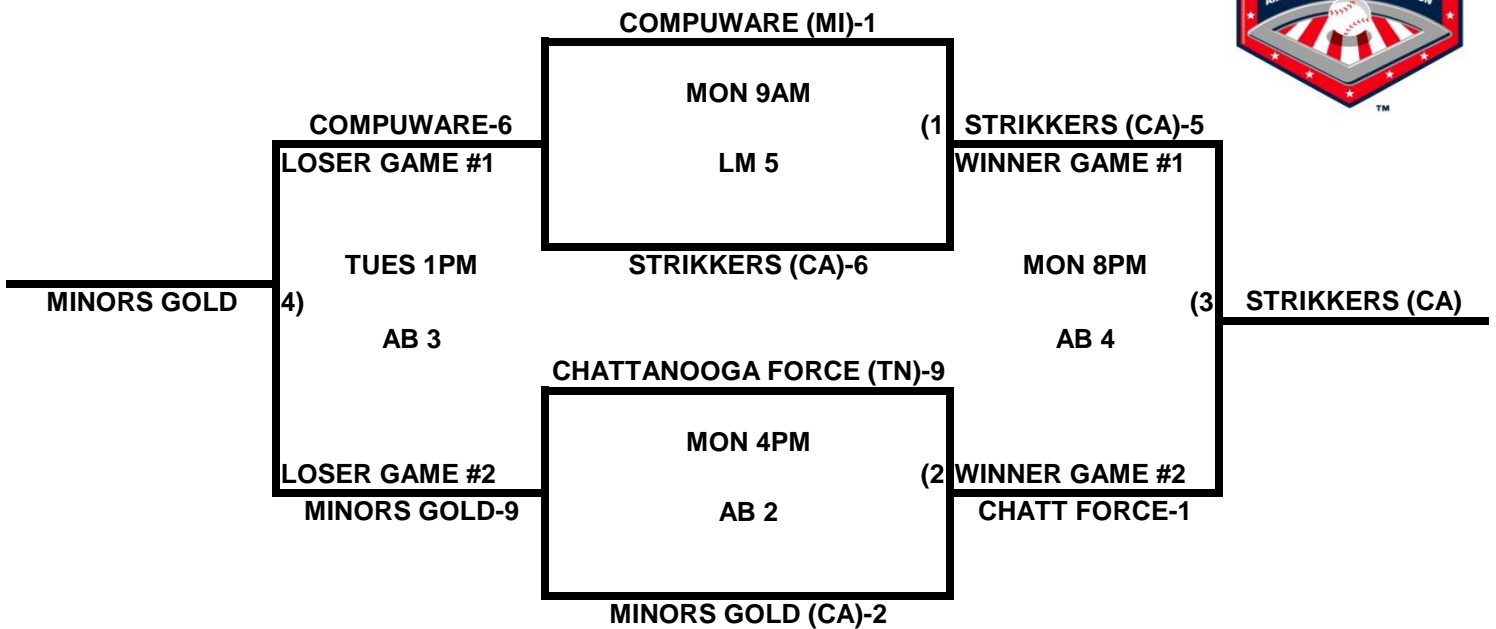

POOL G

POOL H

2009 USA/ASA 14 AND UNDER NATIONAL CHAMPIONSHIP FINALS POOL BRACKETS LOST MOUNTAIN AND AL BISHOP COMPLEX

POOL I

POOL J

2009 USA/ASA 14 AND UNDER NATIONAL CHAMPIONSHIP FINALS POOL BRACKETS LOST MOUNTAIN AND AL BISHOP COMPLEX

POOL K

POOL L

**2009 USA/ASA 14 AND UNDER NATIONAL CHAMPIONSHIP FINALS POOL
BRACKETS LOST MOUNTAIN AND AL BISHOP COMPLEX**

POOL M

POOL N

2009 USA/ASA 14 AND UNDER NATIONAL CHAMPIONSHIP FINALS POOL BRACKETS LOST MOUNTAIN AND AL BISHOP COMPLEX