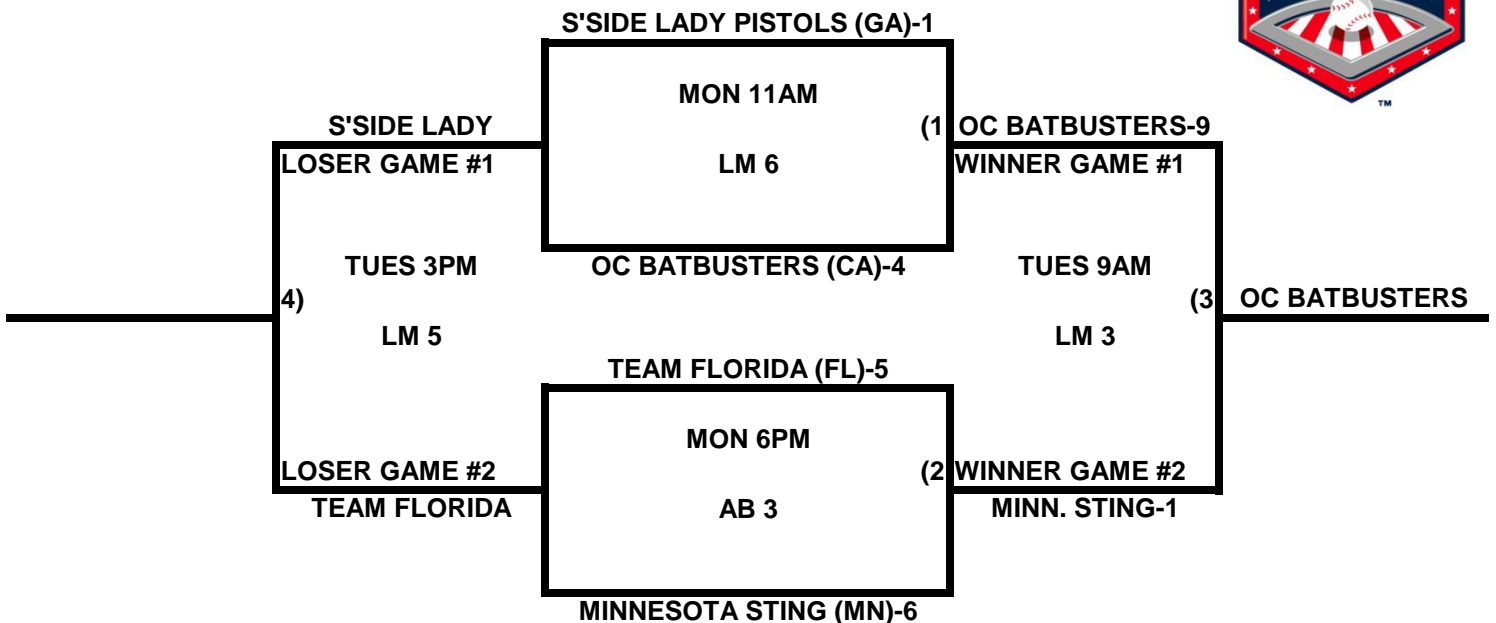

POOL S

POOL T

2009 USA/ASA 14 AND UNDER NATIONAL CHAMPIONSHIP FINALS POOL BRACKETS LOST MOUNTAIN AND AL BISHOP COMPLEX

POOL U

POOL V

2009 USA/ASA 14 AND UNDER NATIONAL CHAMPIONSHIP FINALS POOL BRACKETS LOST MOUNTAIN AND AL BISHOP COMPLEX

POOL W

POOL X

2009 USA/ASA 14 AND UNDER NATIONAL CHAMPIONSHIP FINALS POOL BRACKETS LOST MOUNTAIN AND AL BISHOP COMPLEX

POOL Y

POOL Z

**2009 USA/ASA 14 AND UNDER NATIONAL CHAMPIONSHIP FINALS POOL
BRACKETS LOST MOUNTAIN AND AL BISHOP COMPLEX**