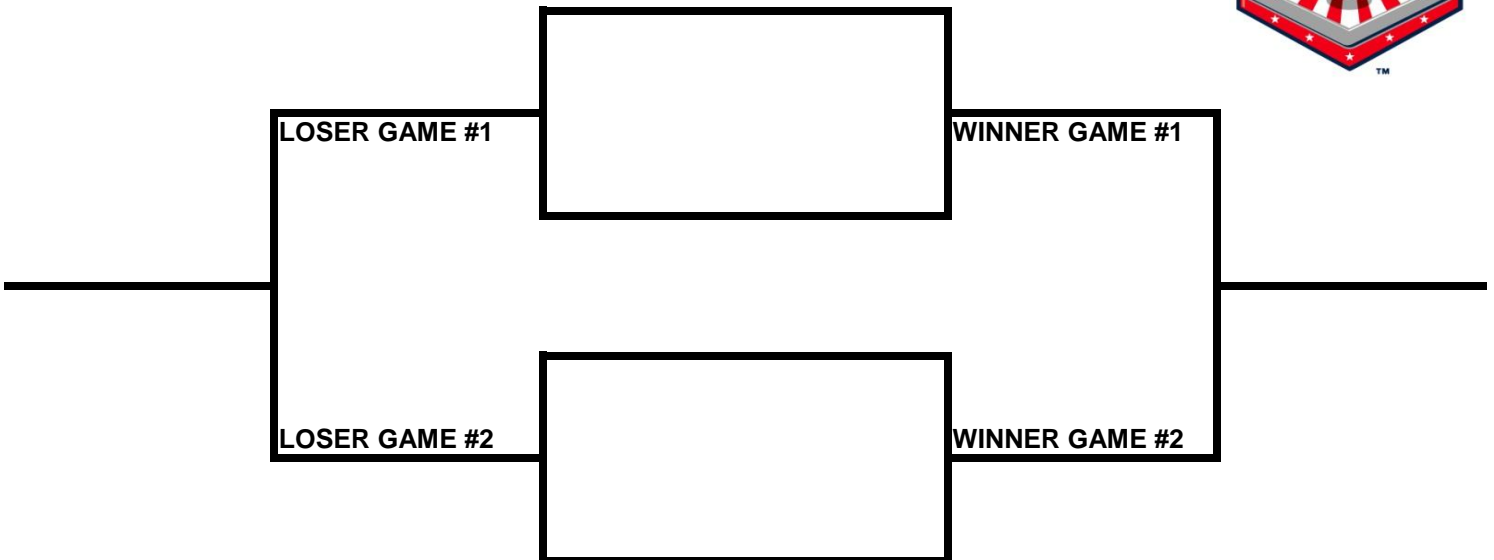

**2009 USA/ASA 14 AND UNDER NATIONAL CHAMPIONSHIP FINALS POOL
BRACKETS LOST MOUNTAIN AND AL BISHOP COMPLEX**

POOL EE

POOL FF