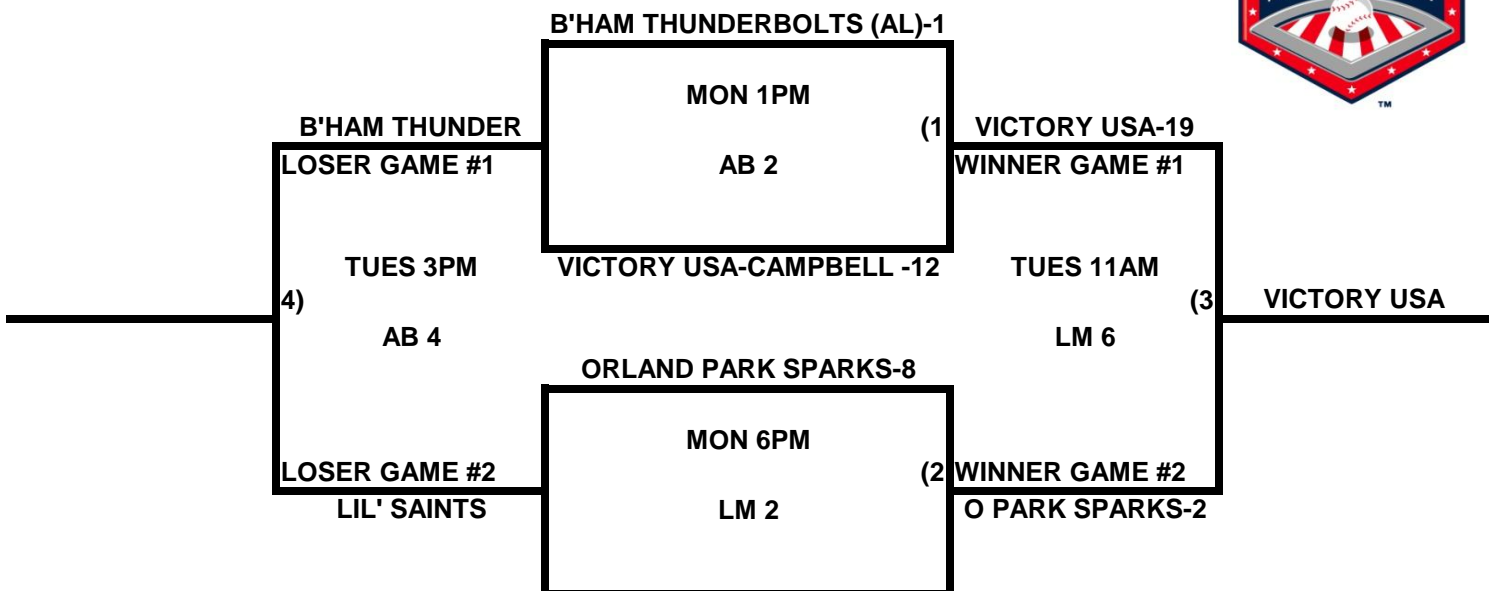

**2009 USA/ASA 14 AND UNDER NATIONAL CHAMPIONSHIP FINALS POOL
BRACKETS LOST MOUNTAIN AND AL BISHOP COMPLEX**

POOL AA

POOL BB