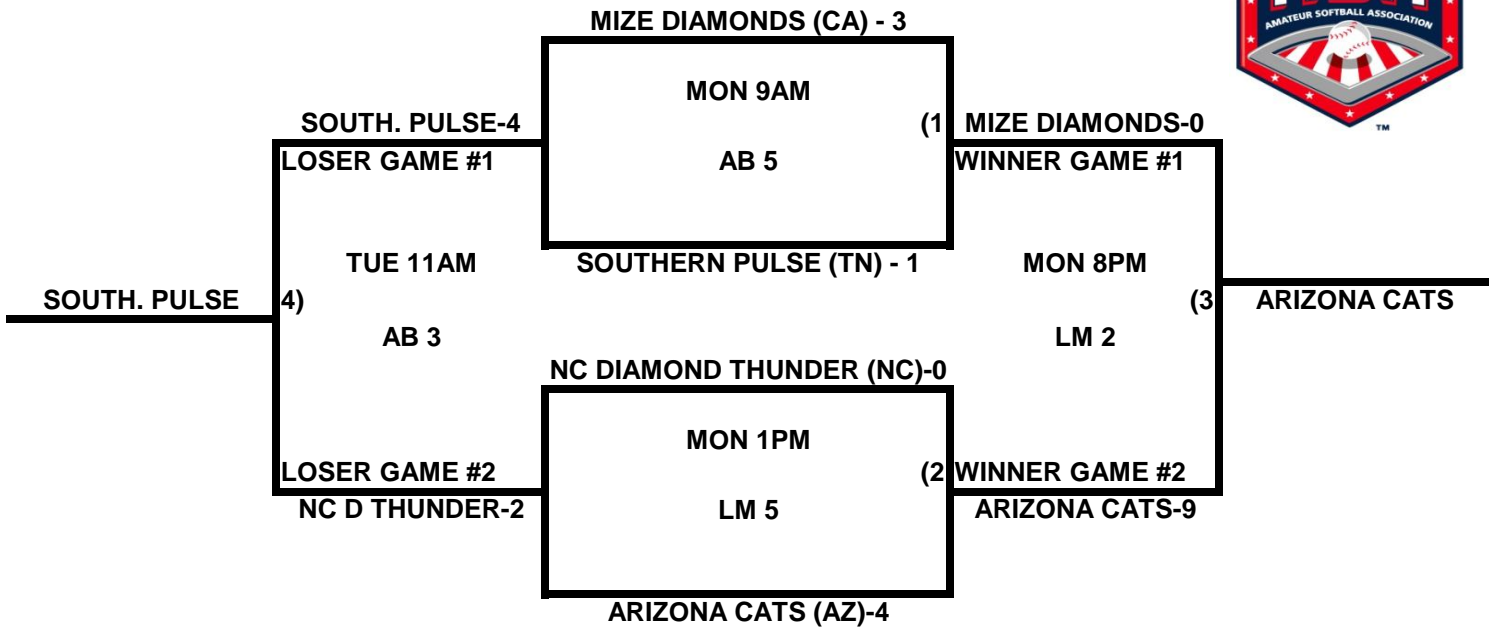

POOL C

POOL D

2009 USA/ASA 14 AND UNDER NATIONAL CHAMPIONSHIP FINALS POOL BRACKETS LOST MOUNTAIN AND AL BISHOP COMPLEX

POOL E

POOL F

2009 USA/ASA 14 AND UNDER NATIONAL CHAMPIONSHIP FINALS POOL BRACKETS LOST MOUNTAIN AND AL BISHOP COMPLEX

POOL G

POOL H

2009 USA/ASA 14 AND UNDER NATIONAL CHAMPIONSHIP FINALS POOL BRACKETS LOST MOUNTAIN AND AL BISHOP COMPLEX

POOL I

POOL J

2009 USA/ASA 14 AND UNDER NATIONAL CHAMPIONSHIP FINALS POOL BRACKETS LOST MOUNTAIN AND AL BISHOP COMPLEX

POOL K

POOL L

**2009 USA/ASA 14 AND UNDER NATIONAL CHAMPIONSHIP FINALS POOL
BRACKETS LOST MOUNTAIN AND AL BISHOP COMPLEX**

POOL M

POOL N

2009 USA/ASA 14 AND UNDER NATIONAL CHAMPIONSHIP FINALS POOL BRACKETS LOST MOUNTAIN AND AL BISHOP COMPLEX