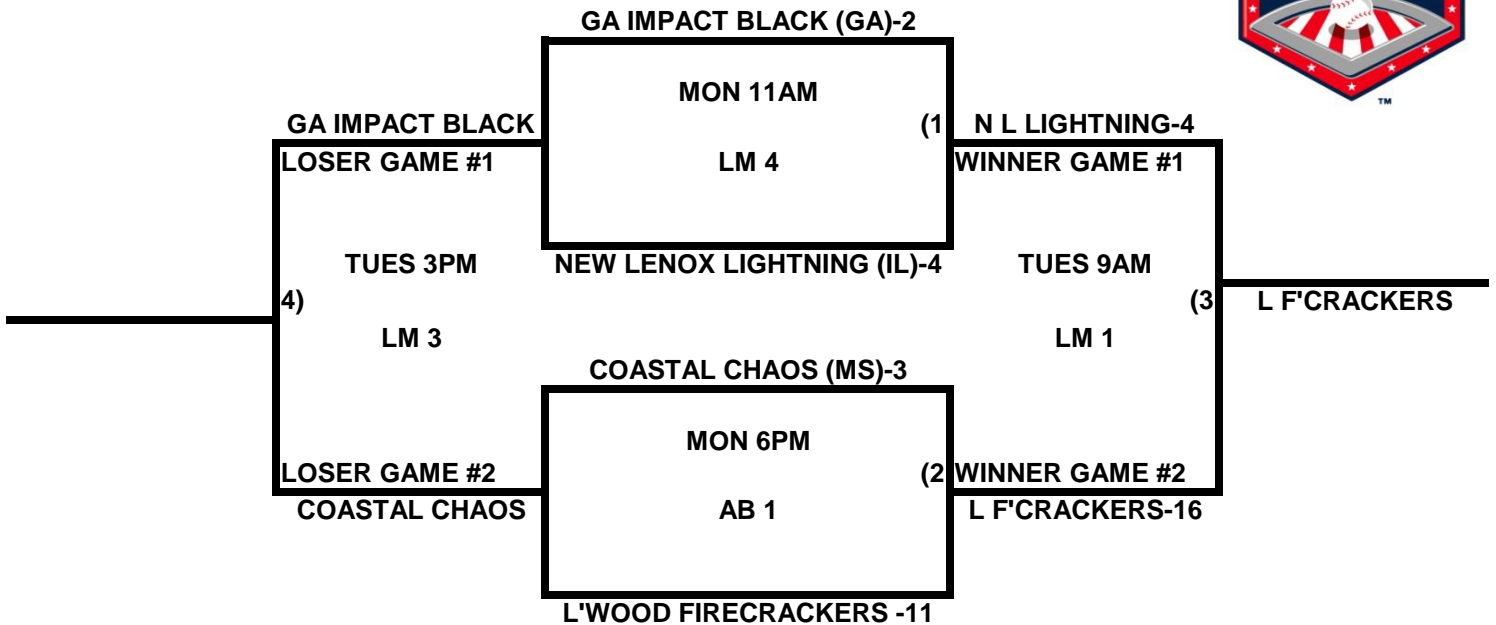

POOL S

POOL T

2009 USA/ASA 14 AND UNDER NATIONAL CHAMPIONSHIP FINALS POOL BRACKETS LOST MOUNTAIN AND AL BISHOP COMPLEX

POOL U

POOL V

2009 USA/ASA 14 AND UNDER NATIONAL CHAMPIONSHIP FINALS POOL BRACKETS LOST MOUNTAIN AND AL BISHOP COMPLEX