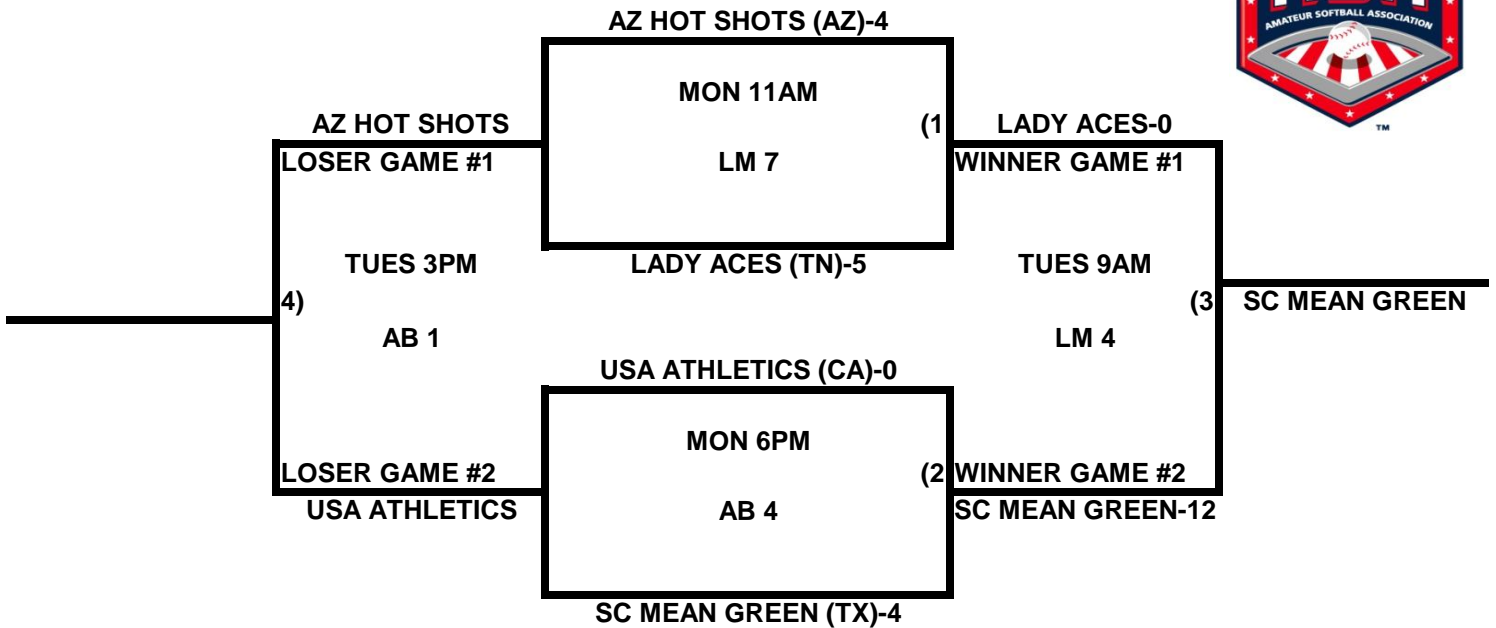

POOL W

POOL X

2009 USA/ASA 14 AND UNDER NATIONAL CHAMPIONSHIP FINALS POOL BRACKETS LOST MOUNTAIN AND AL BISHOP COMPLEX

POOL Y

POOL Z

**2009 USA/ASA 14 AND UNDER NATIONAL CHAMPIONSHIP FINALS POOL
BRACKETS LOST MOUNTAIN AND AL BISHOP COMPLEX**

POOL AA

POOL BB

2009 USA/ASA 14 AND UNDER NATIONAL CHAMPIONSHIP FINALS POOL
BRACKETS LOST MOUNTAIN AND AL BISHOP COMPLEX

POOL CC

POOL DD

**2009 USA/ASA 14 AND UNDER NATIONAL CHAMPIONSHIP FINALS POOL
BRACKETS LOST MOUNTAIN AND AL BISHOP COMPLEX**