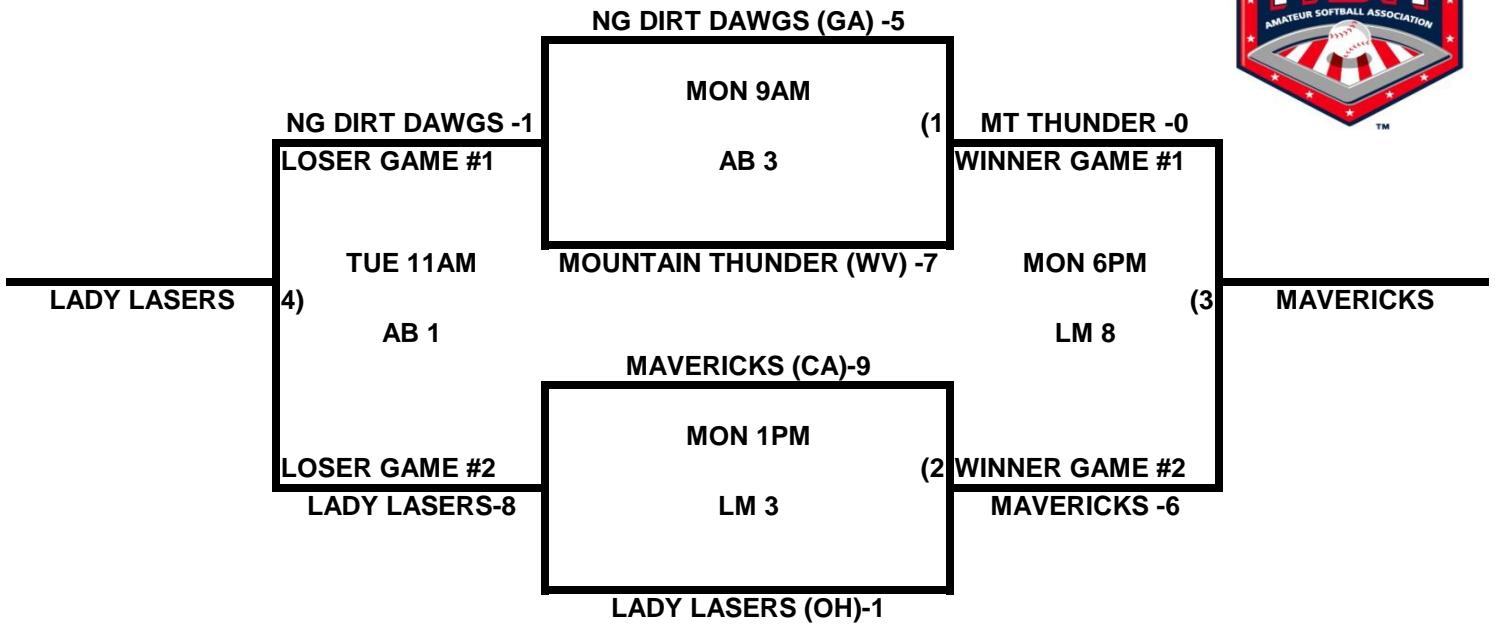

2009 USA/ASA 14 AND UNDER NATIONAL CHAMPIONSHIP FINALS POOL BRACKETS LOST MOUNTAIN AND AL BISHOP COMPLEX

POOL C