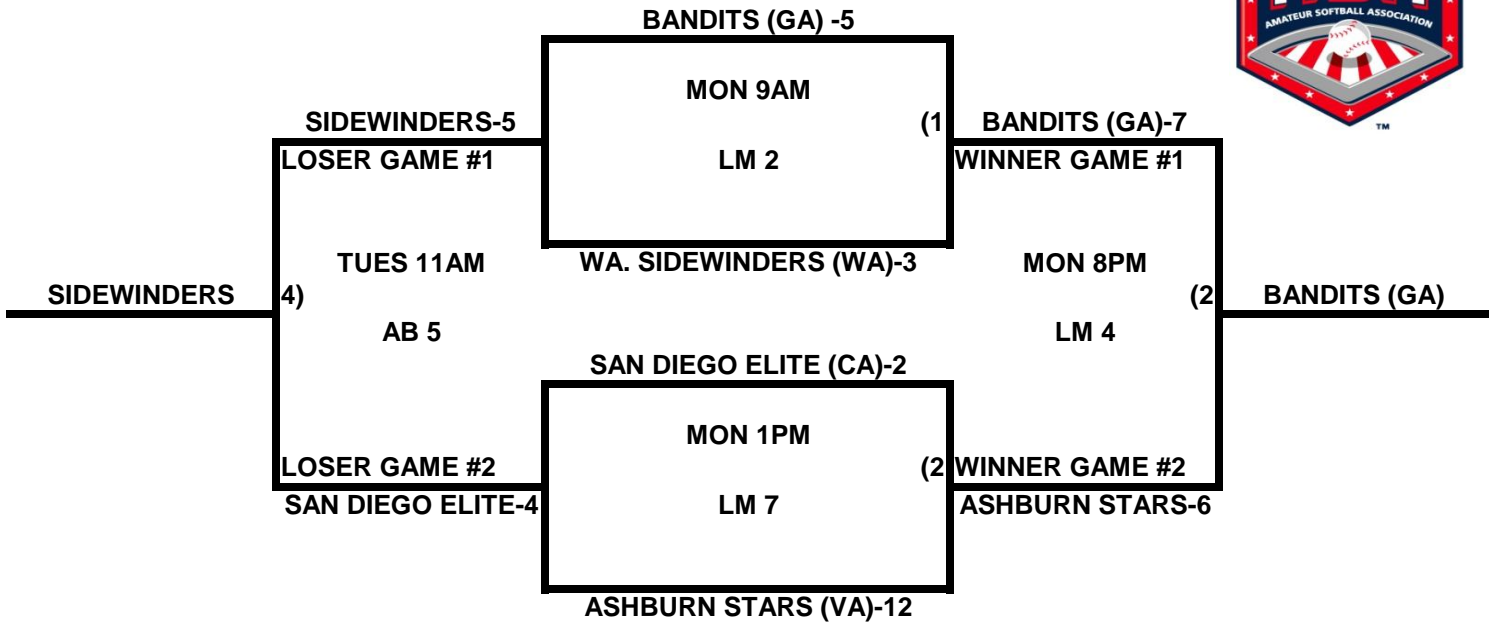

2009 USA/ASA 14 AND UNDER NATIONAL CHAMPIONSHIP FINALS POOL BRACKETS LOST MOUNTAIN AND AL BISHOP COMPLEX

POOL G

POOL H