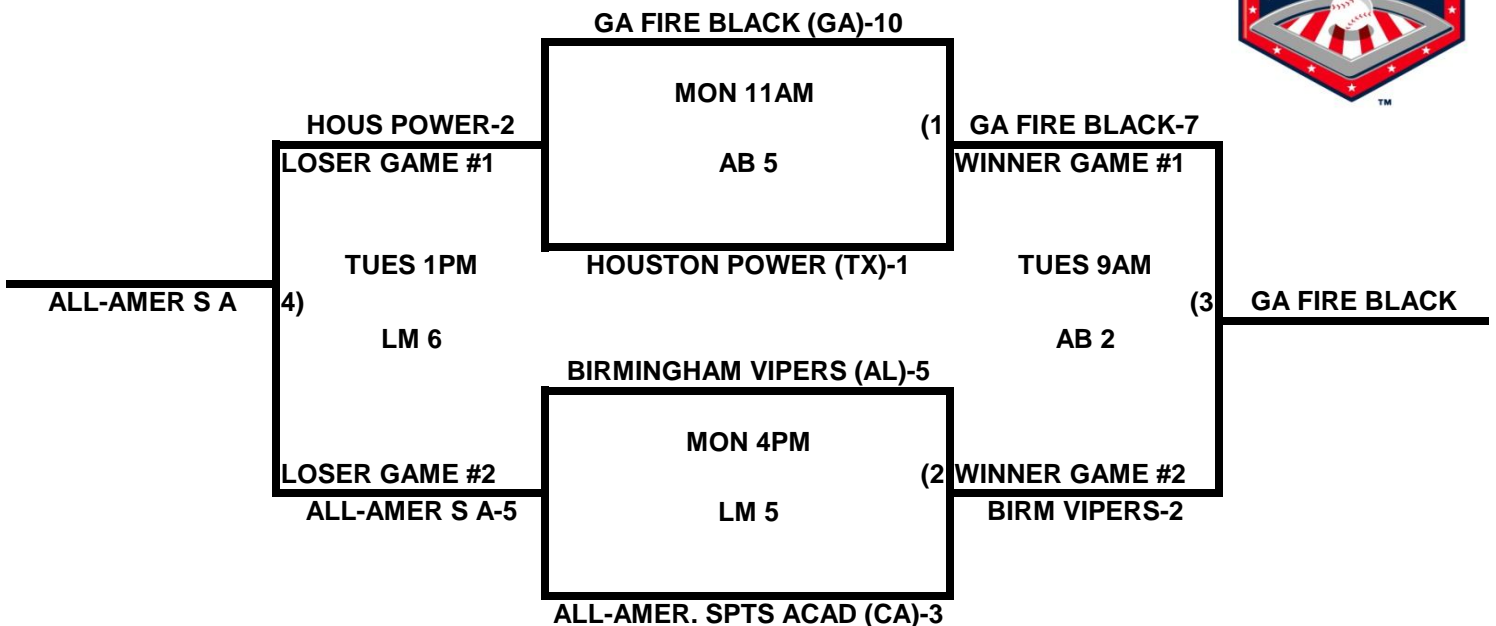

POOL K

POOL L

**2009 USA/ASA 14 AND UNDER NATIONAL CHAMPIONSHIP FINALS POOL
BRACKETS LOST MOUNTAIN AND AL BISHOP COMPLEX**

POOL M

POOL N

2009 USA/ASA 14 AND UNDER NATIONAL CHAMPIONSHIP FINALS POOL BRACKETS LOST MOUNTAIN AND AL BISHOP COMPLEX

POOL O

POOL P

2009 USA/ASA 14 AND UNDER NATIONAL CHAMPIONSHIP FINALS POOL BRACKETS LOST MOUNTAIN AND AL BISHOP COMPLEX

POOL Q

POOL R

2009 USA/ASA 14 AND UNDER NATIONAL CHAMPIONSHIP FINALS POOL BRACKETS LOST MOUNTAIN AND AL BISHOP COMPLEX