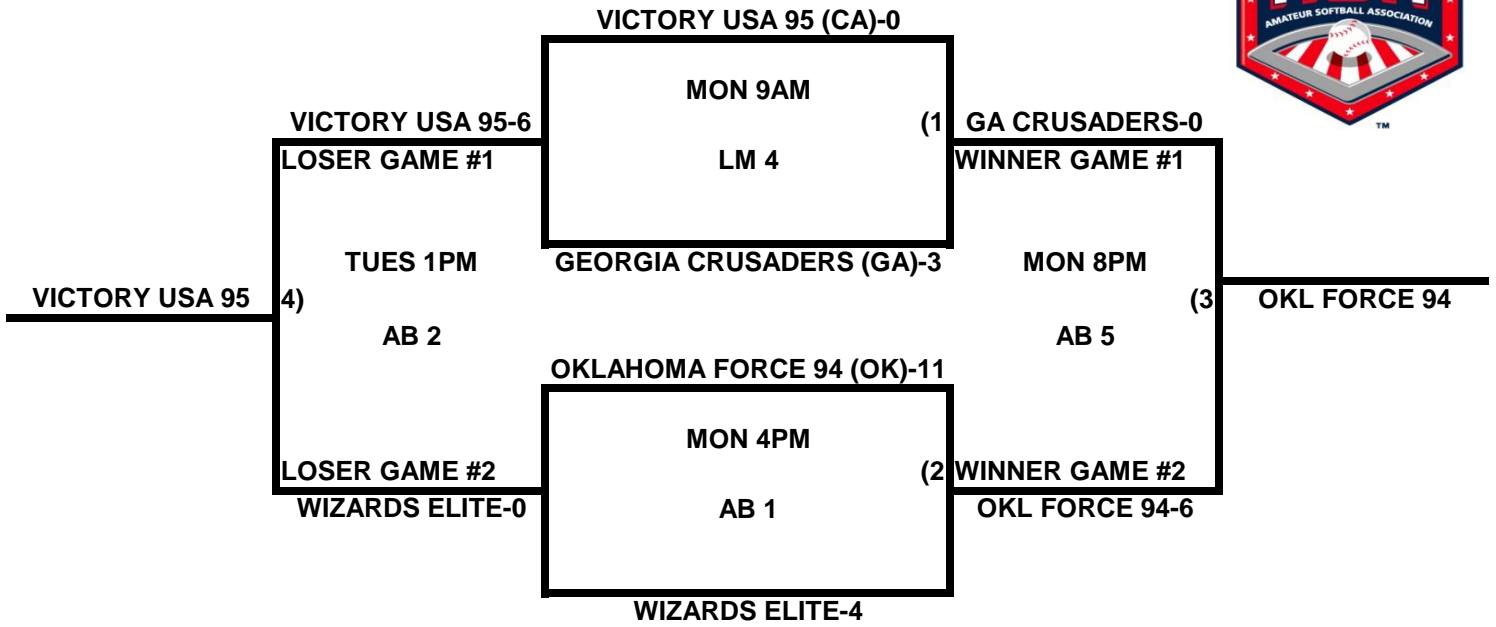

POOL G

POOL H

2009 USA/ASA 14 AND UNDER NATIONAL CHAMPIONSHIP FINALS POOL BRACKETS LOST MOUNTAIN AND AL BISHOP COMPLEX

POOL I

POOL J

2009 USA/ASA 14 AND UNDER NATIONAL CHAMPIONSHIP FINALS POOL BRACKETS LOST MOUNTAIN AND AL BISHOP COMPLEX

POOL K

POOL L

**2009 USA/ASA 14 AND UNDER NATIONAL CHAMPIONSHIP FINALS POOL
BRACKETS LOST MOUNTAIN AND AL BISHOP COMPLEX**

POOL M

POOL N

2009 USA/ASA 14 AND UNDER NATIONAL CHAMPIONSHIP FINALS POOL BRACKETS LOST MOUNTAIN AND AL BISHOP COMPLEX