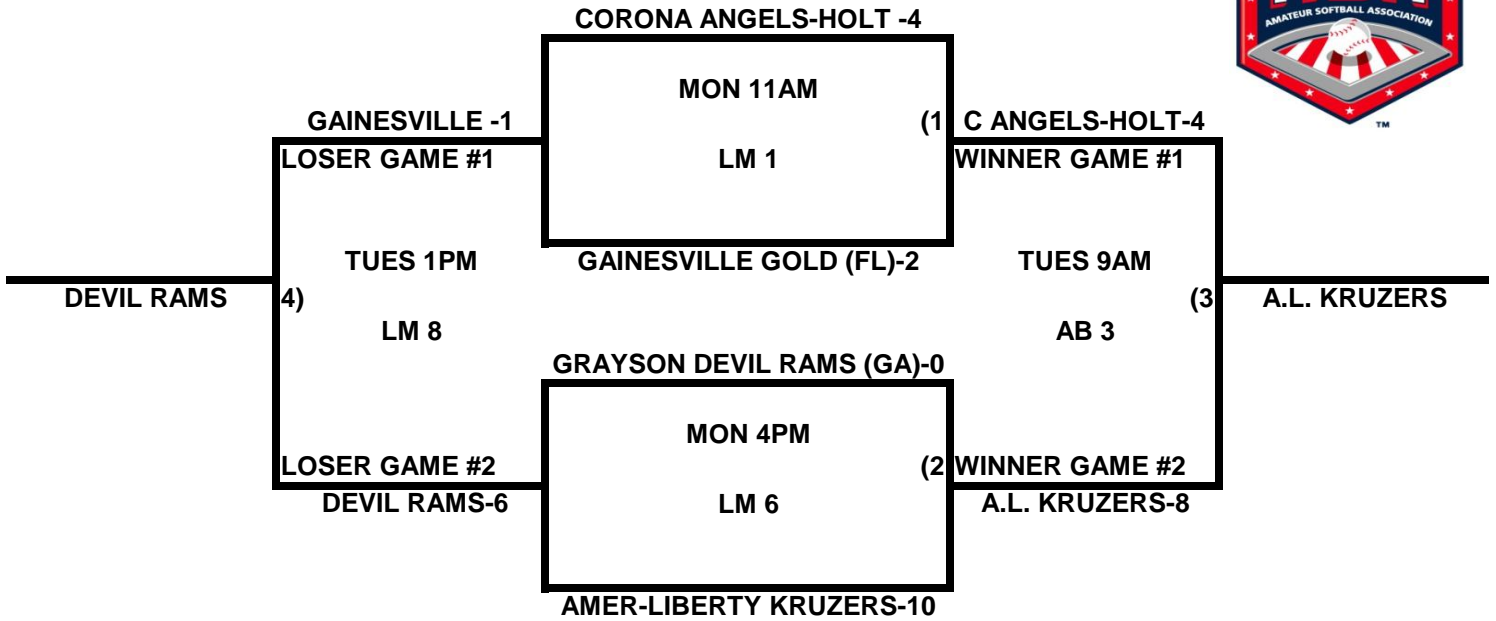

2009 USA/ASA 14 AND UNDER NATIONAL CHAMPIONSHIP FINALS POOL BRACKETS LOST MOUNTAIN AND AL BISHOP COMPLEX

POOL S