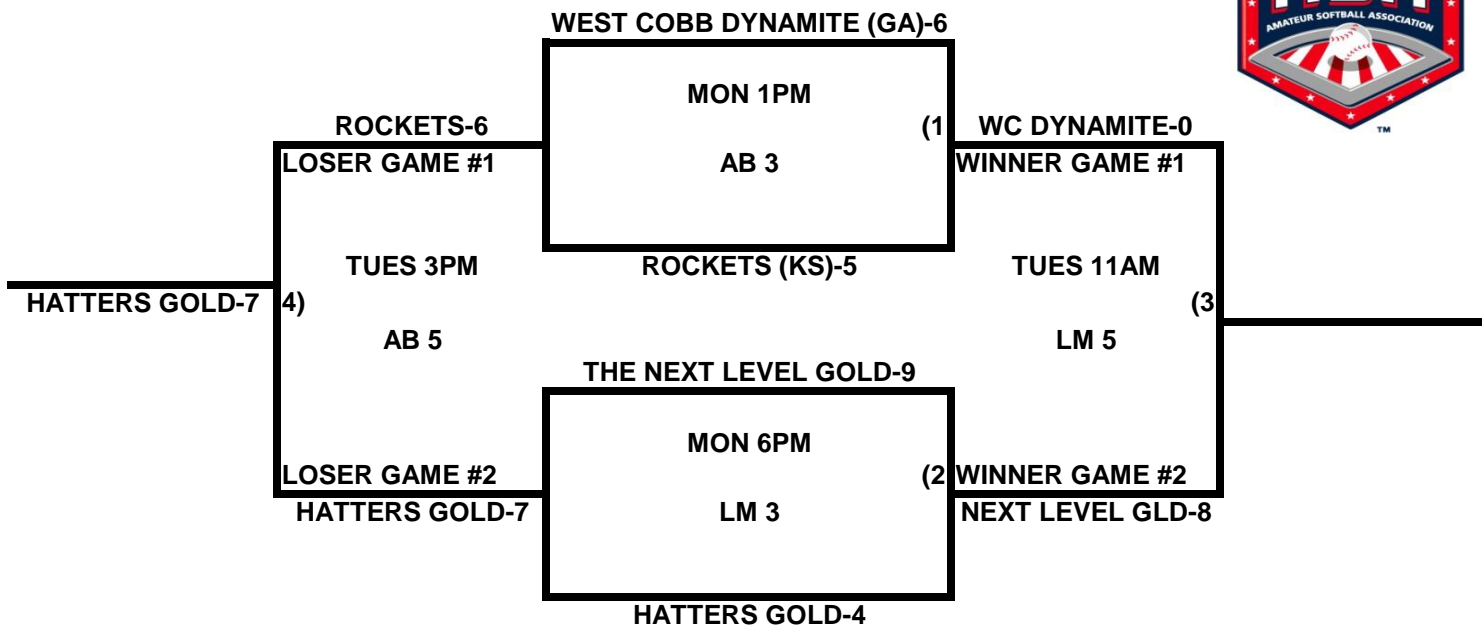

POOL W

POOL X

2009 USA/ASA 14 AND UNDER NATIONAL CHAMPIONSHIP FINALS POOL
BRACKETS LOST MOUNTAIN AND AL BISHOP COMPLEX

POOL Y

POOL Z

2009 USA/ASA 14 AND UNDER NATIONAL CHAMPIONSHIP FINALS POOL BRACKETS LOST MOUNTAIN AND AL BISHOP COMPLEX

POOL AA

POOL BB

LIL' SAINTS - 1

2009 USA/ASA 14 AND UNDER NATIONAL CHAMPIONSHIP FINALS POOL BRACKETS LOST MOUNTAIN AND AL BISHOP COMPLEX

POOL CC

POOL DD

**2009 USA/ASA 14 AND UNDER NATIONAL CHAMPIONSHIP FINALS POOL
BRACKETS LOST MOUNTAIN AND AL BISHOP COMPLEX**

POOL EE

POOL FF

**2009 USA/ASA 14 AND UNDER NATIONAL CHAMPIONSHIP FINALS POOL
BRACKETS LOST MOUNTAIN AND AL BISHOP COMPLEX**

POOL DD

- TEAM 1** CORONA ANGELS-SMITH (CA)
- TEAM 2** GEORGIA STING (GA)
- TEAM 3** SOUTHERN FORCE (IL)