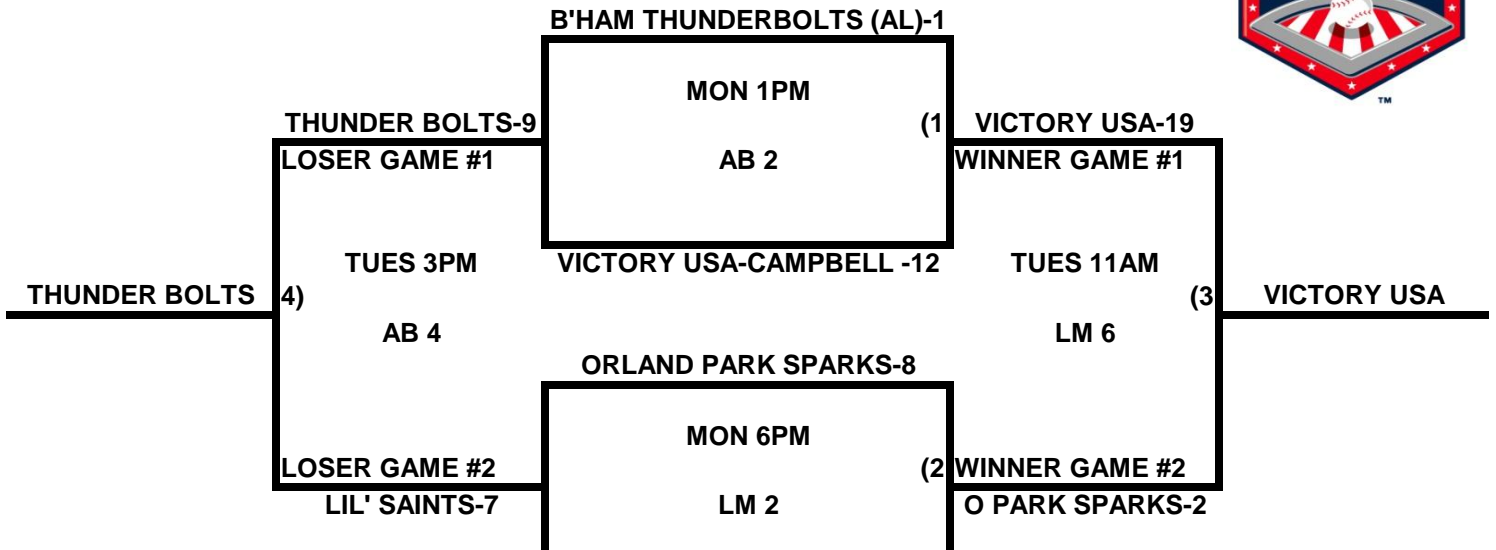

2009 USA/ASA 14 AND UNDER NATIONAL CHAMPIONSHIP FINALS POOL BRACKETS LOST MOUNTAIN AND AL BISHOP COMPLEX

POOL AA

POOL BB