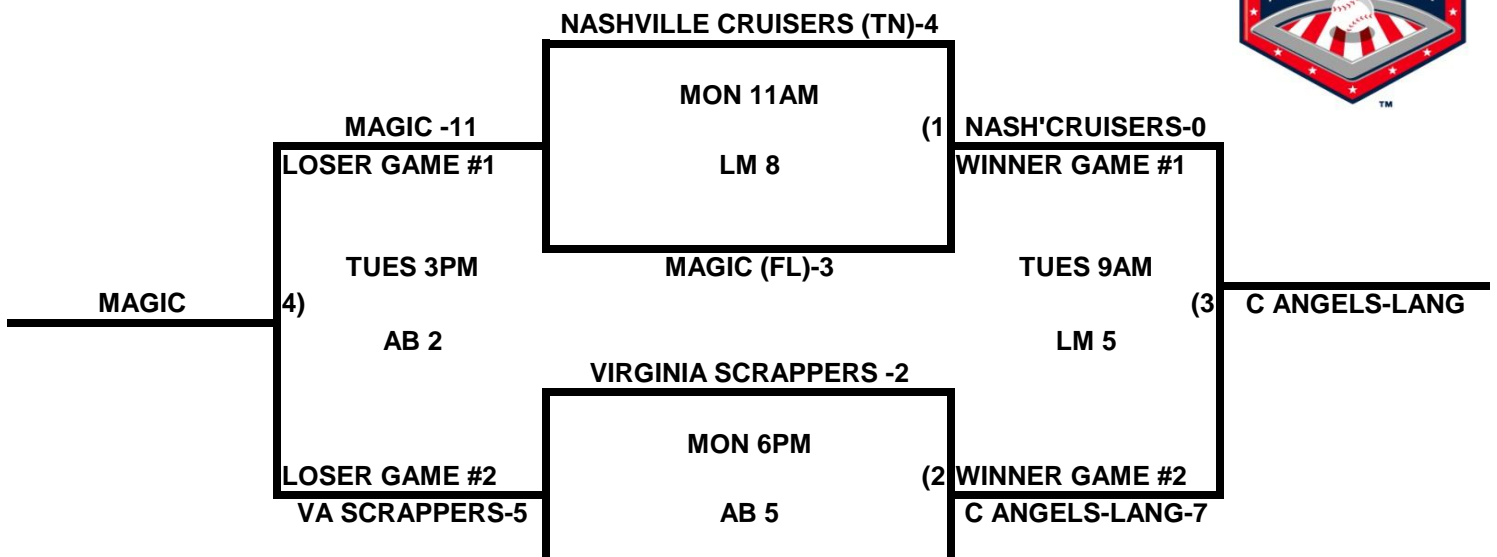

POOL W

POOL X

2009 USA/ASA 14 AND UNDER NATIONAL CHAMPIONSHIP FINALS POOL
BRACKETS LOST MOUNTAIN AND AL BISHOP COMPLEX

POOL Y

POOL Z

2009 USA/ASA 14 AND UNDER NATIONAL CHAMPIONSHIP FINALS POOL BRACKETS LOST MOUNTAIN AND AL BISHOP COMPLEX

POOL AA

POOL BB

LIL' SAINTS - 1

2009 USA/ASA 14 AND UNDER NATIONAL CHAMPIONSHIP FINALS POOL BRACKETS LOST MOUNTAIN AND AL BISHOP COMPLEX

POOL CC

POOL DD

**2009 USA/ASA 14 AND UNDER NATIONAL CHAMPIONSHIP FINALS POOL
BRACKETS LOST MOUNTAIN AND AL BISHOP COMPLEX**