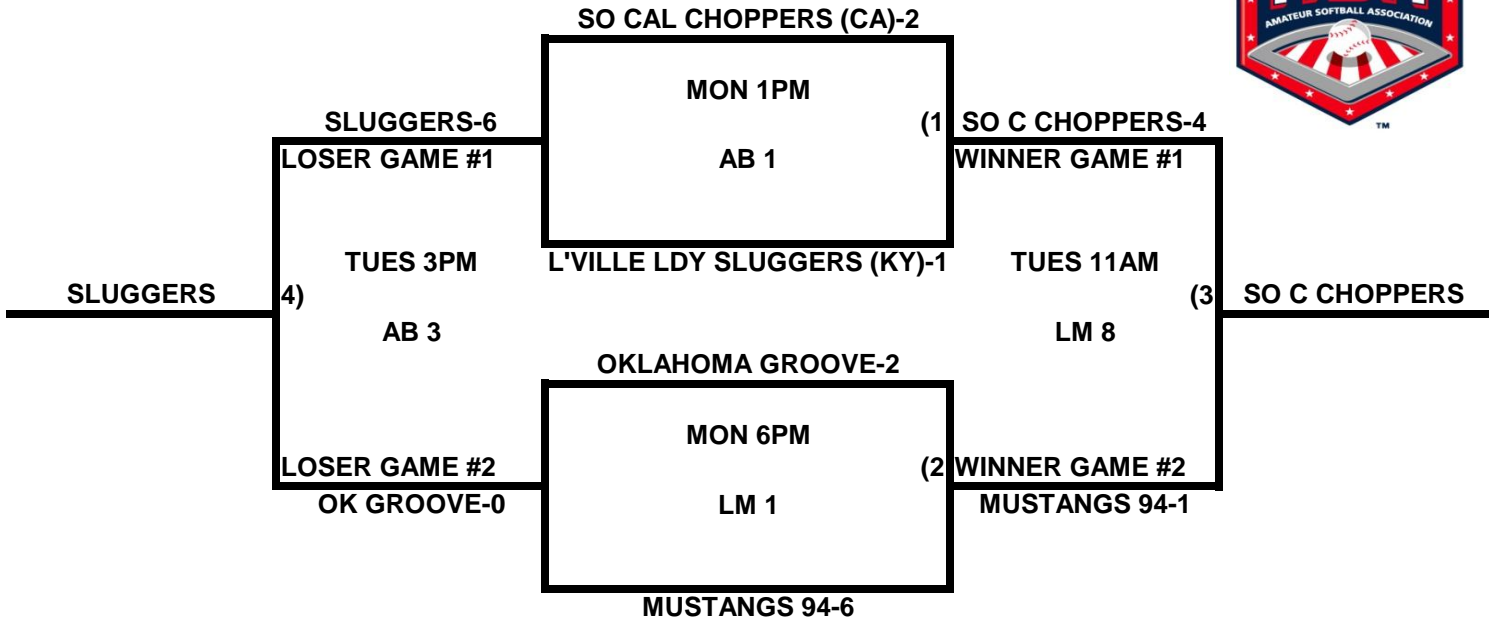

POOL W

POOL X

2009 USA/ASA 14 AND UNDER NATIONAL CHAMPIONSHIP FINALS POOL
BRACKETS LOST MOUNTAIN AND AL BISHOP COMPLEX

POOL Y

POOL Z

2009 USA/ASA 14 AND UNDER NATIONAL CHAMPIONSHIP FINALS POOL BRACKETS LOST MOUNTAIN AND AL BISHOP COMPLEX

POOL AA

POOL BB

LIL' SAINTS - 1

2009 USA/ASA 14 AND UNDER NATIONAL CHAMPIONSHIP FINALS POOL BRACKETS LOST MOUNTAIN AND AL BISHOP COMPLEX

POOL CC

POOL DD

**2009 USA/ASA 14 AND UNDER NATIONAL CHAMPIONSHIP FINALS POOL
BRACKETS LOST MOUNTAIN AND AL BISHOP COMPLEX**