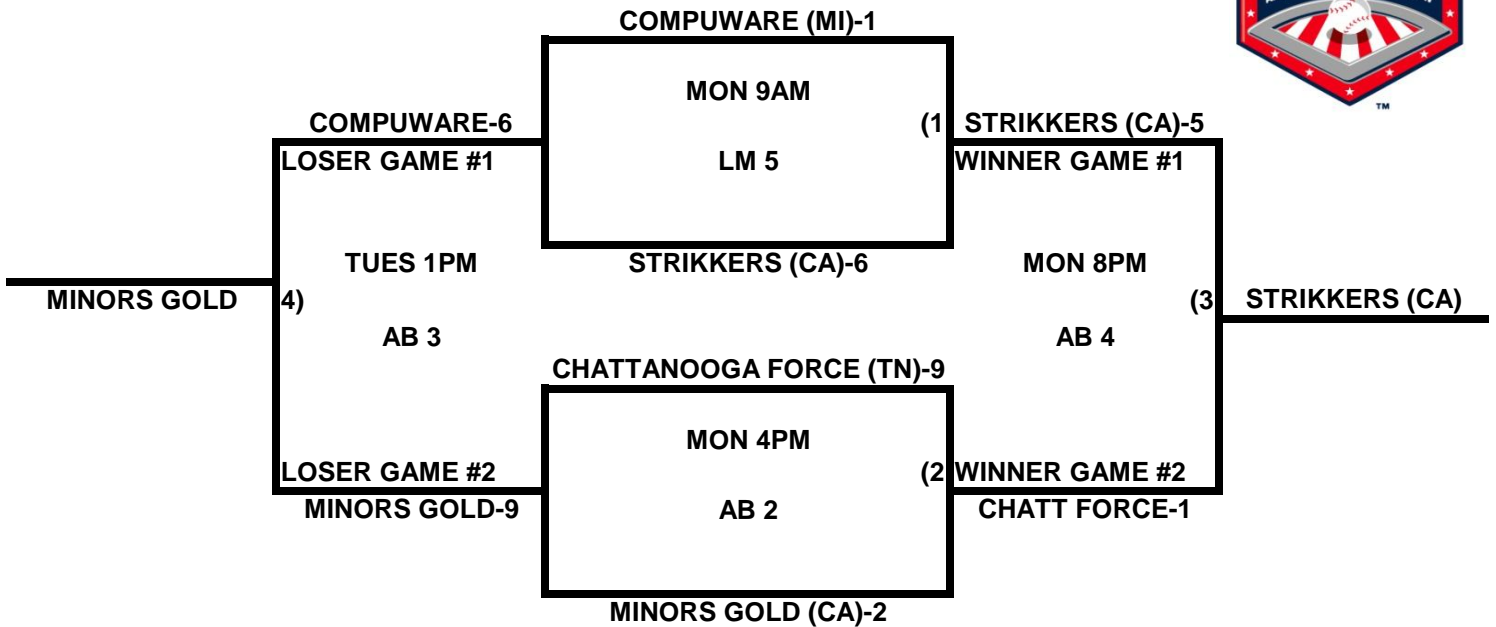

POOL G

POOL H

2009 USA/ASA 14 AND UNDER NATIONAL CHAMPIONSHIP FINALS POOL BRACKETS LOST MOUNTAIN AND AL BISHOP COMPLEX

POOL I

POOL J

2009 USA/ASA 14 AND UNDER NATIONAL CHAMPIONSHIP FINALS POOL BRACKETS LOST MOUNTAIN AND AL BISHOP COMPLEX

POOL K

POOL L

**2009 USA/ASA 14 AND UNDER NATIONAL CHAMPIONSHIP FINALS POOL
BRACKETS LOST MOUNTAIN AND AL BISHOP COMPLEX**

POOL M

POOL N

2009 USA/ASA 14 AND UNDER NATIONAL CHAMPIONSHIP FINALS POOL BRACKETS LOST MOUNTAIN AND AL BISHOP COMPLEX