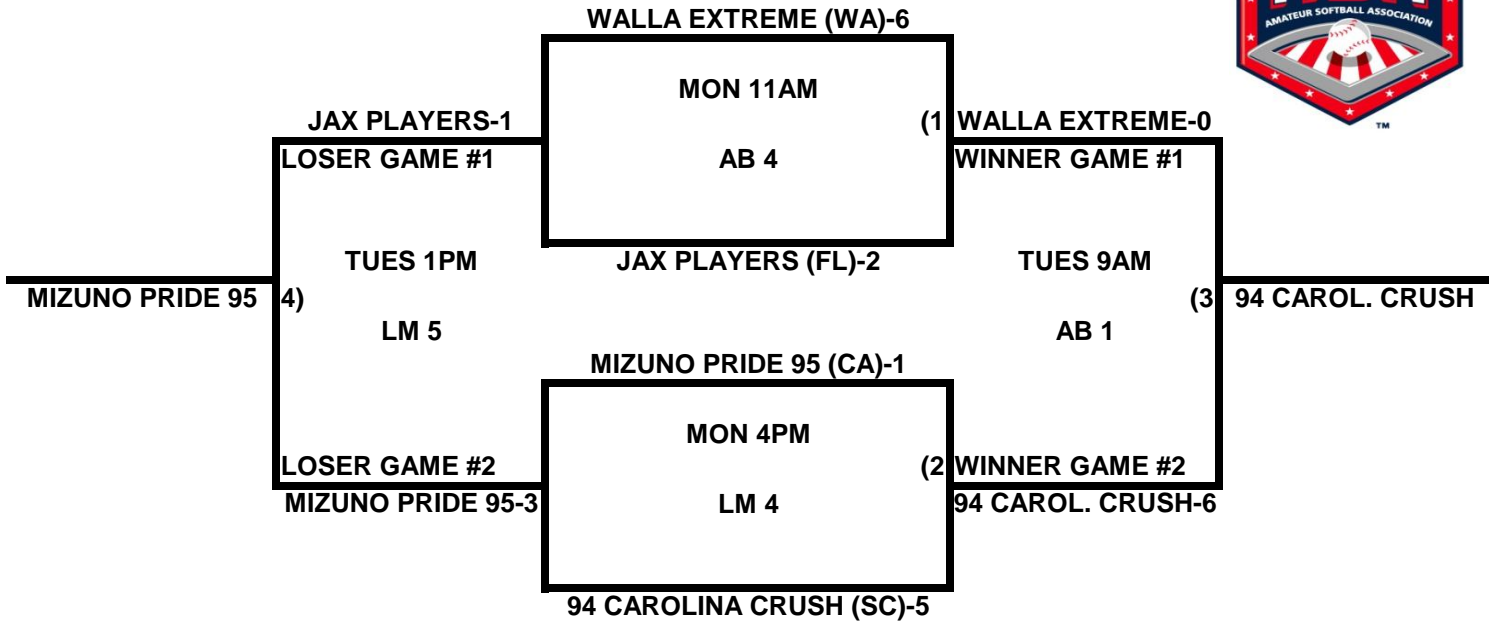

POOL O

POOL P

**2009 USA/ASA 14 AND UNDER NATIONAL CHAMPIONSHIP FINALS POOL
BRACKETS LOST MOUNTAIN AND AL BISHOP COMPLEX**

POOL Q

POOL R

2009 USA/ASA 14 AND UNDER NATIONAL CHAMPIONSHIP FINALS POOL BRACKETS LOST MOUNTAIN AND AL BISHOP COMPLEX