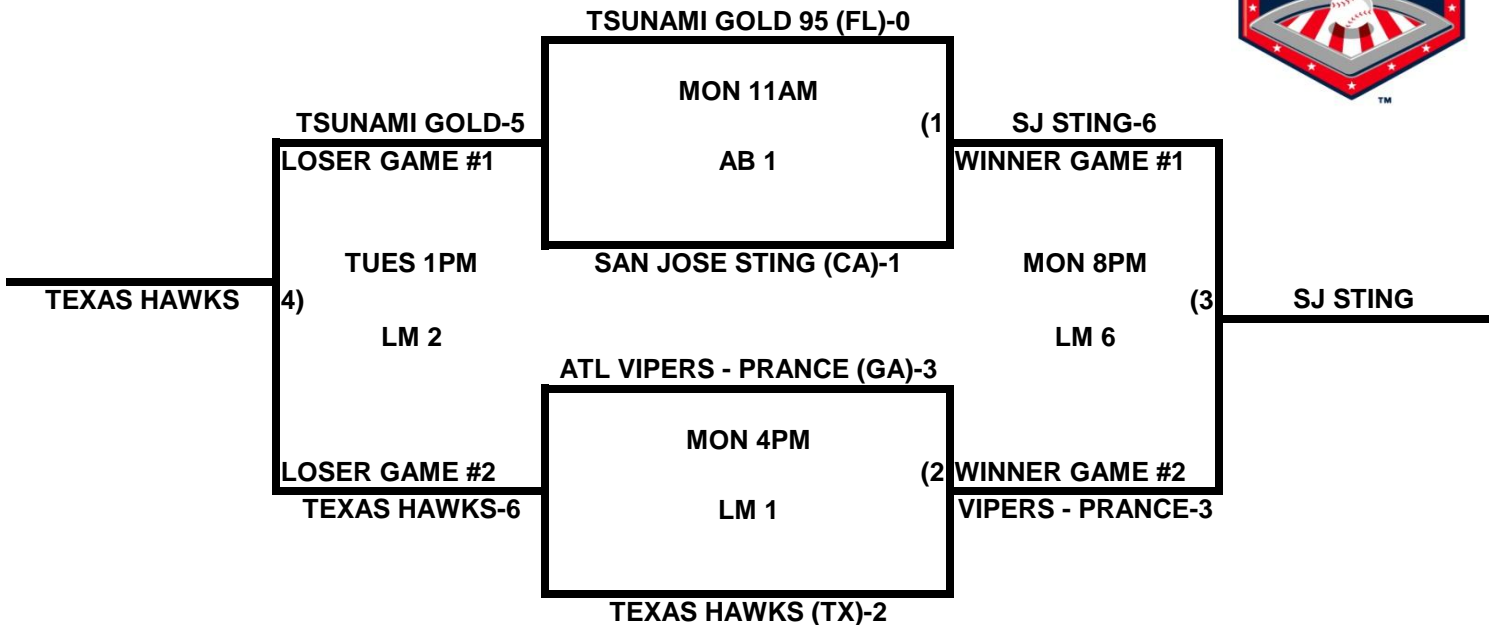

POOL K

POOL L

**2009 USA/ASA 14 AND UNDER NATIONAL CHAMPIONSHIP FINALS POOL
BRACKETS LOST MOUNTAIN AND AL BISHOP COMPLEX**

POOL M

POOL N

2009 USA/ASA 14 AND UNDER NATIONAL CHAMPIONSHIP FINALS POOL BRACKETS LOST MOUNTAIN AND AL BISHOP COMPLEX

POOL O

POOL P

**2009 USA/ASA 14 AND UNDER NATIONAL CHAMPIONSHIP FINALS POOL
BRACKETS LOST MOUNTAIN AND AL BISHOP COMPLEX**

POOL Q

POOL R

2009 USA/ASA 14 AND UNDER NATIONAL CHAMPIONSHIP FINALS POOL BRACKETS LOST MOUNTAIN AND AL BISHOP COMPLEX