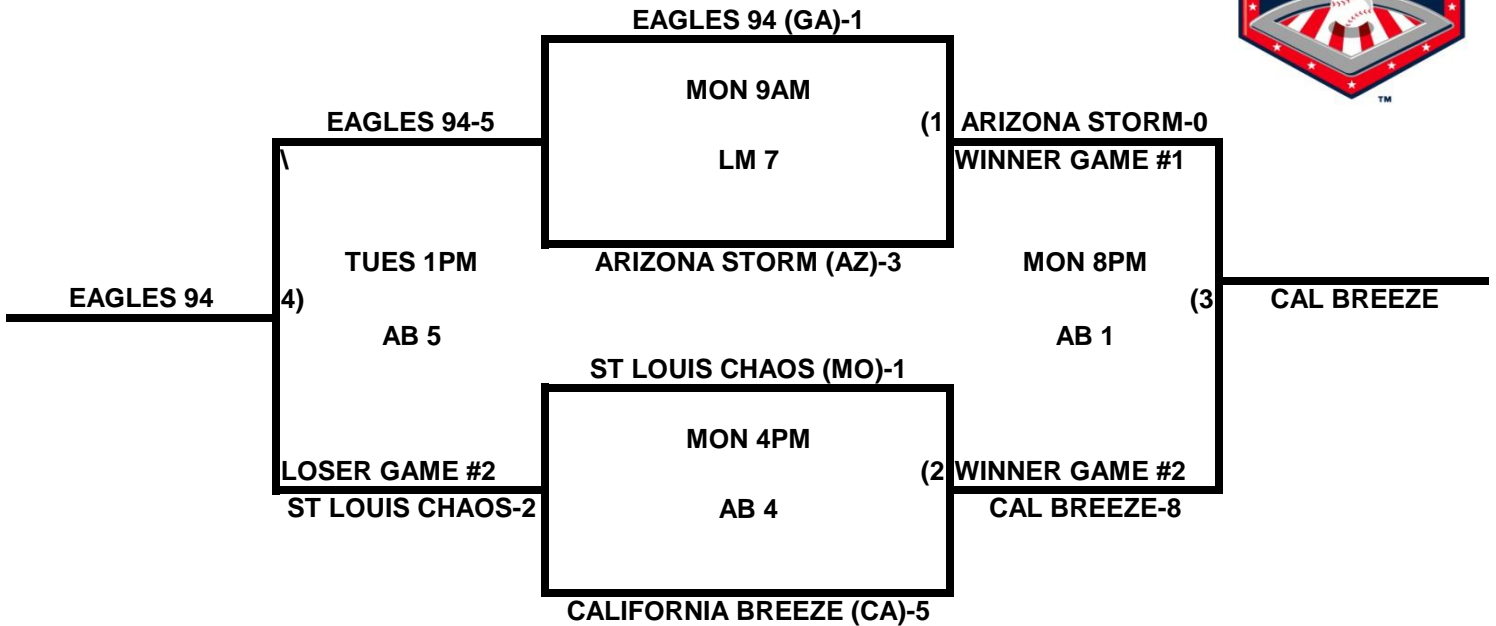

POOL G

POOL H

2009 USA/ASA 14 AND UNDER NATIONAL CHAMPIONSHIP FINALS POOL BRACKETS LOST MOUNTAIN AND AL BISHOP COMPLEX

POOL I

POOL J

2009 USA/ASA 14 AND UNDER NATIONAL CHAMPIONSHIP FINALS POOL BRACKETS LOST MOUNTAIN AND AL BISHOP COMPLEX

POOL K

POOL L

**2009 USA/ASA 14 AND UNDER NATIONAL CHAMPIONSHIP FINALS POOL
BRACKETS LOST MOUNTAIN AND AL BISHOP COMPLEX**

POOL M

POOL N

2009 USA/ASA 14 AND UNDER NATIONAL CHAMPIONSHIP FINALS POOL BRACKETS LOST MOUNTAIN AND AL BISHOP COMPLEX