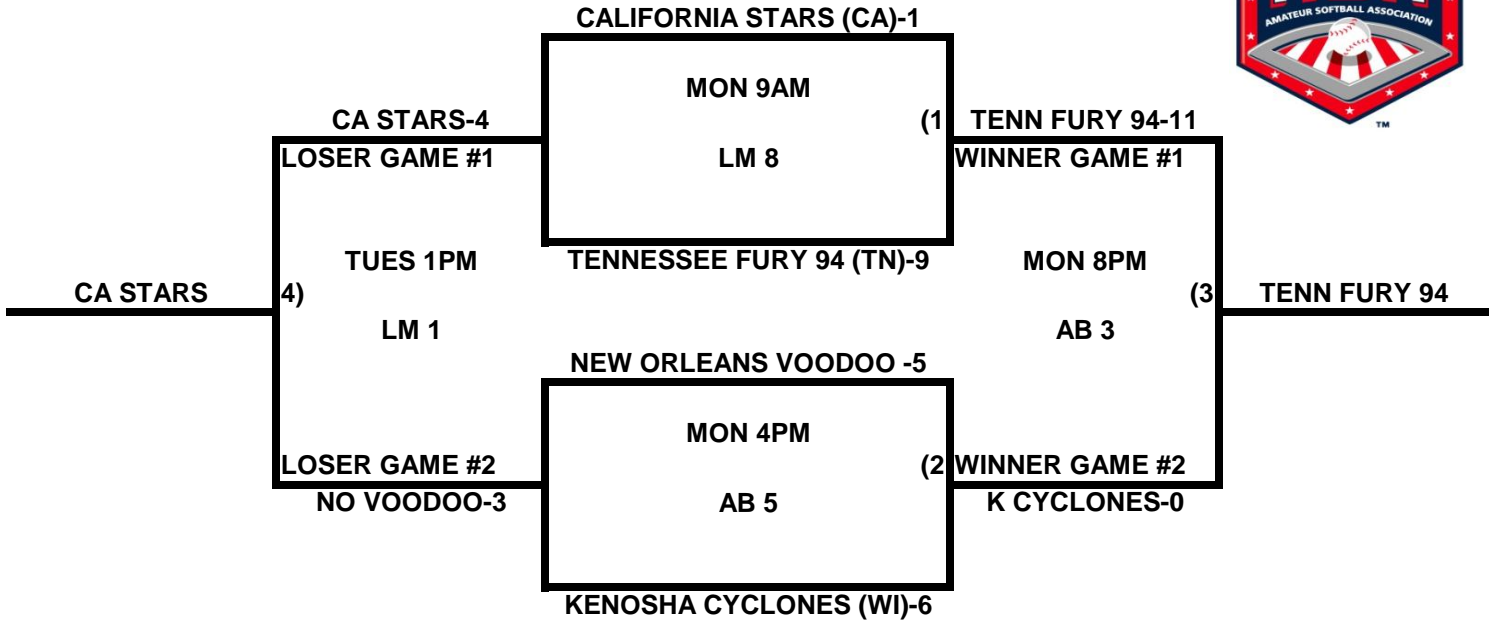

POOL K

POOL L

**2009 USA/ASA 14 AND UNDER NATIONAL CHAMPIONSHIP FINALS POOL
BRACKETS LOST MOUNTAIN AND AL BISHOP COMPLEX**

POOL M

POOL N

2009 USA/ASA 14 AND UNDER NATIONAL CHAMPIONSHIP FINALS POOL BRACKETS LOST MOUNTAIN AND AL BISHOP COMPLEX

POOL O

POOL P

**2009 USA/ASA 14 AND UNDER NATIONAL CHAMPIONSHIP FINALS POOL
BRACKETS LOST MOUNTAIN AND AL BISHOP COMPLEX**

POOL Q

POOL R

2009 USA/ASA 14 AND UNDER NATIONAL CHAMPIONSHIP FINALS POOL BRACKETS LOST MOUNTAIN AND AL BISHOP COMPLEX