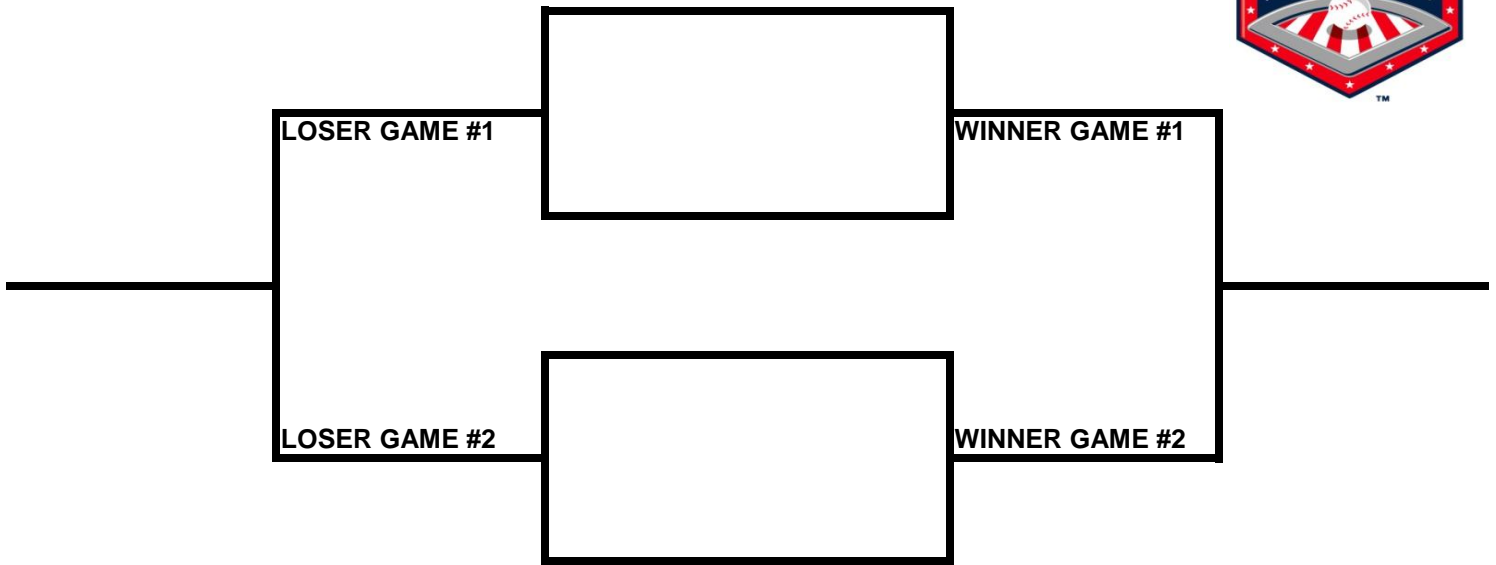

**2009 USA/ASA 14 AND UNDER NATIONAL CHAMPIONSHIP FINALS POOL
BRACKETS LOST MOUNTAIN AND AL BISHOP COMPLEX**

POOL EE