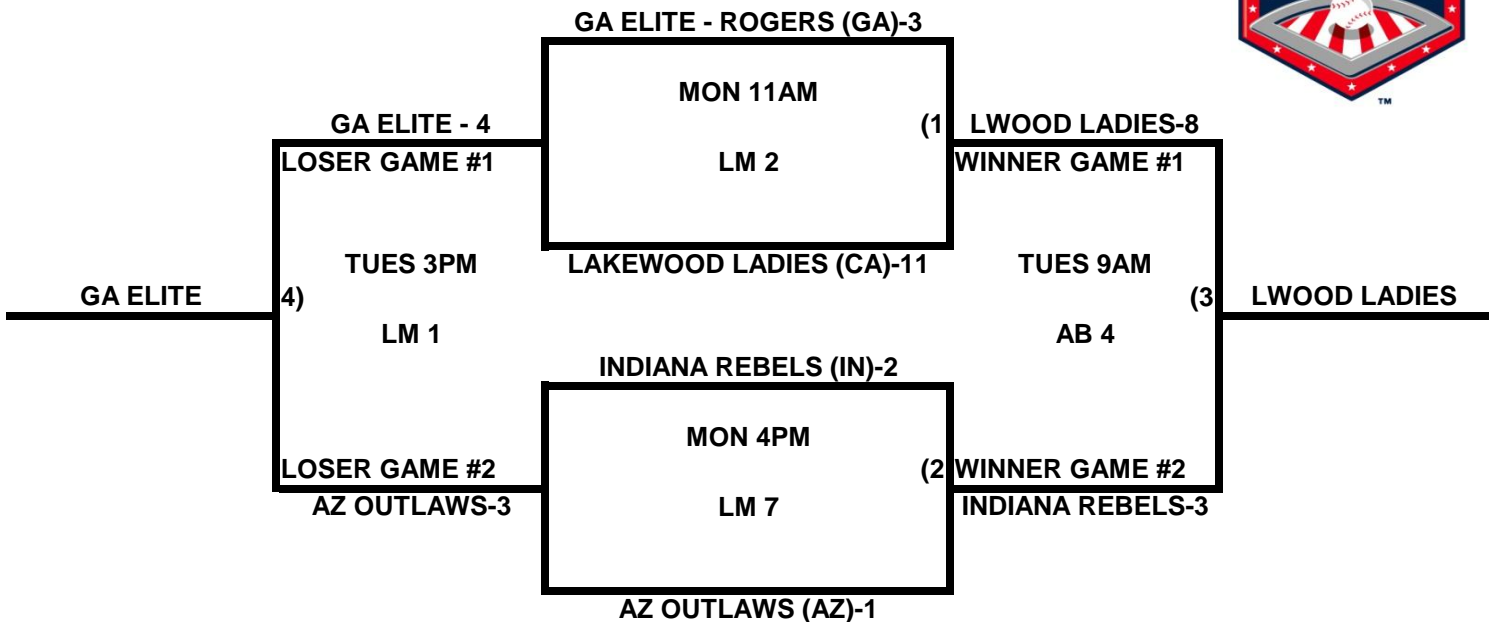

2009 USA/ASA 14 AND UNDER NATIONAL CHAMPIONSHIP FINALS POOL BRACKETS LOST MOUNTAIN AND AL BISHOP COMPLEX

POOL S

POOL T