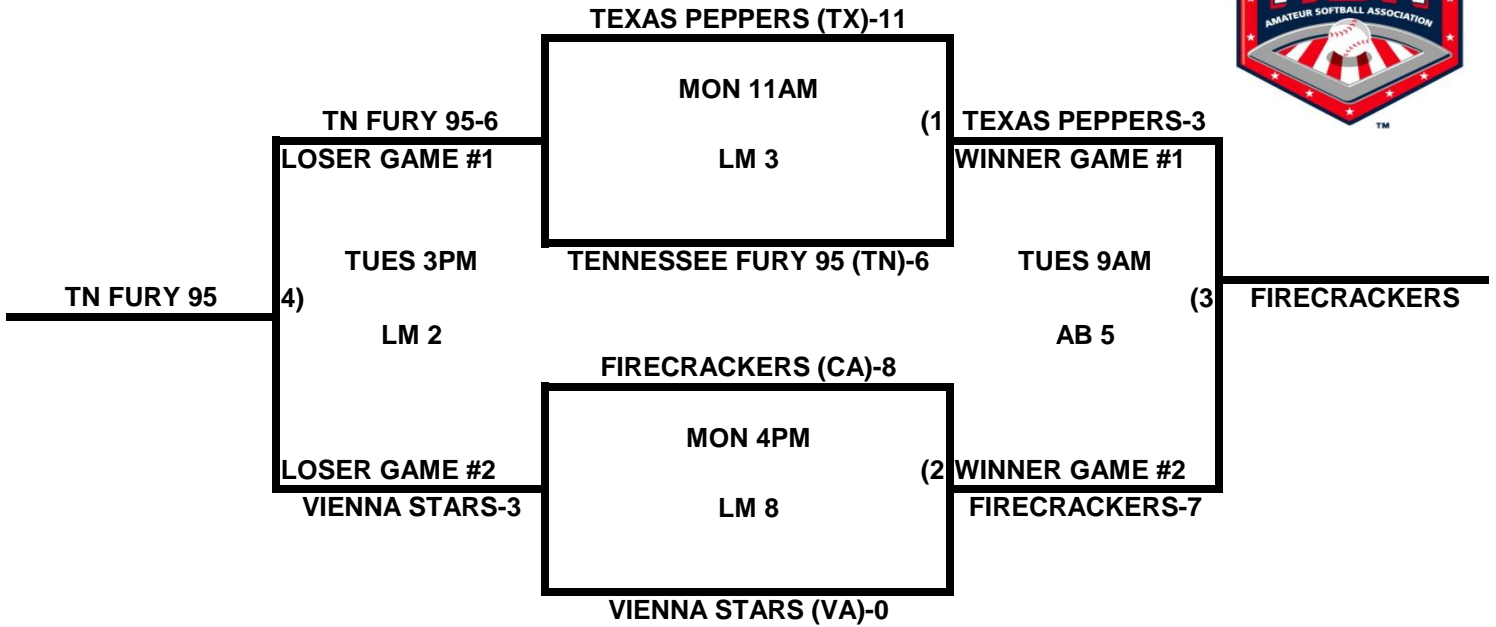

POOL S

POOL T

2009 USA/ASA 14 AND UNDER NATIONAL CHAMPIONSHIP FINALS POOL BRACKETS LOST MOUNTAIN AND AL BISHOP COMPLEX

POOL U

POOL V

2009 USA/ASA 14 AND UNDER NATIONAL CHAMPIONSHIP FINALS POOL BRACKETS LOST MOUNTAIN AND AL BISHOP COMPLEX

POOL W

POOL X

2009 USA/ASA 14 AND UNDER NATIONAL CHAMPIONSHIP FINALS POOL
BRACKETS LOST MOUNTAIN AND AL BISHOP COMPLEX

POOL Y

POOL Z

2009 USA/ASA 14 AND UNDER NATIONAL CHAMPIONSHIP FINALS POOL BRACKETS LOST MOUNTAIN AND AL BISHOP COMPLEX