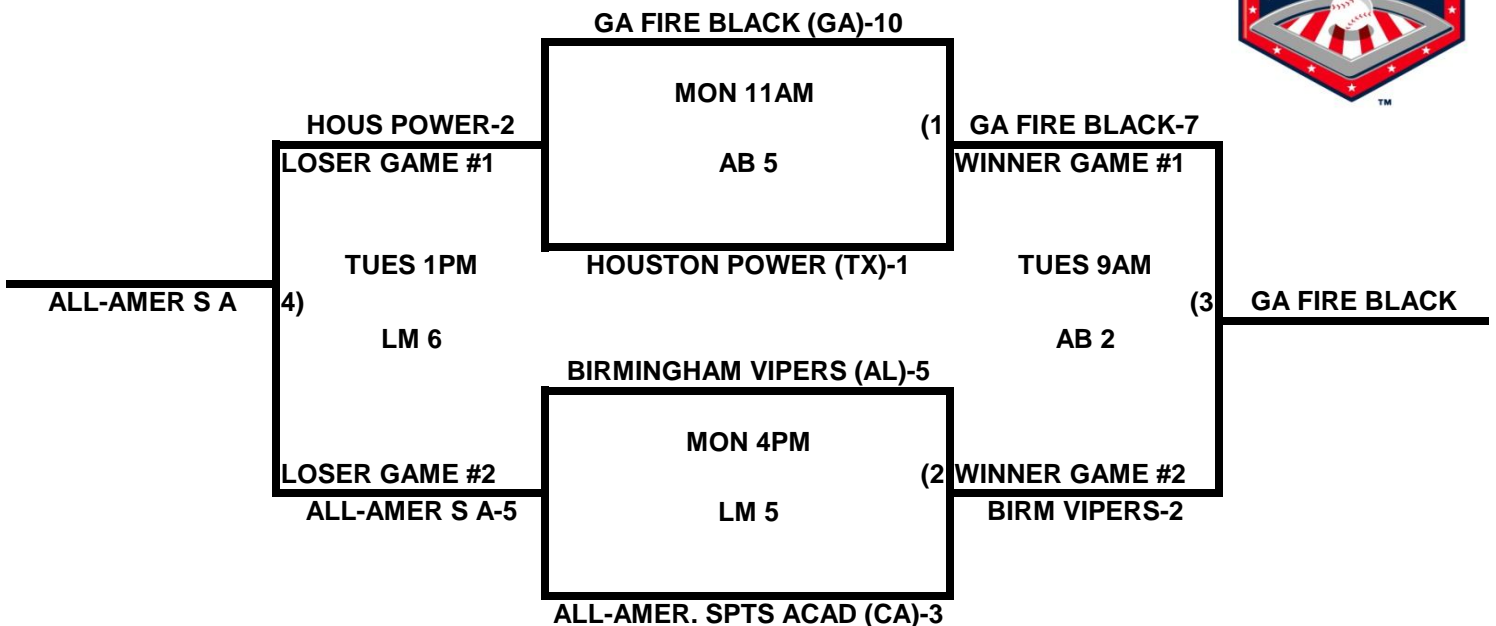

POOL K

POOL L

**2009 USA/ASA 14 AND UNDER NATIONAL CHAMPIONSHIP FINALS POOL
BRACKETS LOST MOUNTAIN AND AL BISHOP COMPLEX**

POOL M

POOL N

2009 USA/ASA 14 AND UNDER NATIONAL CHAMPIONSHIP FINALS POOL BRACKETS LOST MOUNTAIN AND AL BISHOP COMPLEX

POOL O

POOL P

**2009 USA/ASA 14 AND UNDER NATIONAL CHAMPIONSHIP FINALS POOL
BRACKETS LOST MOUNTAIN AND AL BISHOP COMPLEX**

POOL Q

POOL R

2009 USA/ASA 14 AND UNDER NATIONAL CHAMPIONSHIP FINALS POOL BRACKETS LOST MOUNTAIN AND AL BISHOP COMPLEX