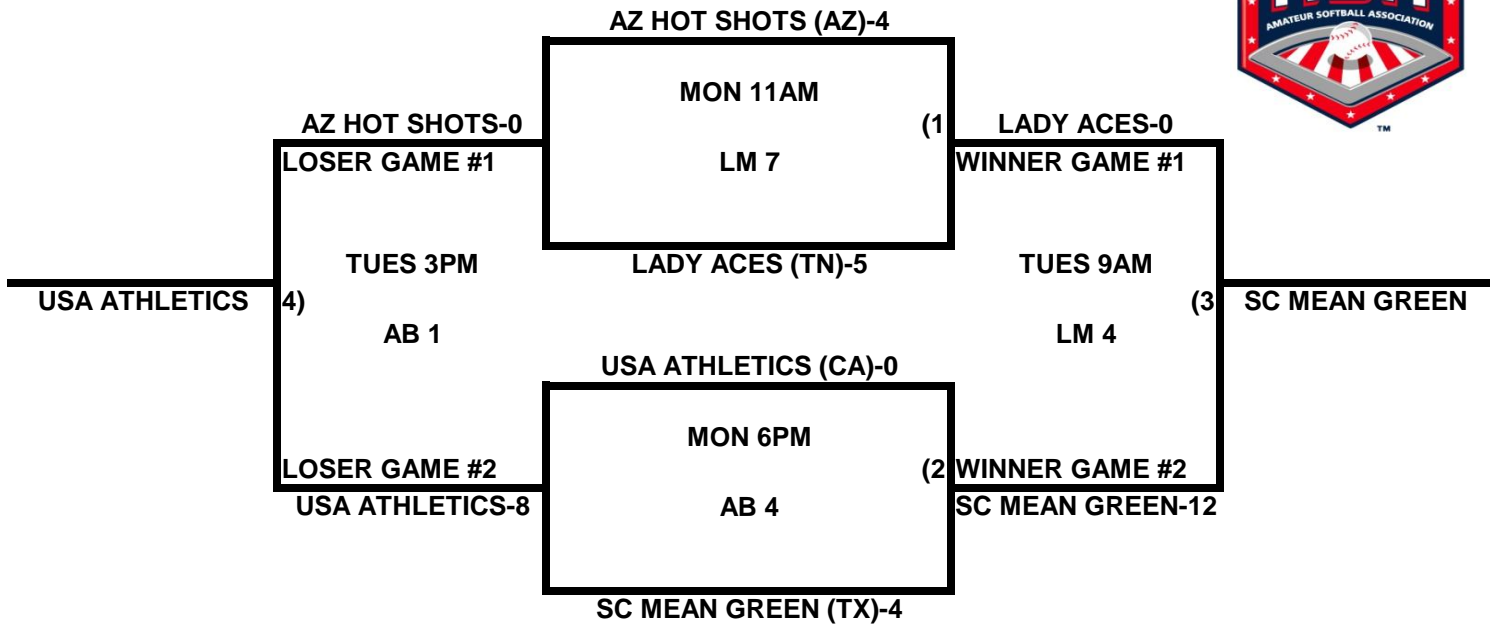

POOL W

POOL X

2009 USA/ASA 14 AND UNDER NATIONAL CHAMPIONSHIP FINALS POOL
BRACKETS LOST MOUNTAIN AND AL BISHOP COMPLEX

POOL Y

POOL Z

2009 USA/ASA 14 AND UNDER NATIONAL CHAMPIONSHIP FINALS POOL BRACKETS LOST MOUNTAIN AND AL BISHOP COMPLEX

POOL AA

POOL BB

LIL' SAINTS - 1

2009 USA/ASA 14 AND UNDER NATIONAL CHAMPIONSHIP FINALS POOL BRACKETS LOST MOUNTAIN AND AL BISHOP COMPLEX

POOL CC

POOL DD

**2009 USA/ASA 14 AND UNDER NATIONAL CHAMPIONSHIP FINALS POOL
BRACKETS LOST MOUNTAIN AND AL BISHOP COMPLEX**