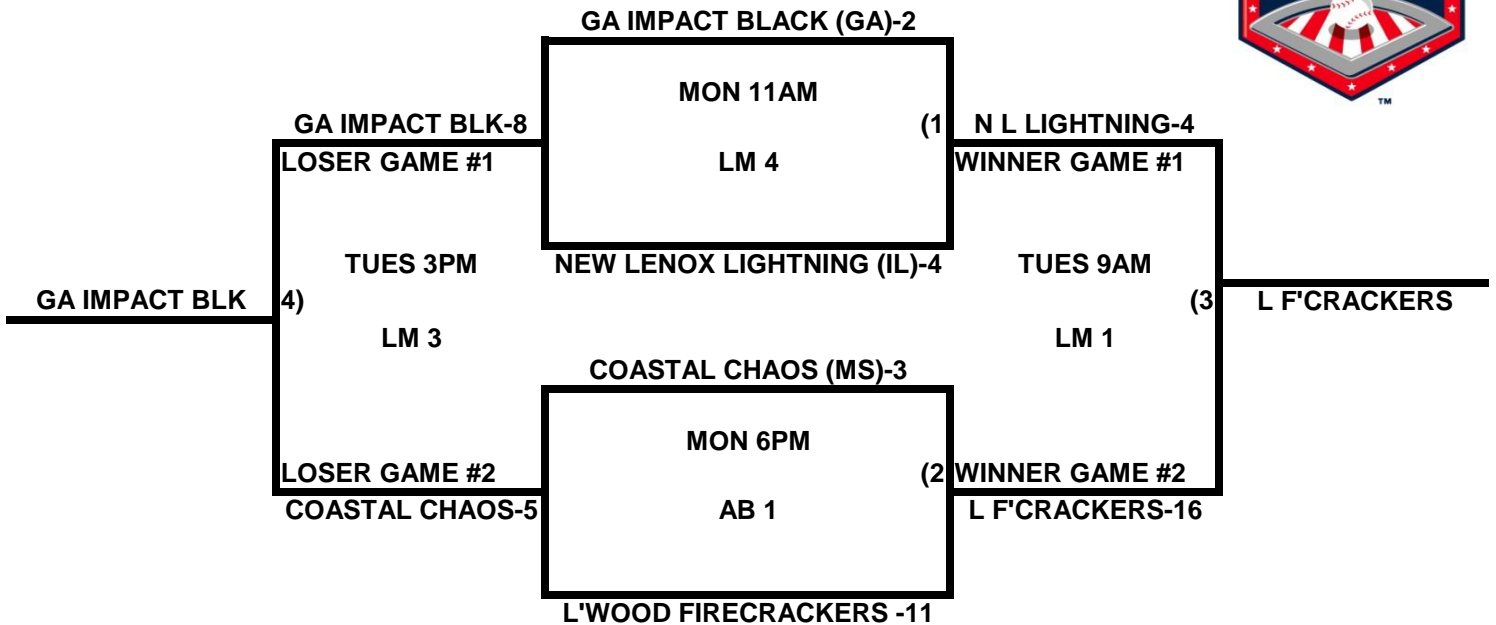

POOL S

POOL T

2009 USA/ASA 14 AND UNDER NATIONAL CHAMPIONSHIP FINALS POOL BRACKETS LOST MOUNTAIN AND AL BISHOP COMPLEX

POOL U

POOL V

2009 USA/ASA 14 AND UNDER NATIONAL CHAMPIONSHIP FINALS POOL BRACKETS LOST MOUNTAIN AND AL BISHOP COMPLEX

POOL W

POOL X

2009 USA/ASA 14 AND UNDER NATIONAL CHAMPIONSHIP FINALS POOL
BRACKETS LOST MOUNTAIN AND AL BISHOP COMPLEX

POOL Y

POOL Z

2009 USA/ASA 14 AND UNDER NATIONAL CHAMPIONSHIP FINALS POOL BRACKETS LOST MOUNTAIN AND AL BISHOP COMPLEX