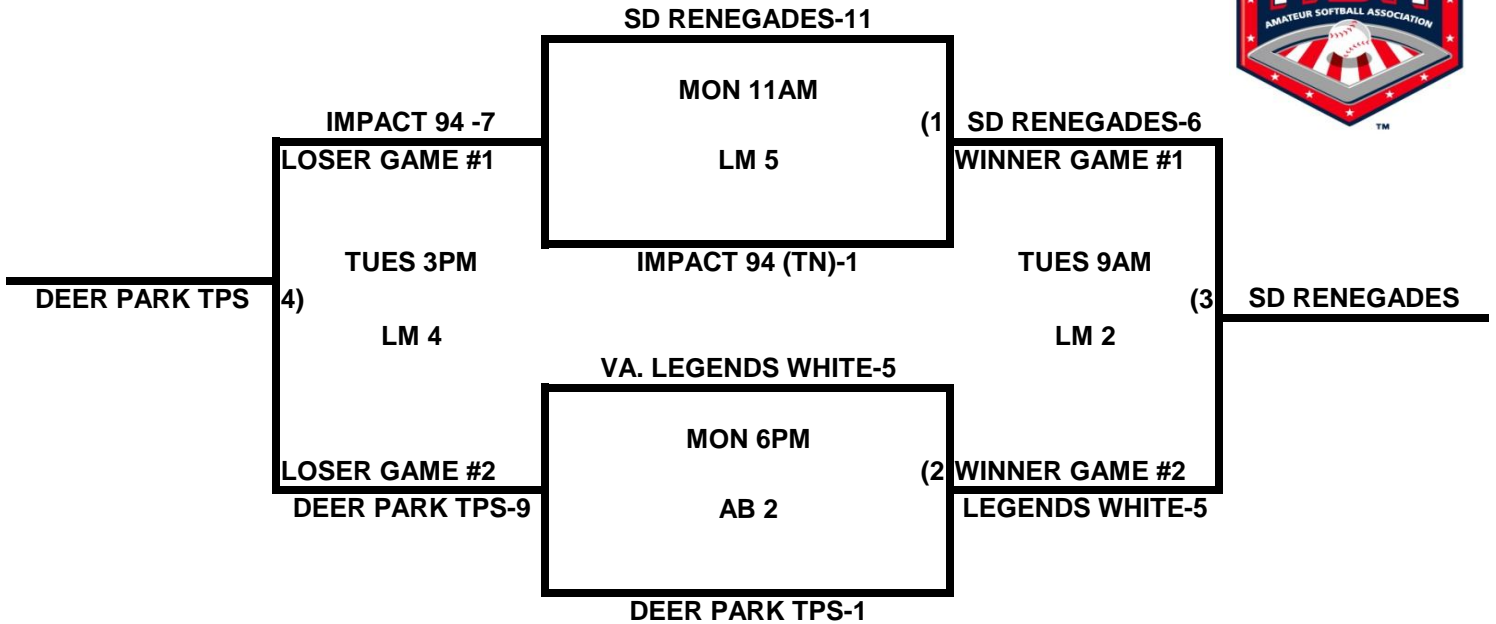

2009 USA/ASA 14 AND UNDER NATIONAL CHAMPIONSHIP FINALS POOL BRACKETS LOST MOUNTAIN AND AL BISHOP COMPLEX

POOL W