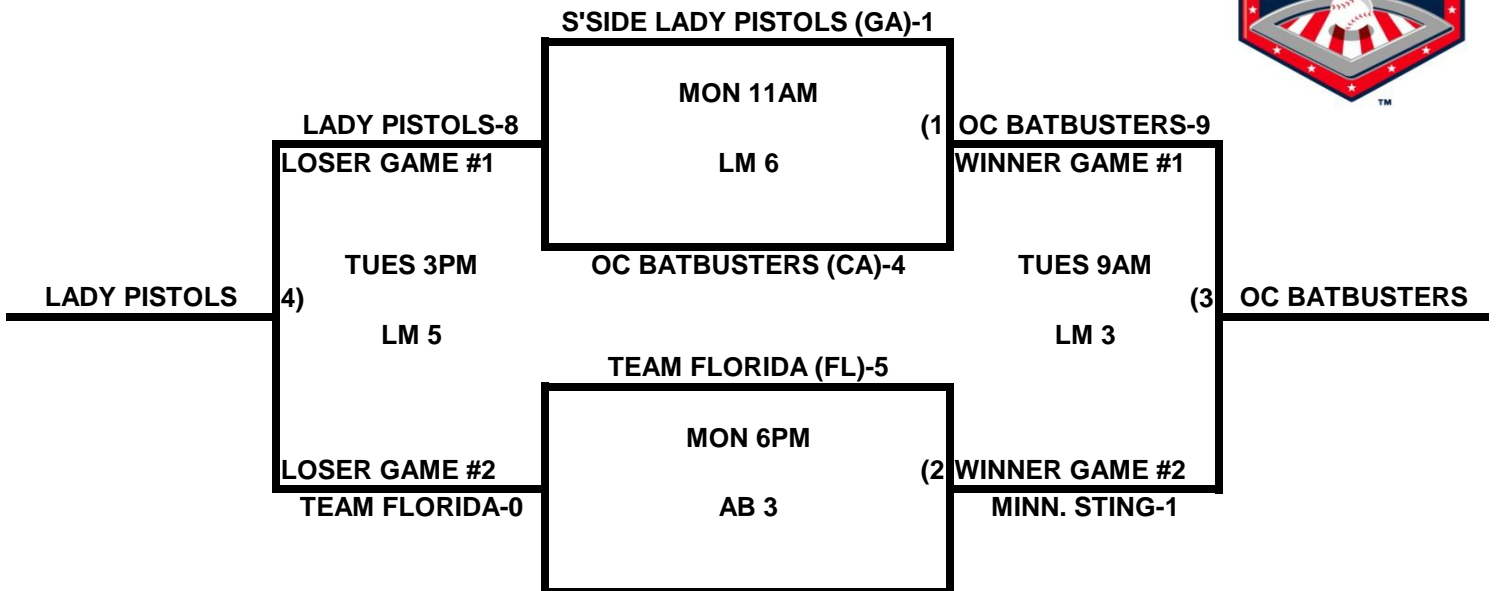

POOL S

POOL T

2009 USA/ASA 14 AND UNDER NATIONAL CHAMPIONSHIP FINALS POOL BRACKETS LOST MOUNTAIN AND AL BISHOP COMPLEX

POOL U

POOL V

2009 USA/ASA 14 AND UNDER NATIONAL CHAMPIONSHIP FINALS POOL BRACKETS LOST MOUNTAIN AND AL BISHOP COMPLEX

POOL W

POOL X

2009 USA/ASA 14 AND UNDER NATIONAL CHAMPIONSHIP FINALS POOL
BRACKETS LOST MOUNTAIN AND AL BISHOP COMPLEX

POOL Y

POOL Z

2009 USA/ASA 14 AND UNDER NATIONAL CHAMPIONSHIP FINALS POOL BRACKETS LOST MOUNTAIN AND AL BISHOP COMPLEX