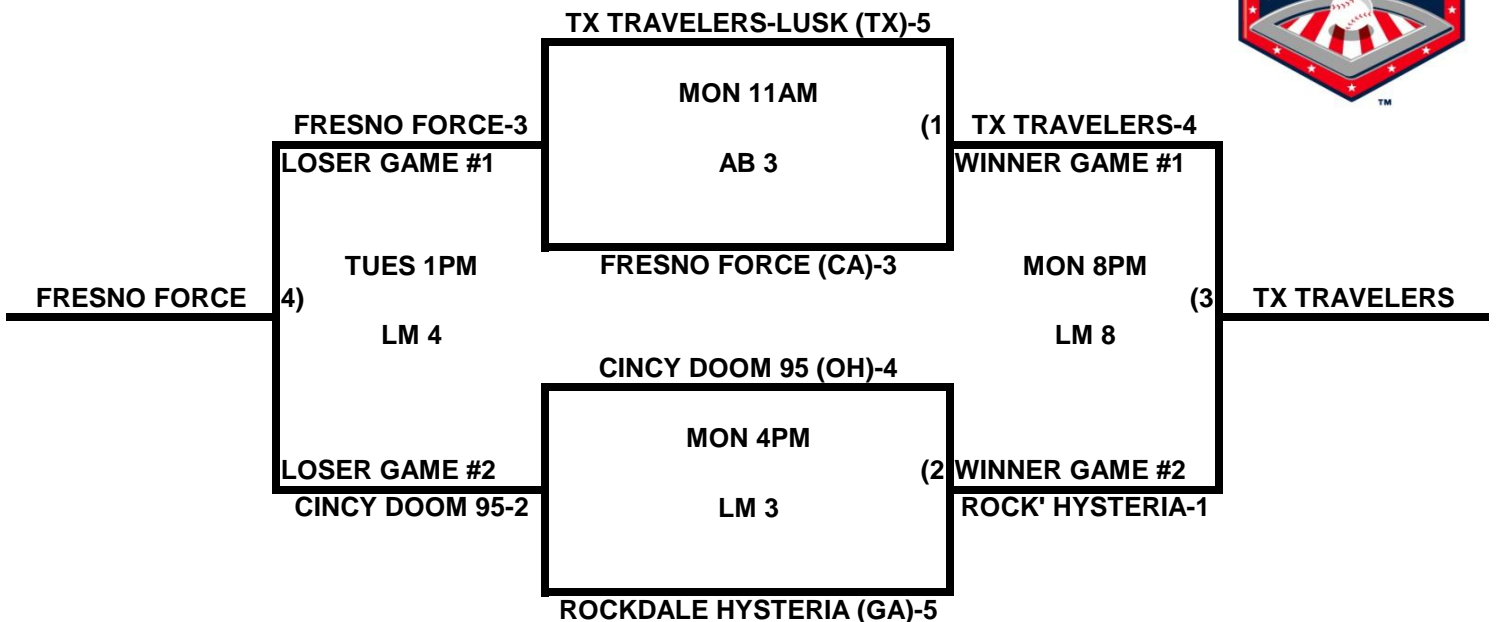

POOL K

POOL L

**2009 USA/ASA 14 AND UNDER NATIONAL CHAMPIONSHIP FINALS POOL
BRACKETS LOST MOUNTAIN AND AL BISHOP COMPLEX**

POOL M

POOL N

2009 USA/ASA 14 AND UNDER NATIONAL CHAMPIONSHIP FINALS POOL BRACKETS LOST MOUNTAIN AND AL BISHOP COMPLEX

POOL O

POOL P

**2009 USA/ASA 14 AND UNDER NATIONAL CHAMPIONSHIP FINALS POOL
BRACKETS LOST MOUNTAIN AND AL BISHOP COMPLEX**

POOL Q

POOL R

2009 USA/ASA 14 AND UNDER NATIONAL CHAMPIONSHIP FINALS POOL BRACKETS LOST MOUNTAIN AND AL BISHOP COMPLEX