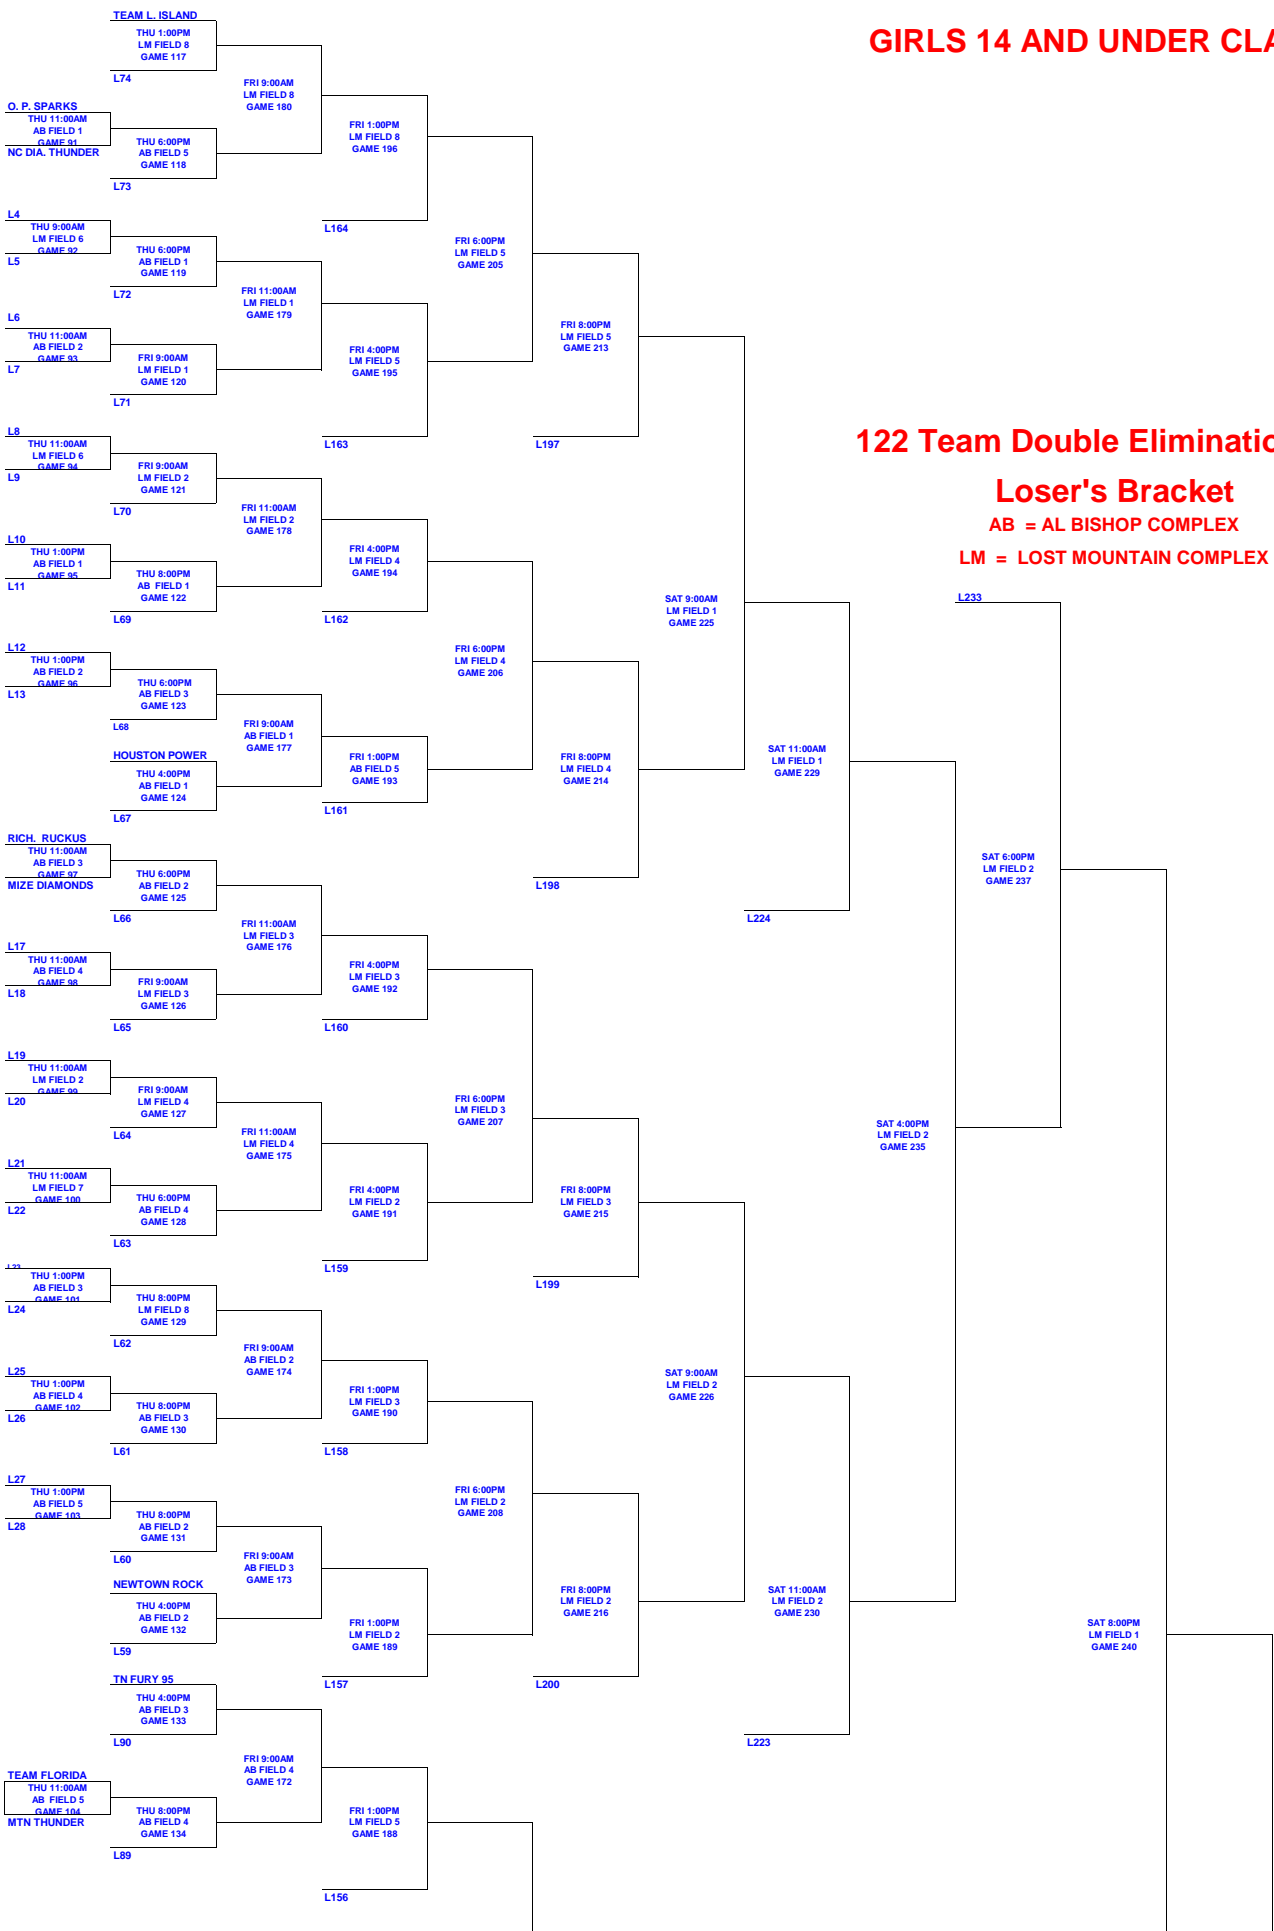

USA/ASA NATIONAL CHAMPIONSHIP FINALS

GIRLS 14 AND UNDER CLASS A

122 Team Double Elimination

Loser's Bracket

AB = AL BISHOP COMPLEX

LM = LOST MOUNTAIN COMPLEX

LOSER'S BRACKET PAGE 2