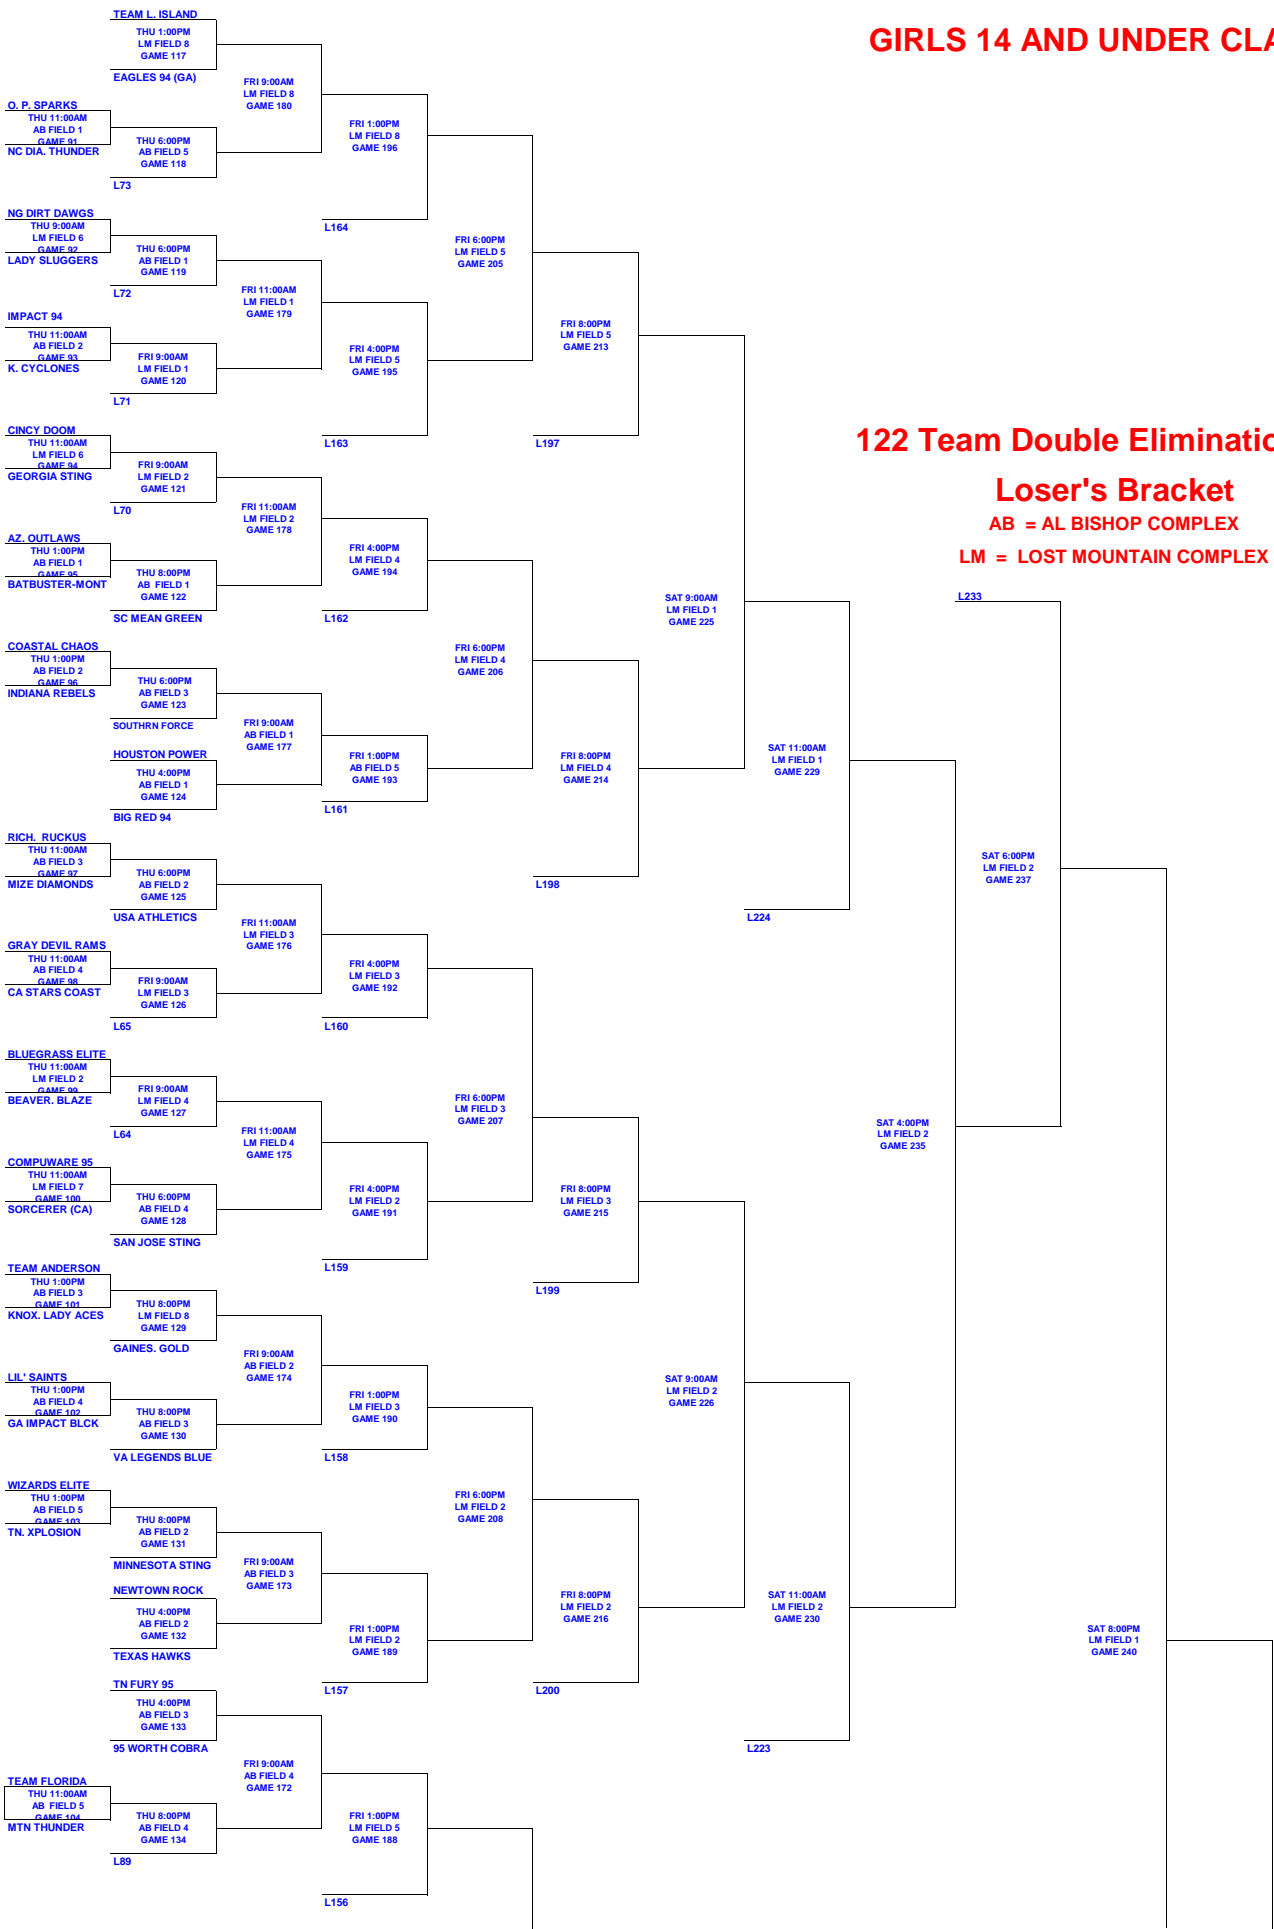

USA/ASA NATIONAL CHAMPIONSHIP FINALS

GIRLS 14 AND UNDER CLASS A

122 Team Double Elimination

Loser's Bracket

AB = AL BISHOP COMPLEX

LM = LOST MOUNTAIN COMPLEX

SAT 8:00PM
LM FIELD 1
GAME 240