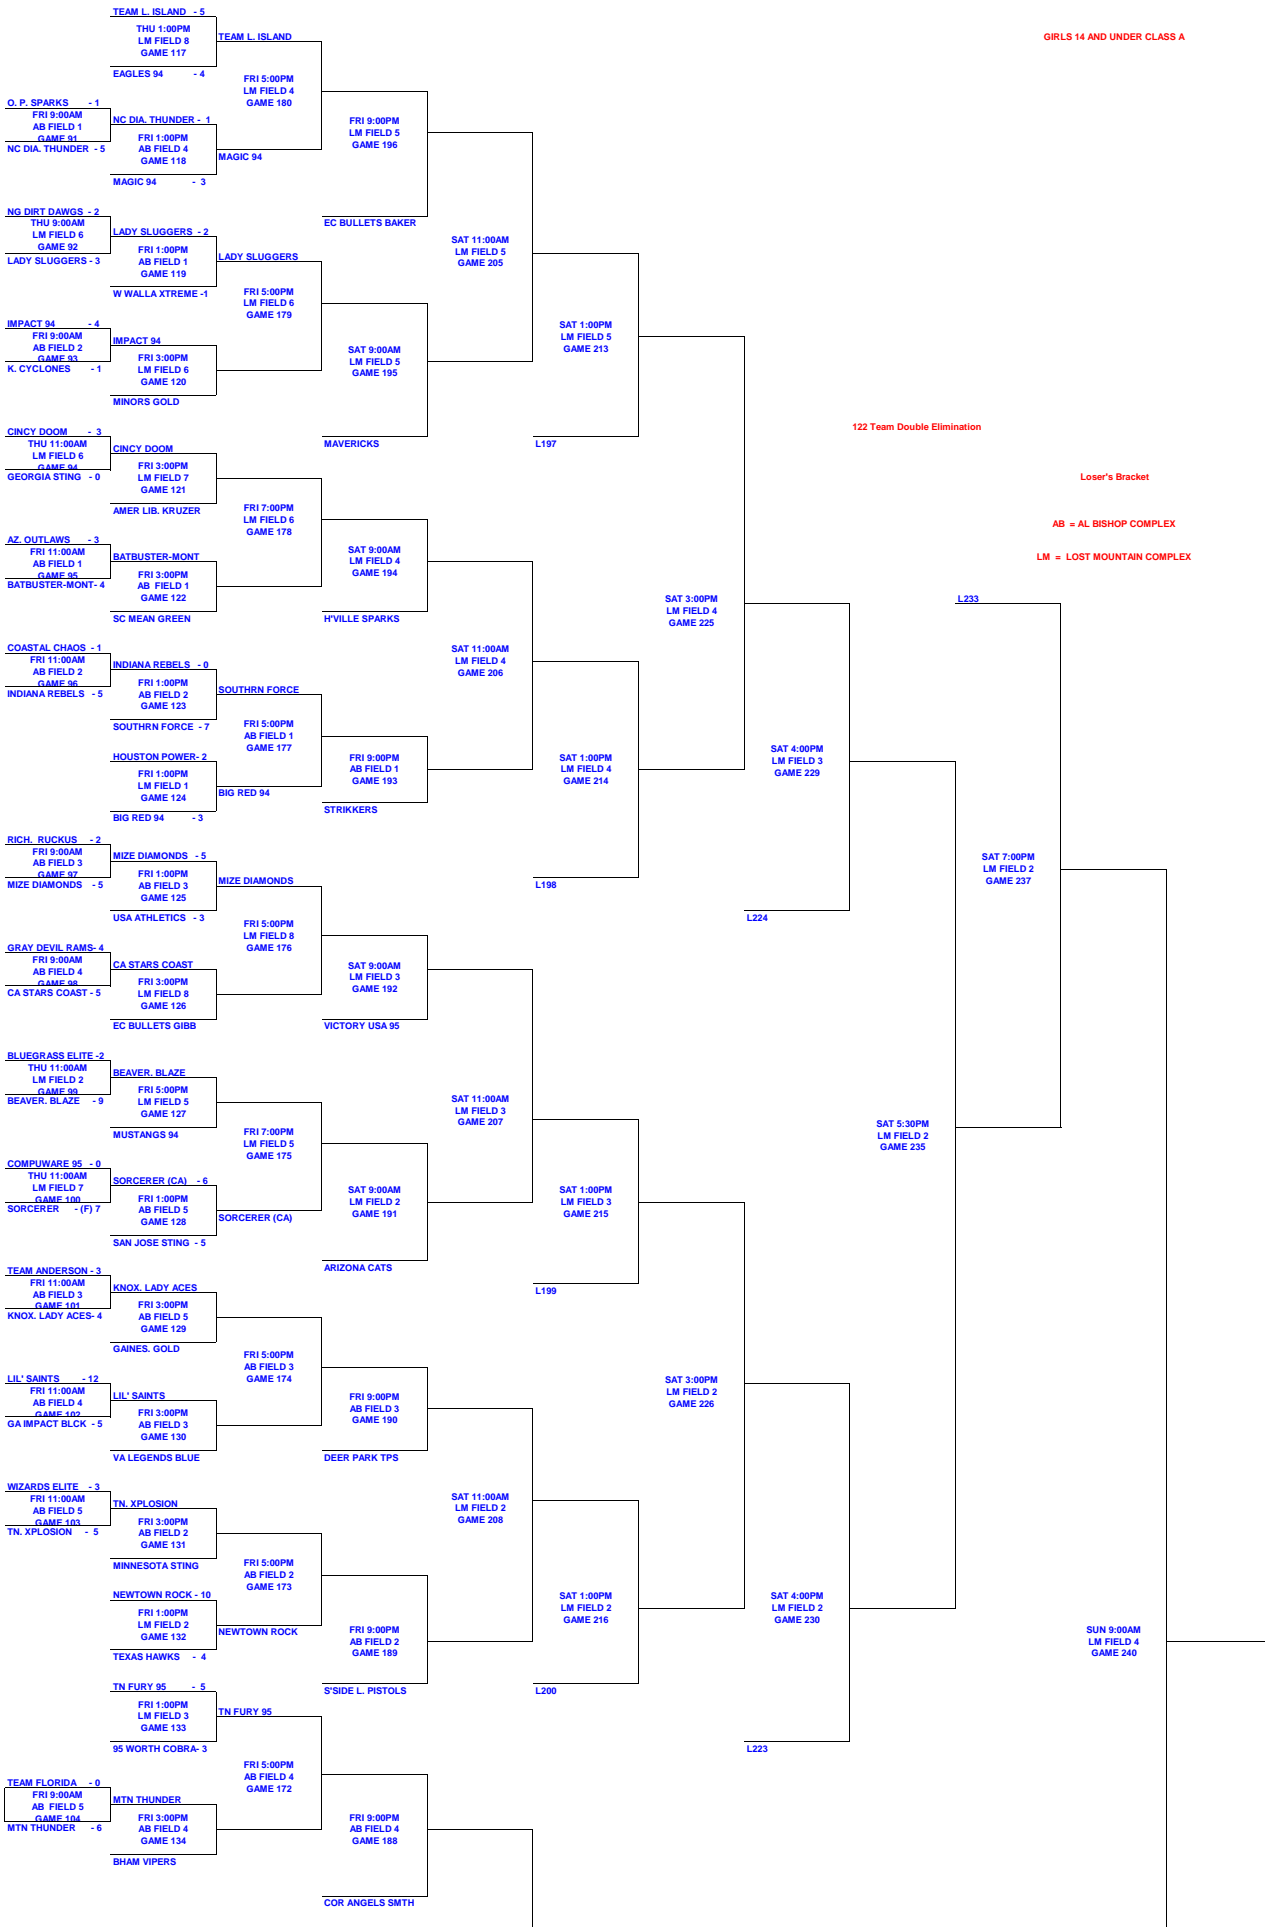

GIRLS 14 AND UNDER CLASS A

122 Team Double Elimination

Loser's Bracket

AB = AL BISHOP COMPLEX

LM = LOST MOUNTAIN COMPLEX

L233

L234

L224

L198

L224

L199

L199

L199

L199

L199

L199